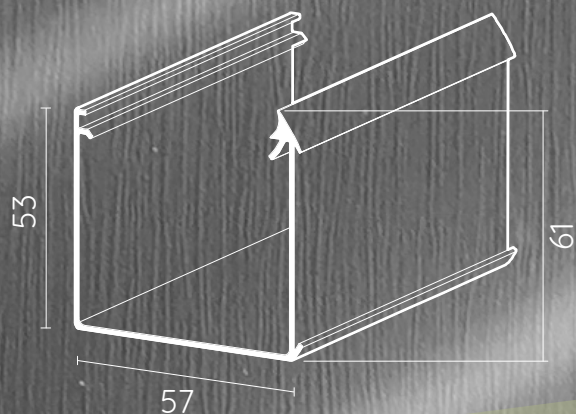

VENÌ 50 mm

INDOOR

TENDA VENEZIANA PER INTERNI CON
LAMELLE ORIENTABILI IN ALLUMINIO
50 mm

VENETIAN BLIND FOR INTERIORS WITH
50 mm ADJUSTABLE ALUMINIUM
SLATS

Tenda confezionata con cassonetto,
comando a corda o motorizzato,
supporti a soffitto o parete

Standard pack with box, cord or
motorized control, ceiling or wall
supports