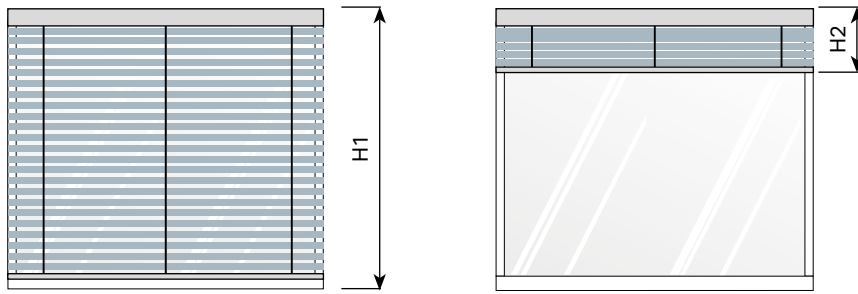

INGOMBRO ED INSTALLAZIONI / OVERALL DIMENSIONS AND INSTALLATIONS

16-25 mm	
H1	H2
100 cm	8 cm
200 cm	12 cm
300 cm	16 cm

50 mm INDOOR		
H1	H2	
	nastro / tape	scaletta corda
50 cm	11	10
100 cm	13	12
150 cm	18	17
200 cm	20	19
250 cm	22	21
300 cm	24	23
350 cm	26	25

50 mm OUTDOOR		
H1	H2	
	nastro / tape	scaletta corda
50 cm	8	7
100 cm	10	9
150 cm	15	14
200 cm	17	16
250 cm	19	18
300 cm	21	20
350 cm	23	22