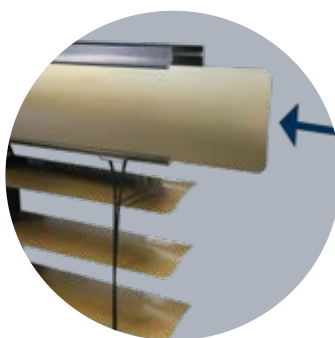

INGOMBRO ED INSTALLAZIONI / OVERALL DIMENSIONS AND INSTALLATIONS

16-25 mm	
H1	H2
100 cm	8 cm
200 cm	12 cm
300 cm	16 cm

50 mm INDOOR		
H1	H2	
	nastro / tape	scaletta corda
50 cm	11	10
100 cm	13	12
150 cm	18	17
200 cm	20	19
250 cm	22	21
300 cm	24	23
350 cm	26	25

50 mm OUTDOOR		
H1	H2	
	nastro / tape	scaletta corda
50 cm	8	7
100 cm	10	9
150 cm	15	14
200 cm	17	16
250 cm	19	18
300 cm	21	20
350 cm	23	22