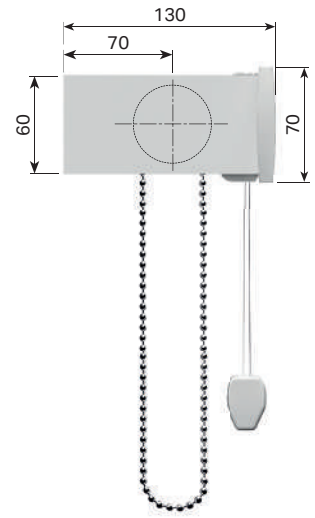

7.2.6

Mirage

INGOMBRI - OVERALL DIMENSIONS - ESPESORES - ENCOMBREMENT - RAUMBEDARF - PAKKET