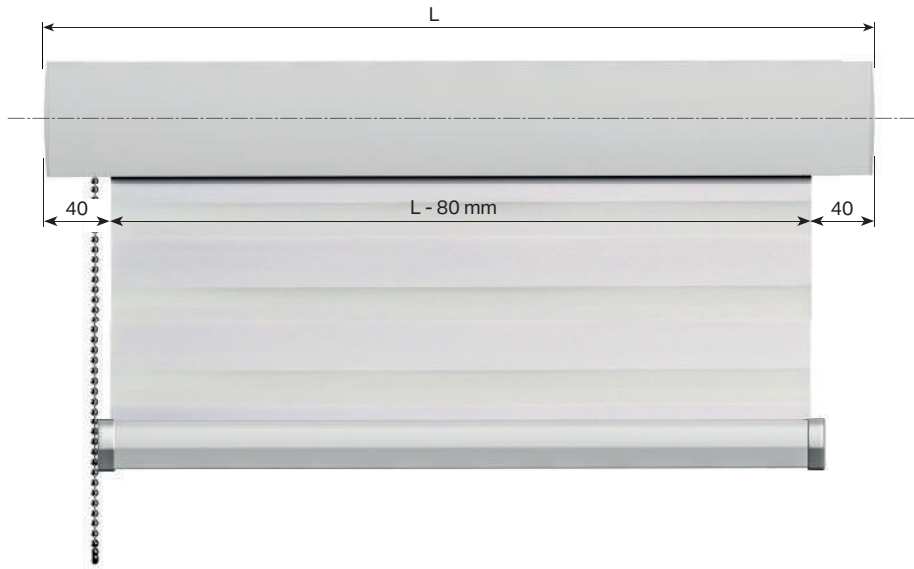

7.2.6

Mirage

INGOMBRI - OVERALL DIMENSIONS - ESPESORES - ENCOMBREMENT - RAUMBEDARF - PAKKET