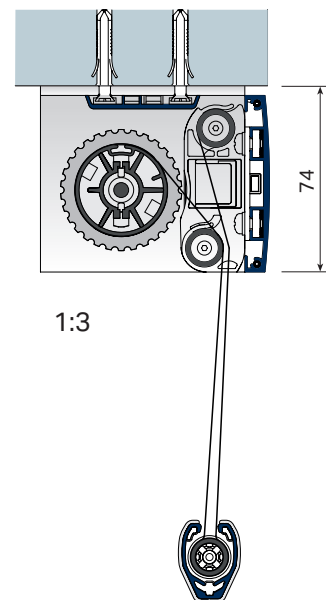

## MIRAGE 19022E7

Tenda a rullo a batteria Li-Ion integrata  
Li-Ion built in battery motor roller blind

• Ref. 1465

A PARETE - WALL - A PARED - MUR - WAND - MUUR

A SOFFITTO - CEILING - TECHO - PLAFOND - DECKE - PLAFOND