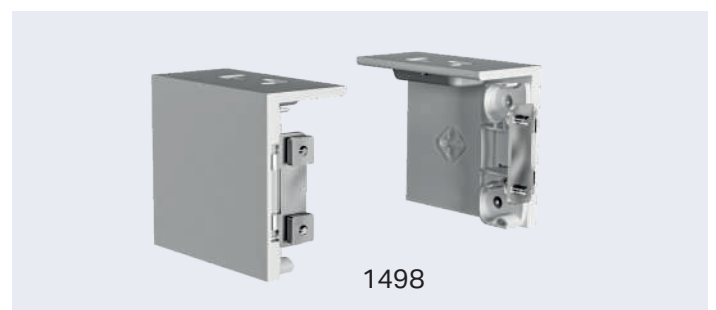

## MIRAGE 19022E7

Tenda a rullo a batteria Li-Ion integrata  
Li-Ion built in battery motor roller blind

• Ref. 1465

A PARETE - WALL - A PARED - MUR - WAND - MUUR

A SOFFITTO - CEILING - TECHO - PLAFOND - DECKE - PLAFOND