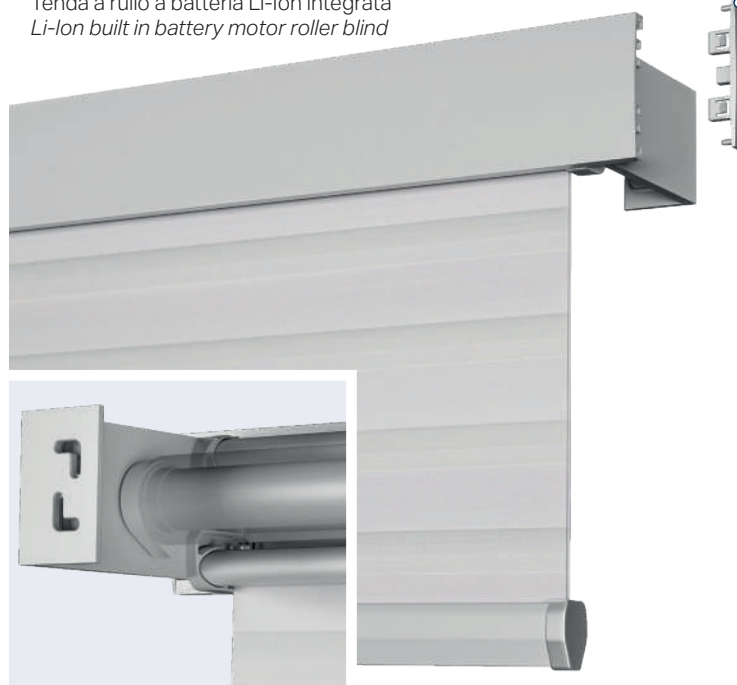

## MIRAGE 19022E2

Tenda a rullo a catenella  
Chain operating roller blind

• Ref. 1465

## MIRAGE 19022E7

Tenda a rullo a batteria Li-Ion integrata  
Li-Ion built in battery motor roller blind

• Ref. 1465

A PARETE - WALL - A PARED - MUR - WAND - MUUR

A SOFFITTO - CEILING - TECHO - PLAFOND - DECKE - PLAFOND