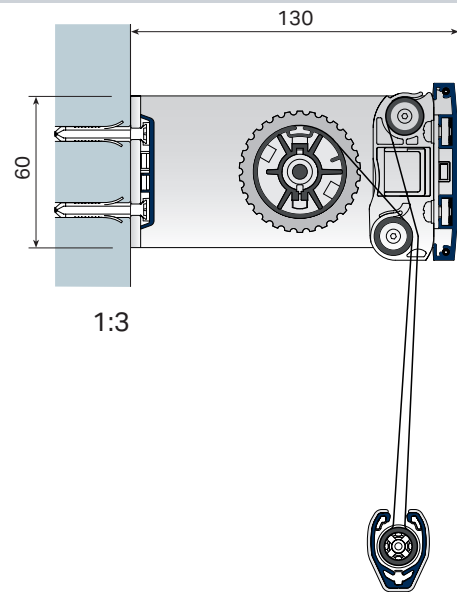

A PARETE - WALL - A PARED - MUR - WAND - MUUR