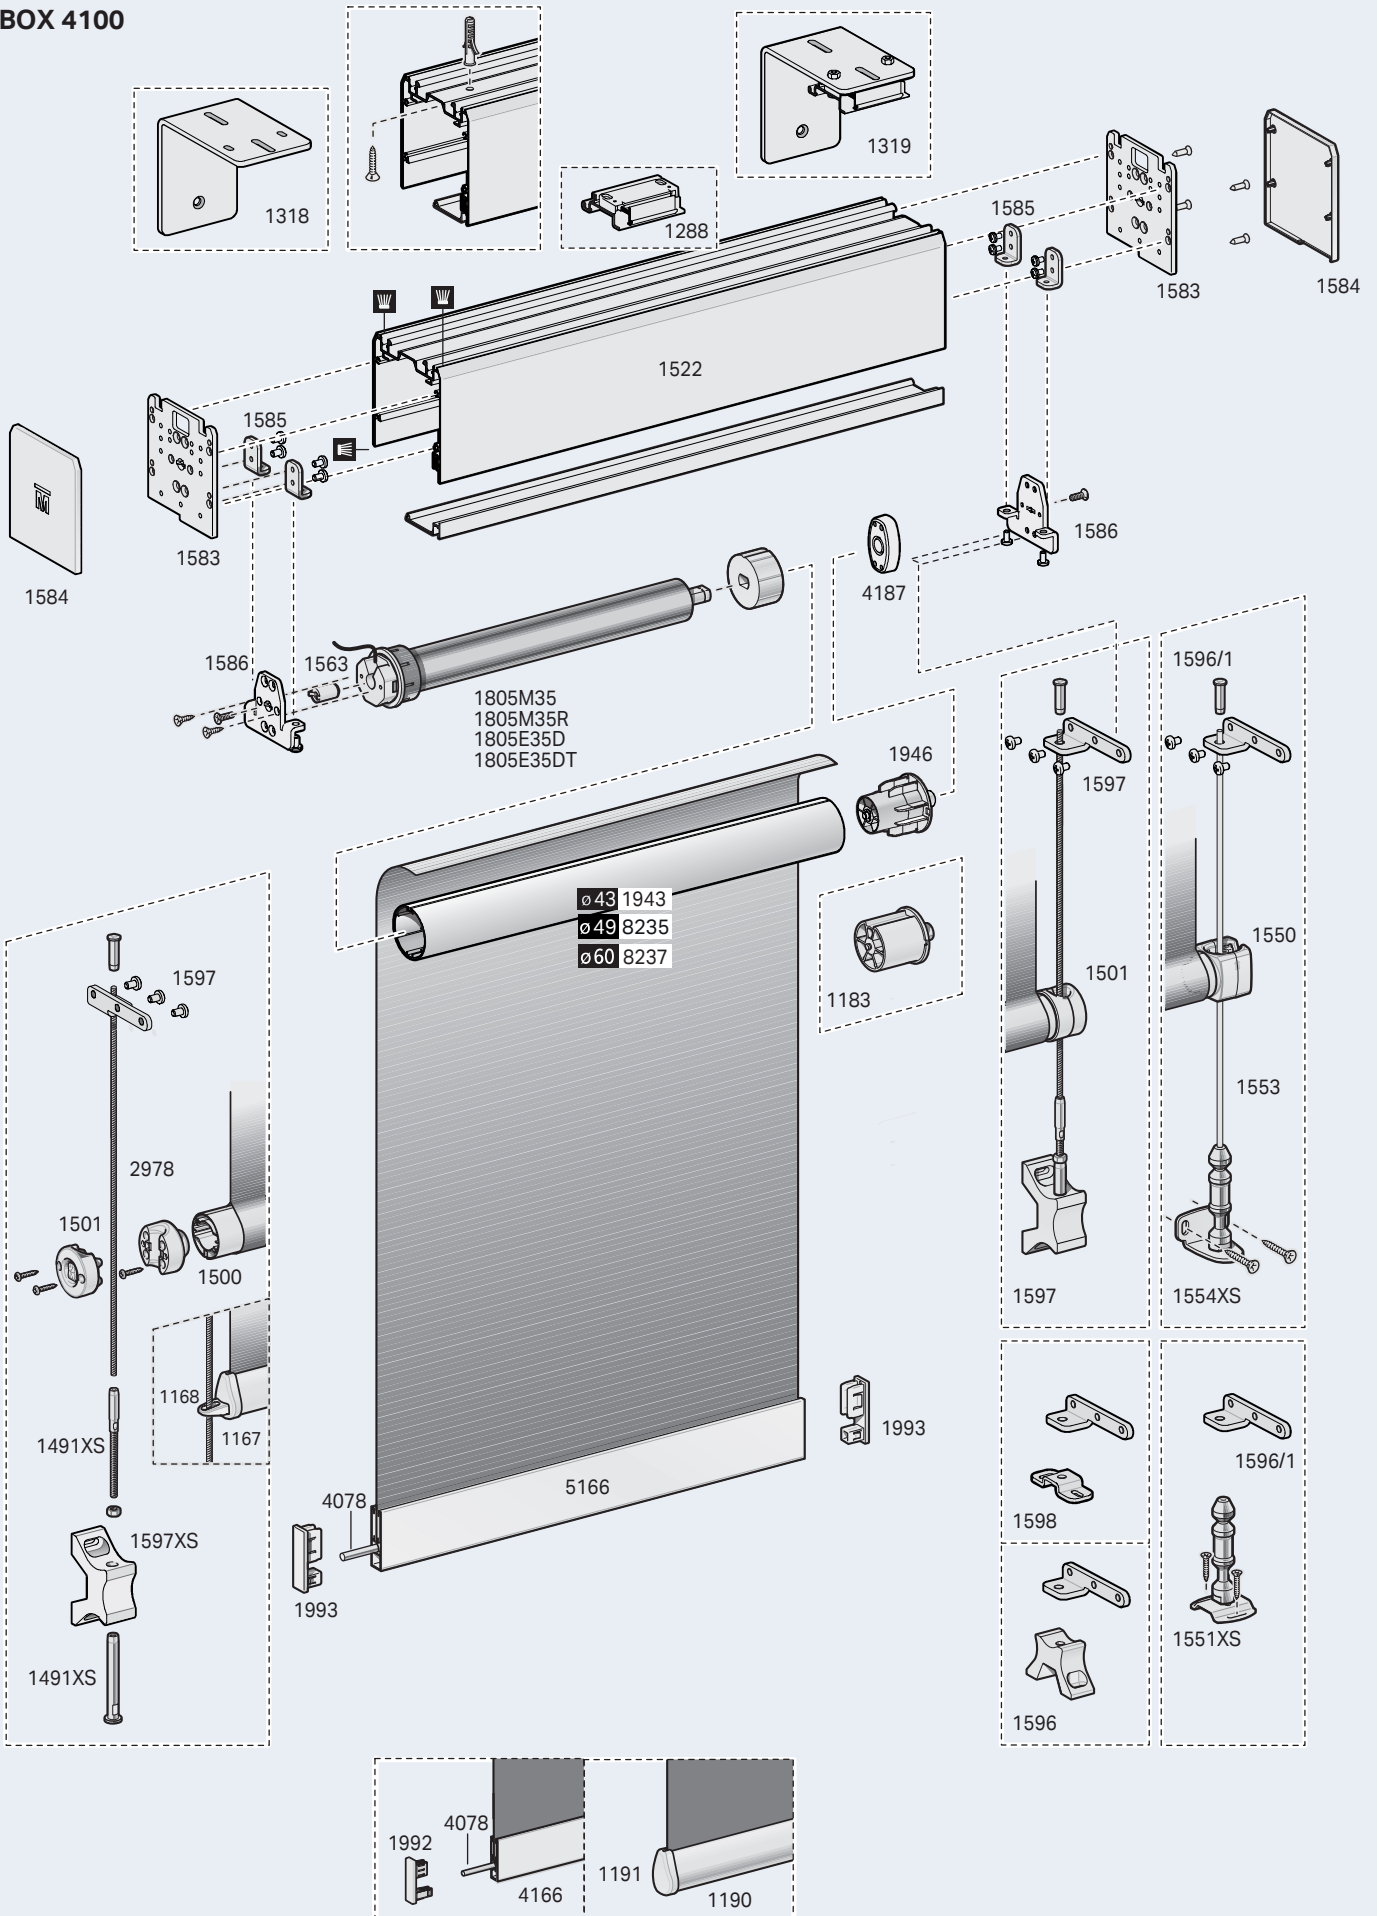

TOPBOX 285 - Steel and Perlon wire side guides

TOPBOX 285 - Aluminium side guides

Child Safety Devices

Topbox serie 200

TOPBOX 285 WPRO - Windproof aluminium side guides

TOPBOX 2115 - Steel cables side guides

Child Safety Devices

TOPBOX 2115 - Aluminium side guides

Child Safety Devices

TOPBOX 2115 WPRO - Windproof aluminium side guides

Child Safety Devices

Topbox serie 300

TOPBOX 385 - Steel wire side guides

TOPBOX 3115 - Steel wire side guides

TOPBOX 4180 - Steel wire side guides

TOPBOX 4180 WPRO - Windproof aluminium side guides

Topbox 4085 - 4100 - 4128

7.3.62

TOPBOX 4085

Topbox 4085 - 4100 - 4128

7.3.64

TOPBOX 4100

Topbox 4085 - 4100 - 4128

TOPBOX 4100

Topbox 4085 - 4100 - 4128

TOPBOX 4128

Topbox 4128 XPro

7.3.68

Steel cables side guides

Topbox 4128 XPro