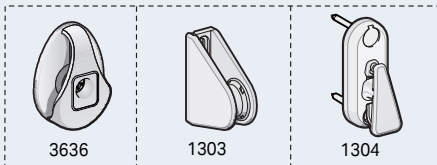

TOPBOX 285 - Steel and Perlon wire side guides

TOPBOX 285 - Aluminium side guides

Child Safety Devices

Topbox serie 200

TOPBOX 285 WPRO - Windproof aluminium side guides

TOPBOX 2115 - Steel cables side guides

Child Safety Devices

TOPBOX 2115 - Aluminium side guides

Child Safety Devices

TOPBOX 2115 WPRO - Windproof aluminium side guides

Child Safety Devices

Topbox serie 300

TOPBOX 385 - Steel wire side guides

TOPBOX 3115 - Steel wire side guides

Topbox serie 300

7.3.51

TOPBOX 3115 - Aluminium side guides

Topbox serie 400

TOPBOX 485 - Steel and Perlon wire side guides

TOPBOX 485 - Aluminium side guides

TOPBOX 4115 - Steel wire side guides

Topbox serie 400