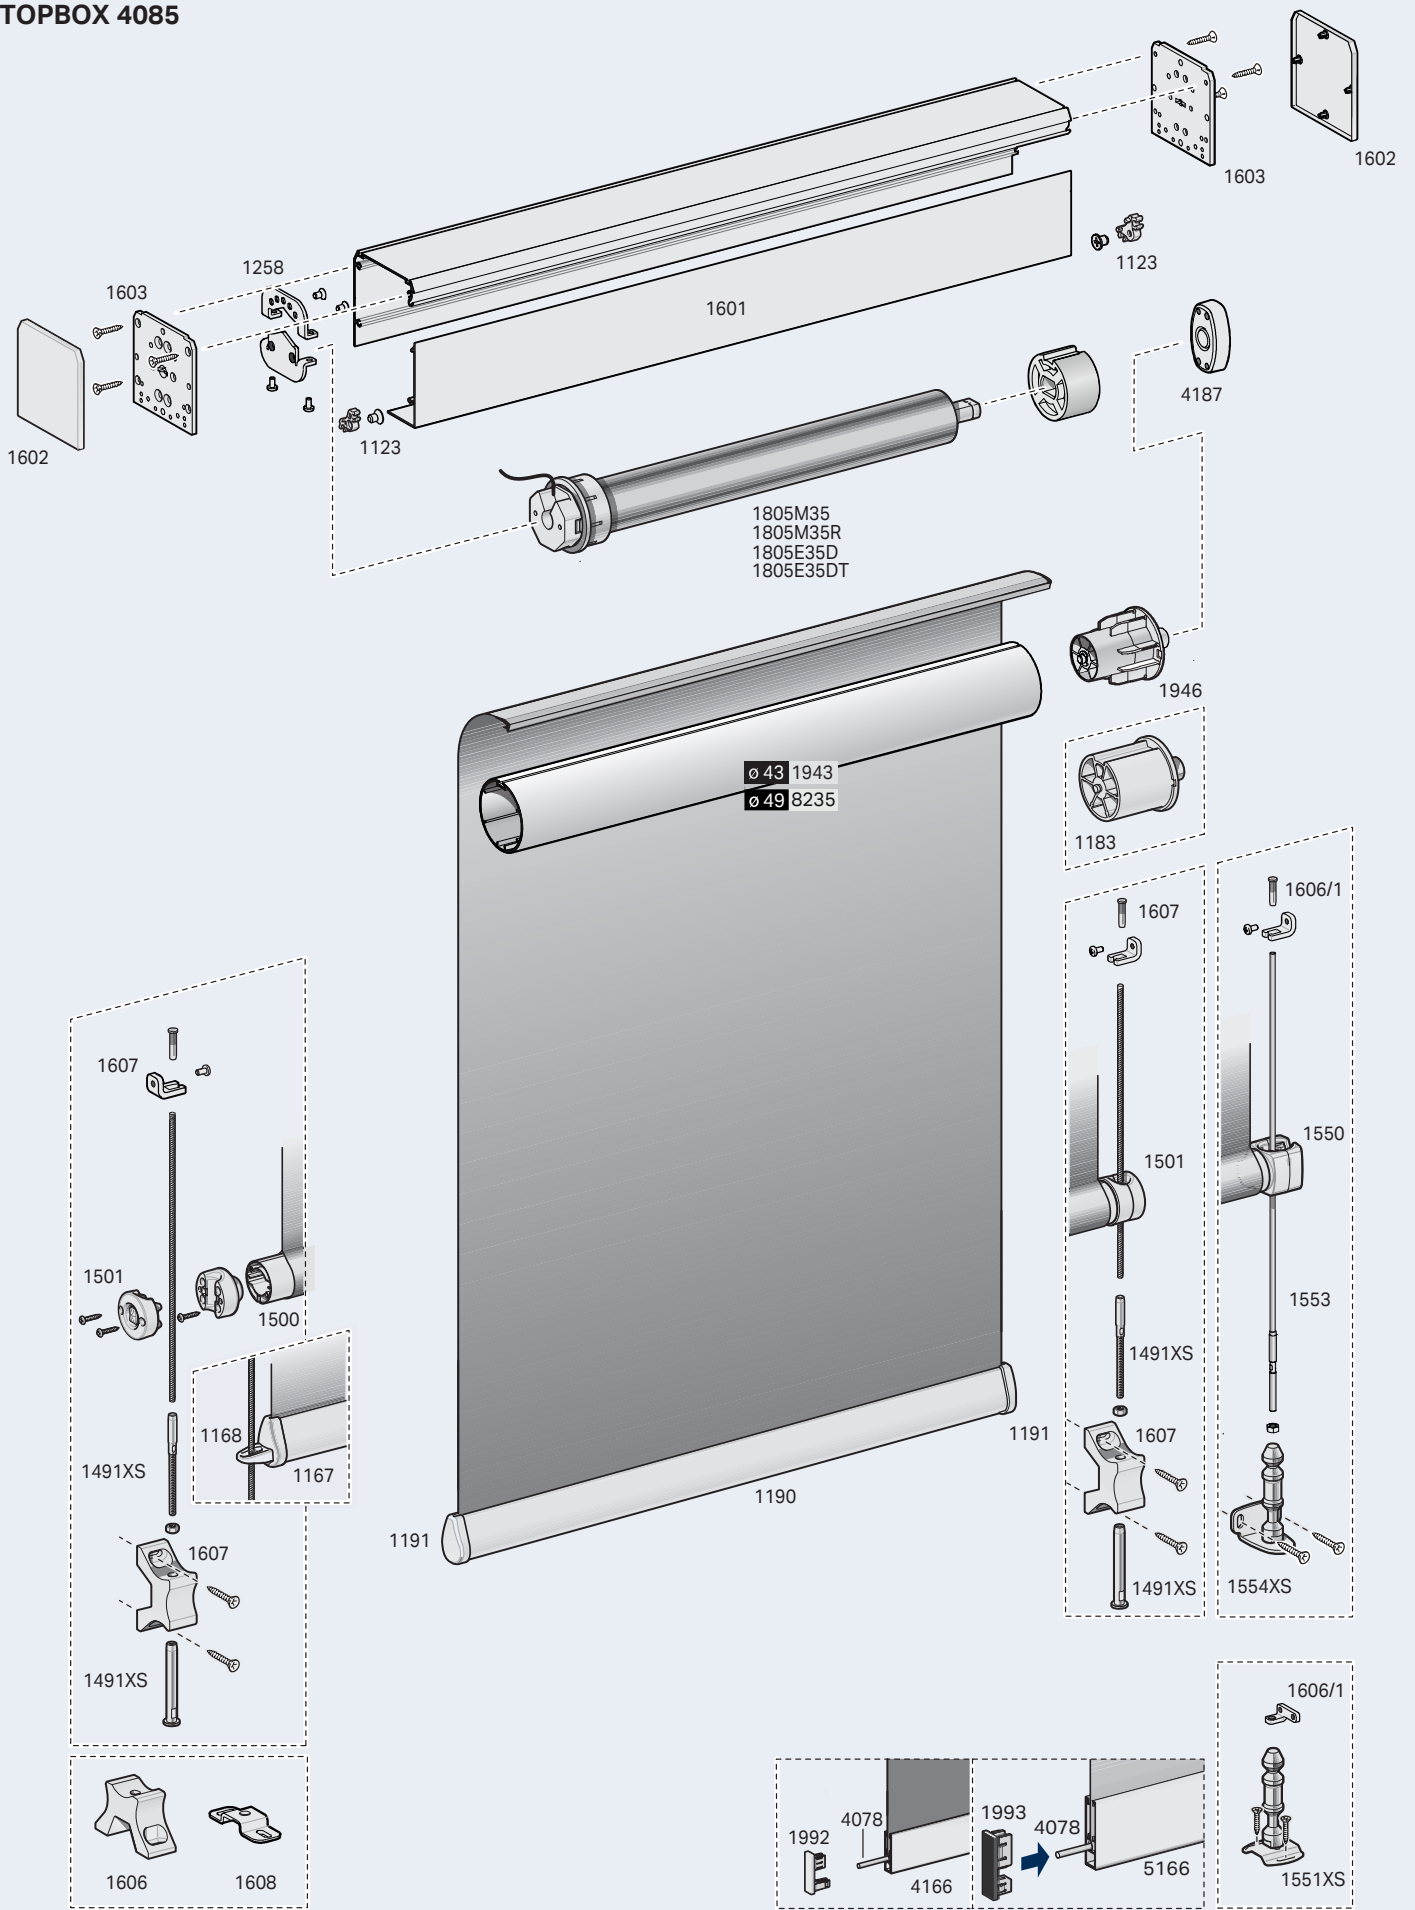

TOPBOX 285 - Steel and Perlon wire side guides

TOPBOX 285 - Aluminium side guides

Child Safety Devices

Topbox serie 200

TOPBOX 285 WPRO - Windproof aluminium side guides

TOPBOX 2115 - Steel cables side guides

Child Safety Devices

TOPBOX 2115 - Aluminium side guides

Child Safety Devices

TOPBOX 2115 WPRO - Windproof aluminium side guides

Child Safety Devices

Topbox serie 300

TOPBOX 385 - Steel wire side guides

TOPBOX 3115 - Steel wire side guides

TOPBOX 4180 - Steel wire side guides

TOPBOX 4180 WPRO - Windproof aluminium side guides

Topbox 4085 - 4100 - 4128

7.3.62

TOPBOX 4085

Topbox 4085 - 4100 - 4128

7.3.64

TOPBOX 4100

Topbox 4085 - 4100 - 4128

TOPBOX 4100

Topbox 4085 - 4100 - 4128

TOPBOX 4128

Topbox 4128 XPro

7.3.68

Steel cables side guides

Topbox 4128 XPro