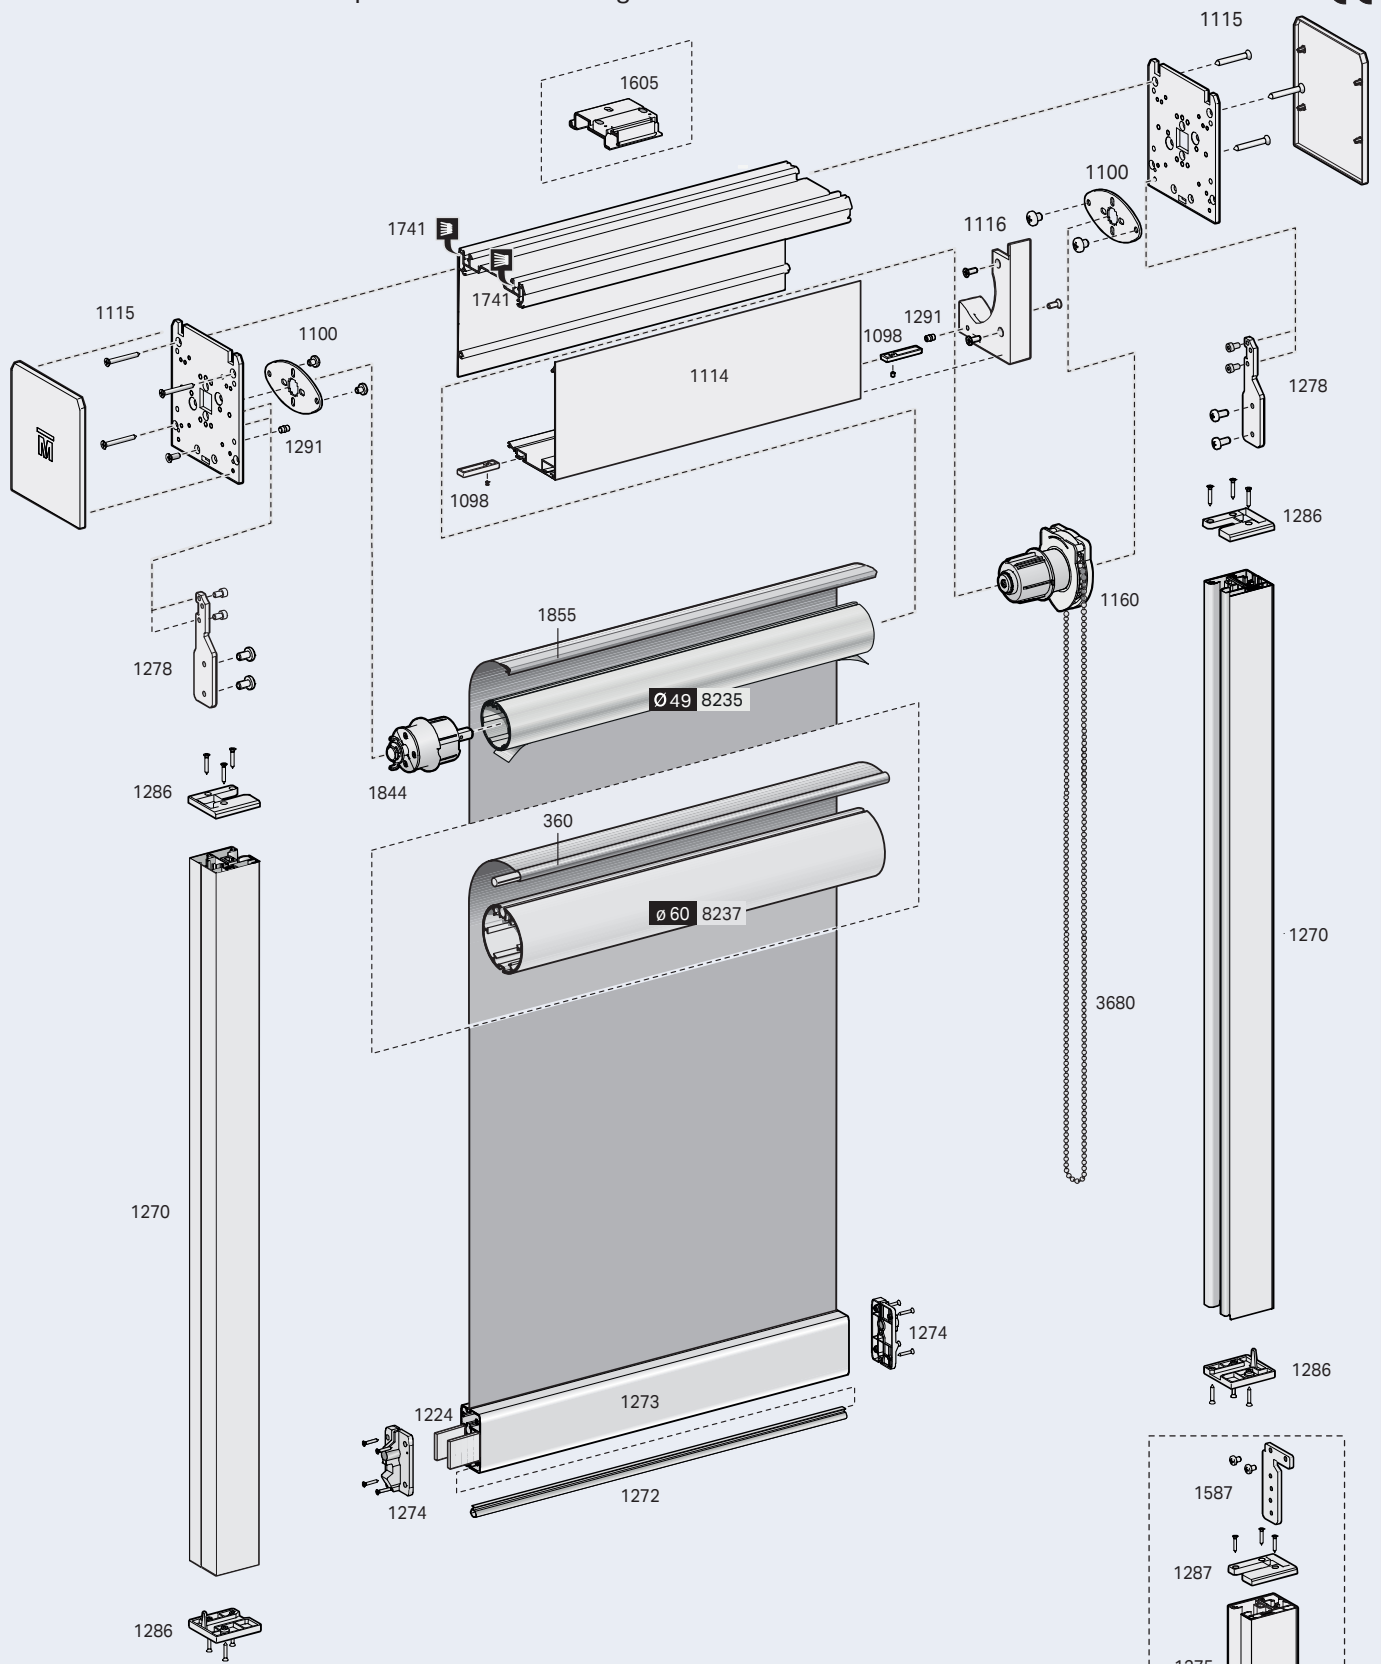

TOPBOX 285 - Steel and Perlon wire side guides

TOPBOX 285 - Aluminium side guides

Child Safety Devices

Topbox serie 200

TOPBOX 285 WPRO - Windproof aluminium side guides

TOPBOX 2115 - Steel cables side guides

Child Safety Devices

TOPBOX 2115 - Aluminium side guides

Child Safety Devices

TOPBOX 2115 WPRO - Windproof aluminium side guides

Child Safety Devices

Topbox serie 300

TOPBOX 385 - Steel wire side guides

TOPBOX 3115 - Steel wire side guides

Topbox serie 300

7.3.51

TOPBOX 3115 - Aluminium side guides

Topbox serie 400

TOPBOX 485 - Steel and Perlon wire side guides

TOPBOX 485 - Aluminium side guides

TOPBOX 4115 - Steel wire side guides

Topbox serie 400