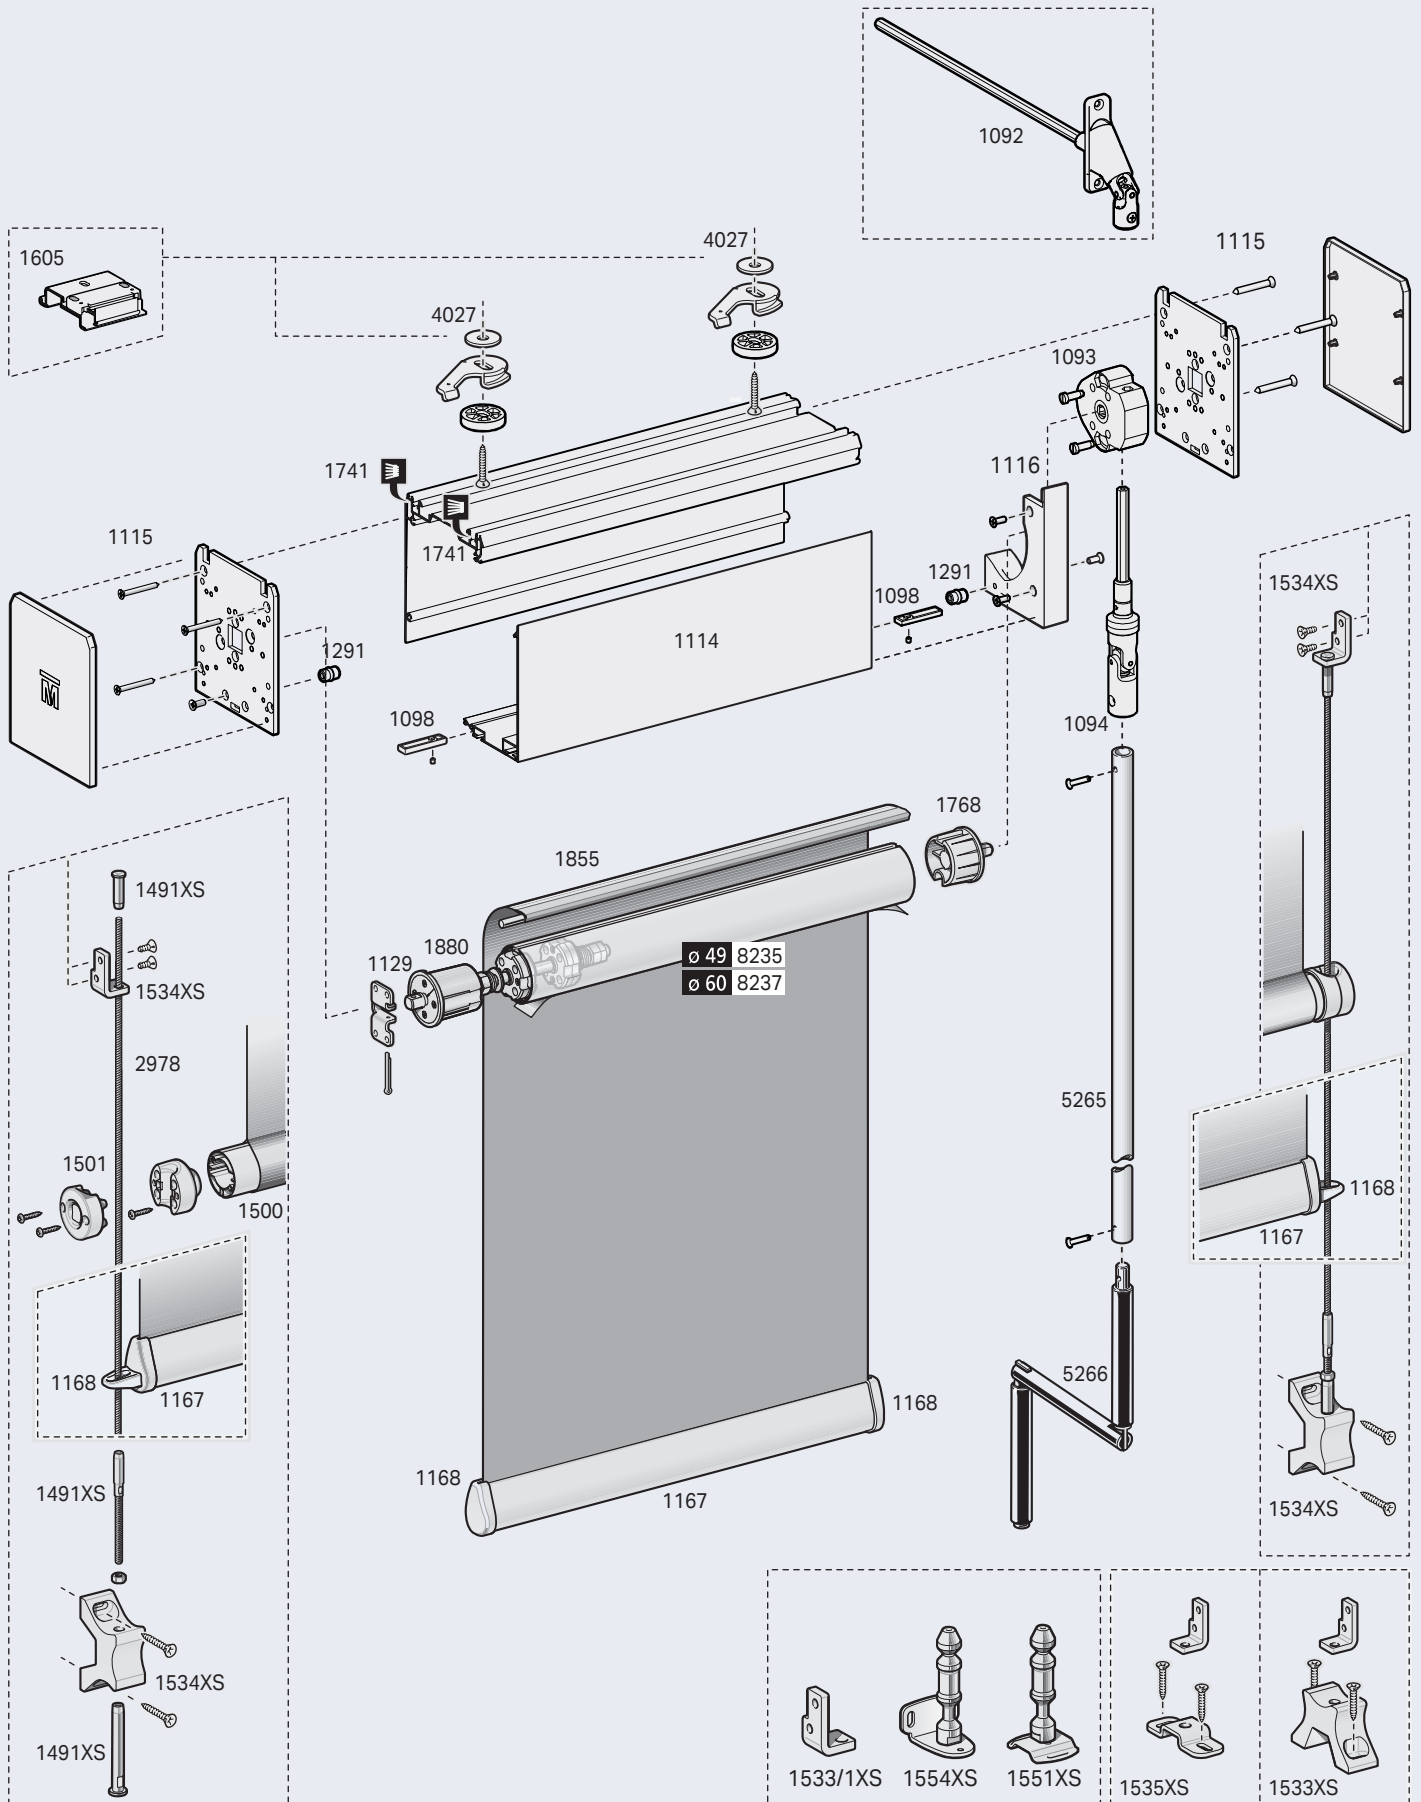

TOPBOX 285 - Steel and Perlon wire side guides

TOPBOX 285 - Aluminium side guides

Child Safety Devices

Topbox serie 200

TOPBOX 285 WPRO - Windproof aluminium side guides

TOPBOX 2115 - Steel cables side guides

Child Safety Devices

TOPBOX 2115 - Aluminium side guides

Child Safety Devices

TOPBOX 2115 WPRO - Windproof aluminium side guides

Child Safety Devices

Topbox serie 300

TOPBOX 385 - Steel wire side guides

TOPBOX 3115 - Steel wire side guides

Topbox serie 300

7.3.51

TOPBOX 3115 - Aluminium side guides

Topbox serie 400

TOPBOX 485 - Steel and Perlon wire side guides

TOPBOX 485 - Aluminium side guides

TOPBOX 4115 - Steel wire side guides

Topbox serie 400