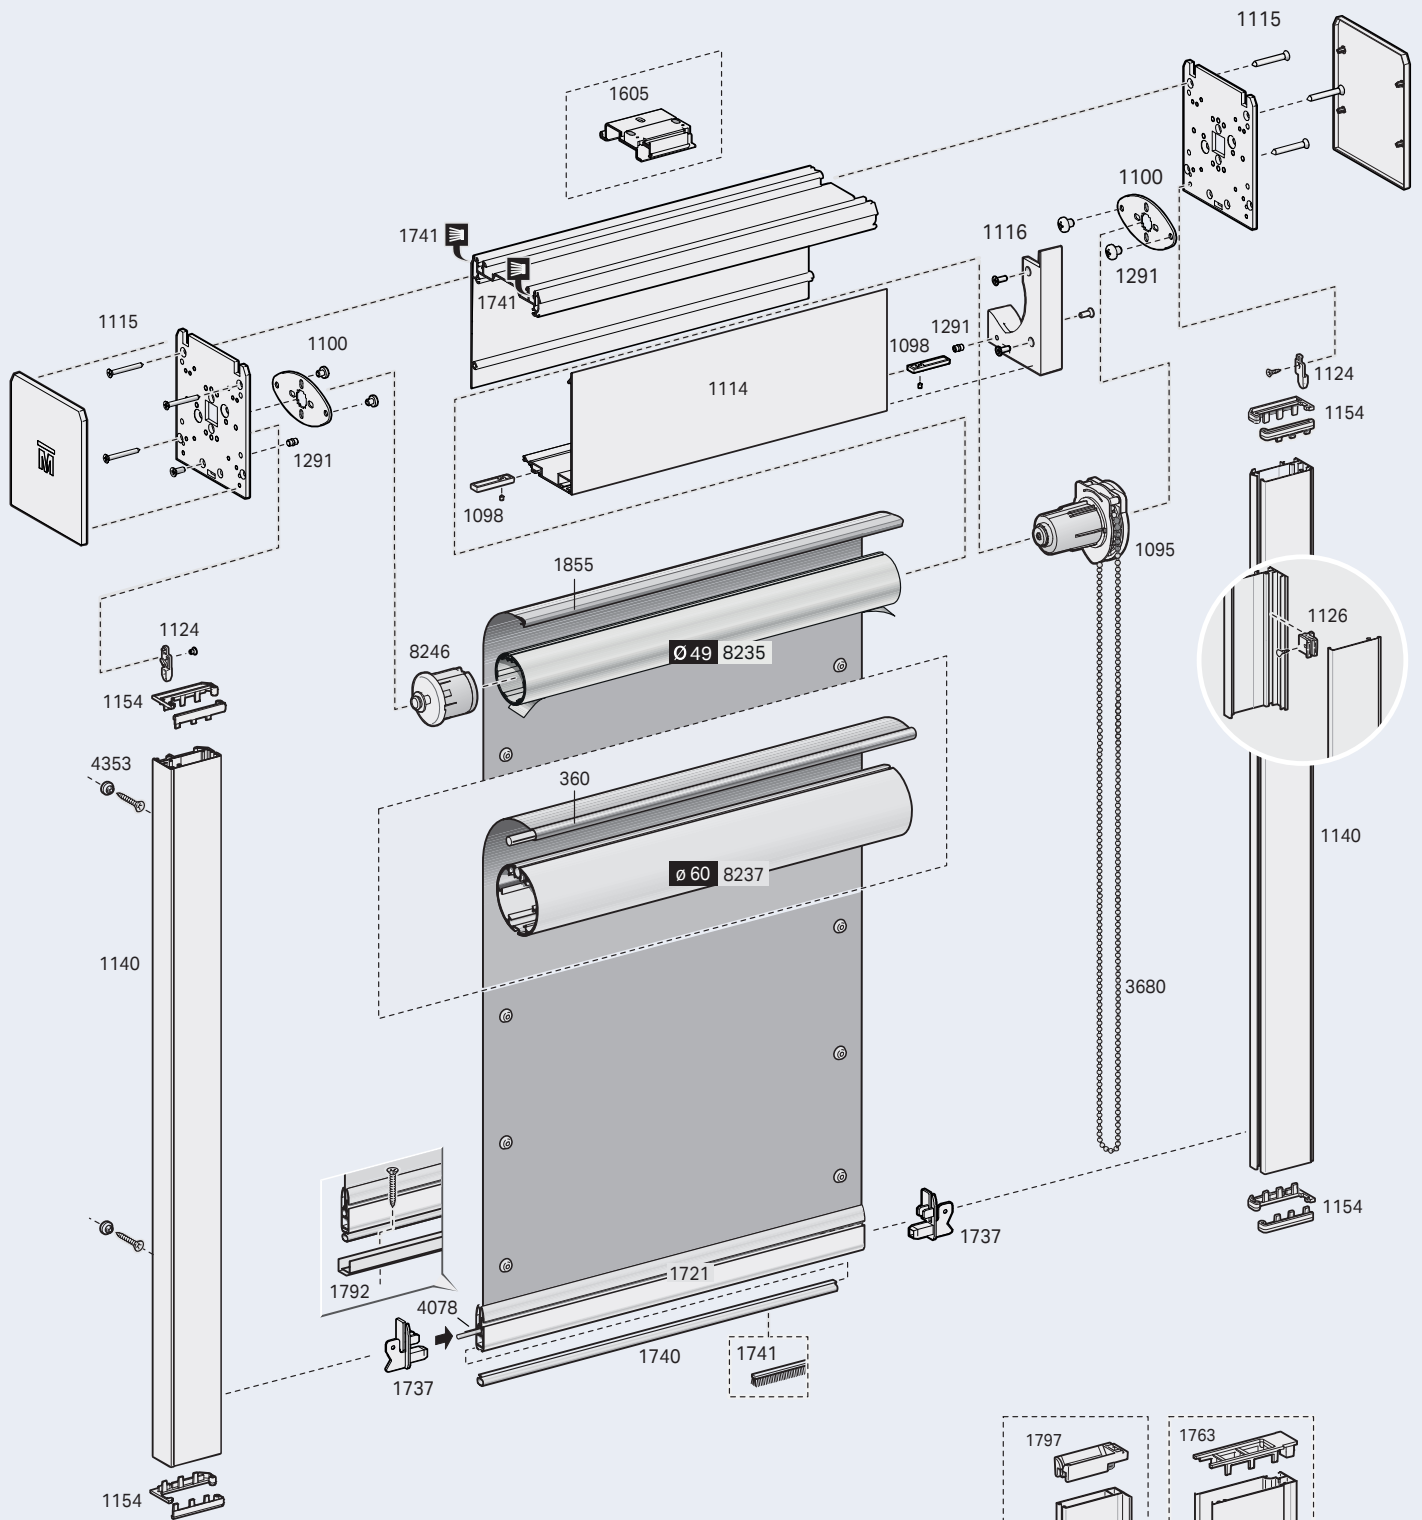

TOPBOX 285 - Steel and Perlon wire side guides

TOPBOX 285 - Aluminium side guides

Child Safety Devices

Topbox serie 200

TOPBOX 285 WPRO - Windproof aluminium side guides

TOPBOX 2115 - Steel cables side guides

Child Safety Devices

TOPBOX 2115 - Aluminium side guides

Child Safety Devices

TOPBOX 2115 WPRO - Windproof aluminium side guides

Child Safety Devices

Topbox serie 300

TOPBOX 385 - Steel wire side guides

TOPBOX 3115 - Steel wire side guides

Topbox serie 300

7.3.51

TOPBOX 3115 - Aluminium side guides

Topbox serie 400

TOPBOX 485 - Steel and Perlon wire side guides

TOPBOX 485 - Aluminium side guides

TOPBOX 4115 - Steel wire side guides

Topbox serie 400