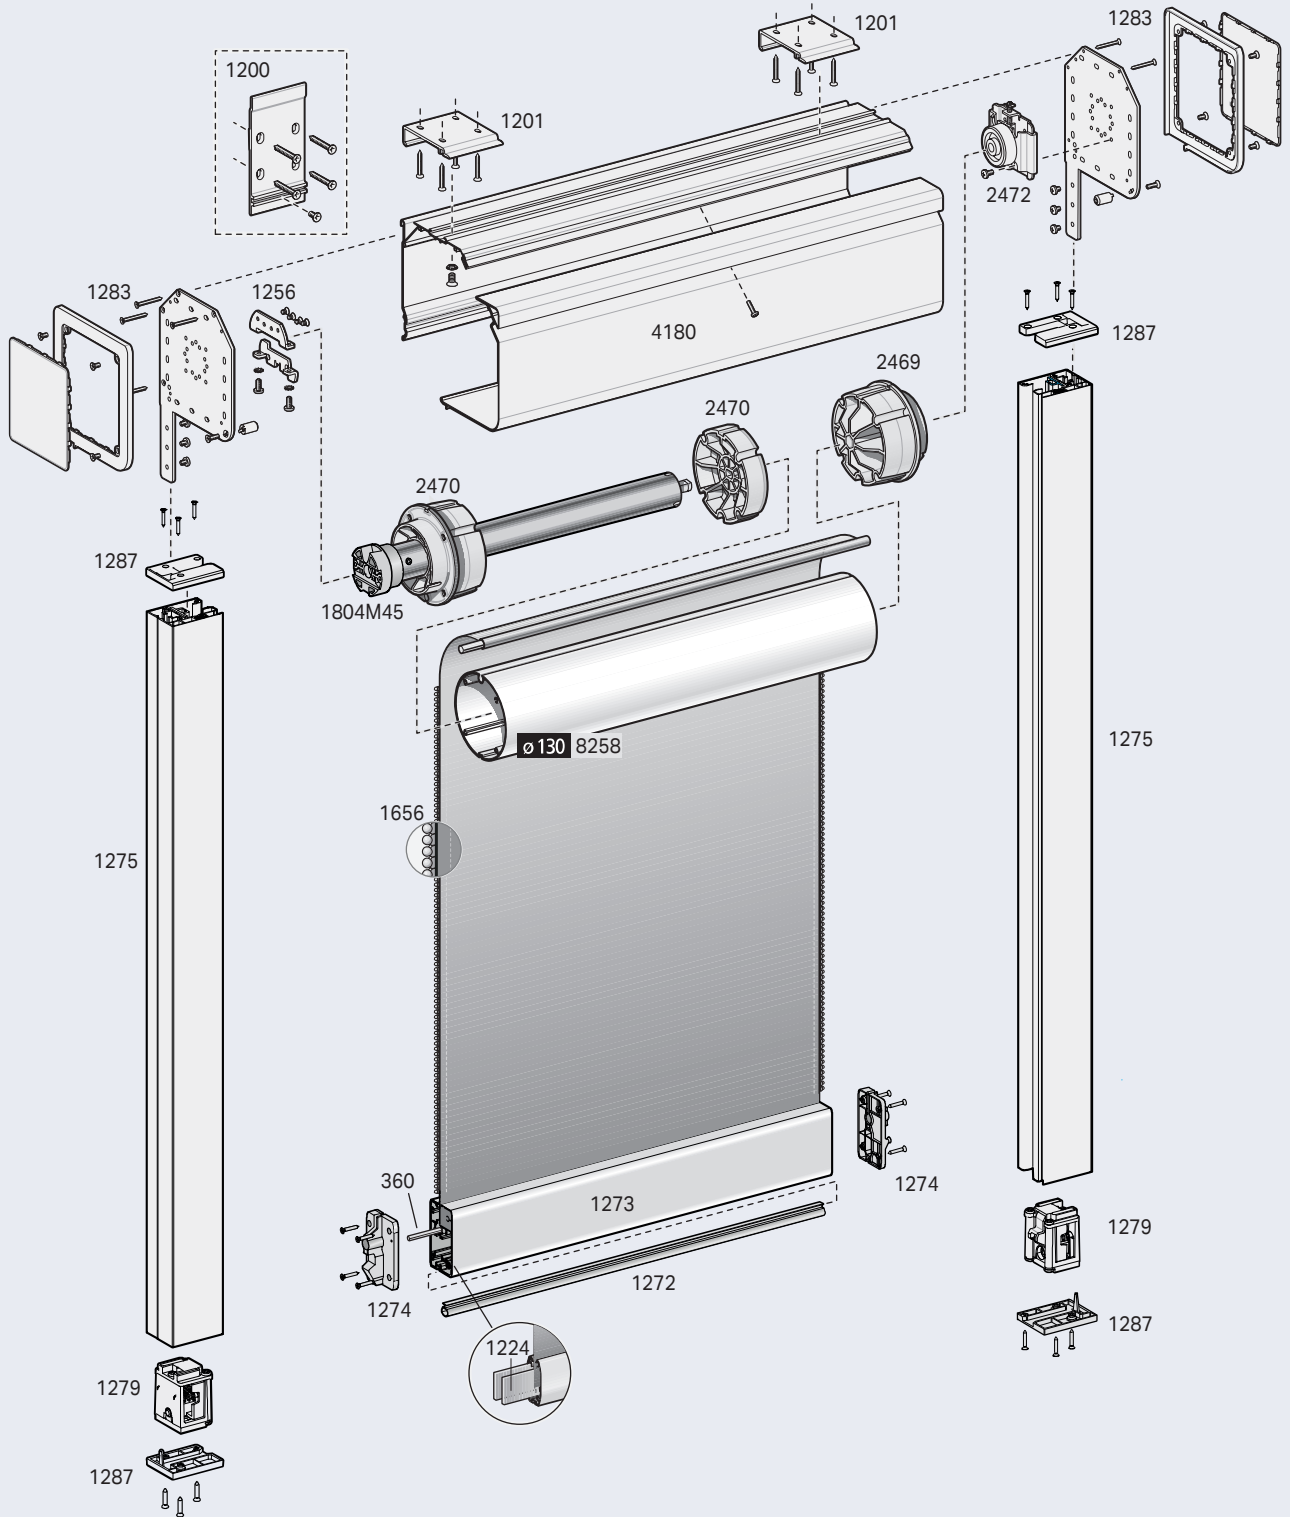

TOPBOX 285 - Steel and Perlon wire side guides

TOPBOX 285 - Aluminium side guides

Child Safety Devices

Topbox serie 200

TOPBOX 285 WPRO - Windproof aluminium side guides

TOPBOX 2115 - Steel cables side guides

Child Safety Devices

TOPBOX 2115 - Aluminium side guides

Child Safety Devices

TOPBOX 2115 WPRO - Windproof aluminium side guides

Child Safety Devices

Topbox serie 300

TOPBOX 385 - Steel wire side guides

TOPBOX 3115 - Steel wire side guides

Topbox serie 300

7.3.51

TOPBOX 3115 - Aluminium side guides

Topbox serie 400

TOPBOX 485 - Steel and Perlon wire side guides

TOPBOX 485 - Aluminium side guides

TOPBOX 4115 - Steel wire side guides

Topbox serie 400

TOPBOX 4180 - Steel wire side guides

TOPBOX 4180 WPRO - Windproof aluminium side guides

Topbox 4085 - 4100 - 4128

7.3.62

TOPBOX 4085

Topbox 4085 - 4100 - 4128

7.3.64

TOPBOX 4100