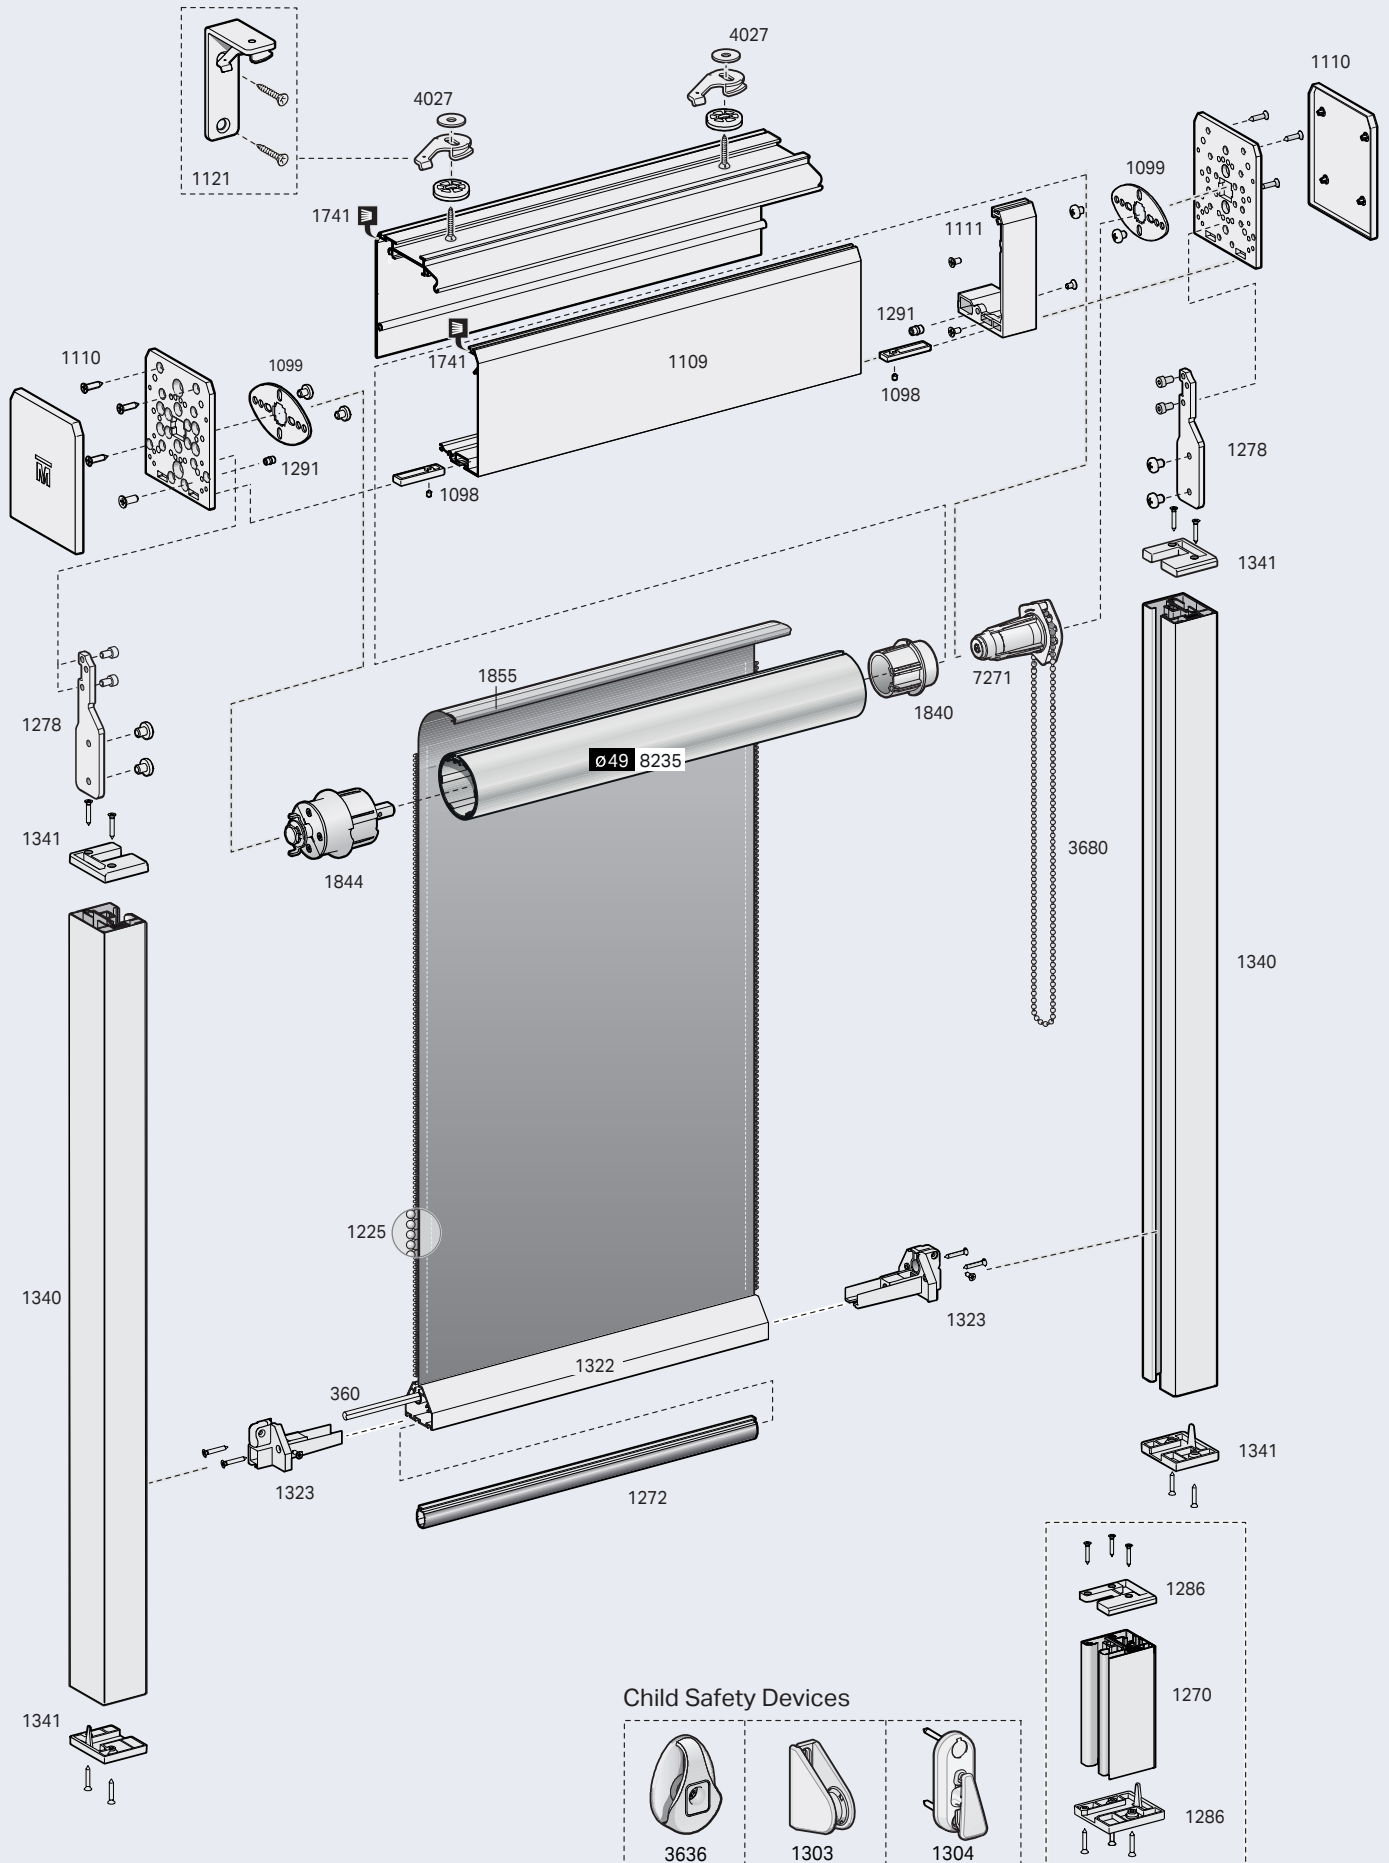

TOPBOX 285 - Steel and Perlon wire side guides

TOPBOX 285 - Aluminium side guides

Child Safety Devices

Topbox serie 200

TOPBOX 285 WPRO - Windproof aluminium side guides

TOPBOX 2115 - Steel cables side guides

Child Safety Devices

TOPBOX 2115 - Aluminium side guides

Child Safety Devices

TOPBOX 2115 WPRO - Windproof aluminium side guides

Child Safety Devices

Topbox serie 300

TOPBOX 385 - Steel wire side guides

TOPBOX 3115 - Steel wire side guides