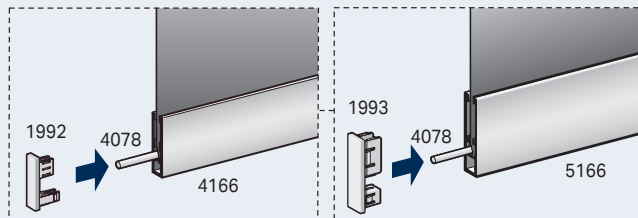

TOPBOX 285 - Steel and Perlon wire side guides

TOPBOX 285 - Aluminium side guides

Child Safety Devices

Topbox serie 200

TOPBOX 285 WPRO - Windproof aluminium side guides

TOPBOX 2115 - Steel cables side guides

Child Safety Devices

TOPBOX 2115 - Aluminium side guides

Child Safety Devices

TOPBOX 2115 WPRO - Windproof aluminium side guides

Child Safety Devices

Topbox serie 300

TOPBOX 385 - Steel wire side guides

TOPBOX 3115 - Steel wire side guides