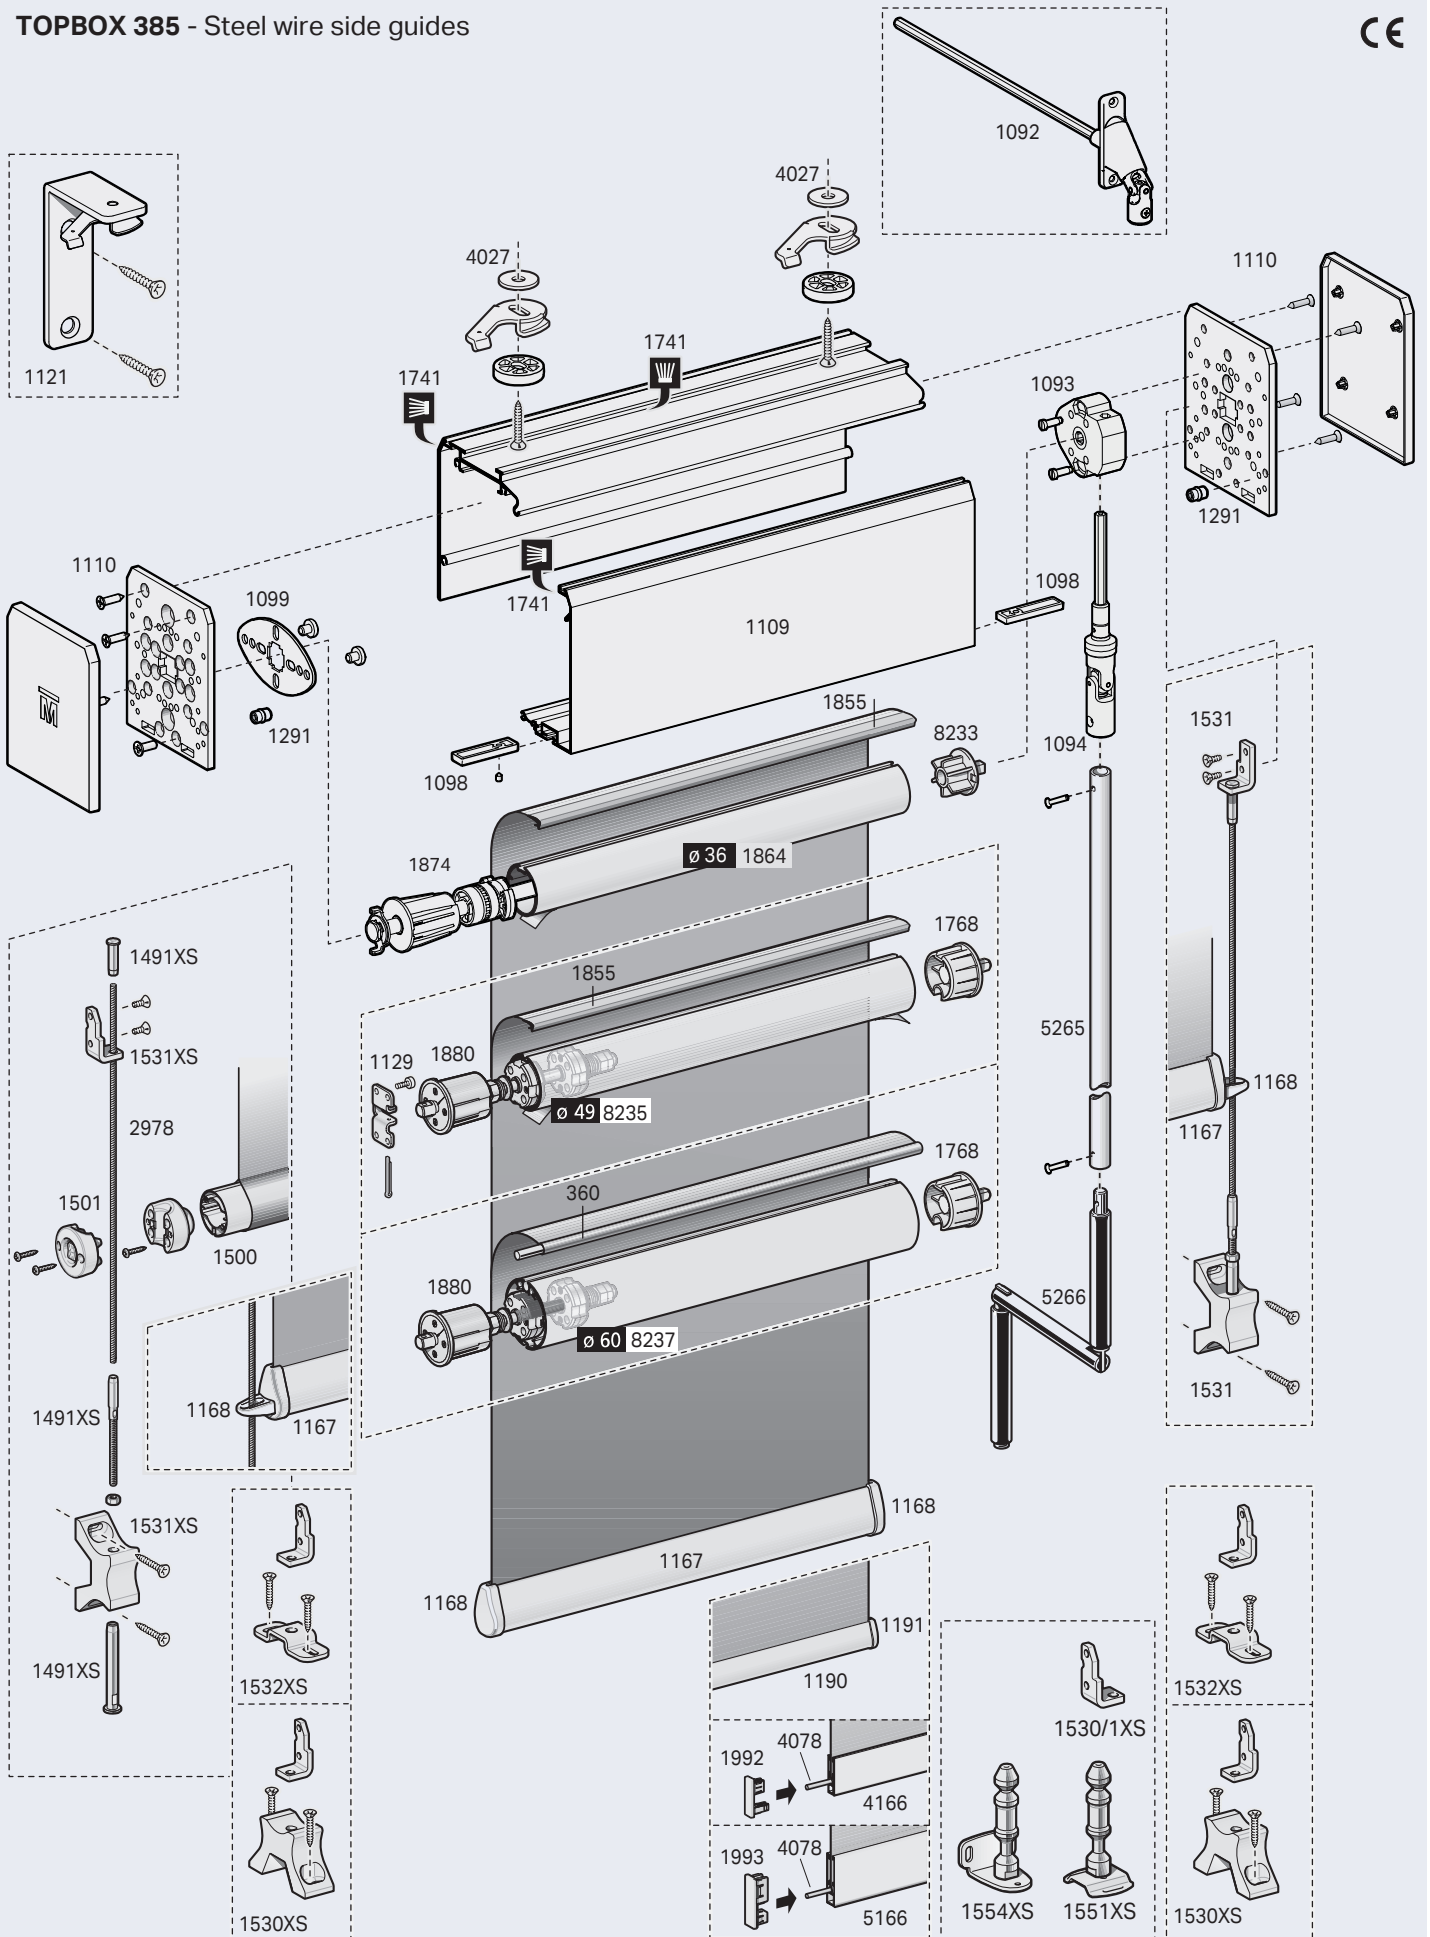

TOPBOX 285 - Steel and Perlon wire side guides

TOPBOX 285 - Aluminium side guides

Child Safety Devices

Topbox serie 200

TOPBOX 285 WPRO - Windproof aluminium side guides

TOPBOX 2115 - Steel cables side guides

Child Safety Devices

TOPBOX 2115 - Aluminium side guides

Child Safety Devices

TOPBOX 2115 WPRO - Windproof aluminium side guides

Child Safety Devices

Topbox serie 300

TOPBOX 385 - Steel wire side guides

TOPBOX 3115 - Steel wire side guides

Topbox serie 300

7.3.51

TOPBOX 3115 - Aluminium side guides

Topbox serie 400

TOPBOX 485 - Steel and Perlon wire side guides

TOPBOX 485 - Aluminium side guides

TOPBOX 4115 - Steel wire side guides

Topbox serie 400

TOPBOX 4180 - Steel wire side guides

TOPBOX 4180 WPRO - Windproof aluminium side guides

Topbox 4085 - 4100 - 4128

7.3.62

TOPBOX 4085

Topbox 4085 - 4100 - 4128

7.3.64

TOPBOX 4100