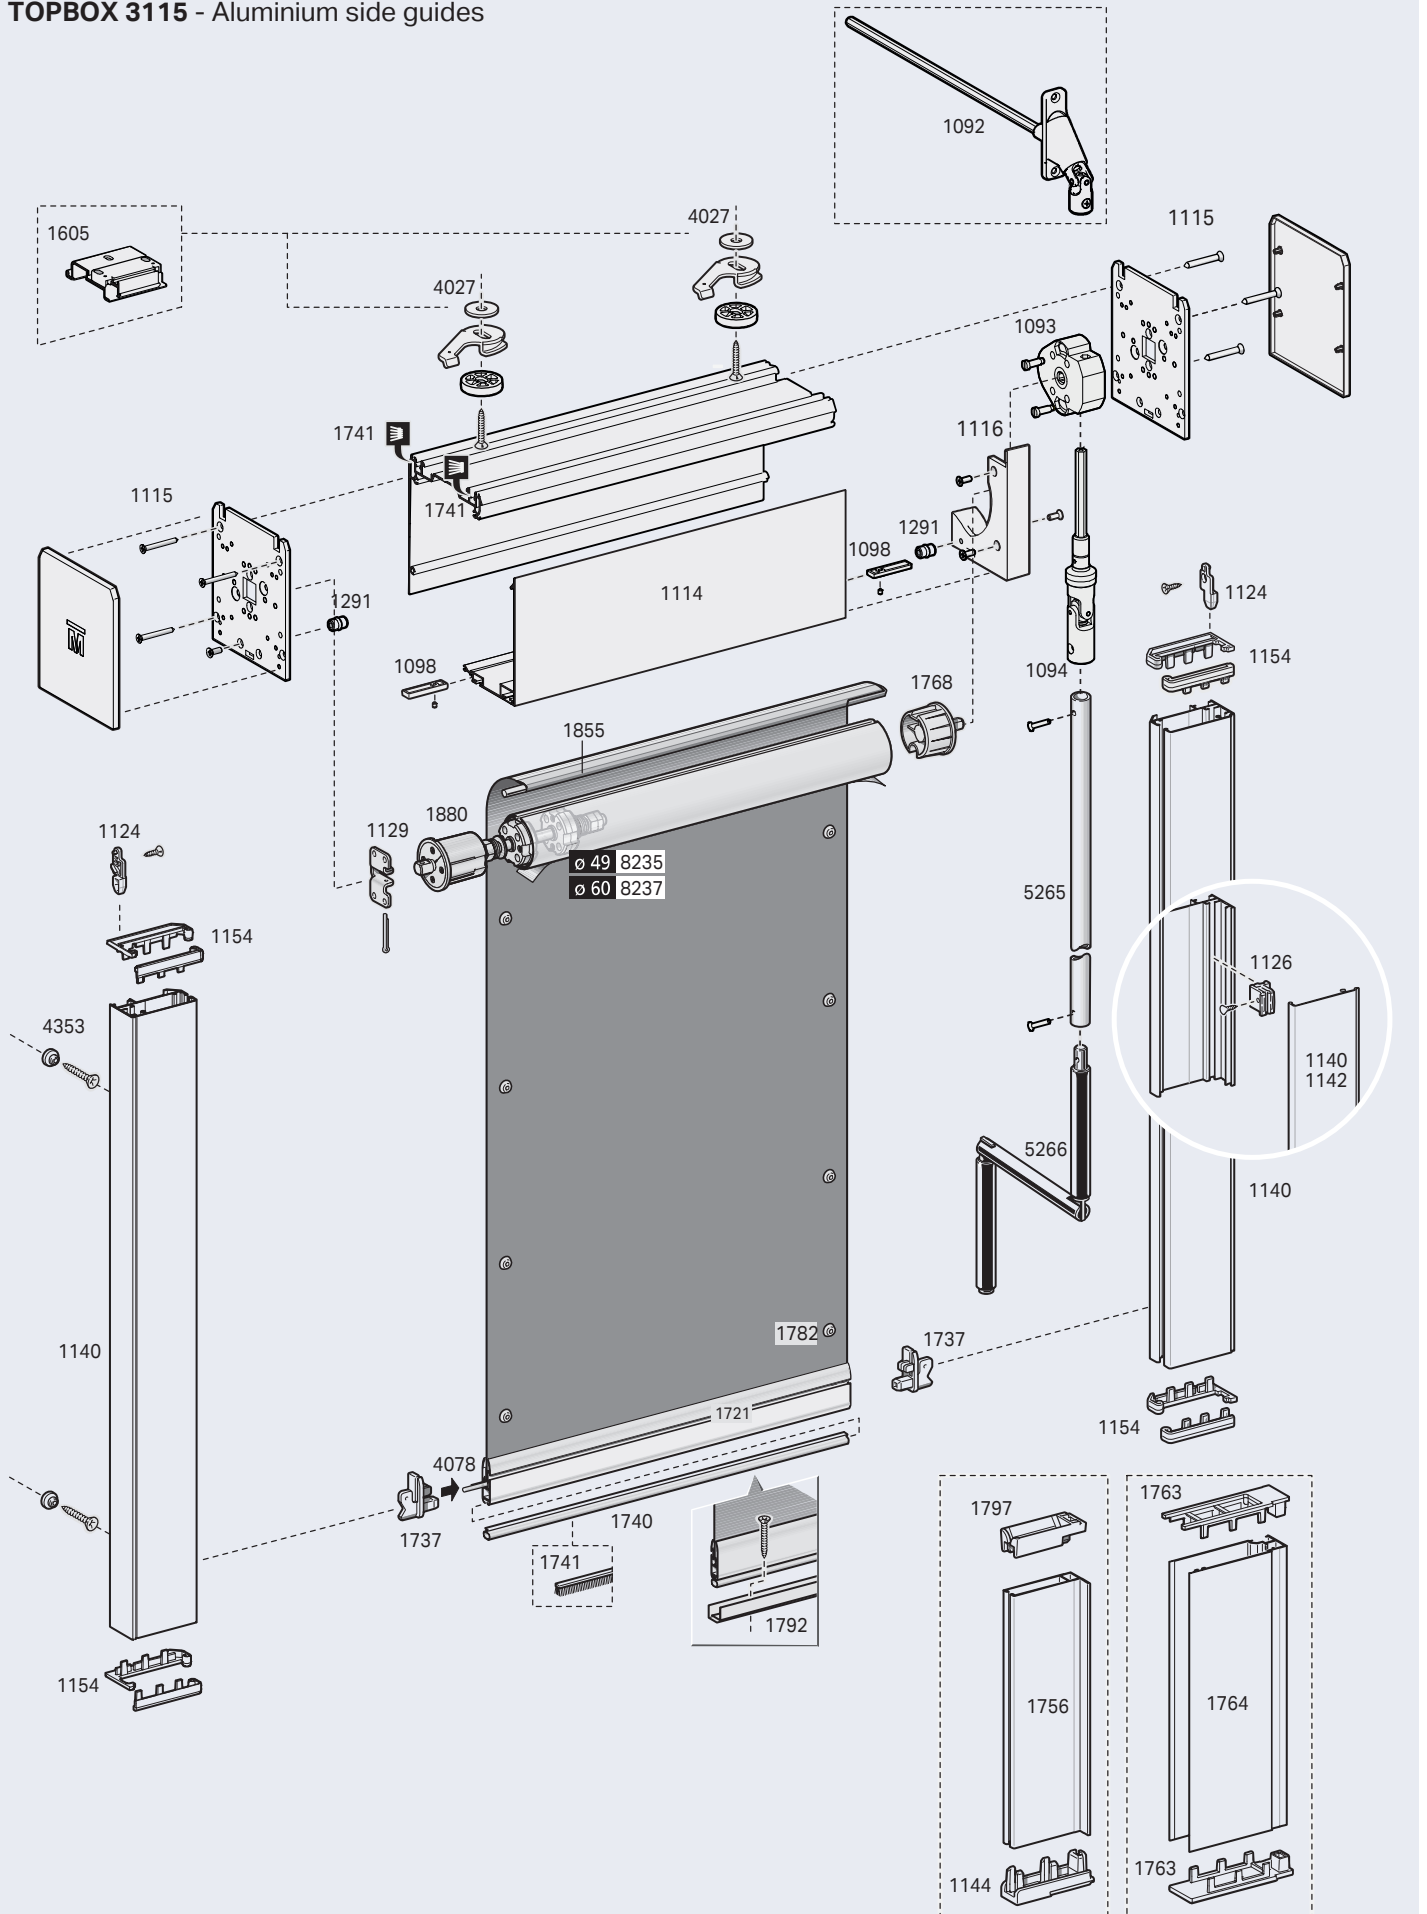

TOPBOX 285 - Steel and Perlon wire side guides

TOPBOX 285 - Aluminium side guides

Child Safety Devices

Topbox serie 200

TOPBOX 285 WPRO - Windproof aluminium side guides

TOPBOX 2115 - Steel cables side guides

Child Safety Devices

TOPBOX 2115 - Aluminium side guides

Child Safety Devices

TOPBOX 2115 WPRO - Windproof aluminium side guides

Child Safety Devices

Topbox serie 300

TOPBOX 385 - Steel wire side guides

TOPBOX 3115 - Steel wire side guides

Topbox serie 300

7.3.51

TOPBOX 3115 - Aluminium side guides

Topbox serie 400

TOPBOX 485 - Steel and Perlon wire side guides

TOPBOX 485 - Aluminium side guides

TOPBOX 4115 - Steel wire side guides

Topbox serie 400

TOPBOX 4180 - Steel wire side guides

TOPBOX 4180 WPRO - Windproof aluminium side guides

Topbox 4085 - 4100 - 4128

7.3.62

TOPBOX 4085

Topbox 4085 - 4100 - 4128

7.3.64

TOPBOX 4100