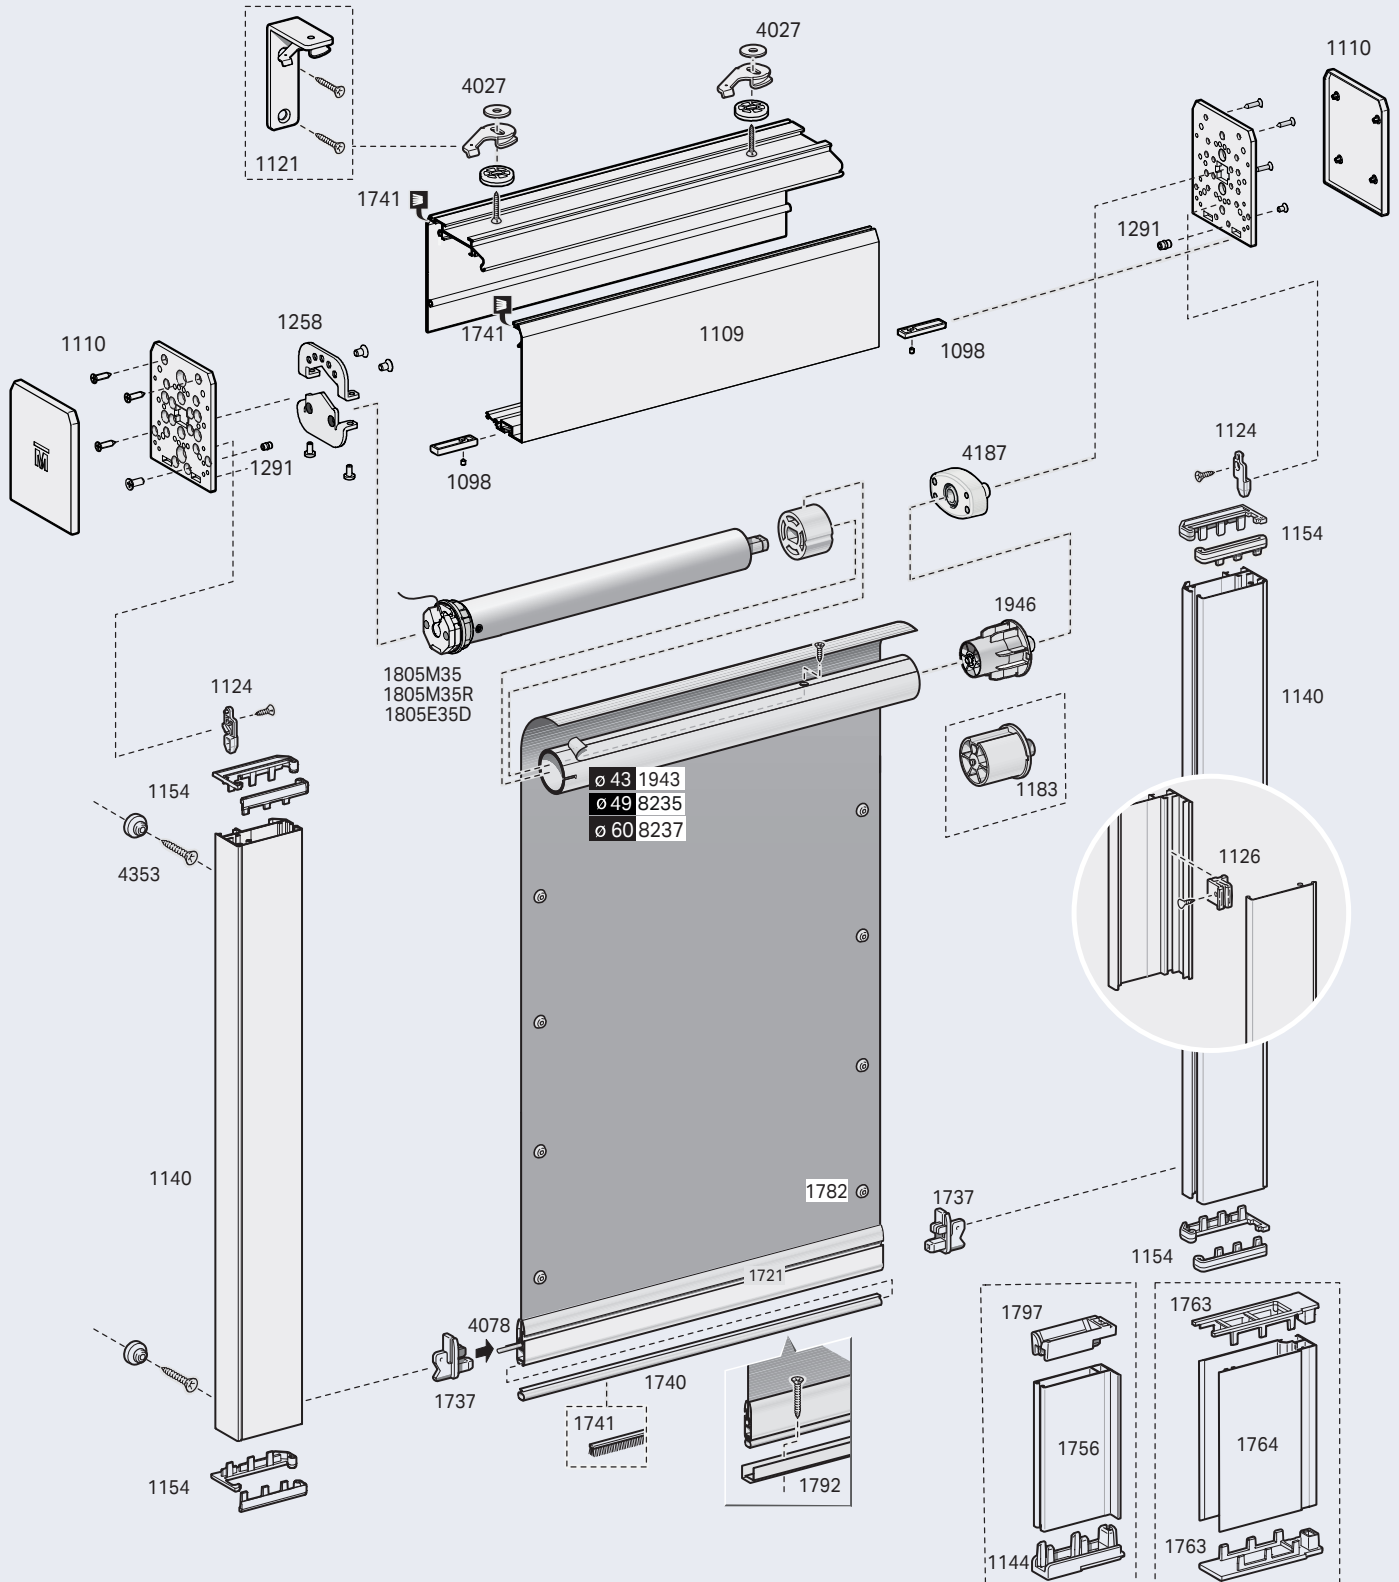

TOPBOX 285 - Steel and Perlon wire side guides

TOPBOX 285 - Aluminium side guides

Child Safety Devices

Topbox serie 200

TOPBOX 285 WPRO - Windproof aluminium side guides

TOPBOX 2115 - Steel cables side guides

Child Safety Devices

TOPBOX 2115 - Aluminium side guides

Child Safety Devices

TOPBOX 2115 WPRO - Windproof aluminium side guides

Child Safety Devices

Topbox serie 300

TOPBOX 385 - Steel wire side guides

TOPBOX 3115 - Steel wire side guides

Topbox serie 300

7.3.51

TOPBOX 3115 - Aluminium side guides

Topbox serie 400

TOPBOX 485 - Steel and Perlon wire side guides

TOPBOX 485 - Aluminium side guides

TOPBOX 4115 - Steel wire side guides

Topbox serie 400

TOPBOX 4180 - Steel wire side guides

TOPBOX 4180 WPRO - Windproof aluminium side guides

Topbox 4085 - 4100 - 4128

7.3.62

TOPBOX 4085

Topbox 4085 - 4100 - 4128

7.3.64

TOPBOX 4100