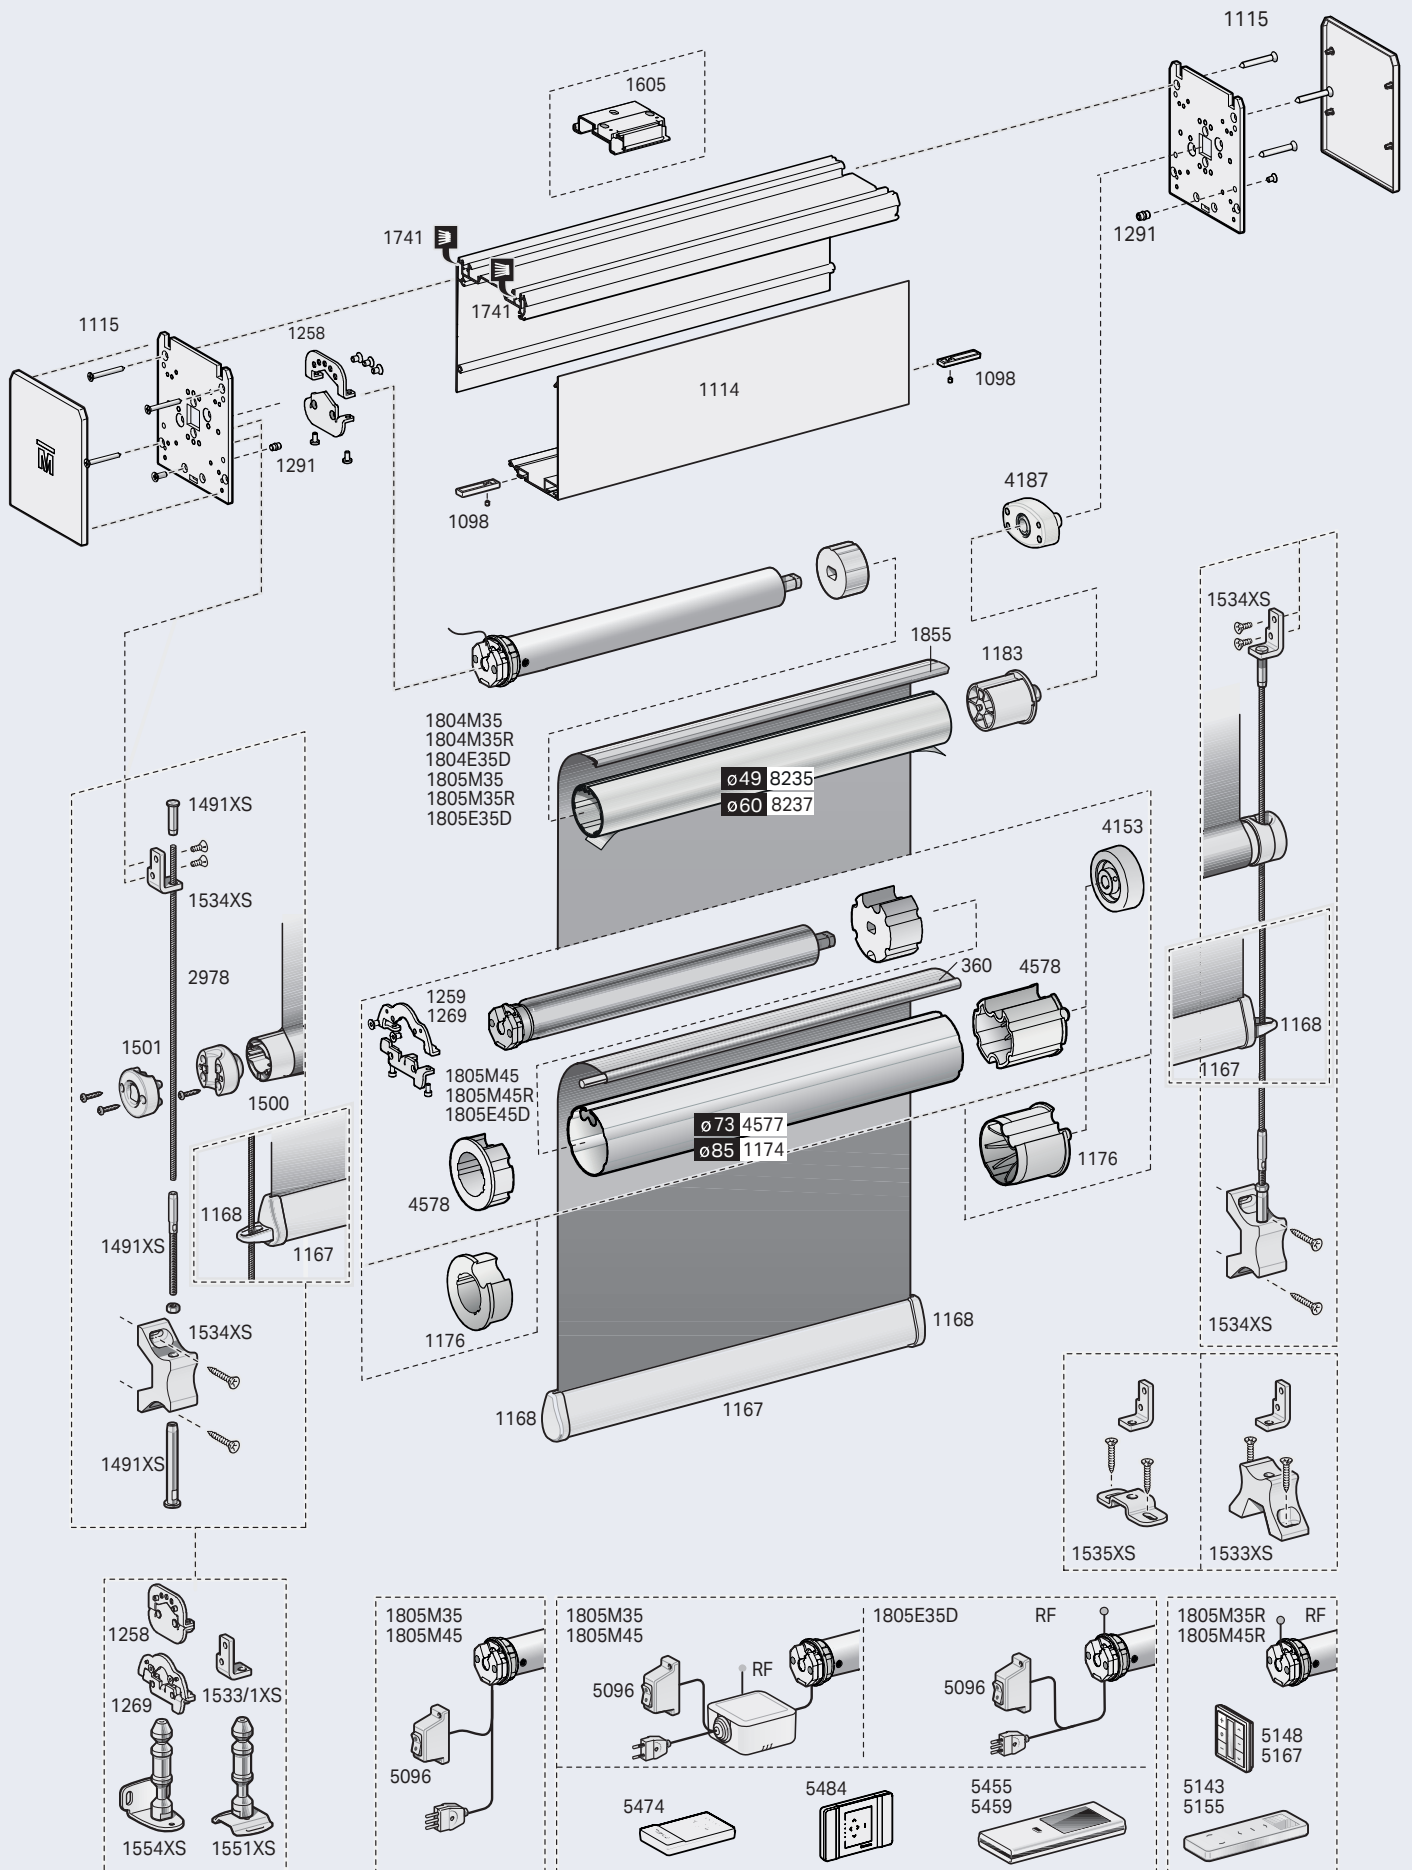

TOPBOX 285 - Steel and Perlon wire side guides

TOPBOX 285 - Aluminium side guides

Child Safety Devices

Topbox serie 200

TOPBOX 285 WPRO - Windproof aluminium side guides

TOPBOX 2115 - Steel cables side guides

Child Safety Devices

TOPBOX 2115 - Aluminium side guides

Child Safety Devices

TOPBOX 2115 WPRO - Windproof aluminium side guides

Child Safety Devices

Topbox serie 300

TOPBOX 385 - Steel wire side guides

TOPBOX 3115 - Steel wire side guides

Topbox serie 300

7.3.51

TOPBOX 3115 - Aluminium side guides

Topbox serie 400

TOPBOX 485 - Steel and Perlon wire side guides

TOPBOX 485 - Aluminium side guides

TOPBOX 4115 - Steel wire side guides

Topbox serie 400

TOPBOX 4180 - Steel wire side guides

TOPBOX 4180 WPRO - Windproof aluminium side guides

Topbox 4085 - 4100 - 4128

7.3.62

TOPBOX 4085

Topbox 4085 - 4100 - 4128

7.3.64

TOPBOX 4100