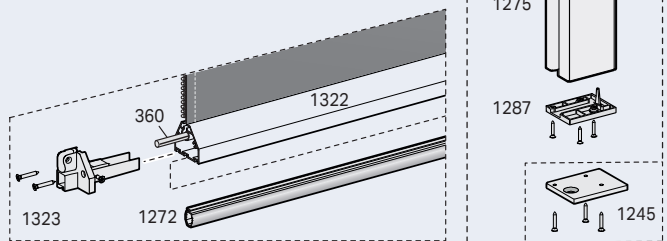

Child Safety Devices

TOPBOX 2115 - Aluminium side guides

Child Safety Devices

TOPBOX 2115 WPRO - Windproof aluminium side guides

Child Safety Devices

Topbox serie 300

TOPBOX 385 - Steel wire side guides

TOPBOX 3115 - Steel wire side guides

Topbox serie 300

7.3.51

TOPBOX 3115 - Aluminium side guides

Topbox serie 400

TOPBOX 485 - Steel and Perlon wire side guides

TOPBOX 485 - Aluminium side guides

TOPBOX 4115 - Steel wire side guides

Topbox serie 400