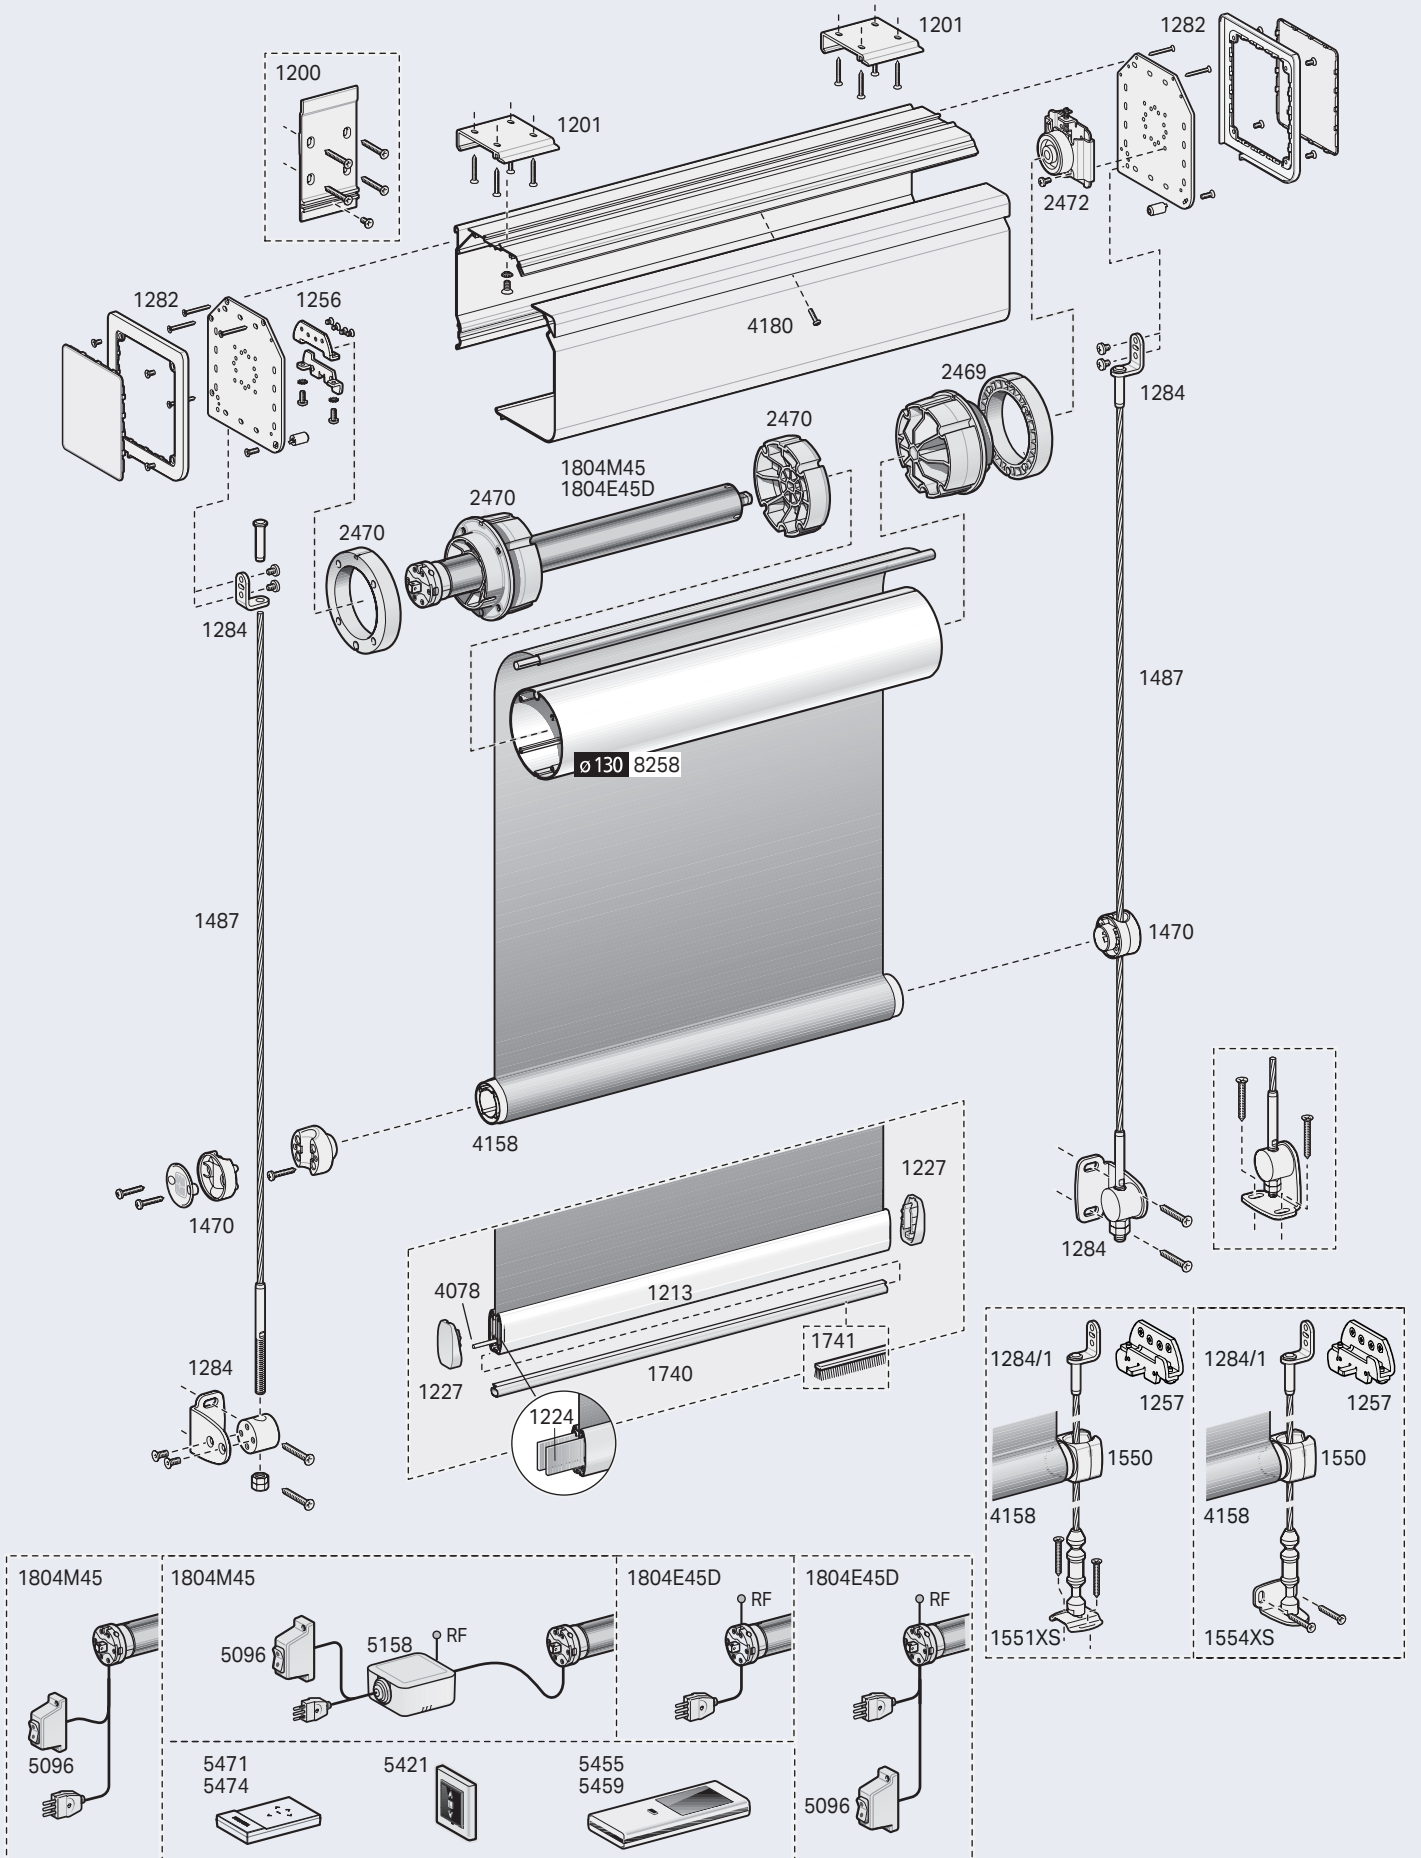

TOPBOX 285 - Steel and Perlon wire side guides

TOPBOX 285 - Aluminium side guides

Child Safety Devices

Topbox serie 200

TOPBOX 285 WPRO - Windproof aluminium side guides

TOPBOX 2115 - Steel cables side guides

Child Safety Devices

TOPBOX 2115 - Aluminium side guides

Child Safety Devices

TOPBOX 2115 WPRO - Windproof aluminium side guides

Child Safety Devices

Topbox serie 300

TOPBOX 385 - Steel wire side guides

TOPBOX 3115 - Steel wire side guides

Topbox serie 300

7.3.51

TOPBOX 3115 - Aluminium side guides

Topbox serie 400

TOPBOX 485 - Steel and Perlon wire side guides

TOPBOX 485 - Aluminium side guides

TOPBOX 4115 - Steel wire side guides

Topbox serie 400

TOPBOX 4180 - Steel wire side guides

TOPBOX 4180 WPRO - Windproof aluminium side guides

Topbox 4085 - 4100 - 4128

7.3.62

TOPBOX 4085

Topbox 4085 - 4100 - 4128

7.3.64

TOPBOX 4100