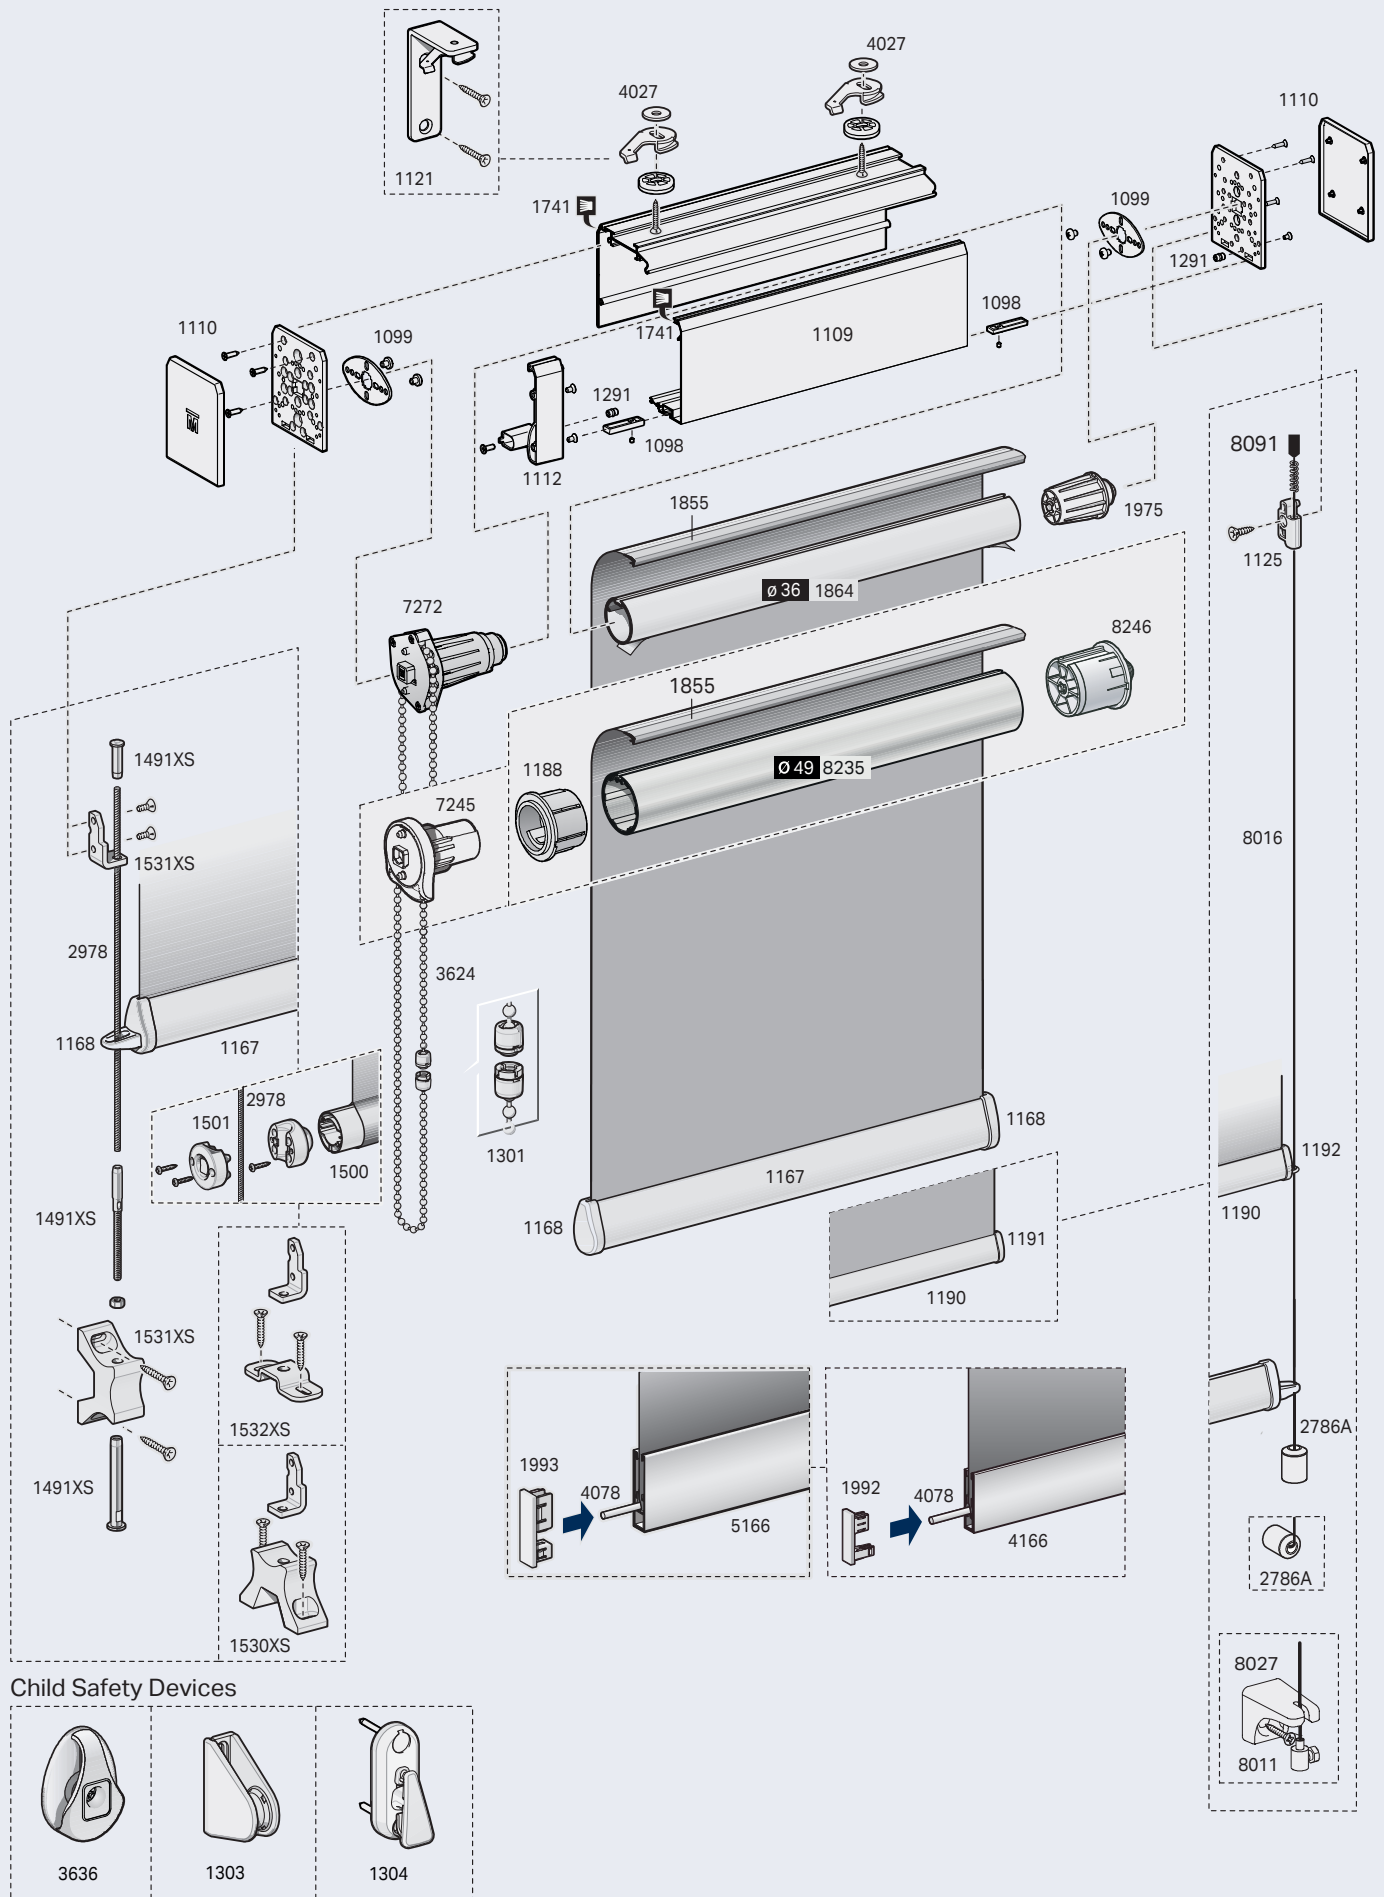

TOPBOX 285 - Steel and Perlon wire side guides

TOPBOX 285 - Aluminium side guides

Child Safety Devices

Topbox serie 200

TOPBOX 285 WPRO - Windproof aluminium side guides

TOPBOX 2115 - Steel cables side guides

Child Safety Devices

TOPBOX 2115 - Aluminium side guides

Child Safety Devices

TOPBOX 2115 WPRO - Windproof aluminium side guides

Child Safety Devices

Topbox serie 300

TOPBOX 385 - Steel wire side guides

TOPBOX 3115 - Steel wire side guides

Topbox serie 300

7.3.51

TOPBOX 3115 - Aluminium side guides

Topbox serie 400

TOPBOX 485 - Steel and Perlon wire side guides

TOPBOX 485 - Aluminium side guides

TOPBOX 4115 - Steel wire side guides

Topbox serie 400

TOPBOX 4180 - Steel wire side guides

TOPBOX 4180 WPRO - Windproof aluminium side guides

Topbox 4085 - 4100 - 4128

7.3.62

TOPBOX 4085

Topbox 4085 - 4100 - 4128

7.3.64

TOPBOX 4100