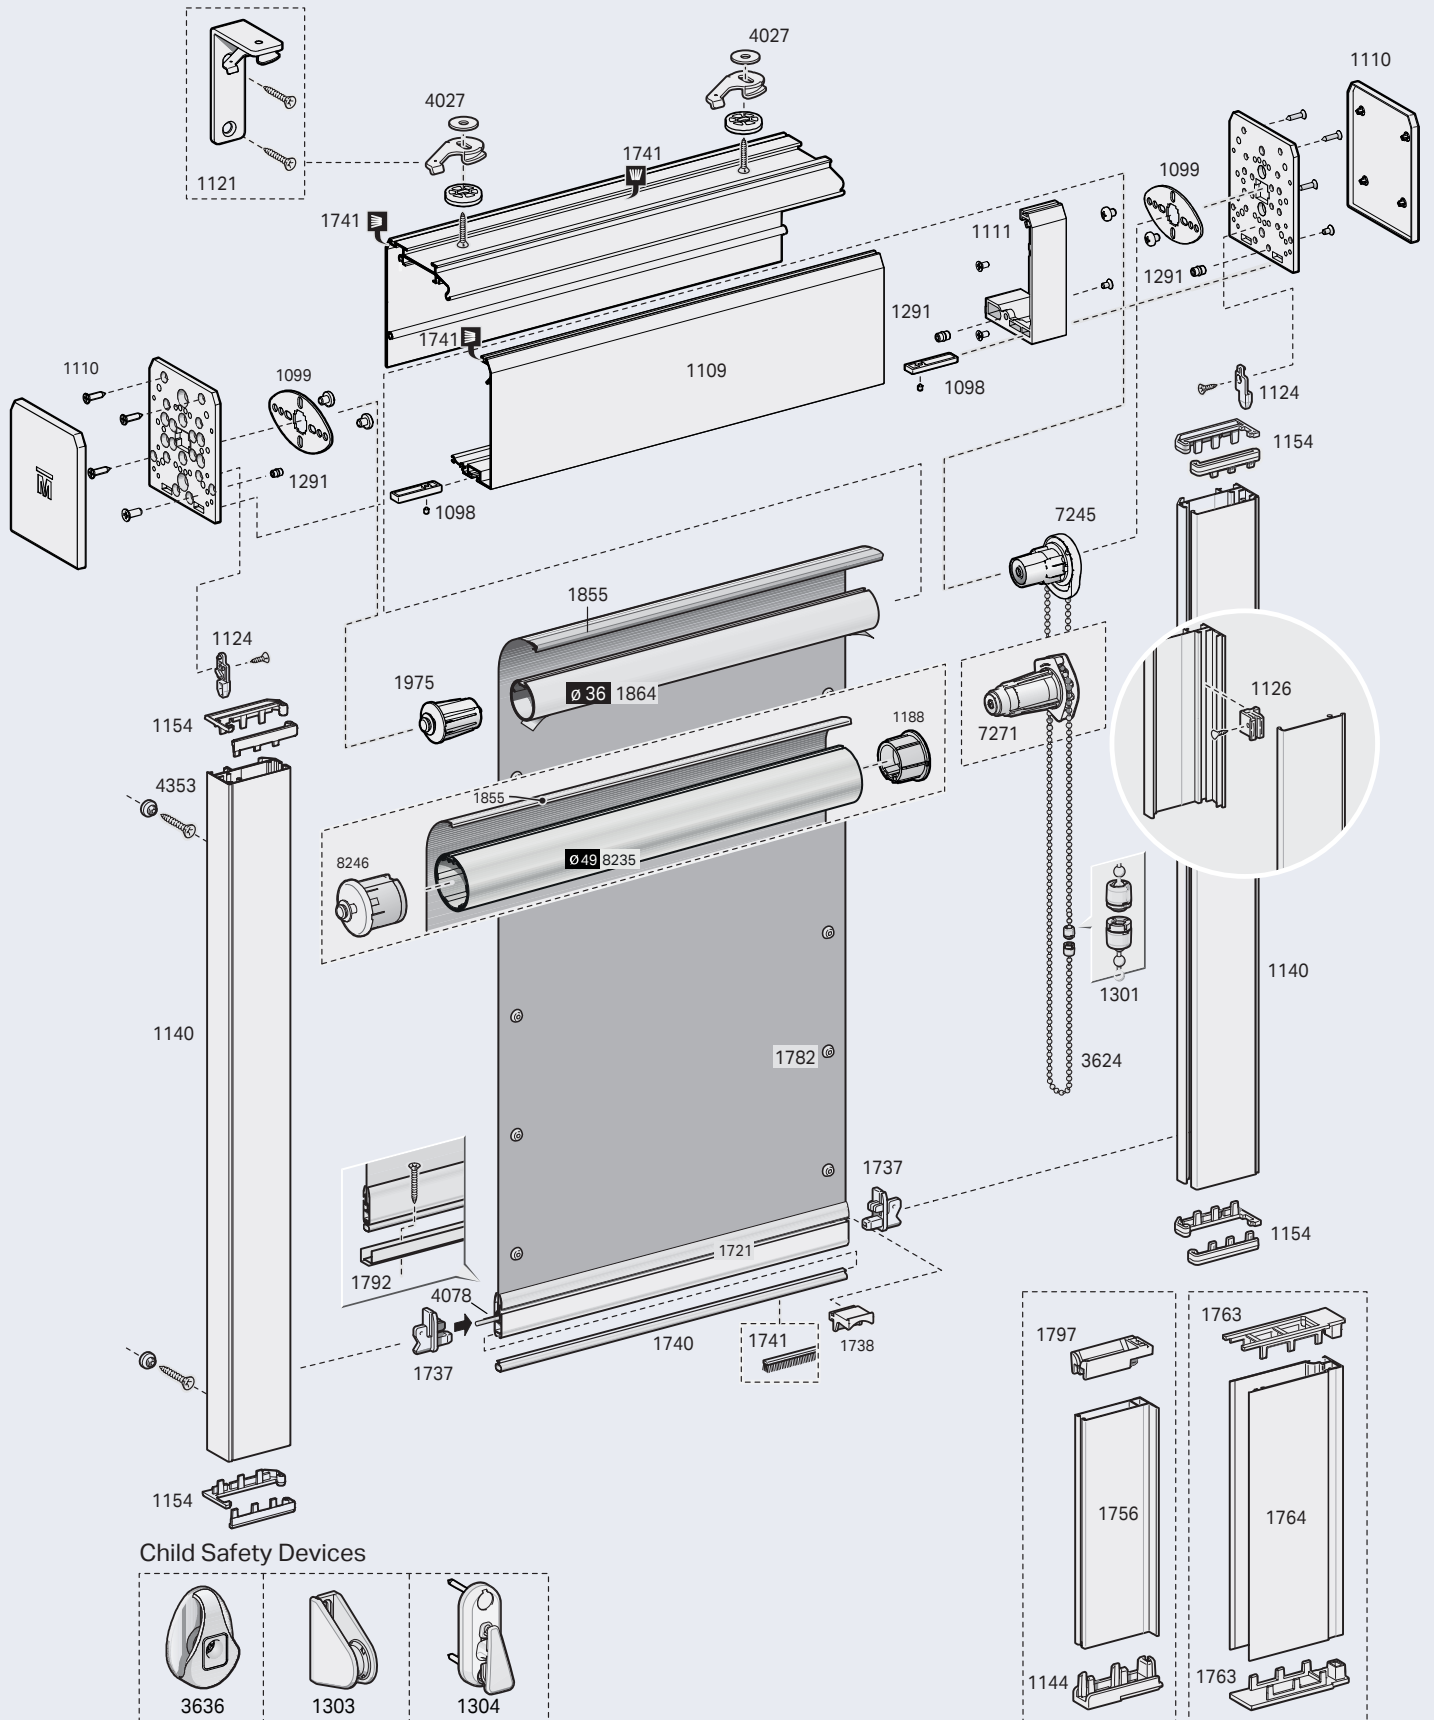

TOPBOX 285 - Steel and Perlon wire side guides

TOPBOX 285 - Aluminium side guides

Child Safety Devices

Topbox serie 200

TOPBOX 285 WPRO - Windproof aluminium side guides

TOPBOX 2115 - Steel cables side guides

Child Safety Devices

TOPBOX 2115 - Aluminium side guides

Child Safety Devices

TOPBOX 2115 WPRO - Windproof aluminium side guides

Child Safety Devices

Topbox serie 300

TOPBOX 385 - Steel wire side guides

TOPBOX 3115 - Steel wire side guides

Topbox serie 300

7.3.51

TOPBOX 3115 - Aluminium side guides

Topbox serie 400

TOPBOX 485 - Steel and Perlon wire side guides

TOPBOX 485 - Aluminium side guides

TOPBOX 4115 - Steel wire side guides

Topbox serie 400