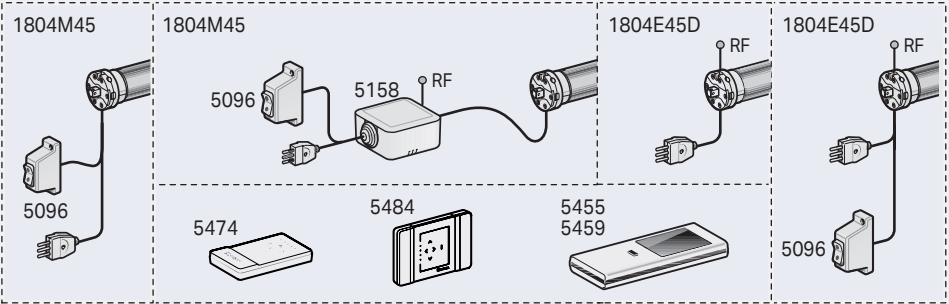

Child Safety Devices

TOPBOX 2115 - Aluminium side guides

Child Safety Devices

TOPBOX 2115 WPRO - Windproof aluminium side guides

Child Safety Devices

Topbox serie 300

TOPBOX 385 - Steel wire side guides

TOPBOX 3115 - Steel wire side guides

Topbox serie 300

7.3.51

TOPBOX 3115 - Aluminium side guides

Topbox serie 400

TOPBOX 485 - Steel and Perlon wire side guides

TOPBOX 485 - Aluminium side guides

TOPBOX 4115 - Steel wire side guides

Topbox serie 400

TOPBOX 4180 - Steel wire side guides

TOPBOX 4180 WPRO - Windproof aluminium side guides

Topbox 4085 - 4100 - 4128

7.3.62

TOPBOX 4085

Topbox 4085 - 4100 - 4128

7.3.64

TOPBOX 4100