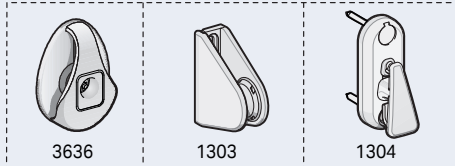

TOPBOX 285 - Steel and Perlon wire side guides

TOPBOX 285 - Aluminium side guides

Child Safety Devices

Topbox serie 200

TOPBOX 285 WPRO - Windproof aluminium side guides

TOPBOX 2115 - Steel cables side guides

Child Safety Devices

TOPBOX 2115 - Aluminium side guides

Child Safety Devices

TOPBOX 2115 WPRO - Windproof aluminium side guides

Child Safety Devices

Topbox serie 300

TOPBOX 385 - Steel wire side guides

TOPBOX 3115 - Steel wire side guides