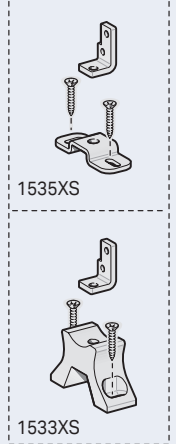

TOPBOX 285 - Steel and Perlon wire side guides

TOPBOX 285 - Aluminium side guides

Child Safety Devices

Topbox serie 200

TOPBOX 285 WPRO - Windproof aluminium side guides

TOPBOX 2115 - Steel cables side guides

Child Safety Devices

TOPBOX 2115 - Aluminium side guides

Child Safety Devices

TOPBOX 2115 WPRO - Windproof aluminium side guides

Child Safety Devices

Topbox serie 300

TOPBOX 385 - Steel wire side guides

TOPBOX 3115 - Steel wire side guides

Topbox serie 300

7.3.51

TOPBOX 3115 - Aluminium side guides

Topbox serie 400

TOPBOX 485 - Steel and Perlon wire side guides

TOPBOX 485 - Aluminium side guides

TOPBOX 4115 - Steel wire side guides

Topbox serie 400