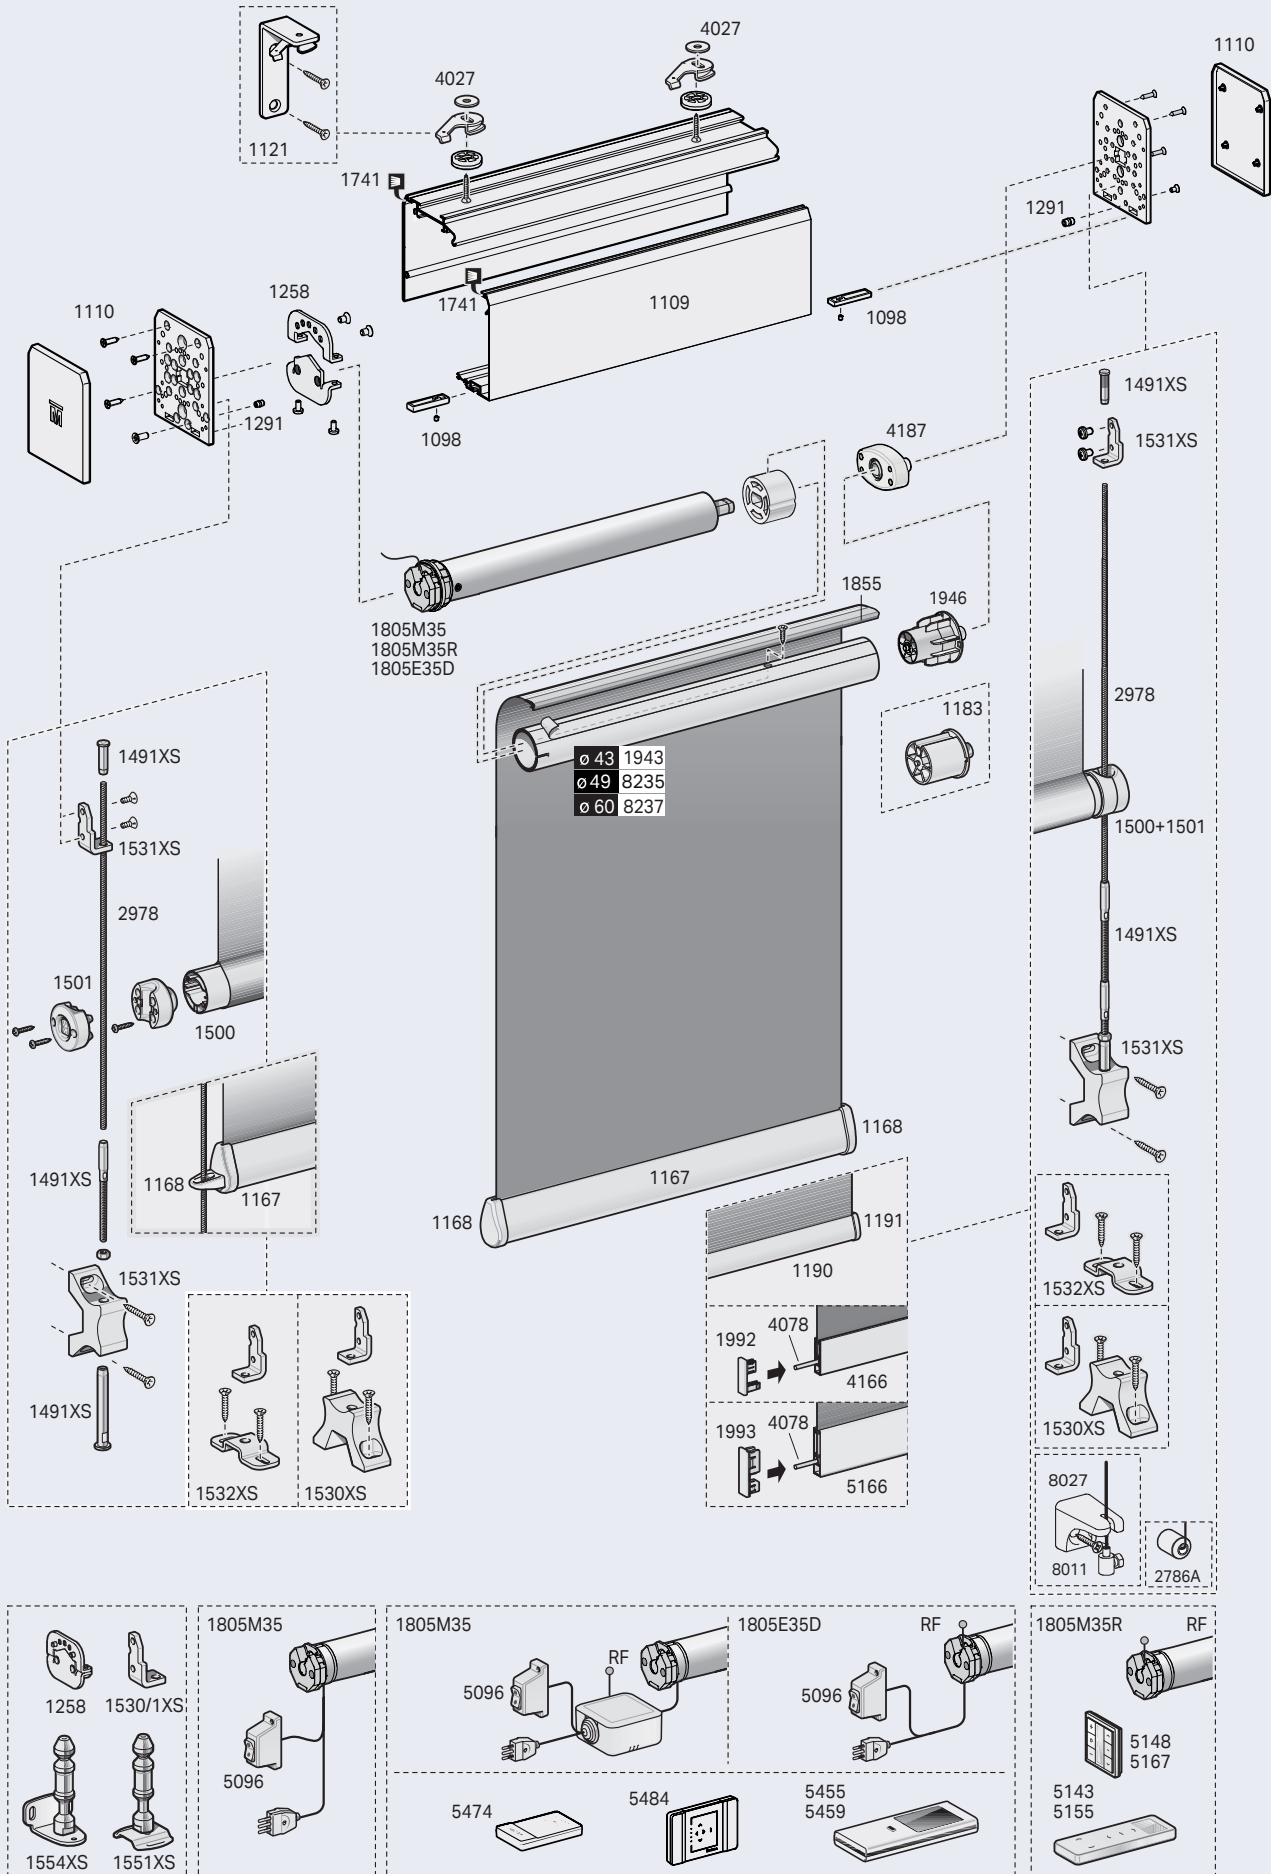

TOPBOX 285 - Steel and Perlon wire side guides

TOPBOX 285 - Aluminium side guides

Child Safety Devices

Topbox serie 200

TOPBOX 285 WPRO - Windproof aluminium side guides

TOPBOX 2115 - Steel cables side guides

Child Safety Devices

TOPBOX 2115 - Aluminium side guides

Child Safety Devices

TOPBOX 2115 WPRO - Windproof aluminium side guides

Child Safety Devices

Topbox serie 300

TOPBOX 385 - Steel wire side guides

TOPBOX 3115 - Steel wire side guides

Topbox serie 300

7.3.51

TOPBOX 3115 - Aluminium side guides

Topbox serie 400

TOPBOX 485 - Steel and Perlon wire side guides

TOPBOX 485 - Aluminium side guides

TOPBOX 4115 - Steel wire side guides

Topbox serie 400

TOPBOX 4180 - Steel wire side guides

TOPBOX 4180 WPRO - Windproof aluminium side guides

Topbox 4085 - 4100 - 4128

7.3.62

TOPBOX 4085

Topbox 4085 - 4100 - 4128

7.3.64

TOPBOX 4100