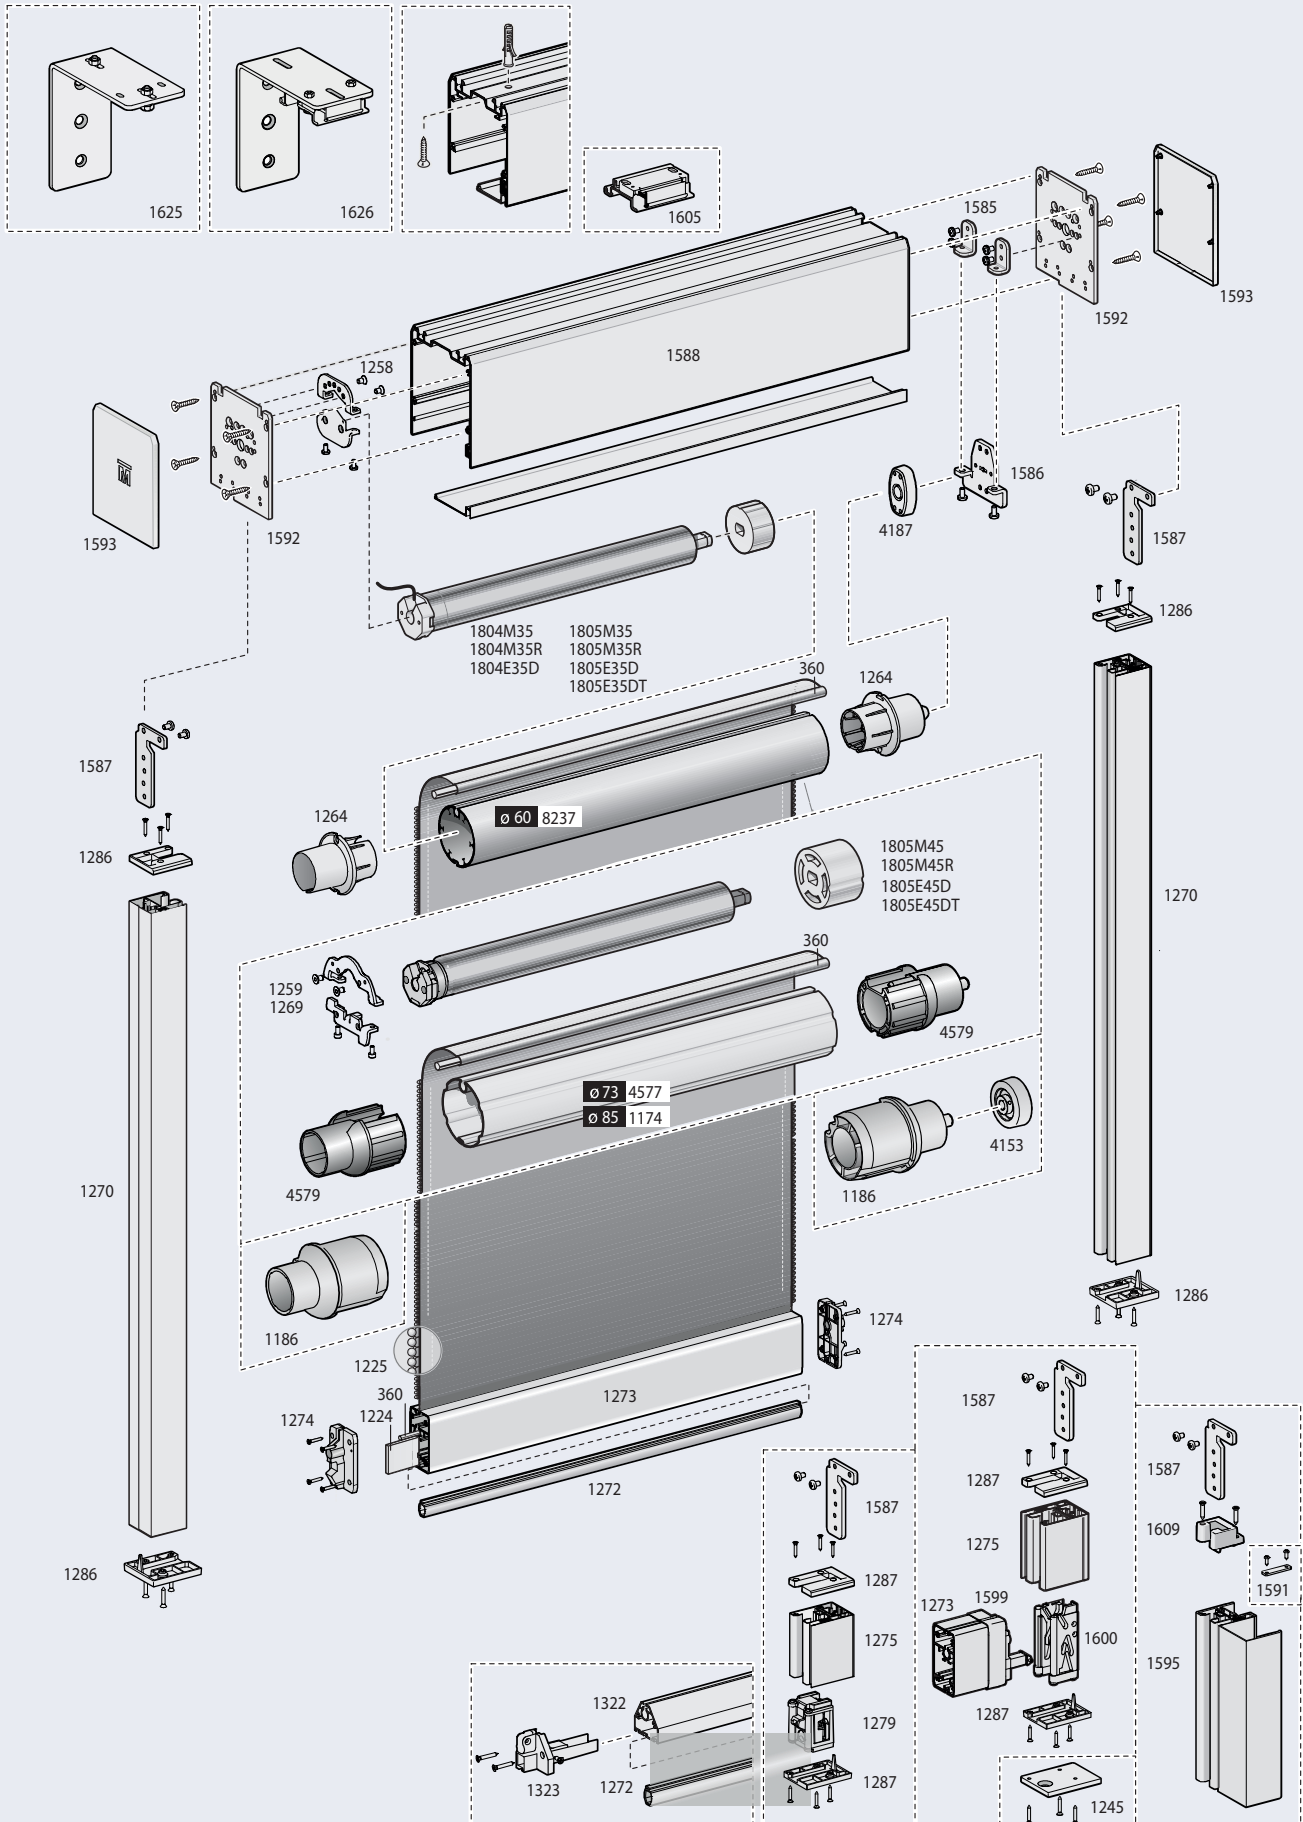

TOPBOX 285 - Steel and Perlon wire side guides

TOPBOX 285 - Aluminium side guides

Child Safety Devices

Topbox serie 200

TOPBOX 285 WPRO - Windproof aluminium side guides

TOPBOX 2115 - Steel cables side guides

Child Safety Devices

TOPBOX 2115 - Aluminium side guides

Child Safety Devices

TOPBOX 2115 WPRO - Windproof aluminium side guides

Child Safety Devices

Topbox serie 300

TOPBOX 385 - Steel wire side guides

TOPBOX 3115 - Steel wire side guides

TOPBOX 4180 - Steel wire side guides

TOPBOX 4180 WPRO - Windproof aluminium side guides

Topbox 4085 - 4100 - 4128

7.3.62

TOPBOX 4085

Topbox 4085 - 4100 - 4128

7.3.64

TOPBOX 4100

Topbox 4085 - 4100 - 4128

TOPBOX 4100

Topbox 4085 - 4100 - 4128

TOPBOX 4128

Topbox 4128 XPro

7.3.68

Steel cables side guides

Topbox 4128 XPro