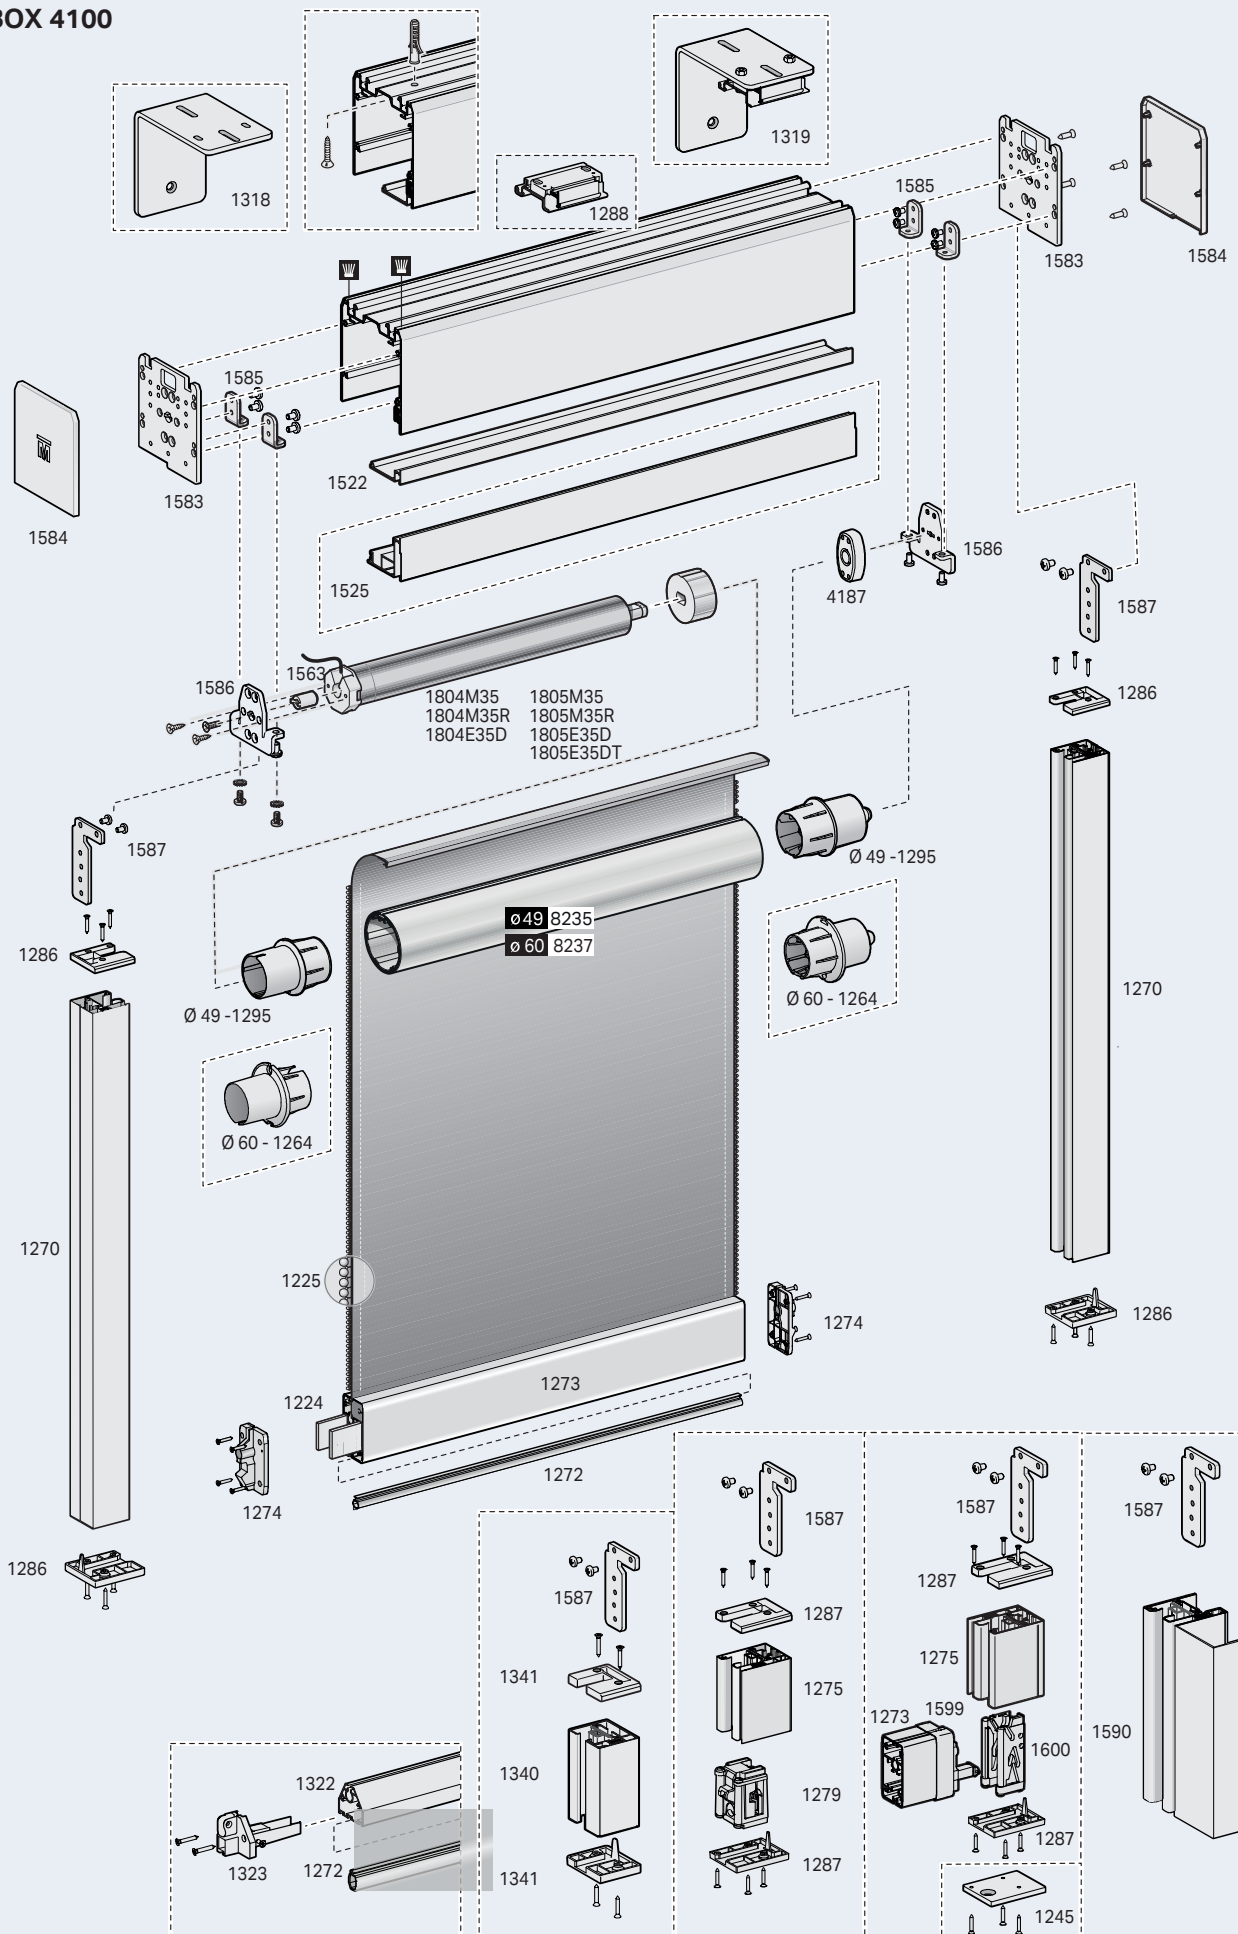

TOPBOX 285 - Steel and Perlon wire side guides

TOPBOX 285 - Aluminium side guides

Child Safety Devices

Topbox serie 200

TOPBOX 285 WPRO - Windproof aluminium side guides

TOPBOX 2115 - Steel cables side guides

Child Safety Devices

TOPBOX 2115 - Aluminium side guides

Child Safety Devices

TOPBOX 2115 WPRO - Windproof aluminium side guides

Child Safety Devices

Topbox serie 300

TOPBOX 385 - Steel wire side guides

TOPBOX 3115 - Steel wire side guides

TOPBOX 4180 - Steel wire side guides

TOPBOX 4180 WPRO - Windproof aluminium side guides

Topbox 4085 - 4100 - 4128

7.3.62

TOPBOX 4085

Topbox 4085 - 4100 - 4128

7.3.64

TOPBOX 4100

Topbox 4085 - 4100 - 4128

TOPBOX 4100

Topbox 4085 - 4100 - 4128

TOPBOX 4128

Topbox 4128 XPro

7.3.68

Steel cables side guides

Topbox 4128 XPro