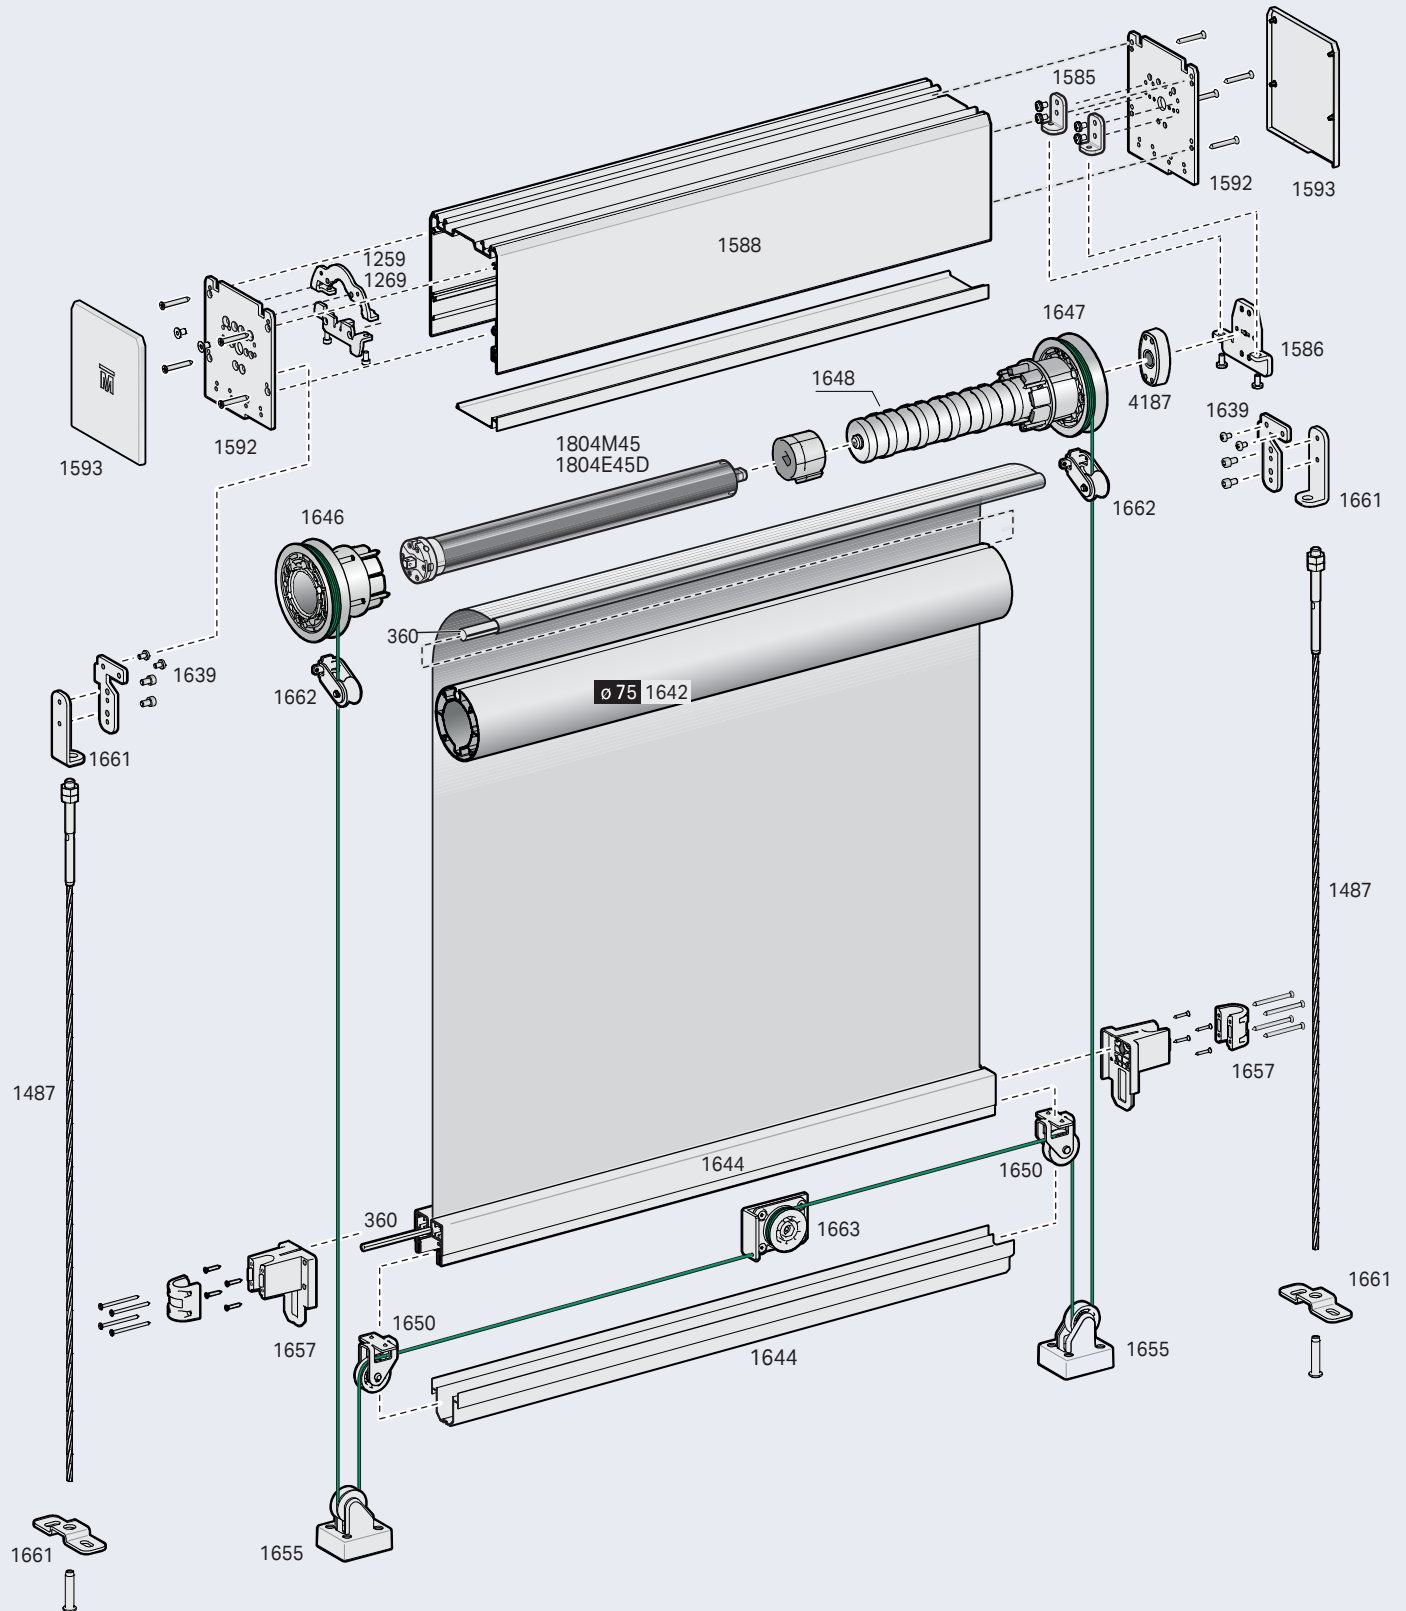

TOPBOX 285 - Steel and Perlon wire side guides

TOPBOX 285 - Aluminium side guides

Child Safety Devices

Topbox serie 200

TOPBOX 285 WPRO - Windproof aluminium side guides

TOPBOX 2115 - Steel cables side guides

Child Safety Devices

TOPBOX 2115 - Aluminium side guides

Child Safety Devices

TOPBOX 2115 WPRO - Windproof aluminium side guides

Child Safety Devices

Topbox serie 300

TOPBOX 385 - Steel wire side guides

TOPBOX 3115 - Steel wire side guides

Topbox 4085 - 4100 - 4128

TOPBOX 4100

Topbox 4085 - 4100 - 4128

TOPBOX 4128

Topbox 4128 XPro

7.3.68

Steel cables side guides

Topbox 4128 XPro