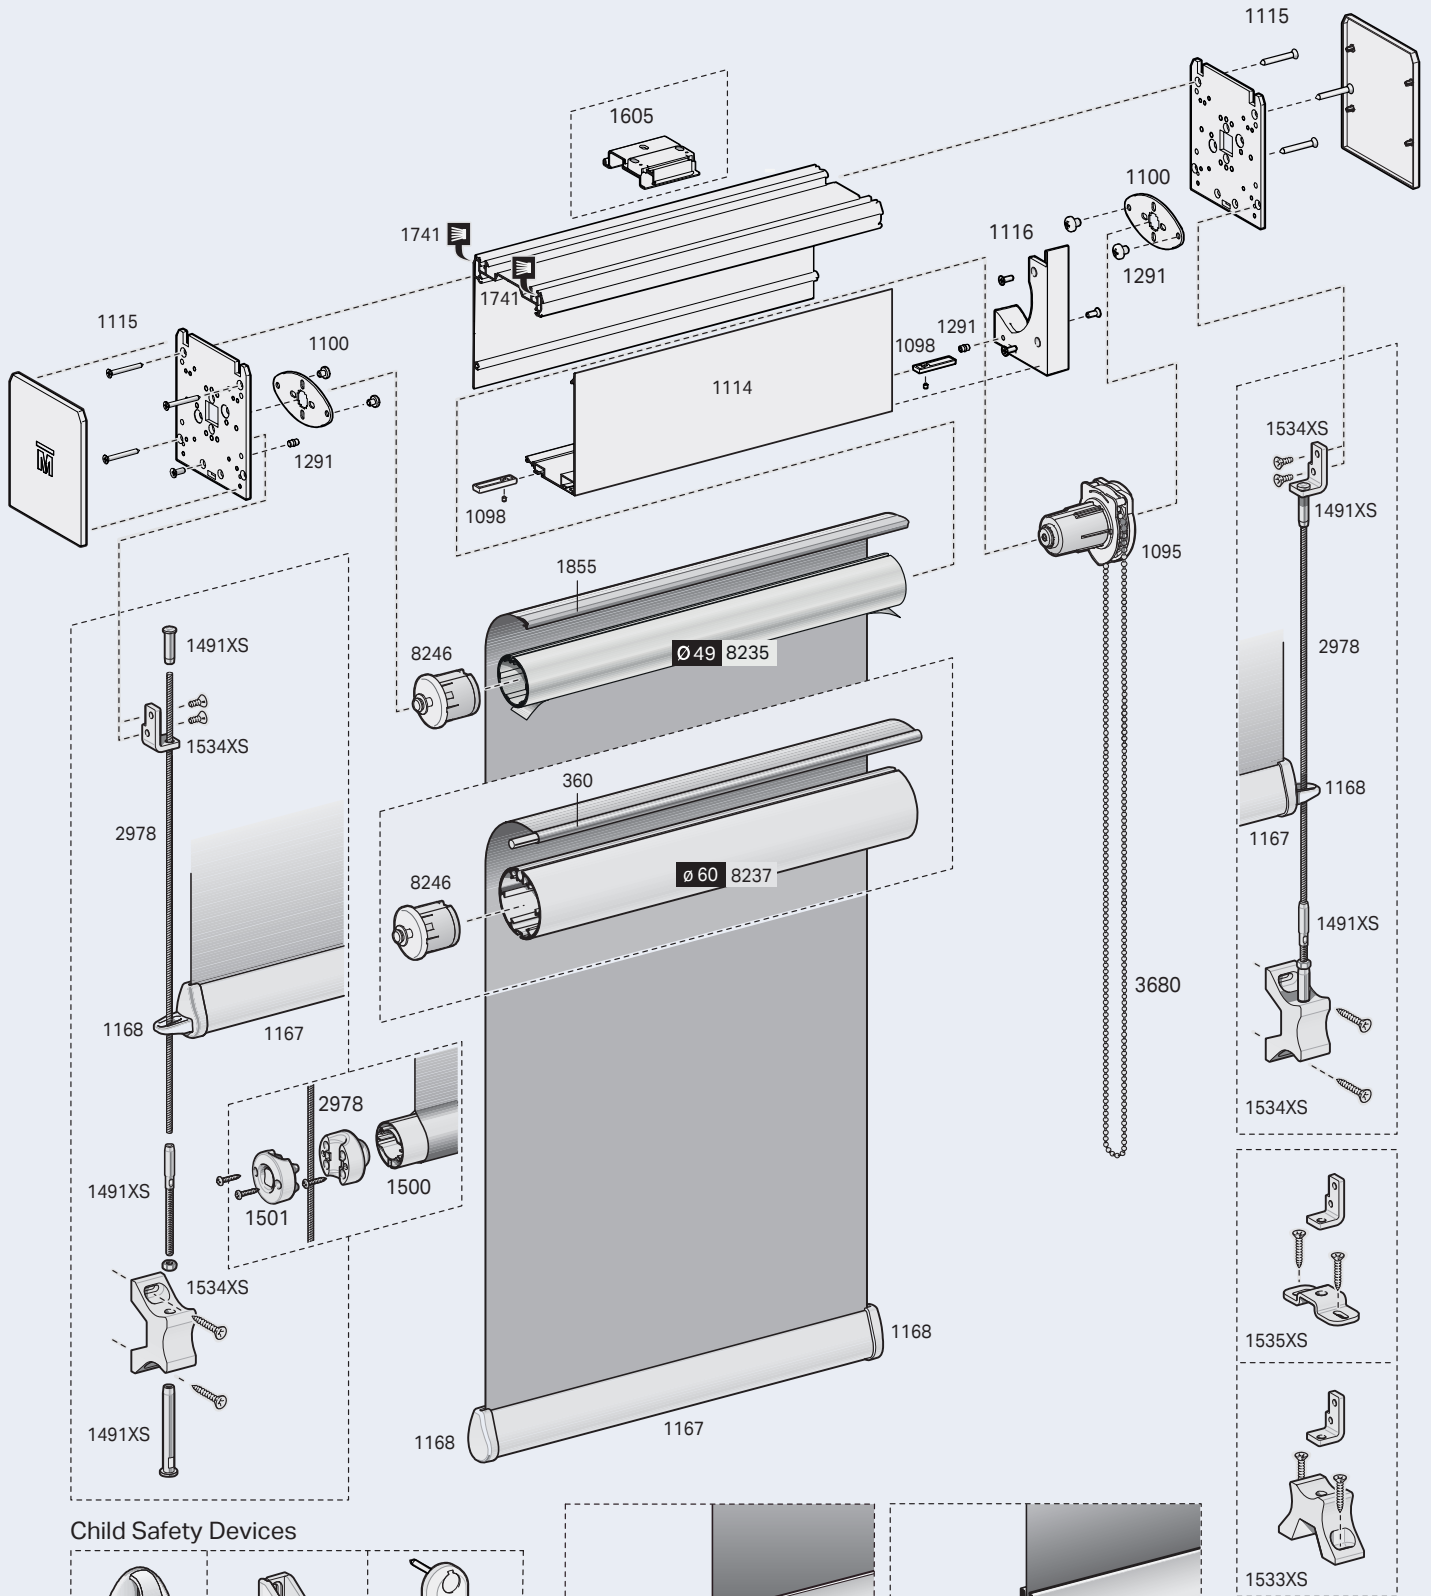

TOPBOX 285 - Steel and Perlon wire side guides

TOPBOX 285 - Aluminium side guides

Child Safety Devices

Topbox serie 200

TOPBOX 285 WPRO - Windproof aluminium side guides

TOPBOX 2115 - Steel cables side guides

Child Safety Devices

TOPBOX 2115 - Aluminium side guides

Child Safety Devices

TOPBOX 2115 WPRO - Windproof aluminium side guides

Child Safety Devices

Topbox serie 300

TOPBOX 385 - Steel wire side guides

TOPBOX 3115 - Steel wire side guides

Topbox serie 300

7.3.51

TOPBOX 3115 - Aluminium side guides

Topbox serie 400

TOPBOX 485 - Steel and Perlon wire side guides

TOPBOX 485 - Aluminium side guides

TOPBOX 4115 - Steel wire side guides

Topbox serie 400