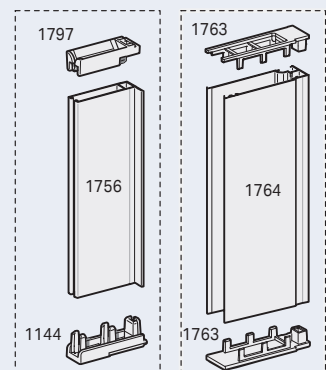

TOPBOX 285 - Steel and Perlon wire side guides

TOPBOX 285 - Aluminium side guides

Child Safety Devices

Topbox serie 200

TOPBOX 285 WPRO - Windproof aluminium side guides

TOPBOX 2115 - Steel cables side guides

Child Safety Devices

TOPBOX 2115 - Aluminium side guides

Child Safety Devices

TOPBOX 2115 WPRO - Windproof aluminium side guides

Child Safety Devices

Topbox serie 300

TOPBOX 385 - Steel wire side guides

TOPBOX 3115 - Steel wire side guides