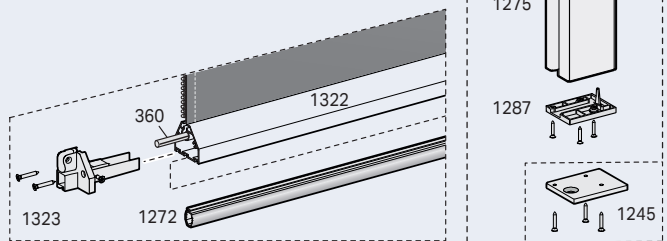

Child Safety Devices

TOPBOX 2115 - Aluminium side guides

Child Safety Devices

TOPBOX 2115 WPRO - Windproof aluminium side guides

Child Safety Devices

Topbox serie 300

TOPBOX 385 - Steel wire side guides

TOPBOX 385 - Aluminium side guides