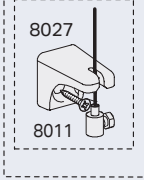

TOPBOX 185

TOPBOX 285 - Steel and Perlon wire side guides

Child Safety Devices

TOPBOX 285 - Aluminium side guides

Child Safety Devices

Topbox serie 200

TOPBOX 285 WPRO - Windproof aluminium side guides

TOPBOX 2115 - Steel cables side guides