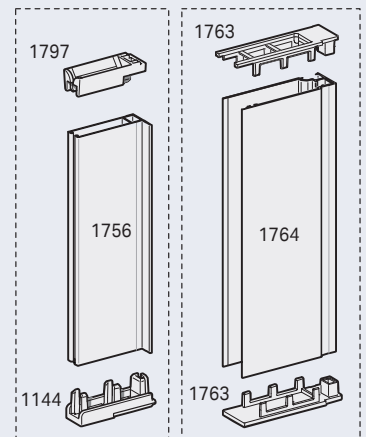

TOPBOX 185

TOPBOX 285 - Steel and Perlon wire side guides

Child Safety Devices

TOPBOX 285 - Aluminium side guides

Child Safety Devices

Topbox serie 200

TOPBOX 285 WPRO - Windproof aluminium side guides

TOPBOX 2115 - Steel cables side guides