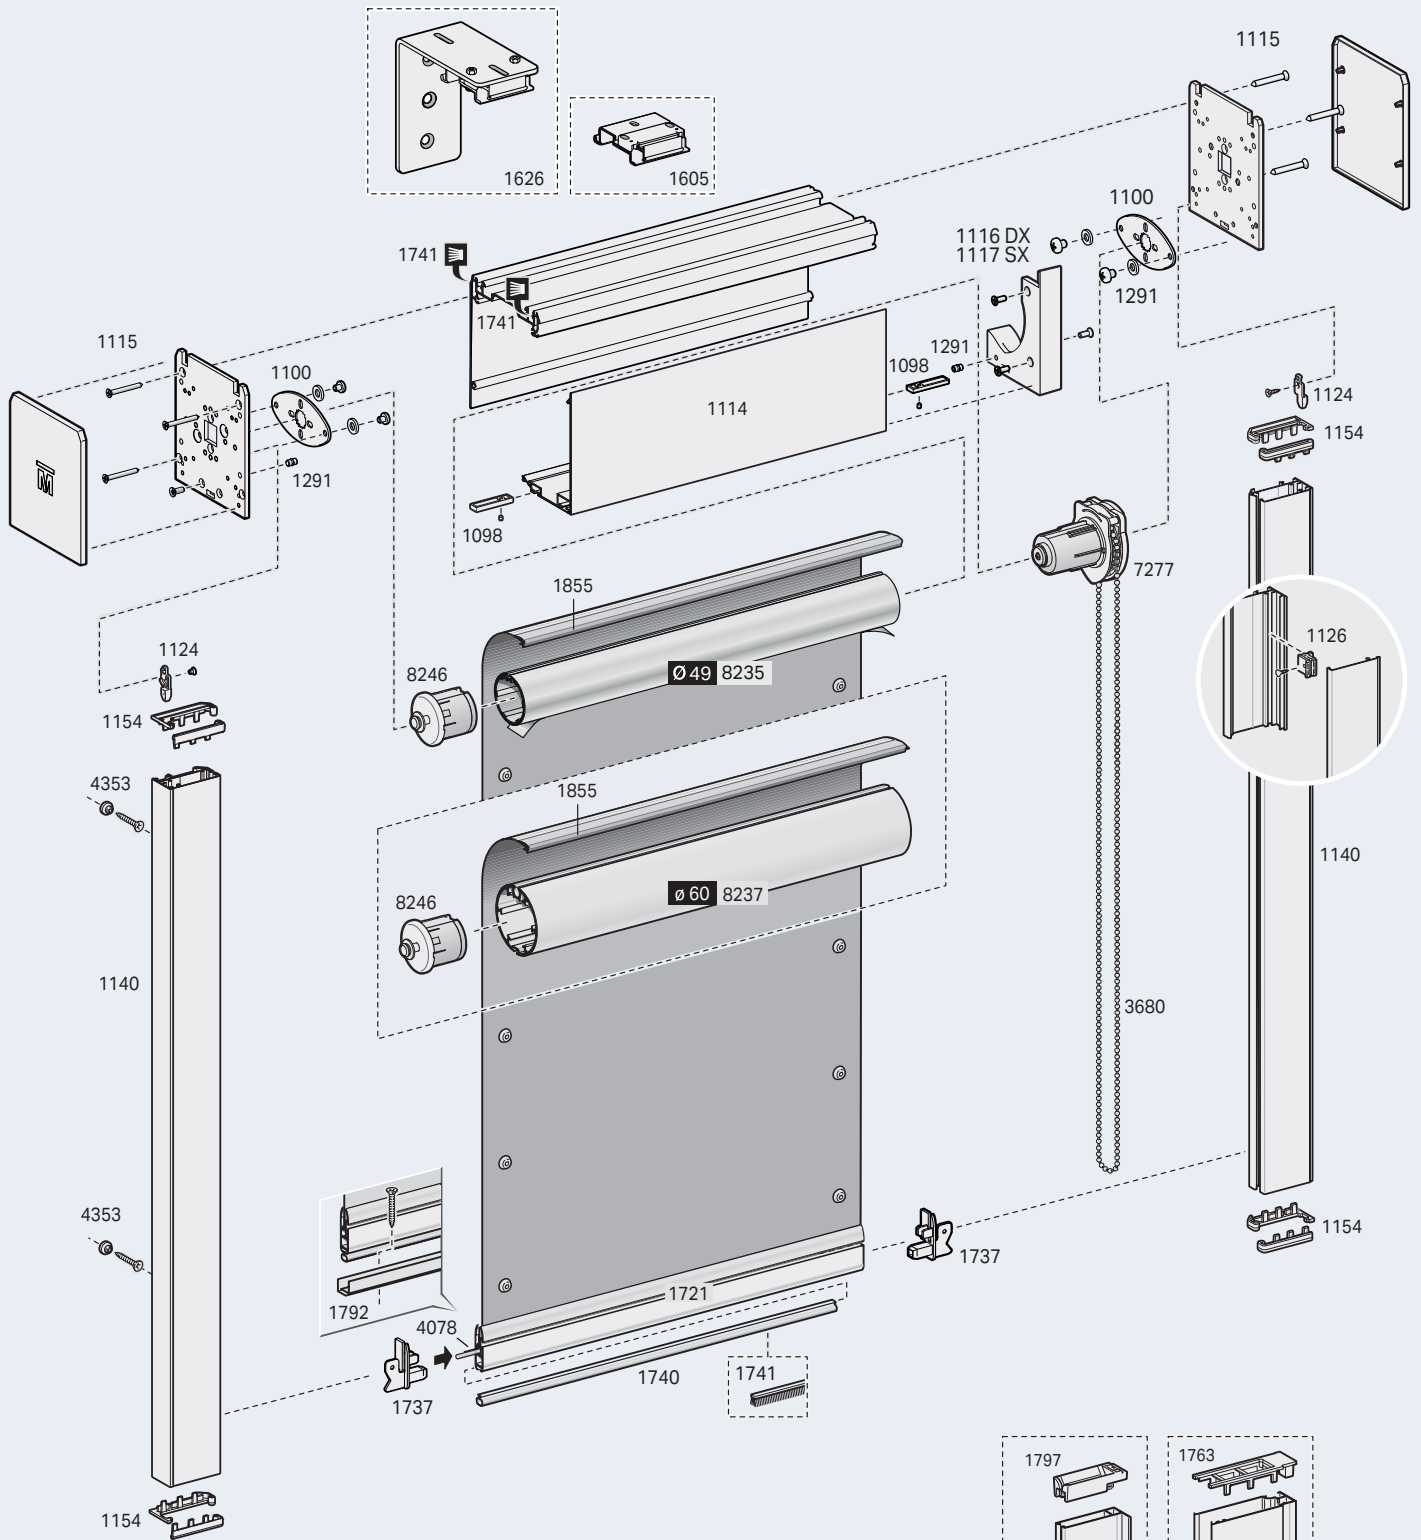

7.3.48

Topbox serie 100

TOPBOX 185

TOPBOX 285 - Steel and Perlon wire side guides

Child Safety Devices

7.3.50

Topbox serie 200

TOPBOX 285 - Aluminium side guides

Child Safety Devices

Topbox serie 200

7.3.51

TOPBOX 285 WPRO - Windproof aluminium side guides

TOPBOX 2115 - Steel cables side guides

Child Safety Devices

TOPBOX 2115 - Aluminium side guides

Child Safety Devices

7.3.54

Topbox serie 200

TOPBOX 2115 WPRO - Windproof aluminium side guides

Child Safety Devices

Topbox serie 300

7.3.55

TOPBOX 385 - Steel wire side guides

Topbox serie 300