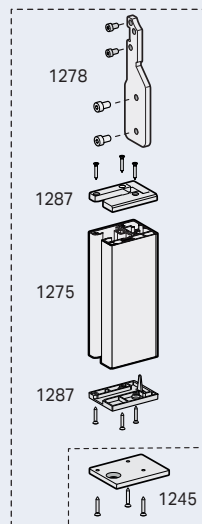

7.3.48

Topbox serie 100

TOPBOX 185

TOPBOX 285 - Steel and Perlon wire side guides

Child Safety Devices

7.3.50

Topbox serie 200

TOPBOX 285 - Aluminium side guides

Child Safety Devices

Topbox serie 200

7.3.51

TOPBOX 285 WPRO - Windproof aluminium side guides

TOPBOX 2115 - Steel cables side guides

Child Safety Devices

TOPBOX 2115 - Aluminium side guides

Child Safety Devices

7.3.54

Topbox serie 200

TOPBOX 2115 WPRO - Windproof aluminium side guides

Child Safety Devices

Topbox serie 300

7.3.55

TOPBOX 385 - Steel wire side guides

Topbox serie 300