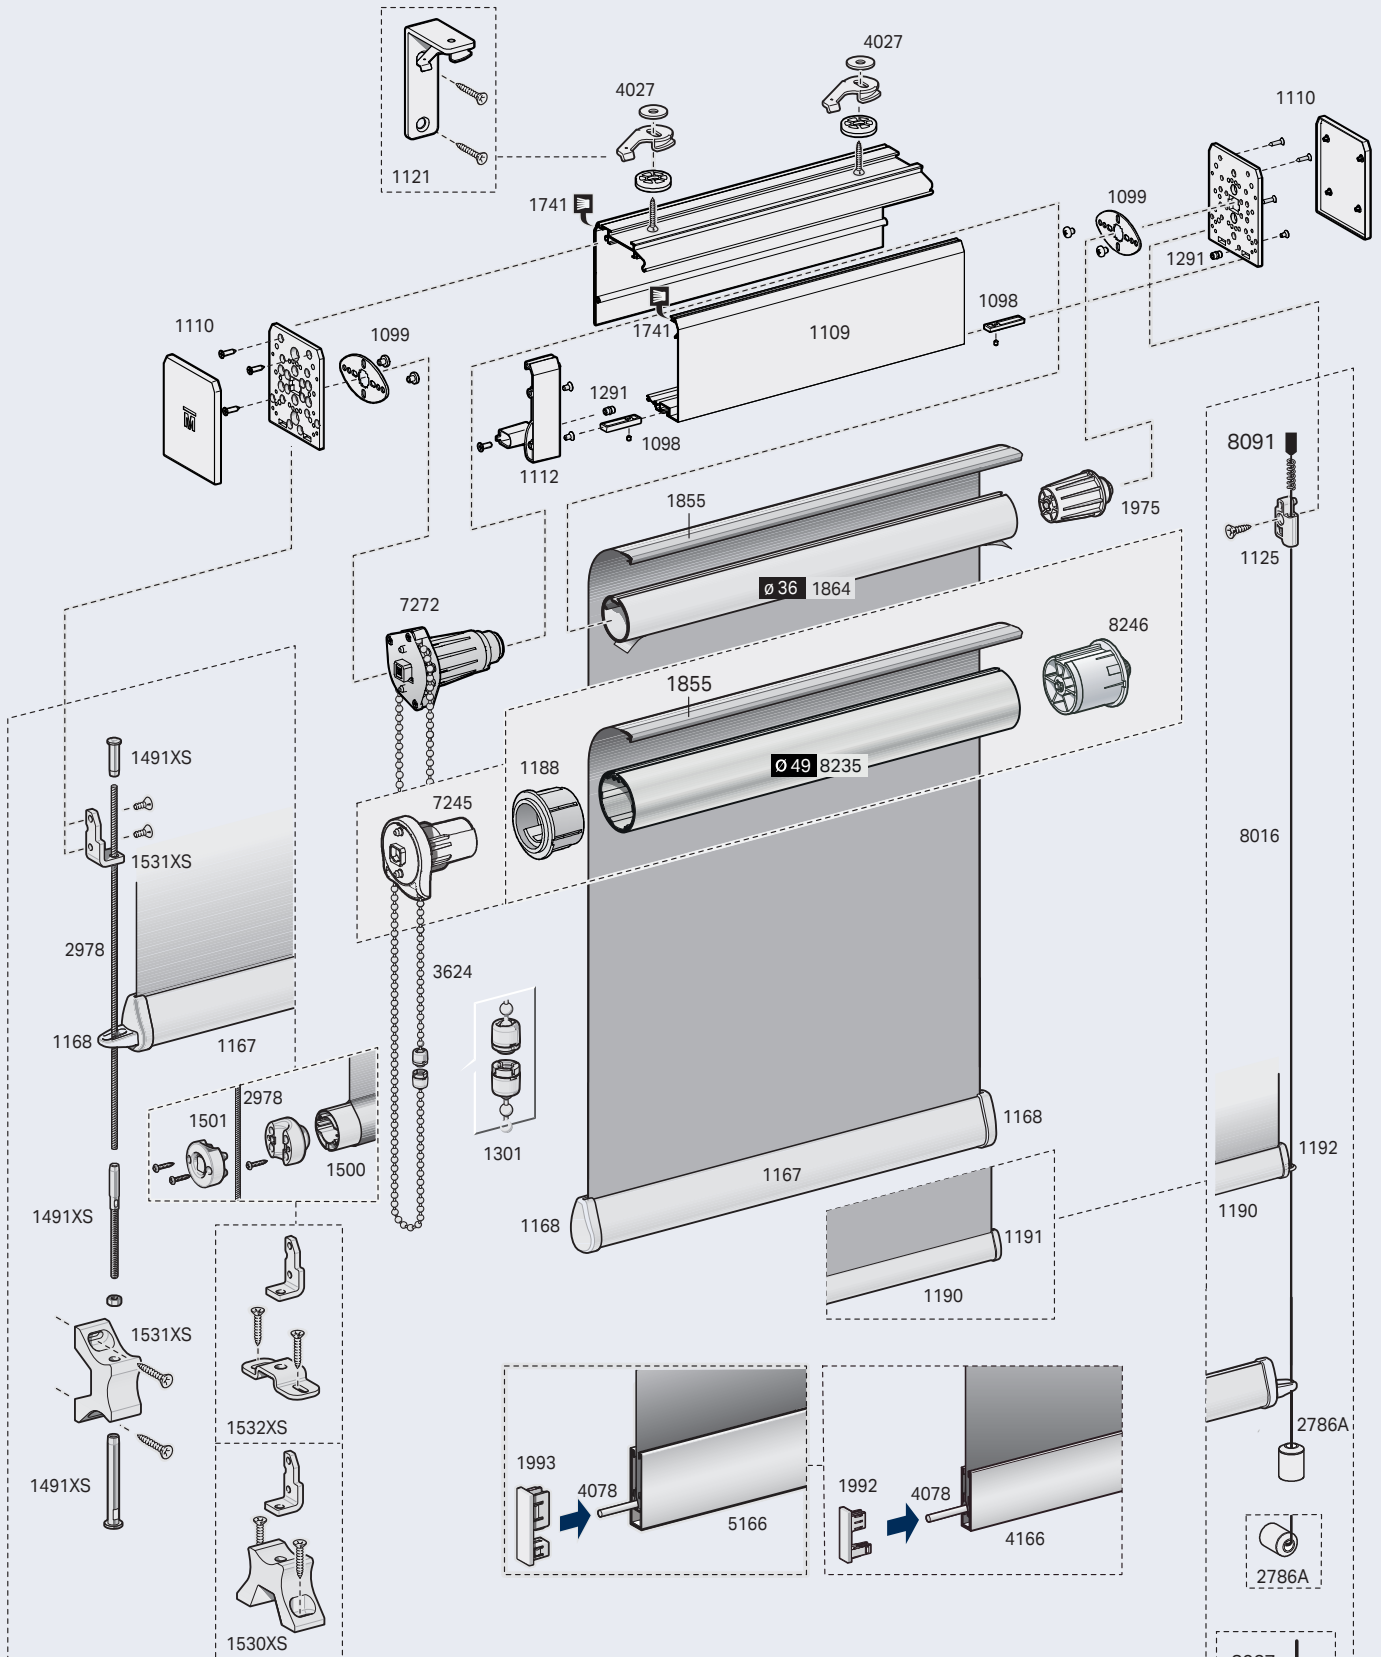

TOPBOX 185

TOPBOX 285 - Steel and Perlon wire side guides

Child Safety Devices

TOPBOX 285 - Aluminium side guides

Child Safety Devices

Topbox serie 200

TOPBOX 285 WPRO - Windproof aluminium side guides

TOPBOX 2115 - Steel cables side guides

Child Safety Devices

TOPBOX 2115 - Aluminium side guides

Child Safety Devices

TOPBOX 2115 WPRO - Windproof aluminium side guides

Child Safety Devices

Topbox serie 300

TOPBOX 385 - Steel wire side guides

TOPBOX 385 - Aluminium side guides

Topbox serie 300

7.3.49

TOPBOX 385 WPRO - Windproof aluminium side guides

TOPBOX 3115 - Steel wire side guides

Topbox serie 300

7.3.51

TOPBOX 3115 - Aluminium side guides

TOPBOX 3115 WPRO - Windproof aluminium side guides

Topbox serie 400

TOPBOX 485 - Steel and Perlon wire side guides

Topbox serie 400

TOPBOX 485 - Aluminium side guides

Topbox serie 400

TOPBOX 485 WPRO - Windproof aluminium side guides

TOPBOX 4115 - Steel wire side guides