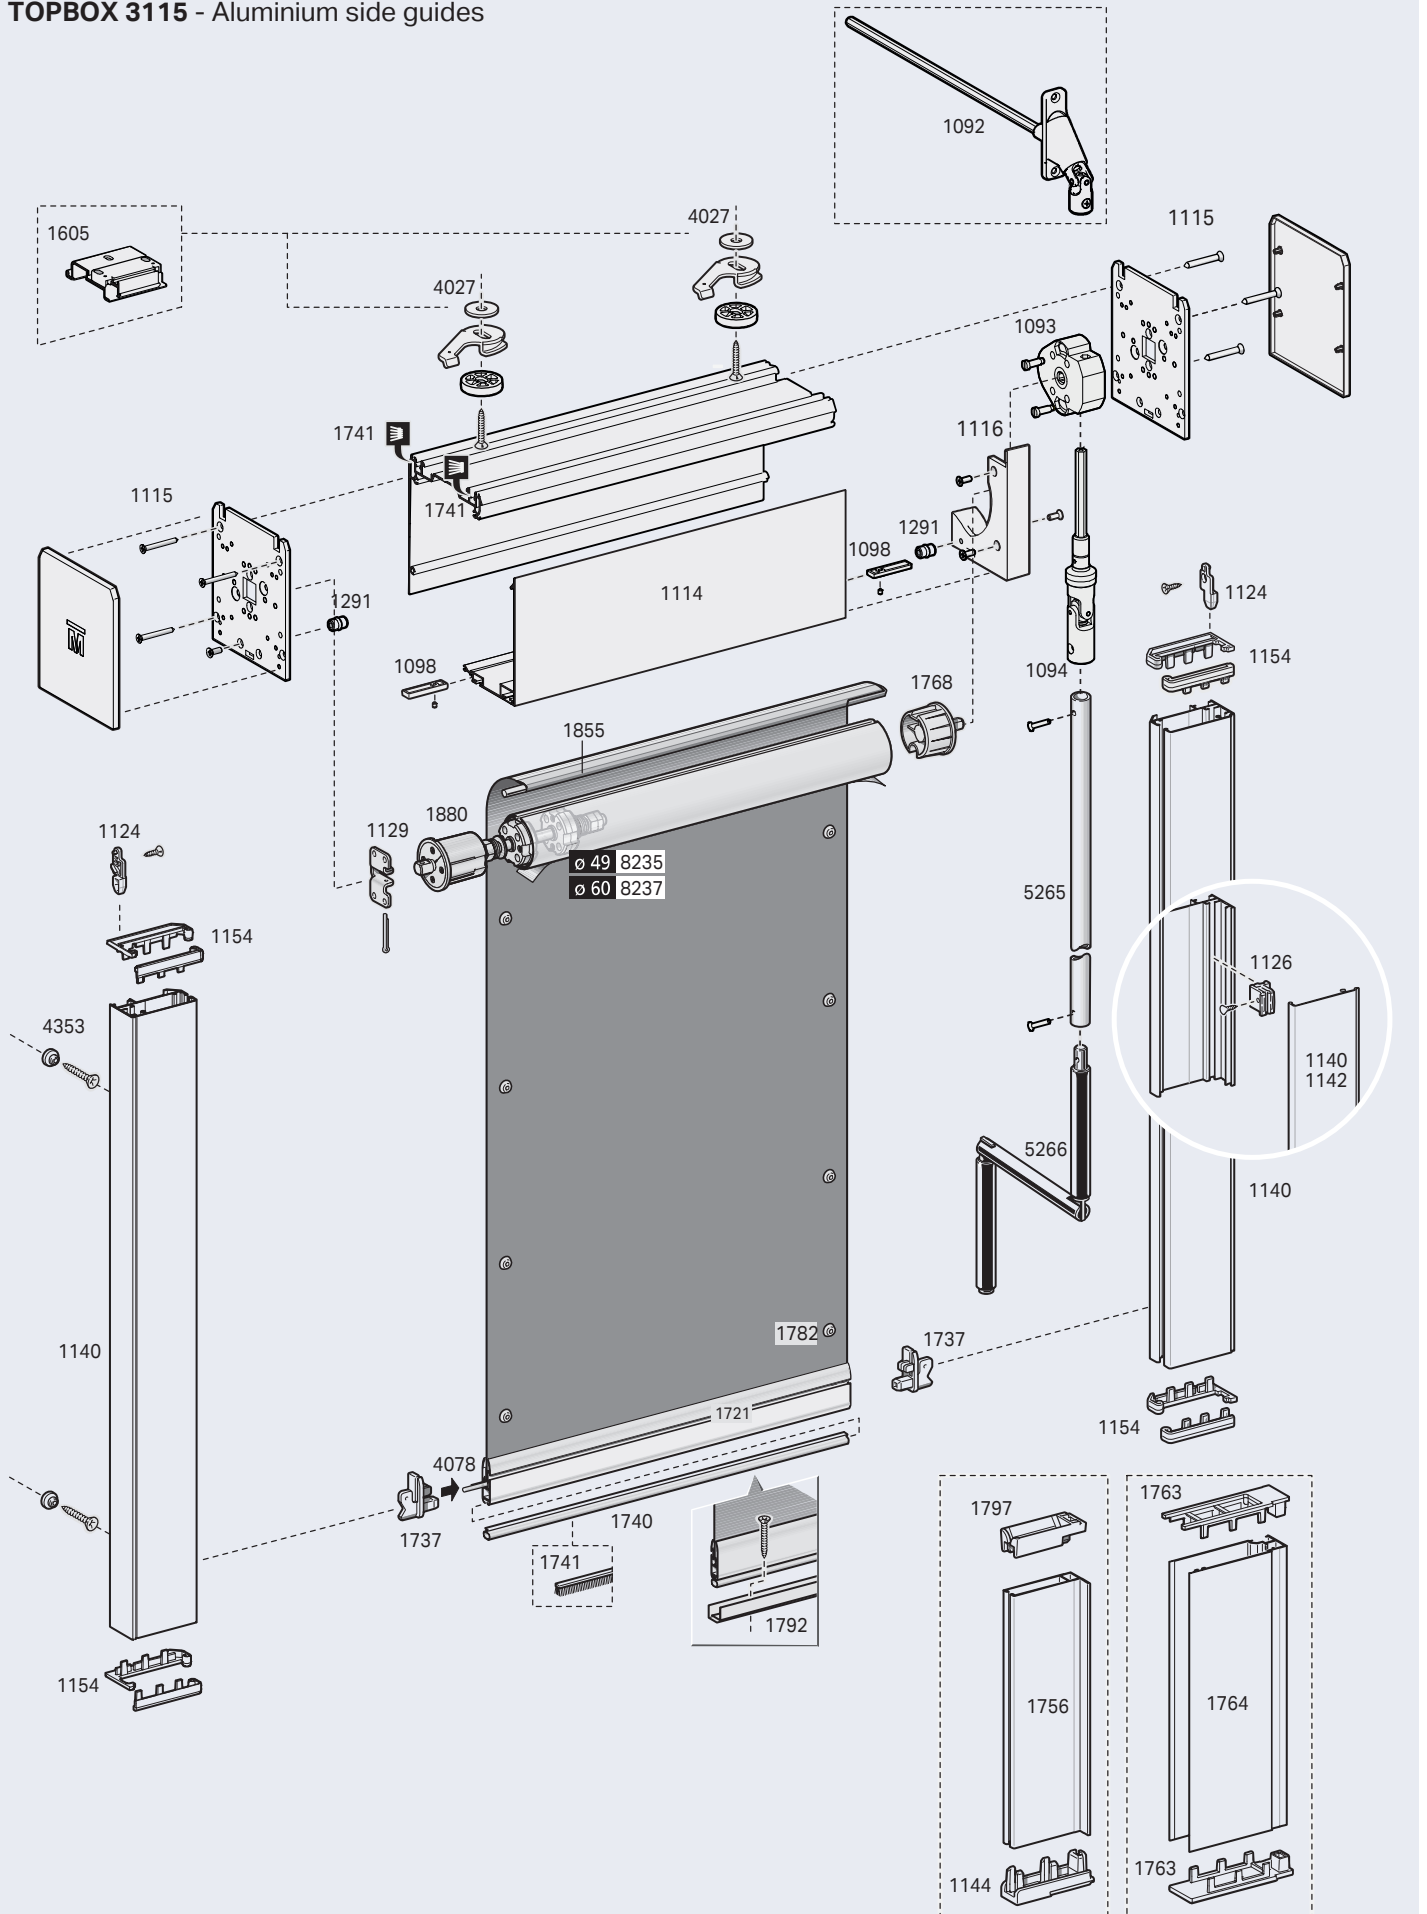

TOPBOX 185

TOPBOX 285 - Steel and Perlon wire side guides

Child Safety Devices

TOPBOX 285 - Aluminium side guides

Child Safety Devices

Topbox serie 200

TOPBOX 285 WPRO - Windproof aluminium side guides

TOPBOX 2115 - Steel cables side guides

Child Safety Devices

TOPBOX 2115 - Aluminium side guides

Child Safety Devices

TOPBOX 2115 WPRO - Windproof aluminium side guides

Child Safety Devices

Topbox serie 300

TOPBOX 385 - Steel wire side guides

TOPBOX 385 - Aluminium side guides

Topbox serie 300

7.3.49

TOPBOX 385 WPRO - Windproof aluminium side guides

TOPBOX 3115 - Steel wire side guides

Topbox serie 300

7.3.51

TOPBOX 3115 - Aluminium side guides

TOPBOX 3115 WPRO - Windproof aluminium side guides

Topbox serie 400

TOPBOX 485 - Steel and Perlon wire side guides

Topbox serie 400

TOPBOX 485 - Aluminium side guides

Topbox serie 400

TOPBOX 485 WPRO - Windproof aluminium side guides

TOPBOX 4115 - Steel wire side guides