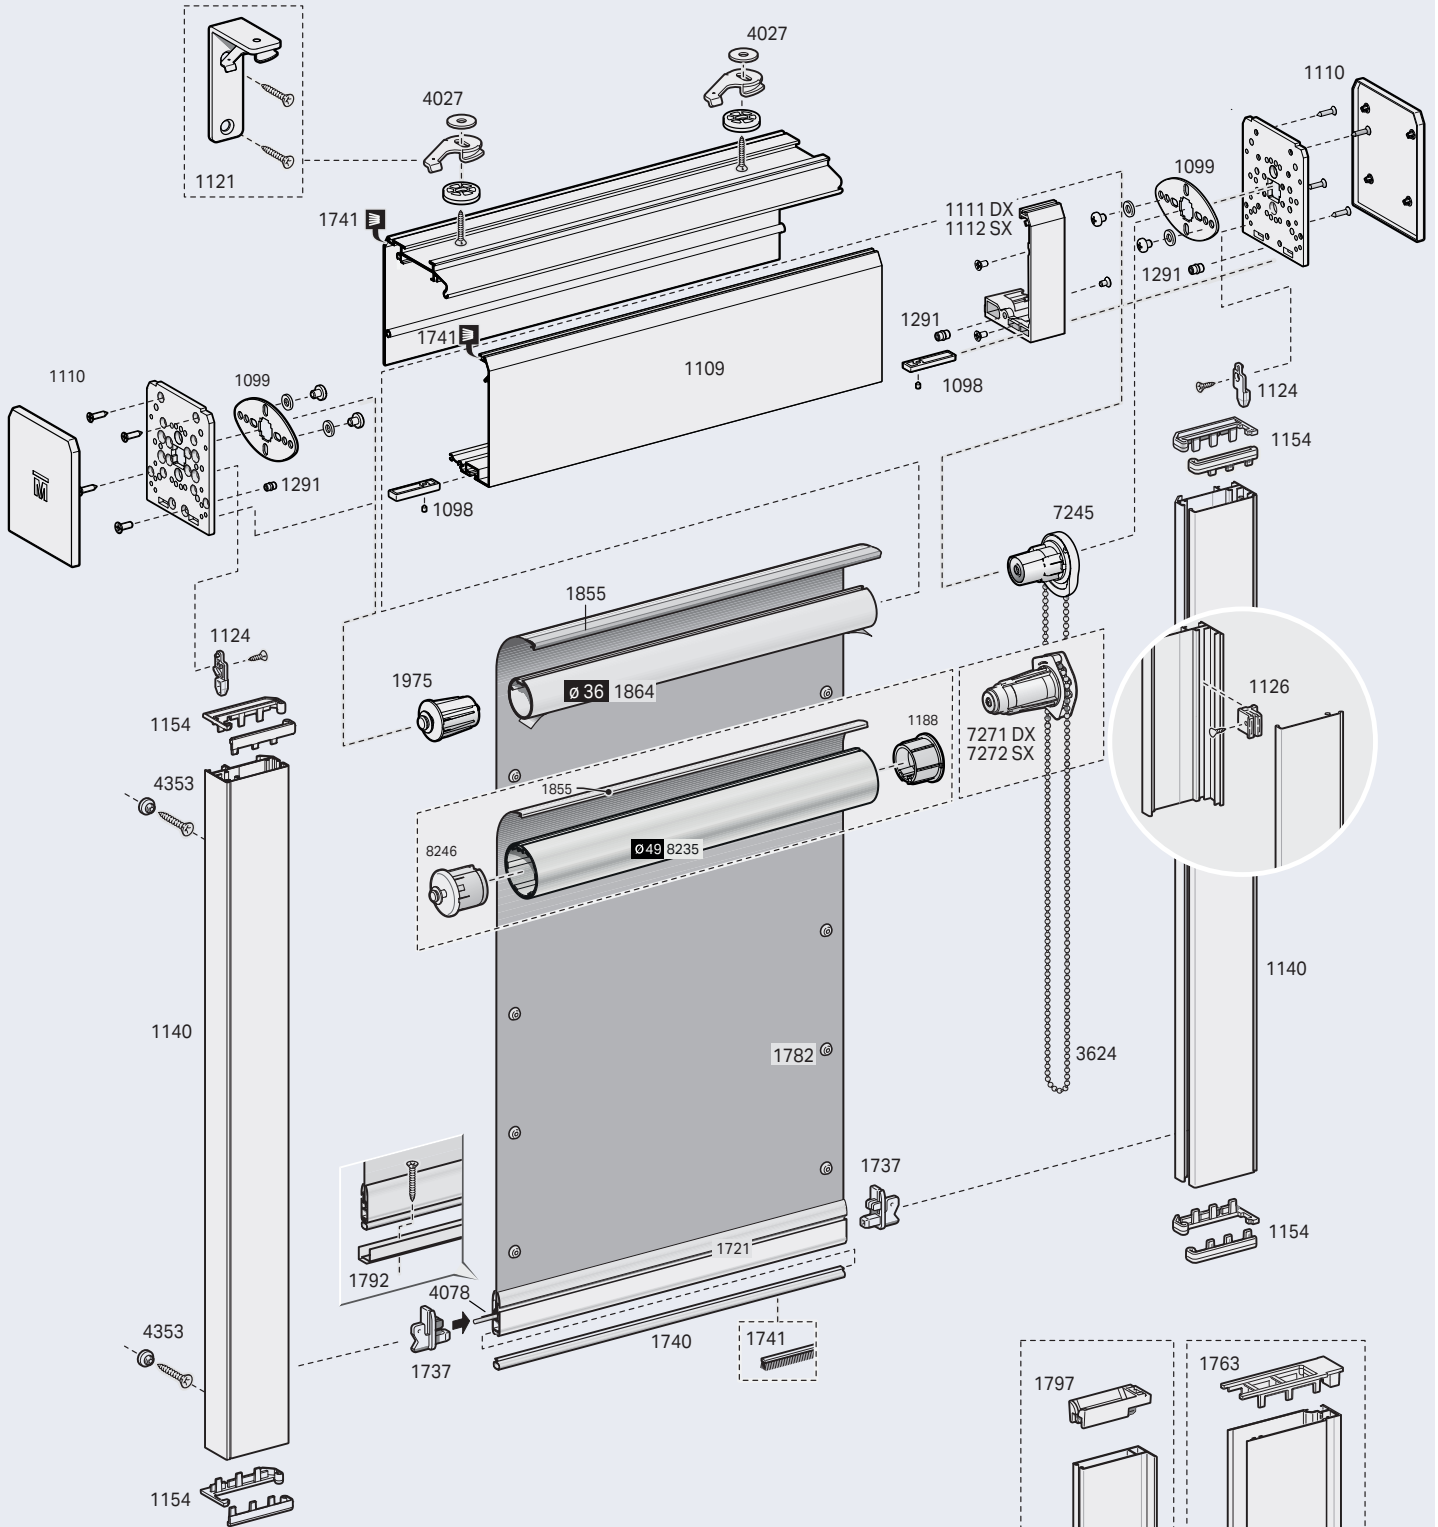

7.3.48

Topbox serie 100

TOPBOX 185

TOPBOX 285 - Steel and Perlon wire side guides

Child Safety Devices

7.3.50

Topbox serie 200

TOPBOX 285 - Aluminium side guides

Child Safety Devices

Topbox serie 200

7.3.51

TOPBOX 285 WPRO - Windproof aluminium side guides

TOPBOX 2115 - Steel cables side guides

Child Safety Devices

TOPBOX 2115 - Aluminium side guides

Child Safety Devices

7.3.54

Topbox serie 200

TOPBOX 2115 WPRO - Windproof aluminium side guides

Child Safety Devices

Topbox serie 300

7.3.55

TOPBOX 385 - Steel wire side guides

Topbox serie 300