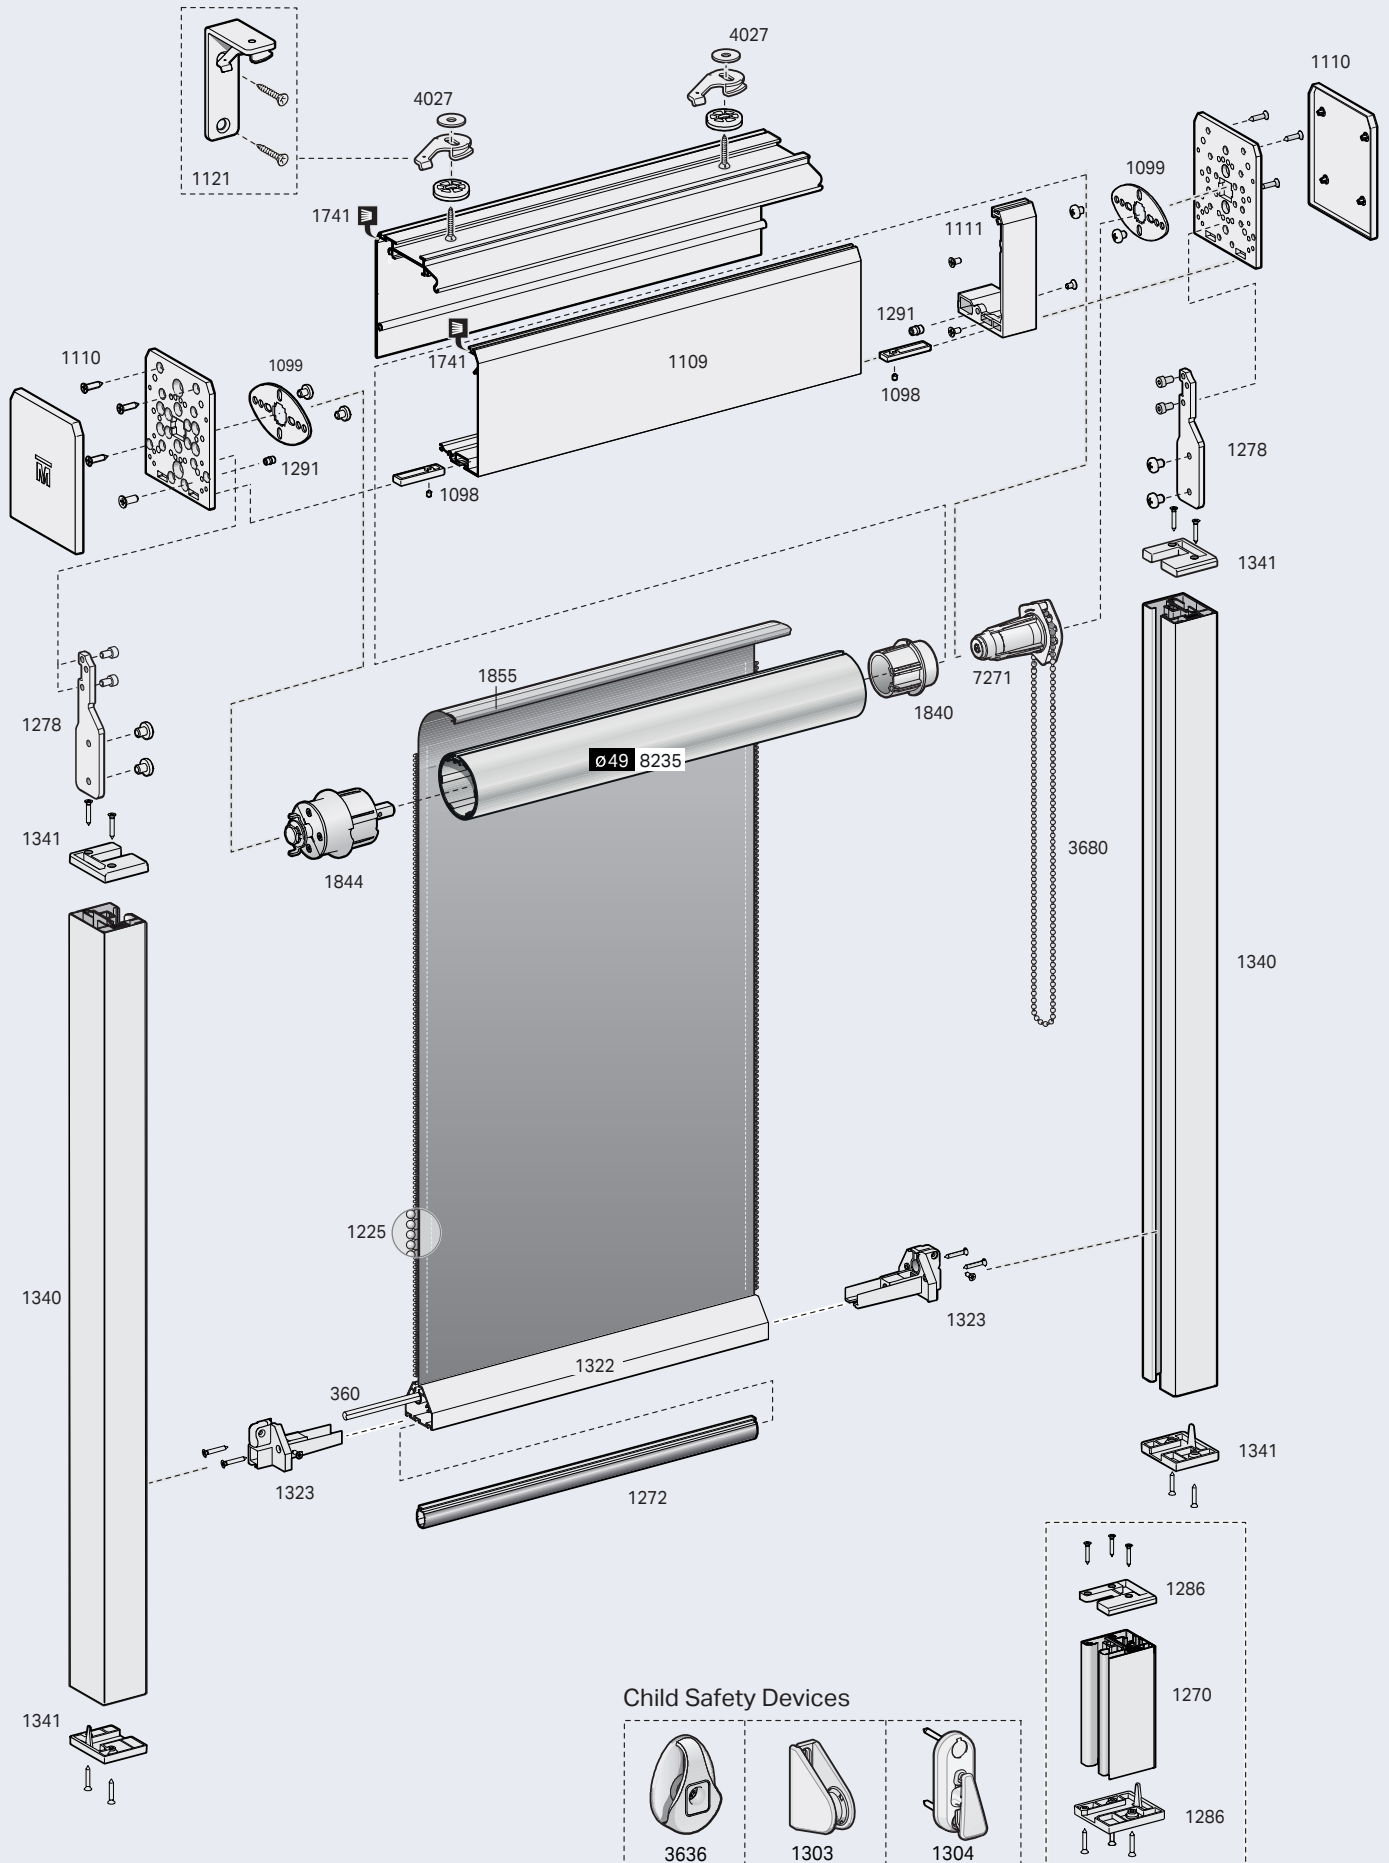

TOPBOX 185

TOPBOX 285 - Steel and Perlon wire side guides

Child Safety Devices

TOPBOX 285 - Aluminium side guides

Child Safety Devices

Topbox serie 200

TOPBOX 285 WPRO - Windproof aluminium side guides

TOPBOX 2115 - Steel cables side guides

Child Safety Devices

TOPBOX 2115 - Aluminium side guides

Child Safety Devices

TOPBOX 2115 WPRO - Windproof aluminium side guides

Child Safety Devices

Topbox serie 300

TOPBOX 385 - Steel wire side guides

TOPBOX 385 - Aluminium side guides