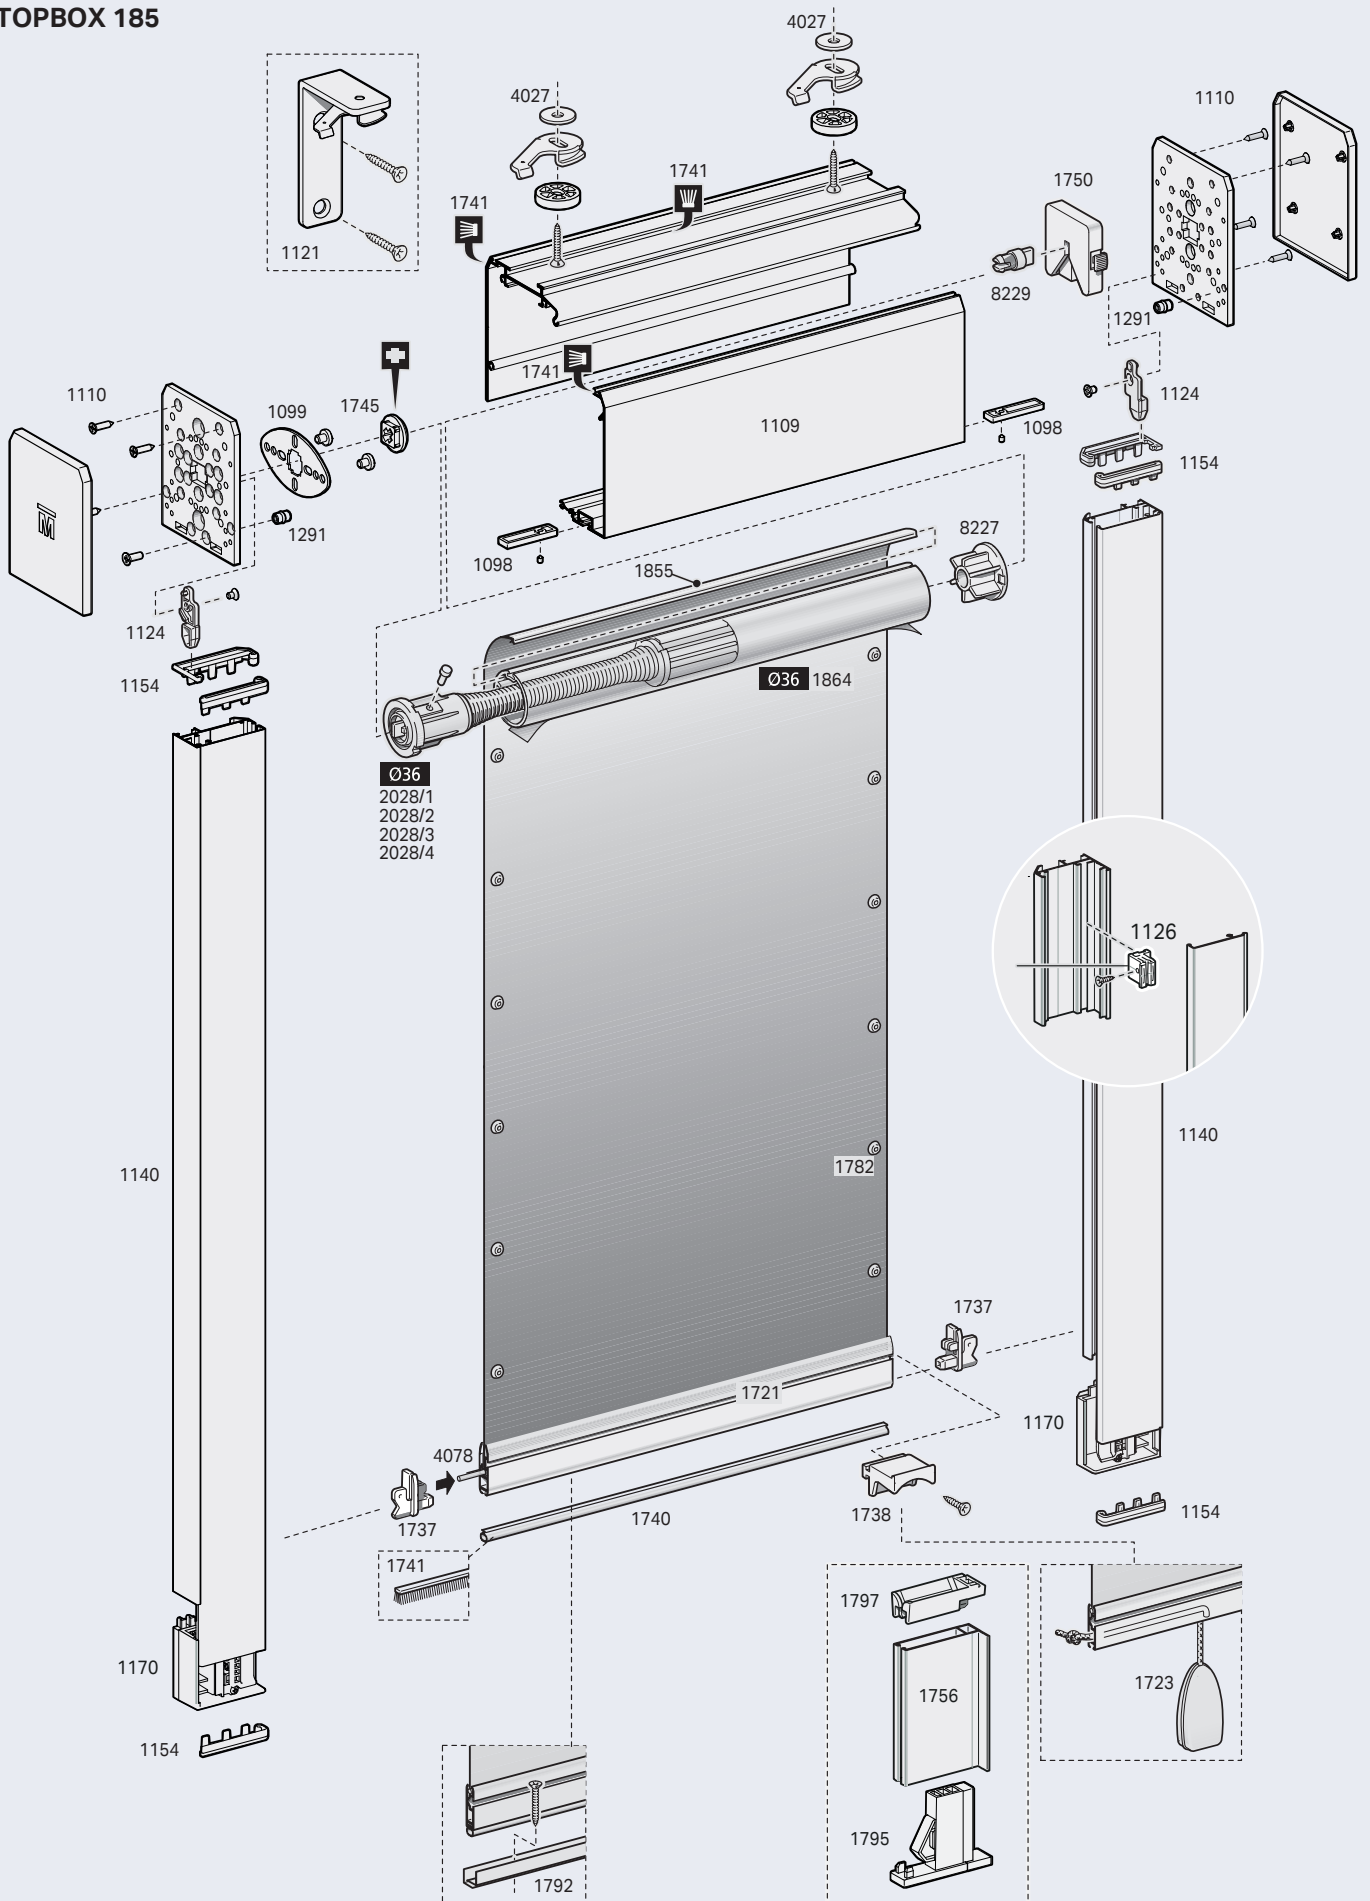

TOPBOX 185

TOPBOX 285 - Steel and Perlon wire side guides

Child Safety Devices

TOPBOX 285 - Aluminium side guides

Child Safety Devices

Topbox serie 200

TOPBOX 285 WPRO - Windproof aluminium side guides

TOPBOX 2115 - Steel cables side guides

Child Safety Devices

TOPBOX 2115 - Aluminium side guides

Child Safety Devices

TOPBOX 2115 WPRO - Windproof aluminium side guides

Child Safety Devices

Topbox serie 300

TOPBOX 385 - Steel wire side guides

TOPBOX 385 - Aluminium side guides

Topbox serie 300

7.3.49

TOPBOX 385 WPRO - Windproof aluminium side guides

TOPBOX 3115 - Steel wire side guides

Topbox serie 300

7.3.51

TOPBOX 3115 - Aluminium side guides

TOPBOX 3115 WPRO - Windproof aluminium side guides

Topbox serie 400

TOPBOX 485 - Steel and Perlon wire side guides

Topbox serie 400

TOPBOX 485 - Aluminium side guides

Topbox serie 400

TOPBOX 485 WPRO - Windproof aluminium side guides

TOPBOX 4115 - Steel wire side guides