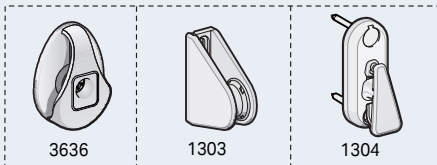

TOPBOX 185

TOPBOX 285 - Steel and Perlon wire side guides

Child Safety Devices

TOPBOX 285 - Aluminium side guides

Child Safety Devices

Topbox serie 200

TOPBOX 285 WPRO - Windproof aluminium side guides

TOPBOX 2115 - Steel cables side guides

Child Safety Devices

TOPBOX 2115 - Aluminium side guides

Child Safety Devices

TOPBOX 2115 WPRO - Windproof aluminium side guides

Child Safety Devices

Topbox serie 300

TOPBOX 385 - Steel wire side guides

TOPBOX 385 - Aluminium side guides

Topbox serie 300

7.3.49

TOPBOX 385 WPRO - Windproof aluminium side guides

TOPBOX 3115 - Steel wire side guides

Topbox serie 300

7.3.51

TOPBOX 3115 - Aluminium side guides

TOPBOX 3115 WPRO - Windproof aluminium side guides