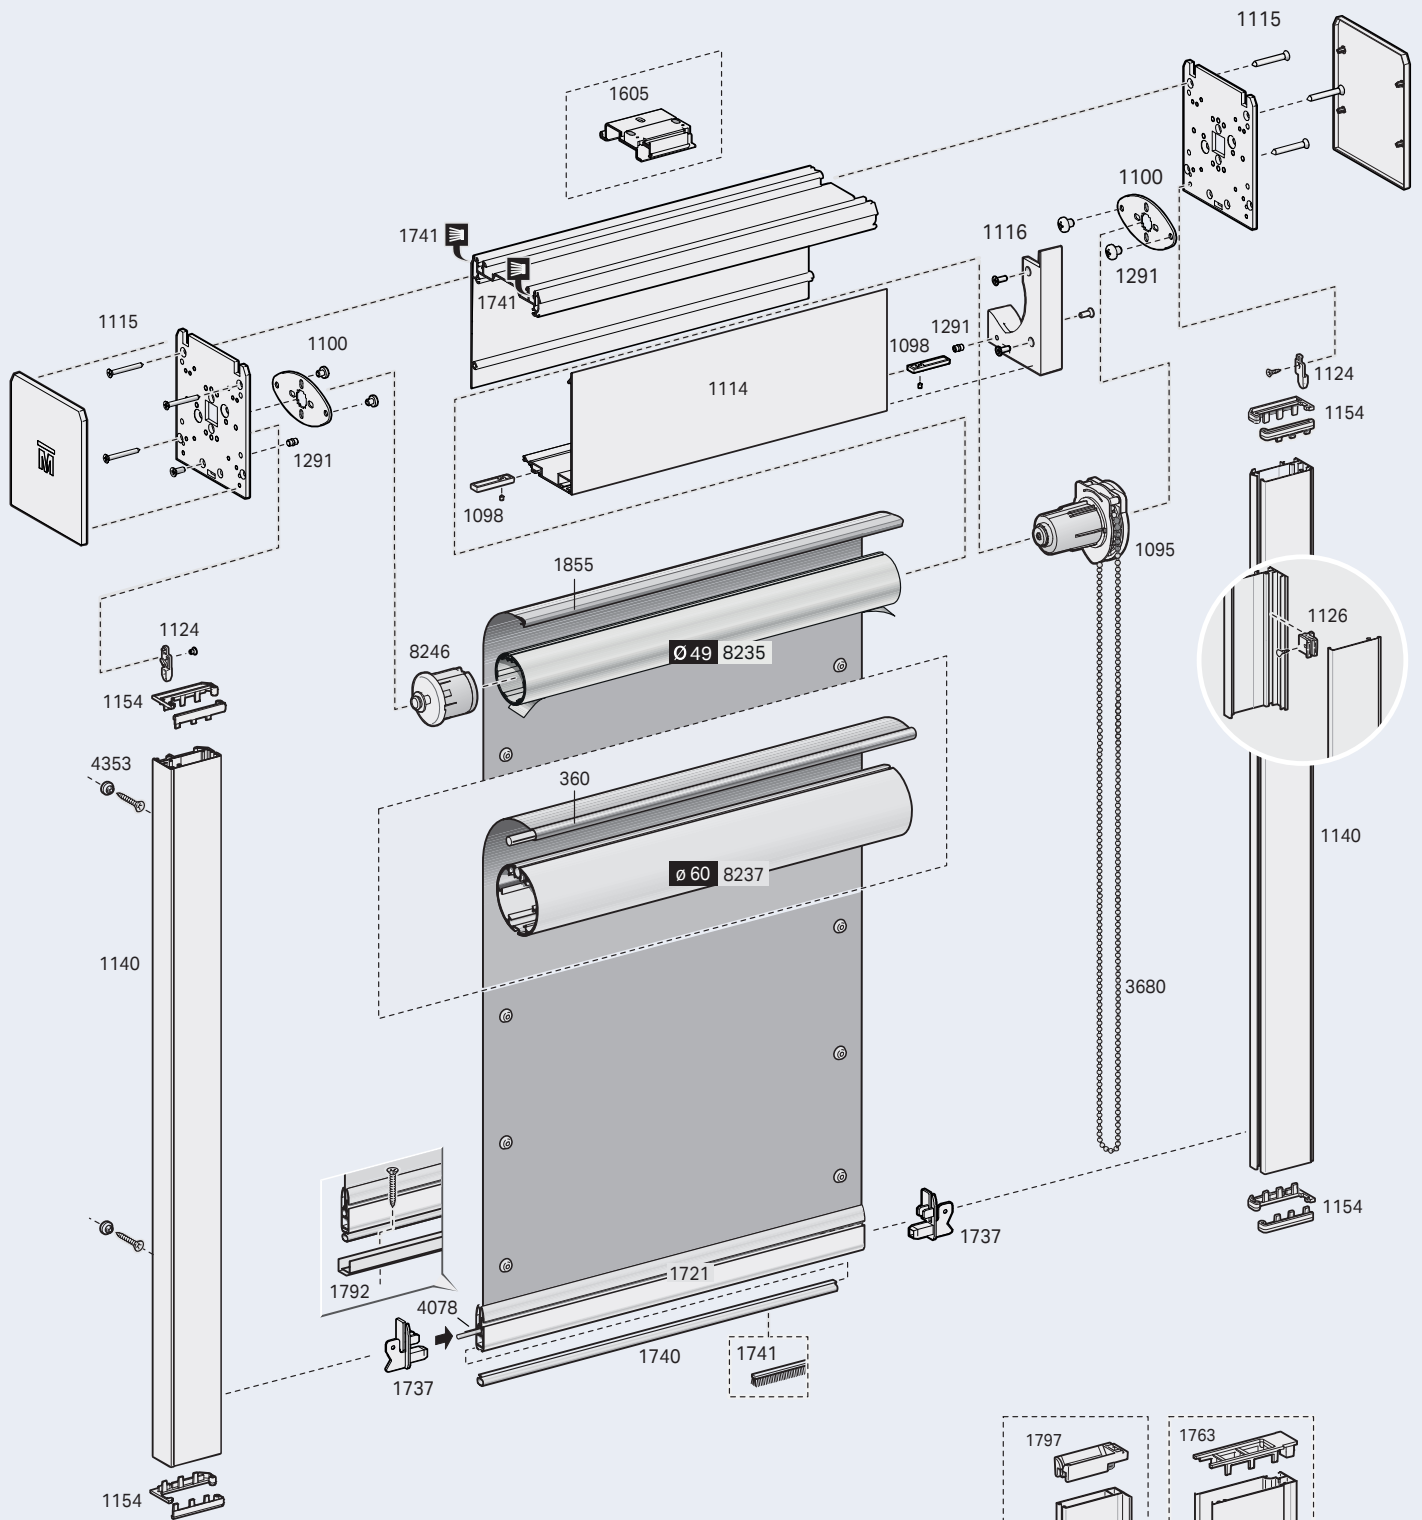

TOPBOX 185

TOPBOX 285 - Steel and Perlon wire side guides

Child Safety Devices

TOPBOX 285 - Aluminium side guides

Child Safety Devices

Topbox serie 200

TOPBOX 285 WPRO - Windproof aluminium side guides

TOPBOX 2115 - Steel cables side guides

Child Safety Devices

TOPBOX 2115 - Aluminium side guides

Child Safety Devices

TOPBOX 2115 WPRO - Windproof aluminium side guides

Child Safety Devices

Topbox serie 300

TOPBOX 385 - Steel wire side guides

TOPBOX 385 - Aluminium side guides