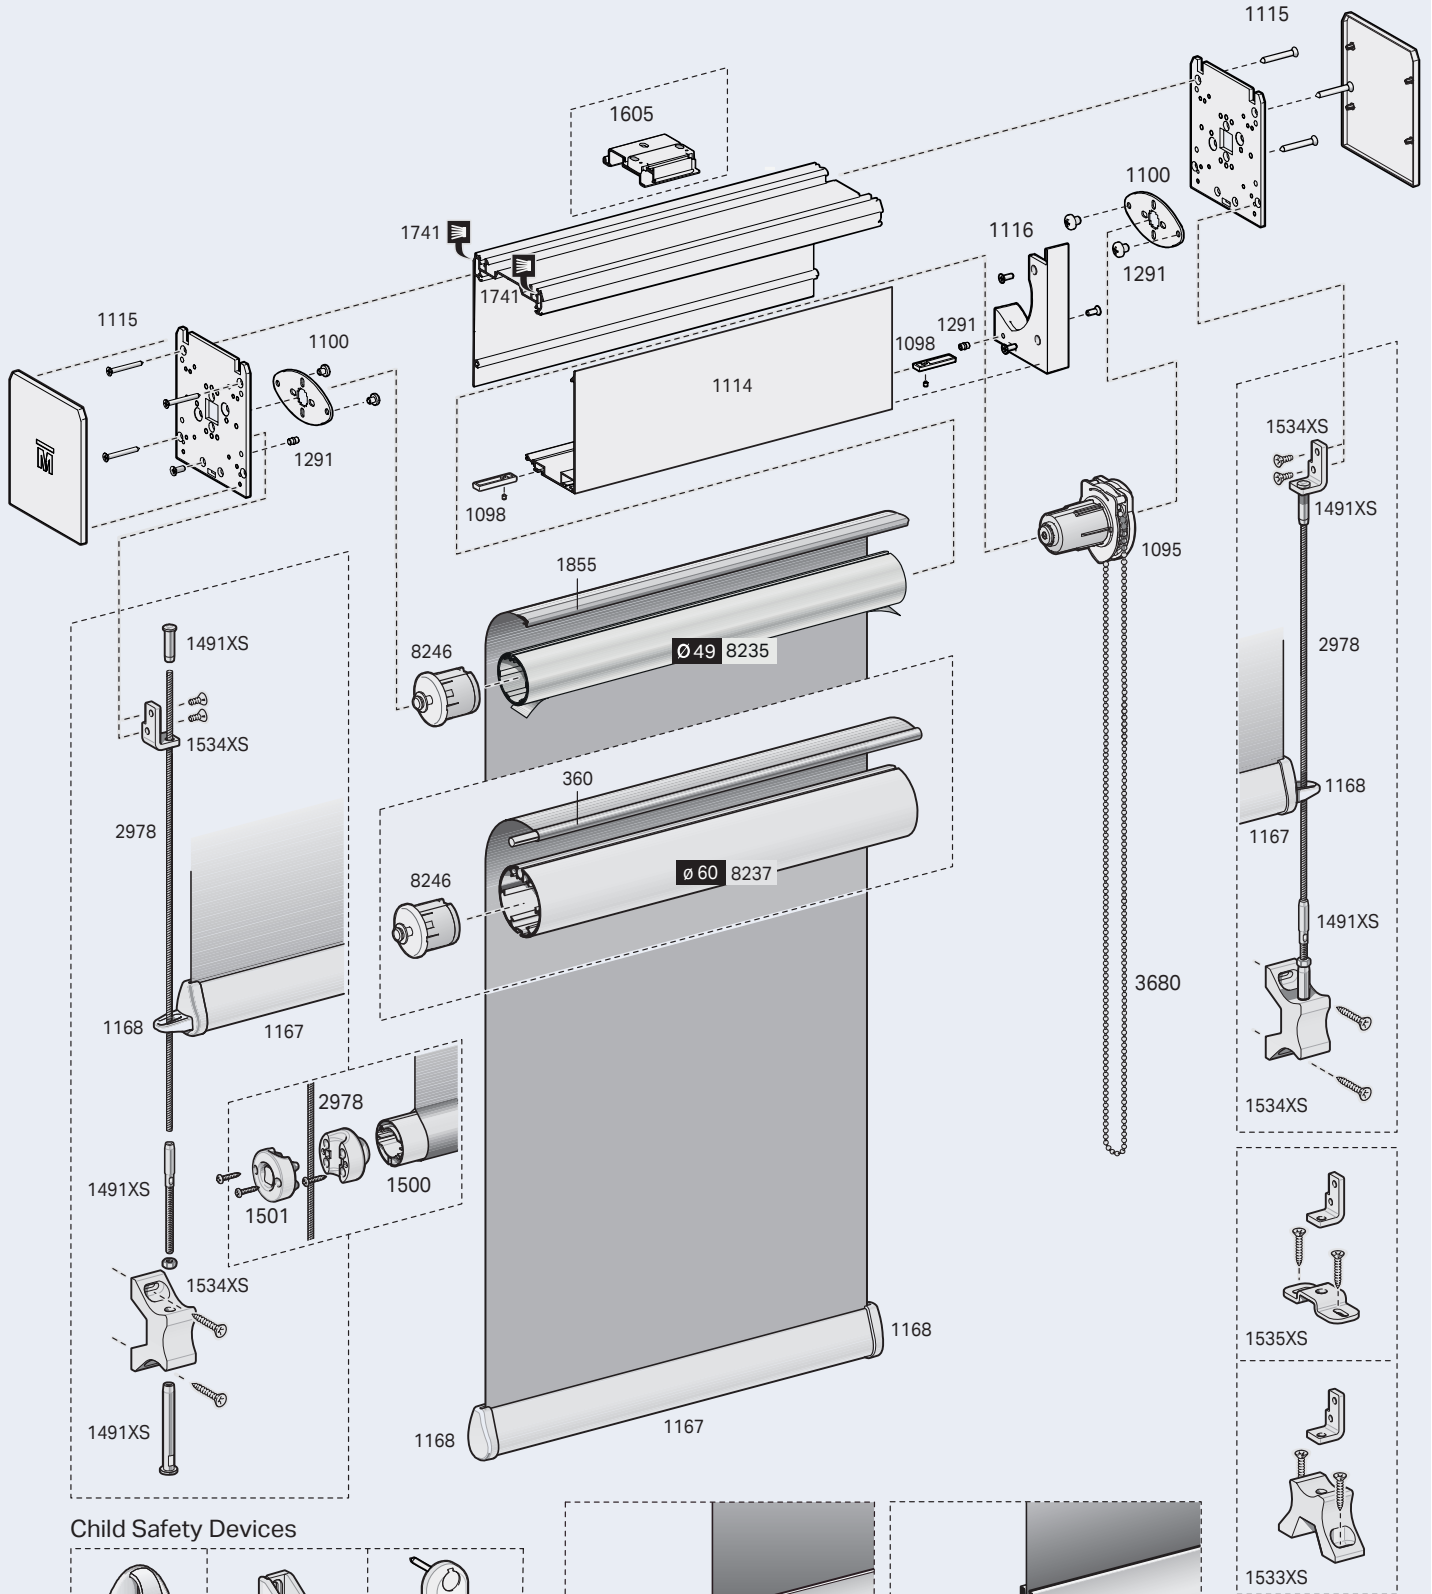

TOPBOX 185

TOPBOX 285 - Steel and Perlon wire side guides

Child Safety Devices

TOPBOX 285 - Aluminium side guides

Child Safety Devices

Topbox serie 200

TOPBOX 285 WPRO - Windproof aluminium side guides

TOPBOX 2115 - Steel cables side guides

Child Safety Devices

TOPBOX 2115 - Aluminium side guides

Child Safety Devices

TOPBOX 2115 WPRO - Windproof aluminium side guides

Child Safety Devices

Topbox serie 300

TOPBOX 385 - Steel wire side guides

TOPBOX 385 - Aluminium side guides

Topbox serie 300

7.3.49

TOPBOX 385 WPRO - Windproof aluminium side guides

TOPBOX 3115 - Steel wire side guides

Topbox serie 300

7.3.51

TOPBOX 3115 - Aluminium side guides

TOPBOX 3115 WPRO - Windproof aluminium side guides