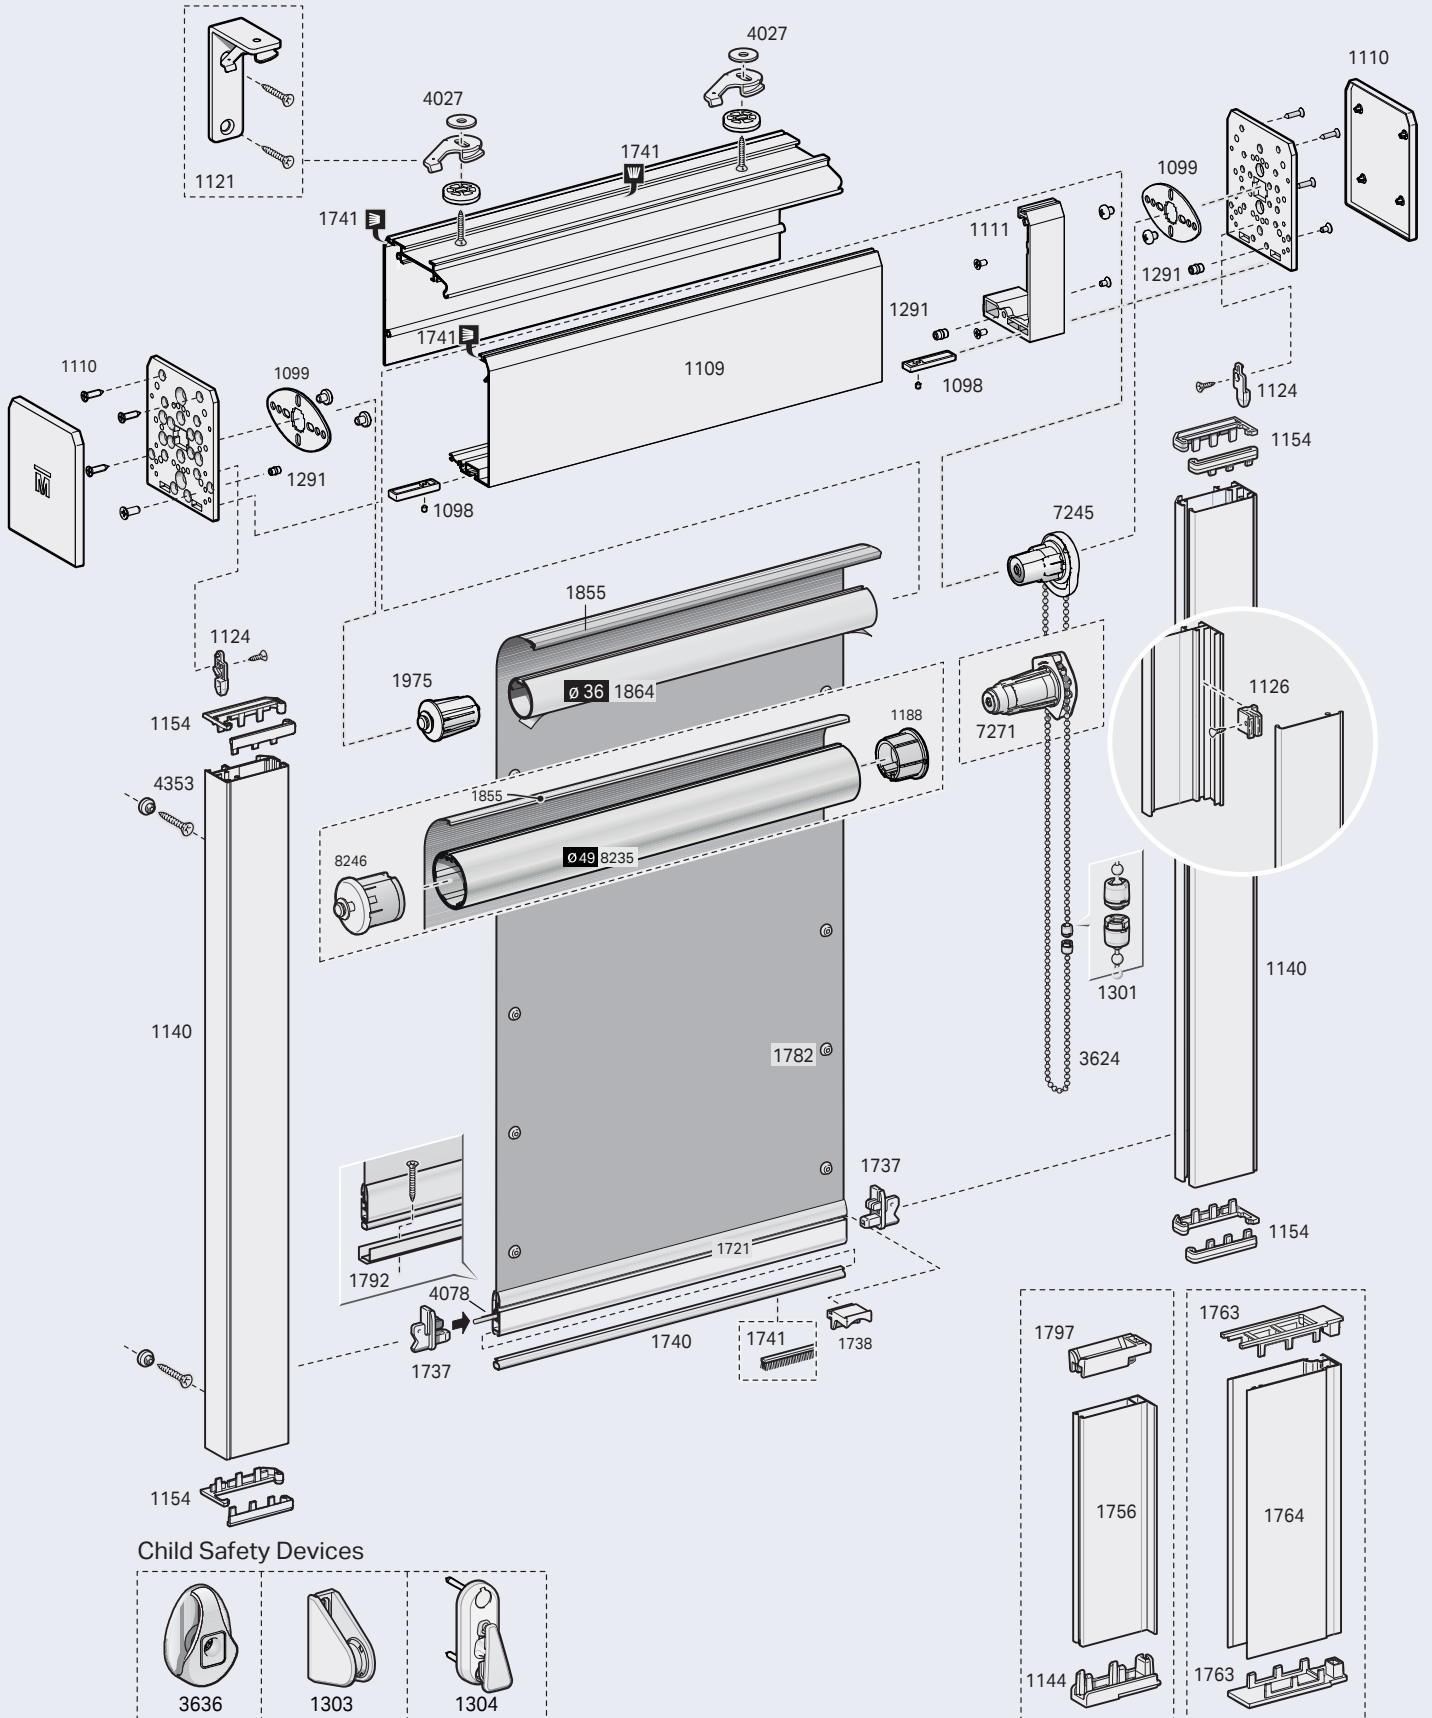

TOPBOX 185

TOPBOX 285 - Steel and Perlon wire side guides

Child Safety Devices

TOPBOX 285 - Aluminium side guides

Child Safety Devices

Topbox serie 200

TOPBOX 285 WPRO - Windproof aluminium side guides

TOPBOX 2115 - Steel cables side guides

Child Safety Devices

TOPBOX 2115 - Aluminium side guides

Child Safety Devices

TOPBOX 2115 WPRO - Windproof aluminium side guides

Child Safety Devices

Topbox serie 300

TOPBOX 385 - Steel wire side guides

TOPBOX 385 - Aluminium side guides

Topbox serie 300

7.3.49

TOPBOX 385 WPRO - Windproof aluminium side guides

TOPBOX 3115 - Steel wire side guides

Topbox serie 300

7.3.51

TOPBOX 3115 - Aluminium side guides

TOPBOX 3115 WPRO - Windproof aluminium side guides