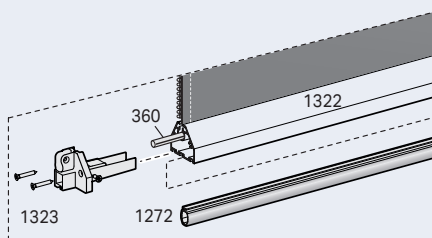

Child Safety Devices