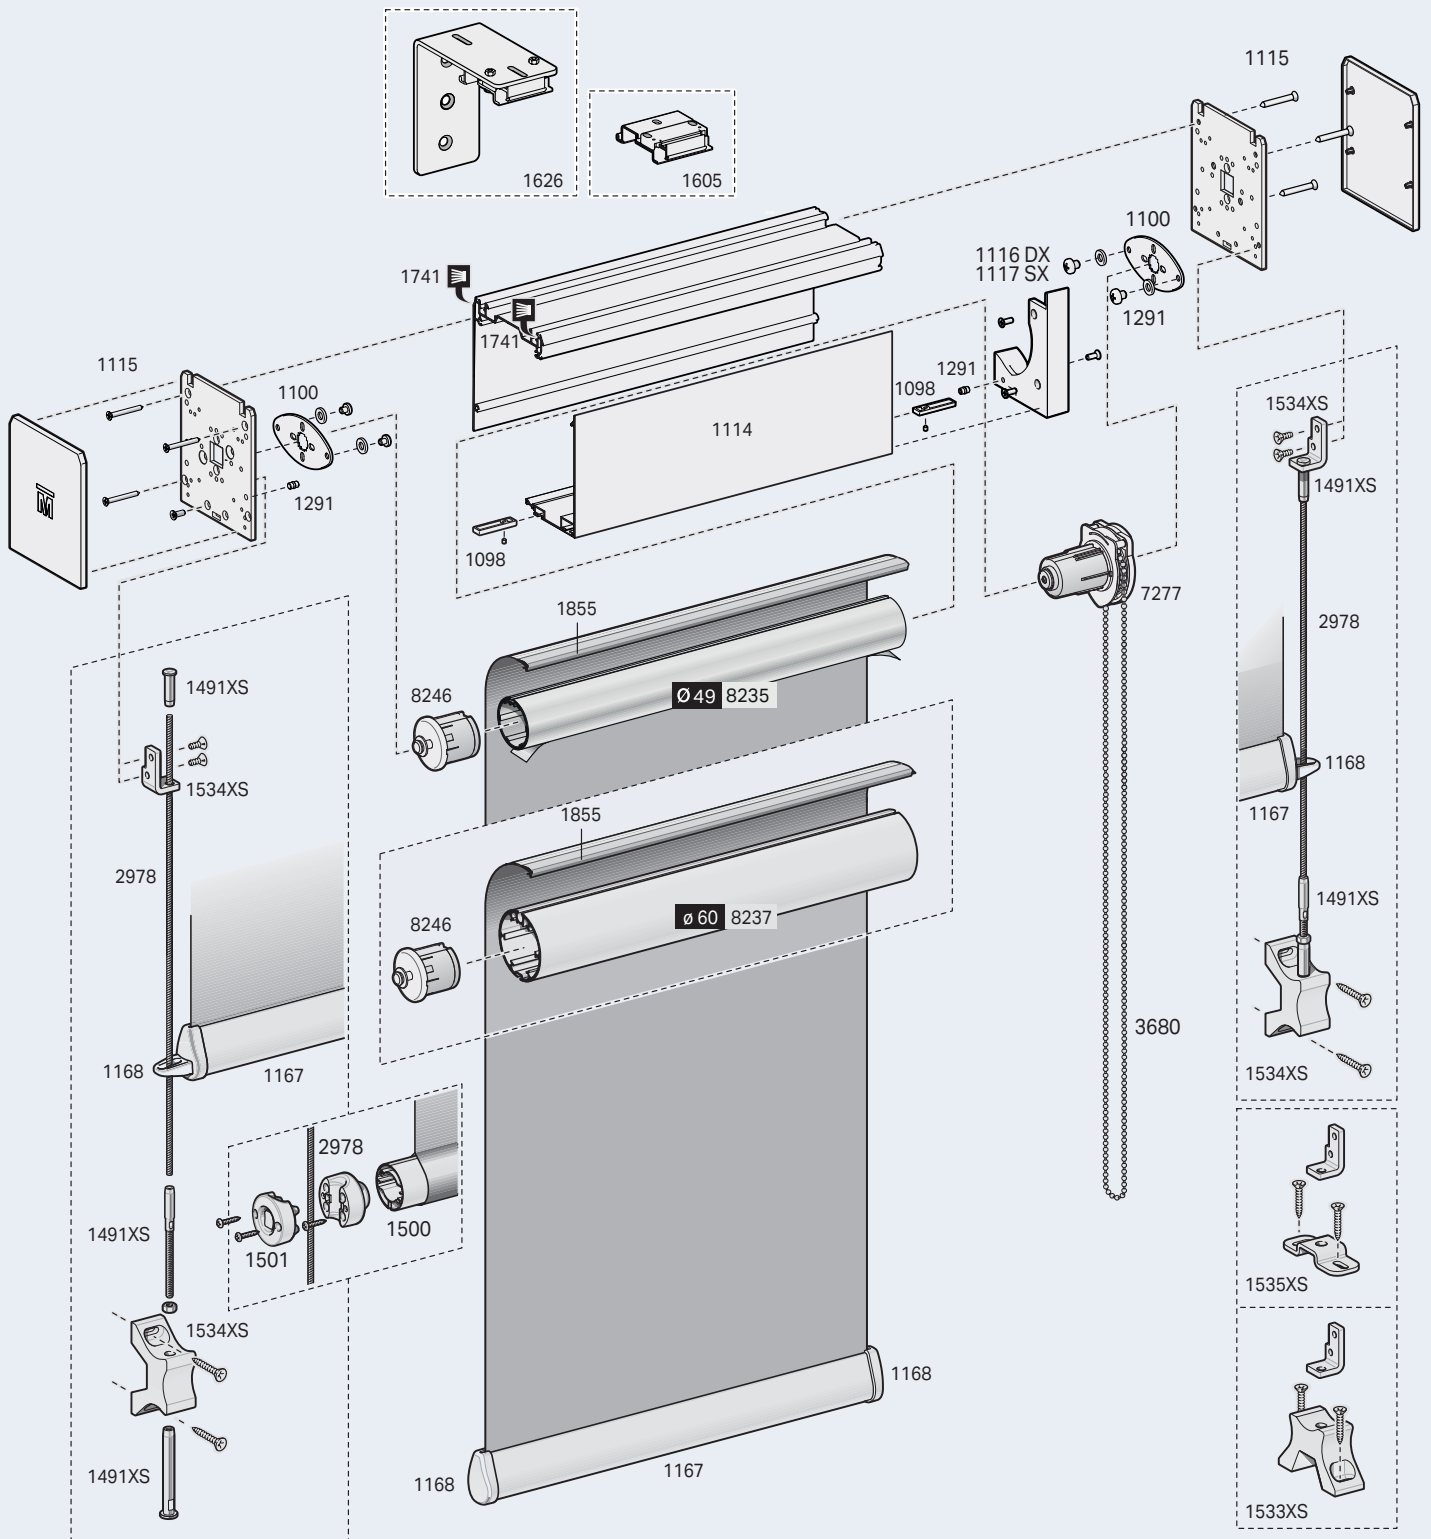

Child Safety Devices

Topbox serie 200

7.3.51

TOPBOX 285 WPRO - Windproof aluminium side guides

TOPBOX 2115 - Steel cables side guides

Child Safety Devices

TOPBOX 2115 - Aluminium side guides

Child Safety Devices