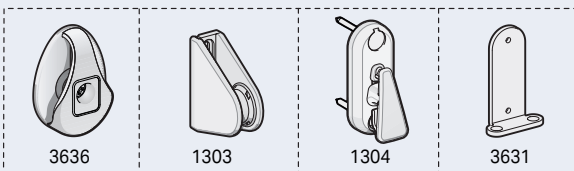

7.3.48

Topbox serie 100

TOPBOX 185

TOPBOX 285 - Steel and Perlon wire side guides

Child Safety Devices

7.3.50

Topbox serie 200

TOPBOX 285 - Aluminium side guides

Child Safety Devices

Topbox serie 200

7.3.51

TOPBOX 285 WPRO - Windproof aluminium side guides

TOPBOX 2115 - Steel cables side guides

Child Safety Devices

TOPBOX 2115 - Aluminium side guides

Child Safety Devices

7.3.54

Topbox serie 200

TOPBOX 2115 WPRO - Windproof aluminium side guides

Child Safety Devices

Topbox serie 300

7.3.55

TOPBOX 385 - Steel wire side guides

Topbox serie 300