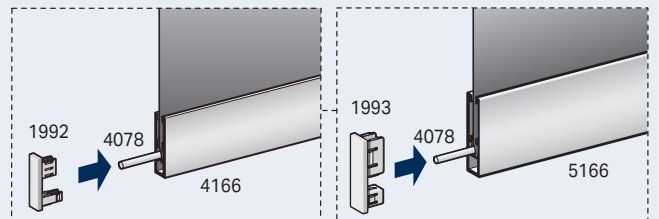

Child Safety Devices

Topbox serie 200

7.3.51

TOPBOX 285 WPRO - Windproof aluminium side guides

TOPBOX 2115 - Steel cables side guides

Child Safety Devices

TOPBOX 2115 - Aluminium side guides

Child Safety Devices