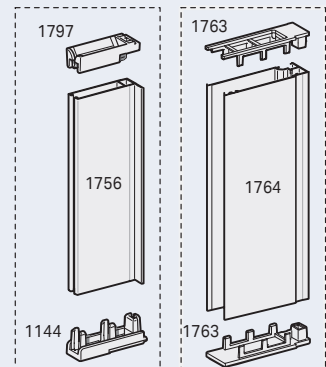

TOPBOX 185

TOPBOX 285 - Steel and Perlon wire side guides

Child Safety Devices

TOPBOX 285 - Aluminium side guides

Child Safety Devices

Topbox serie 200

TOPBOX 285 WPRO - Windproof aluminium side guides

TOPBOX 2115 - Steel cables side guides

Child Safety Devices

TOPBOX 2115 - Aluminium side guides

Child Safety Devices

TOPBOX 2115 WPRO - Windproof aluminium side guides

Child Safety Devices

Topbox serie 300

TOPBOX 385 - Steel wire side guides

TOPBOX 385 - Aluminium side guides