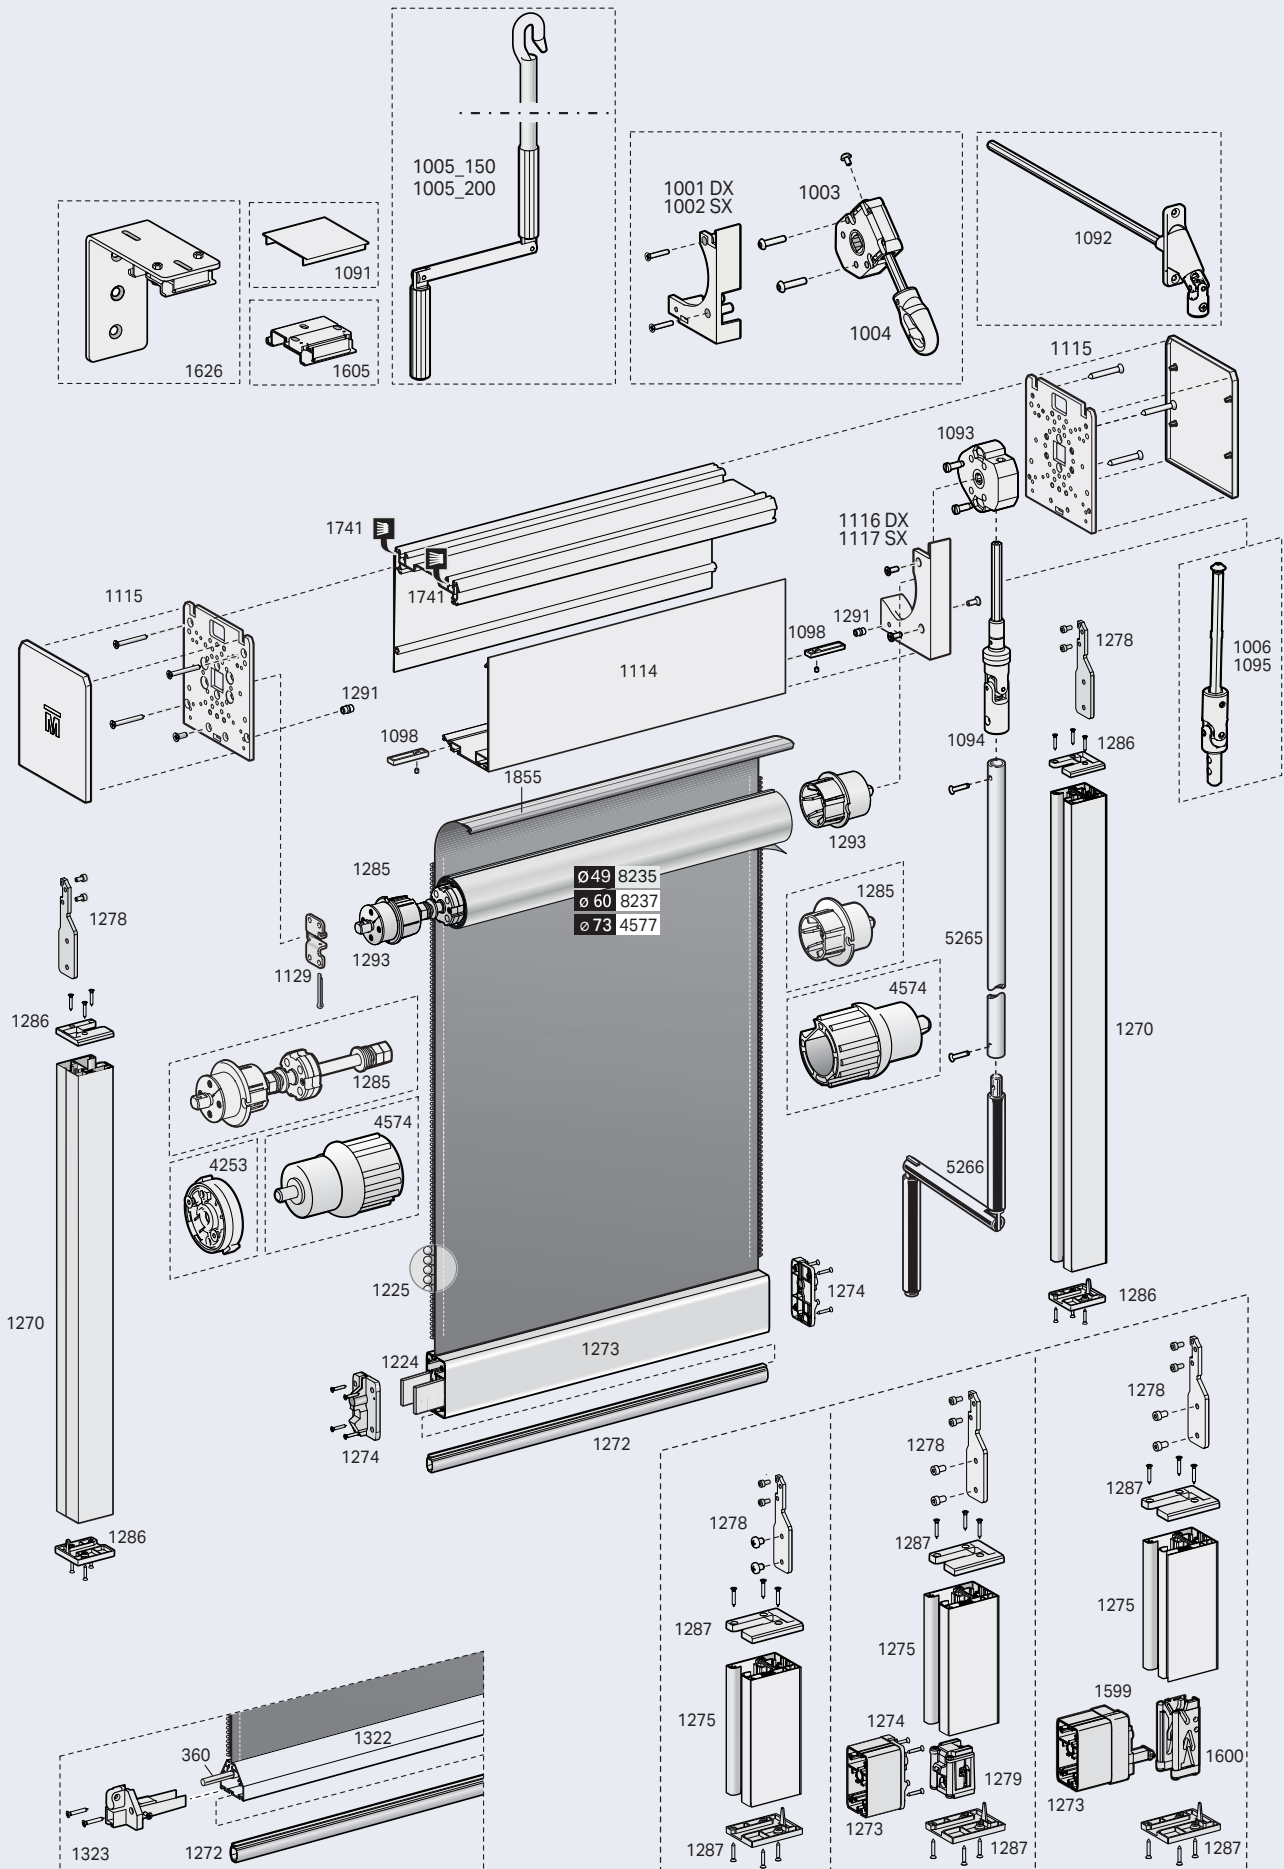

7.3.60

Topbox serie 300

TOPBOX 3115 WPRO - Windproof aluminium side guides