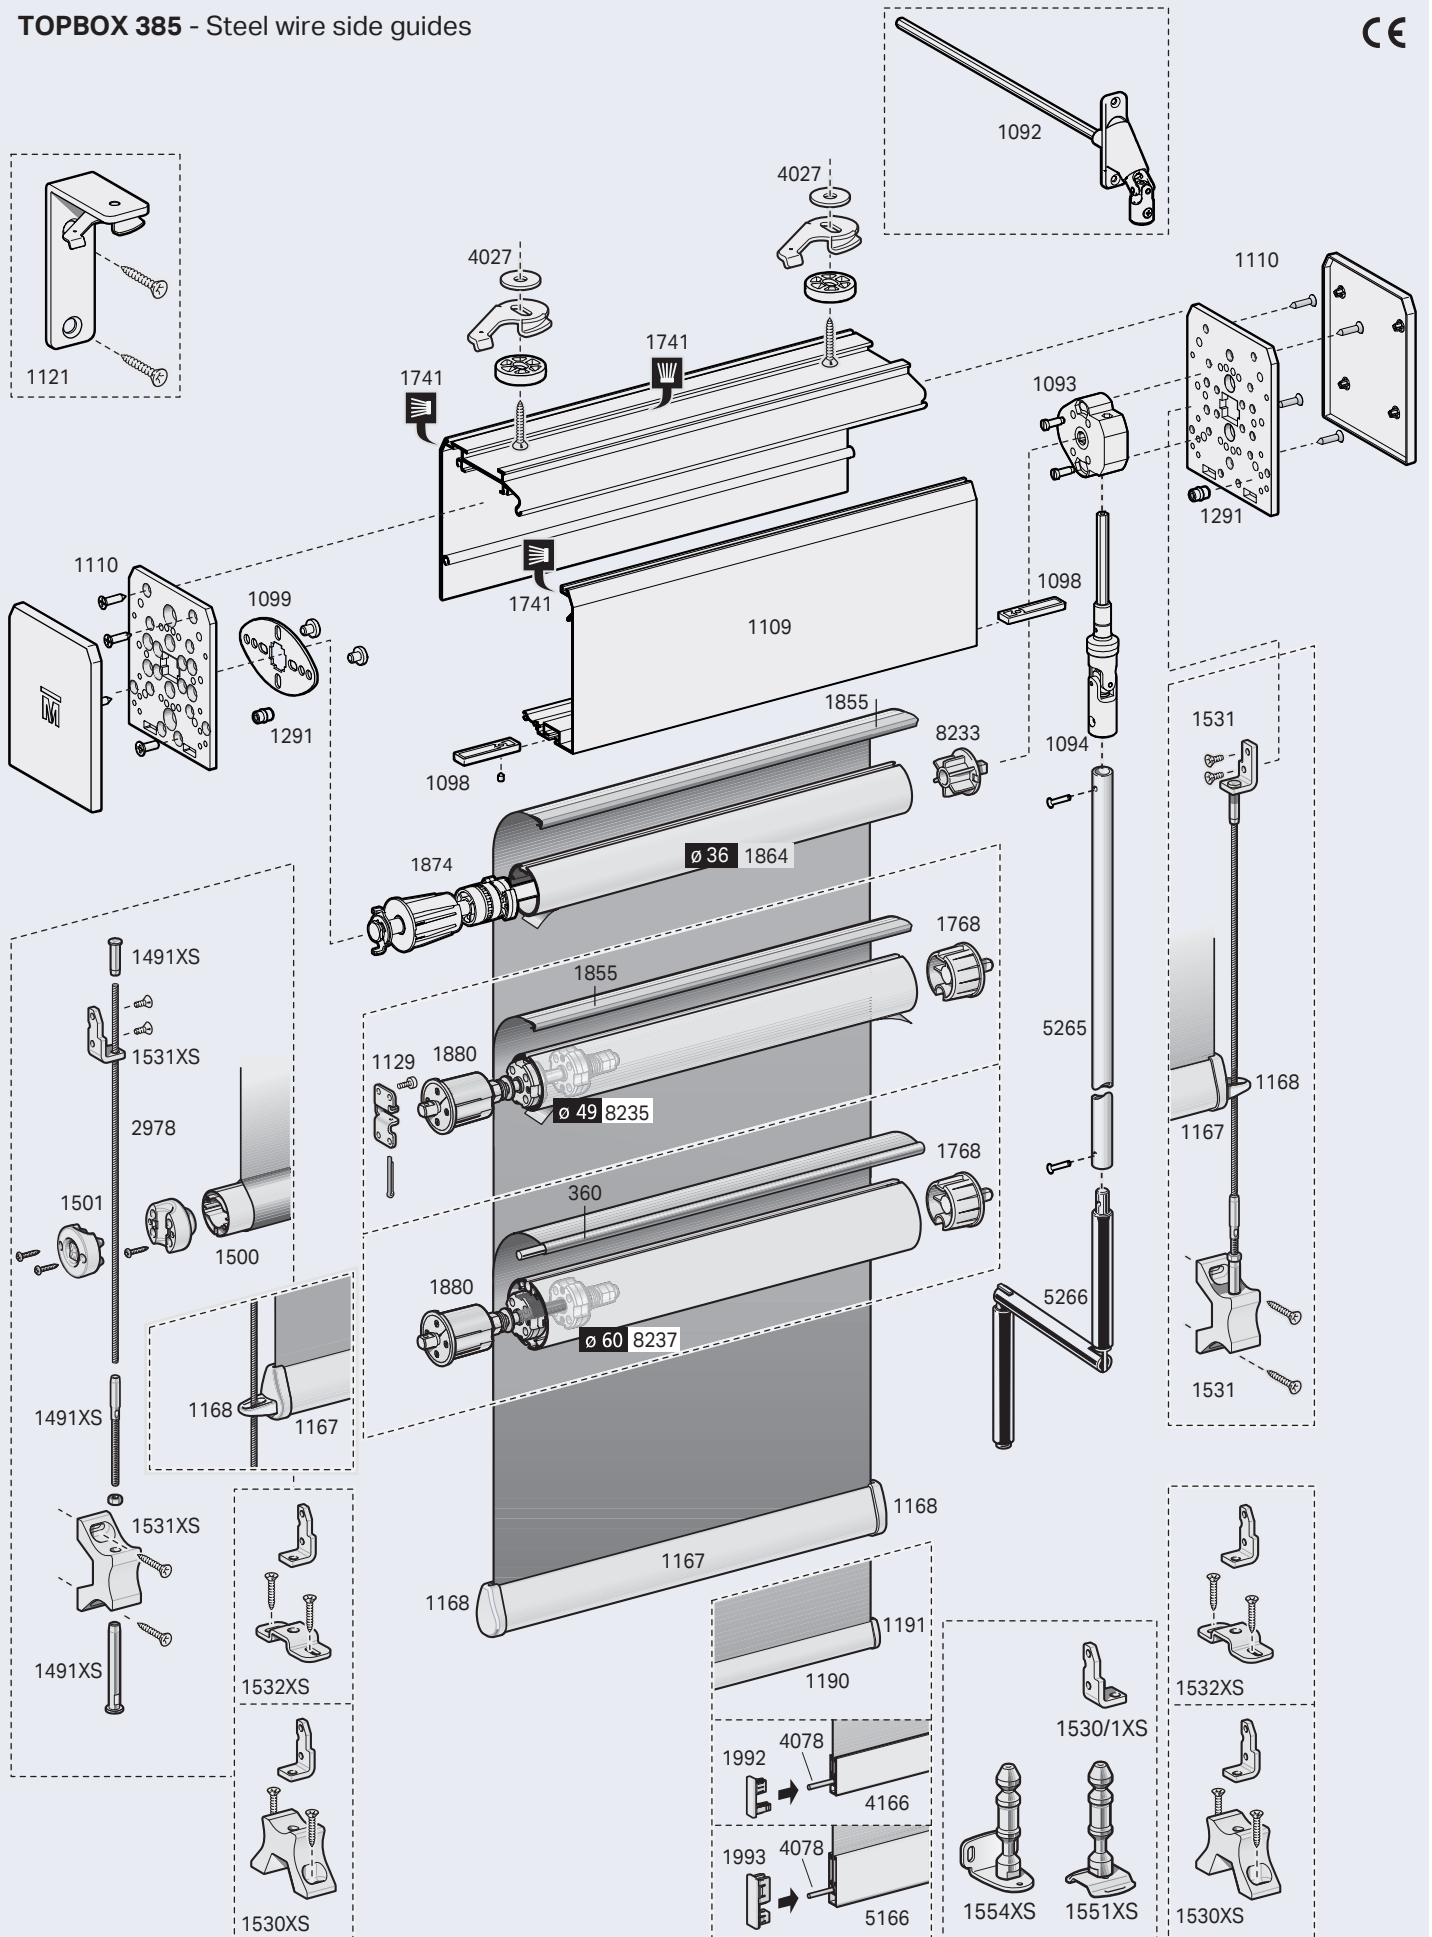

TOPBOX 185

TOPBOX 285 - Steel and Perlon wire side guides

Child Safety Devices

TOPBOX 285 - Aluminium side guides

Child Safety Devices

Topbox serie 200

TOPBOX 285 WPRO - Windproof aluminium side guides

TOPBOX 2115 - Steel cables side guides

Child Safety Devices

TOPBOX 2115 - Aluminium side guides

Child Safety Devices

TOPBOX 2115 WPRO - Windproof aluminium side guides

Child Safety Devices

Topbox serie 300

TOPBOX 385 - Steel wire side guides

TOPBOX 385 - Aluminium side guides

Topbox serie 300

7.3.49

TOPBOX 385 WPRO - Windproof aluminium side guides

TOPBOX 3115 - Steel wire side guides

Topbox serie 300

7.3.51

TOPBOX 3115 - Aluminium side guides

TOPBOX 3115 WPRO - Windproof aluminium side guides

Topbox serie 400

TOPBOX 485 - Steel and Perlon wire side guides

Topbox serie 400

TOPBOX 485 - Aluminium side guides

Topbox serie 400

TOPBOX 485 WPRO - Windproof aluminium side guides

TOPBOX 4115 - Steel wire side guides