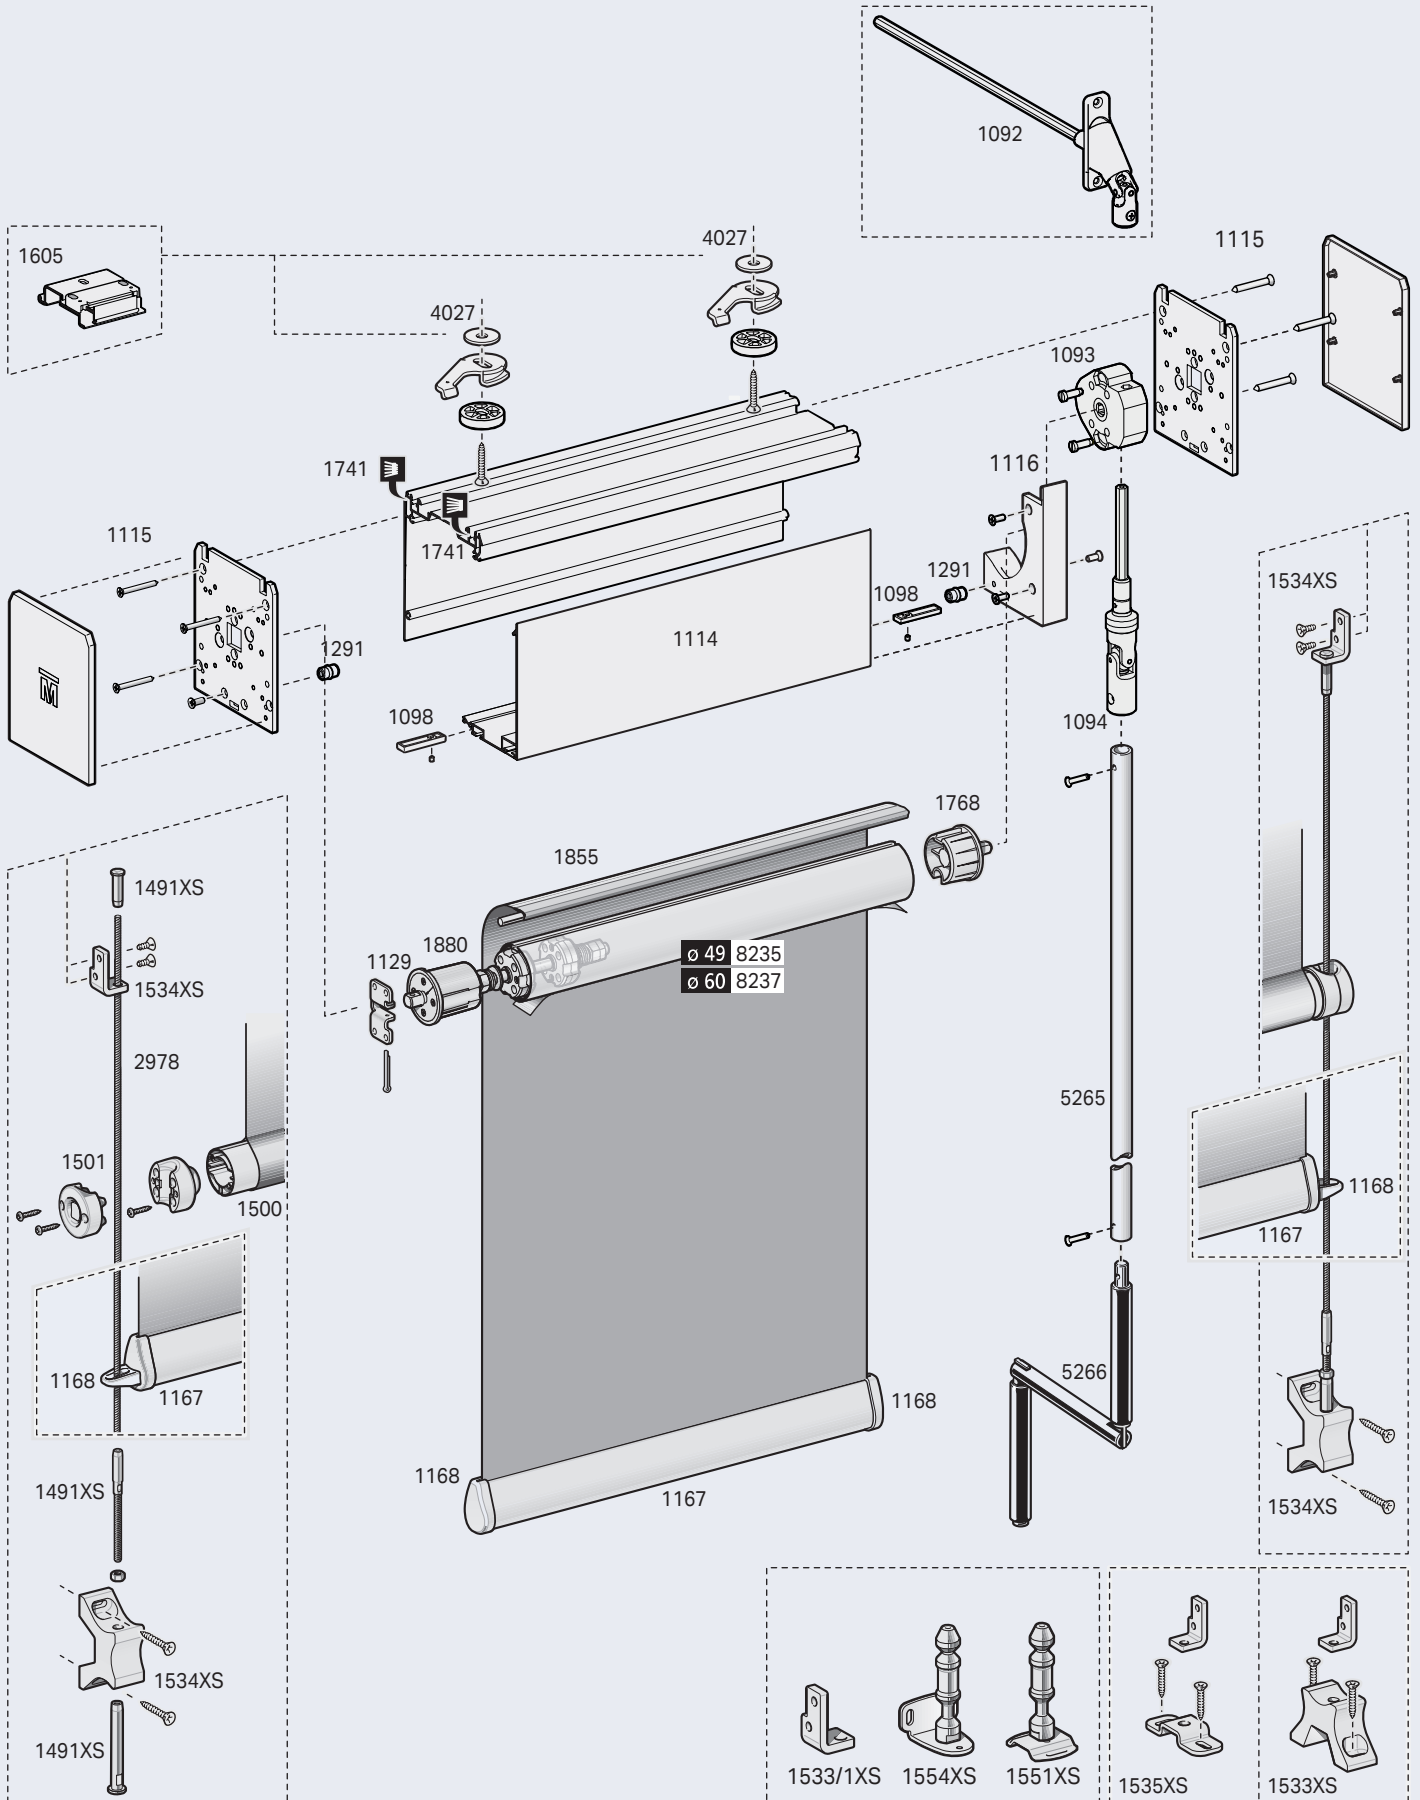

TOPBOX 185

TOPBOX 285 - Steel and Perlon wire side guides

Child Safety Devices

TOPBOX 285 - Aluminium side guides

Child Safety Devices

Topbox serie 200

TOPBOX 285 WPRO - Windproof aluminium side guides

TOPBOX 2115 - Steel cables side guides

Child Safety Devices

TOPBOX 2115 - Aluminium side guides

Child Safety Devices

TOPBOX 2115 WPRO - Windproof aluminium side guides

Child Safety Devices

Topbox serie 300

TOPBOX 385 - Steel wire side guides

TOPBOX 385 - Aluminium side guides

Topbox serie 300

7.3.49

TOPBOX 385 WPRO - Windproof aluminium side guides

TOPBOX 3115 - Steel wire side guides

Topbox serie 300

7.3.51

TOPBOX 3115 - Aluminium side guides

TOPBOX 3115 WPRO - Windproof aluminium side guides

Topbox serie 400

TOPBOX 485 - Steel and Perlon wire side guides

Topbox serie 400

TOPBOX 485 - Aluminium side guides

Topbox serie 400

TOPBOX 485 WPRO - Windproof aluminium side guides

TOPBOX 4115 - Steel wire side guides