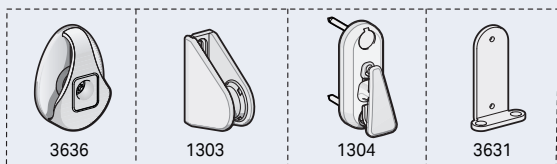

7.3.48

Topbox serie 100

TOPBOX 185

TOPBOX 285 - Steel and Perlon wire side guides

Child Safety Devices

7.3.50

Topbox serie 200

TOPBOX 285 - Aluminium side guides

Child Safety Devices

Topbox serie 200

7.3.51

TOPBOX 285 WPRO - Windproof aluminium side guides

TOPBOX 2115 - Steel cables side guides

Child Safety Devices

TOPBOX 2115 - Aluminium side guides

Child Safety Devices

7.3.54

Topbox serie 200

TOPBOX 2115 WPRO - Windproof aluminium side guides

Child Safety Devices

Topbox serie 300

7.3.55

TOPBOX 385 - Steel wire side guides

Topbox serie 300