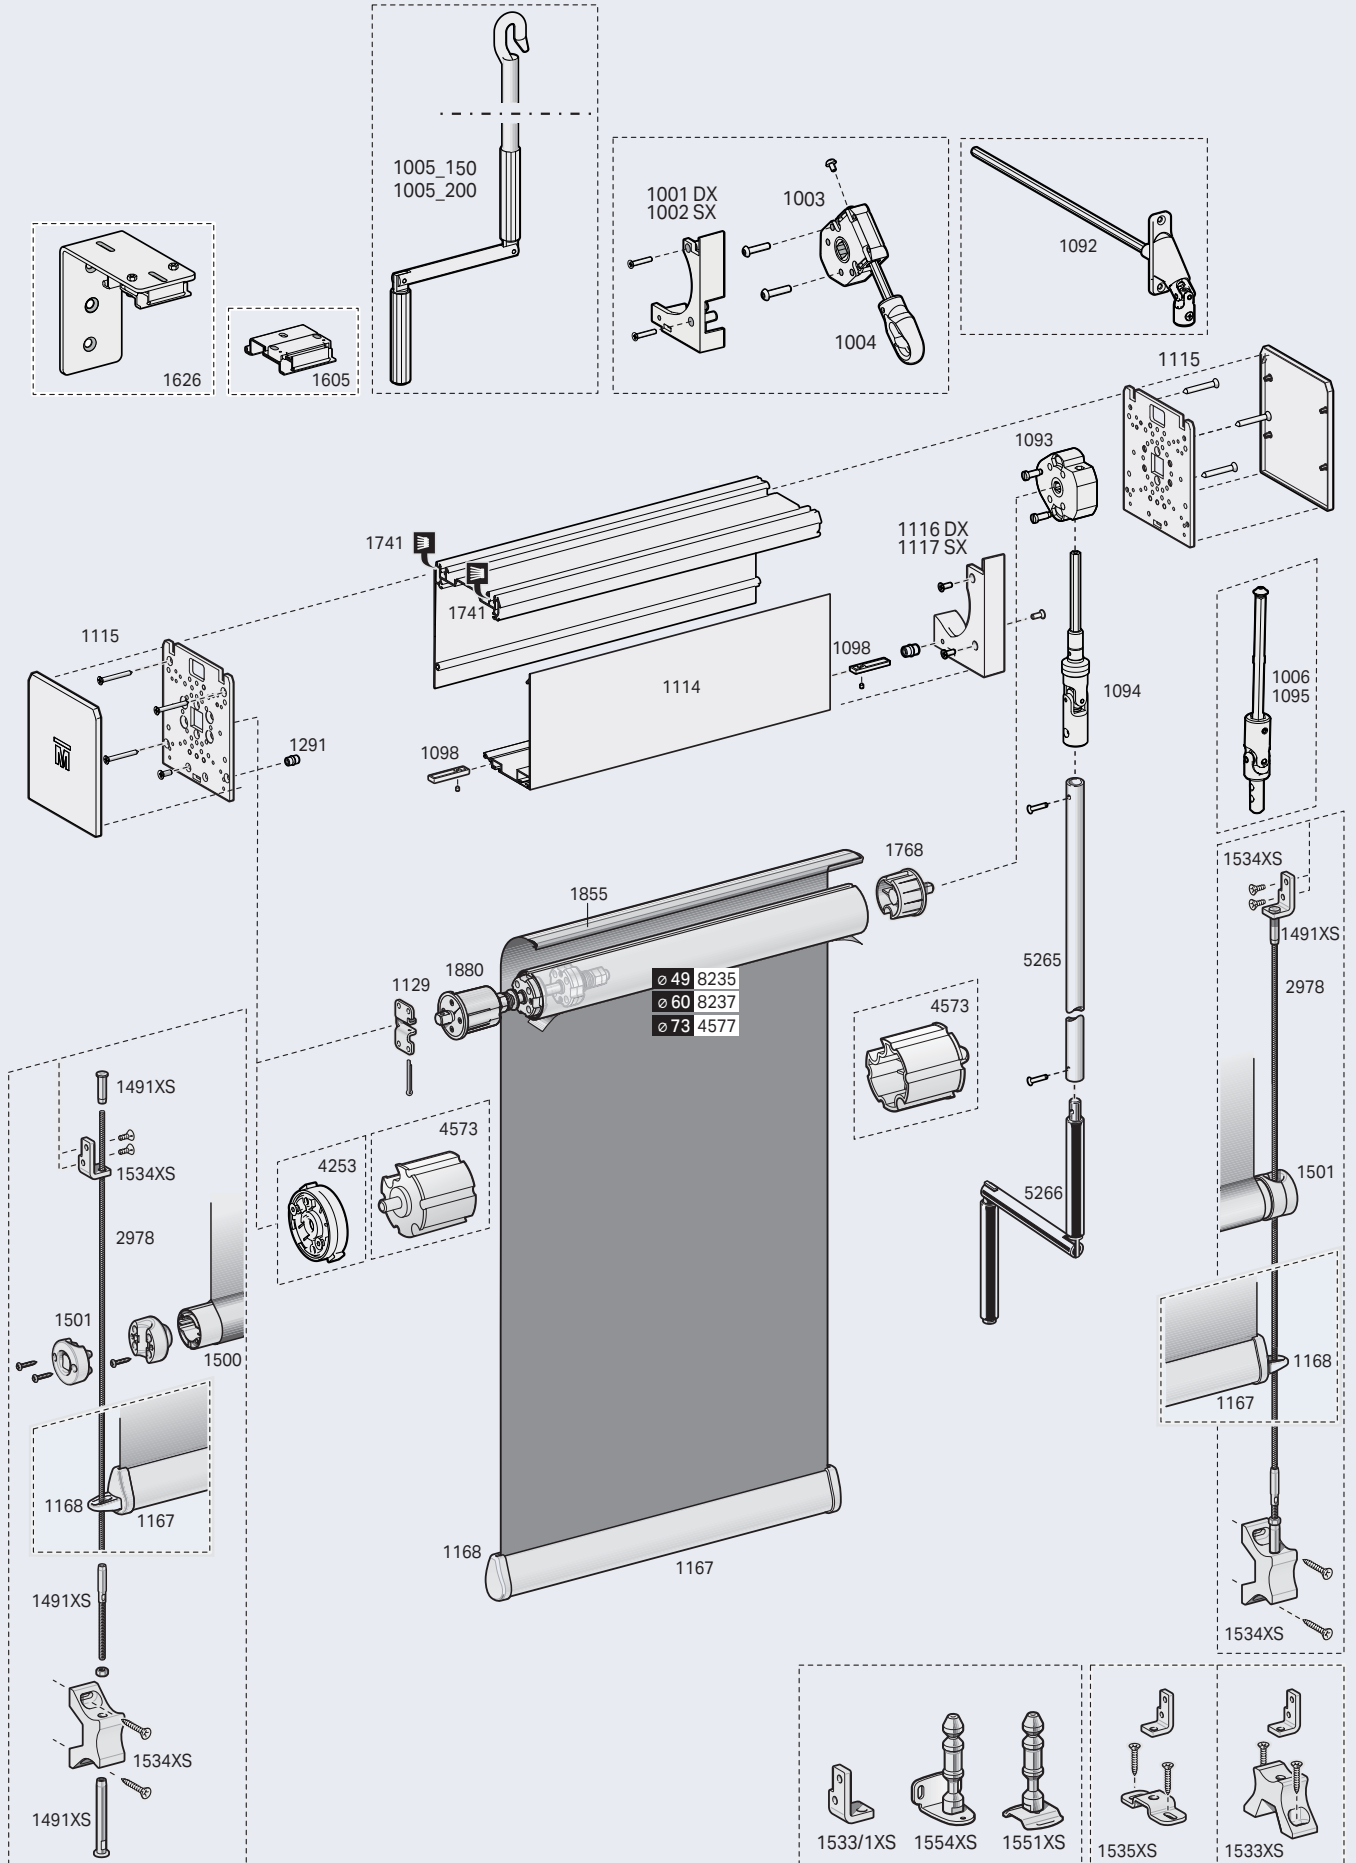

7.3.58

Topbox serie 300

TOPBOX 3115 - Steel wire side guides