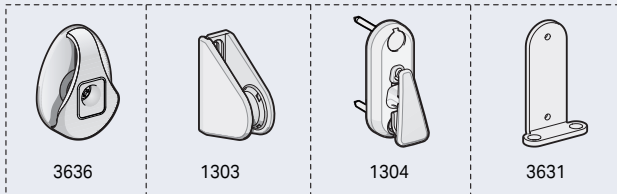

7.3.48

Topbox serie 100

TOPBOX 185

TOPBOX 285 - Steel and Perlon wire side guides

Child Safety Devices

7.3.50

Topbox serie 200

TOPBOX 285 - Aluminium side guides

Child Safety Devices

Topbox serie 200

7.3.51

TOPBOX 285 WPRO - Windproof aluminium side guides

TOPBOX 2115 - Steel cables side guides

Child Safety Devices

TOPBOX 2115 - Aluminium side guides

Child Safety Devices