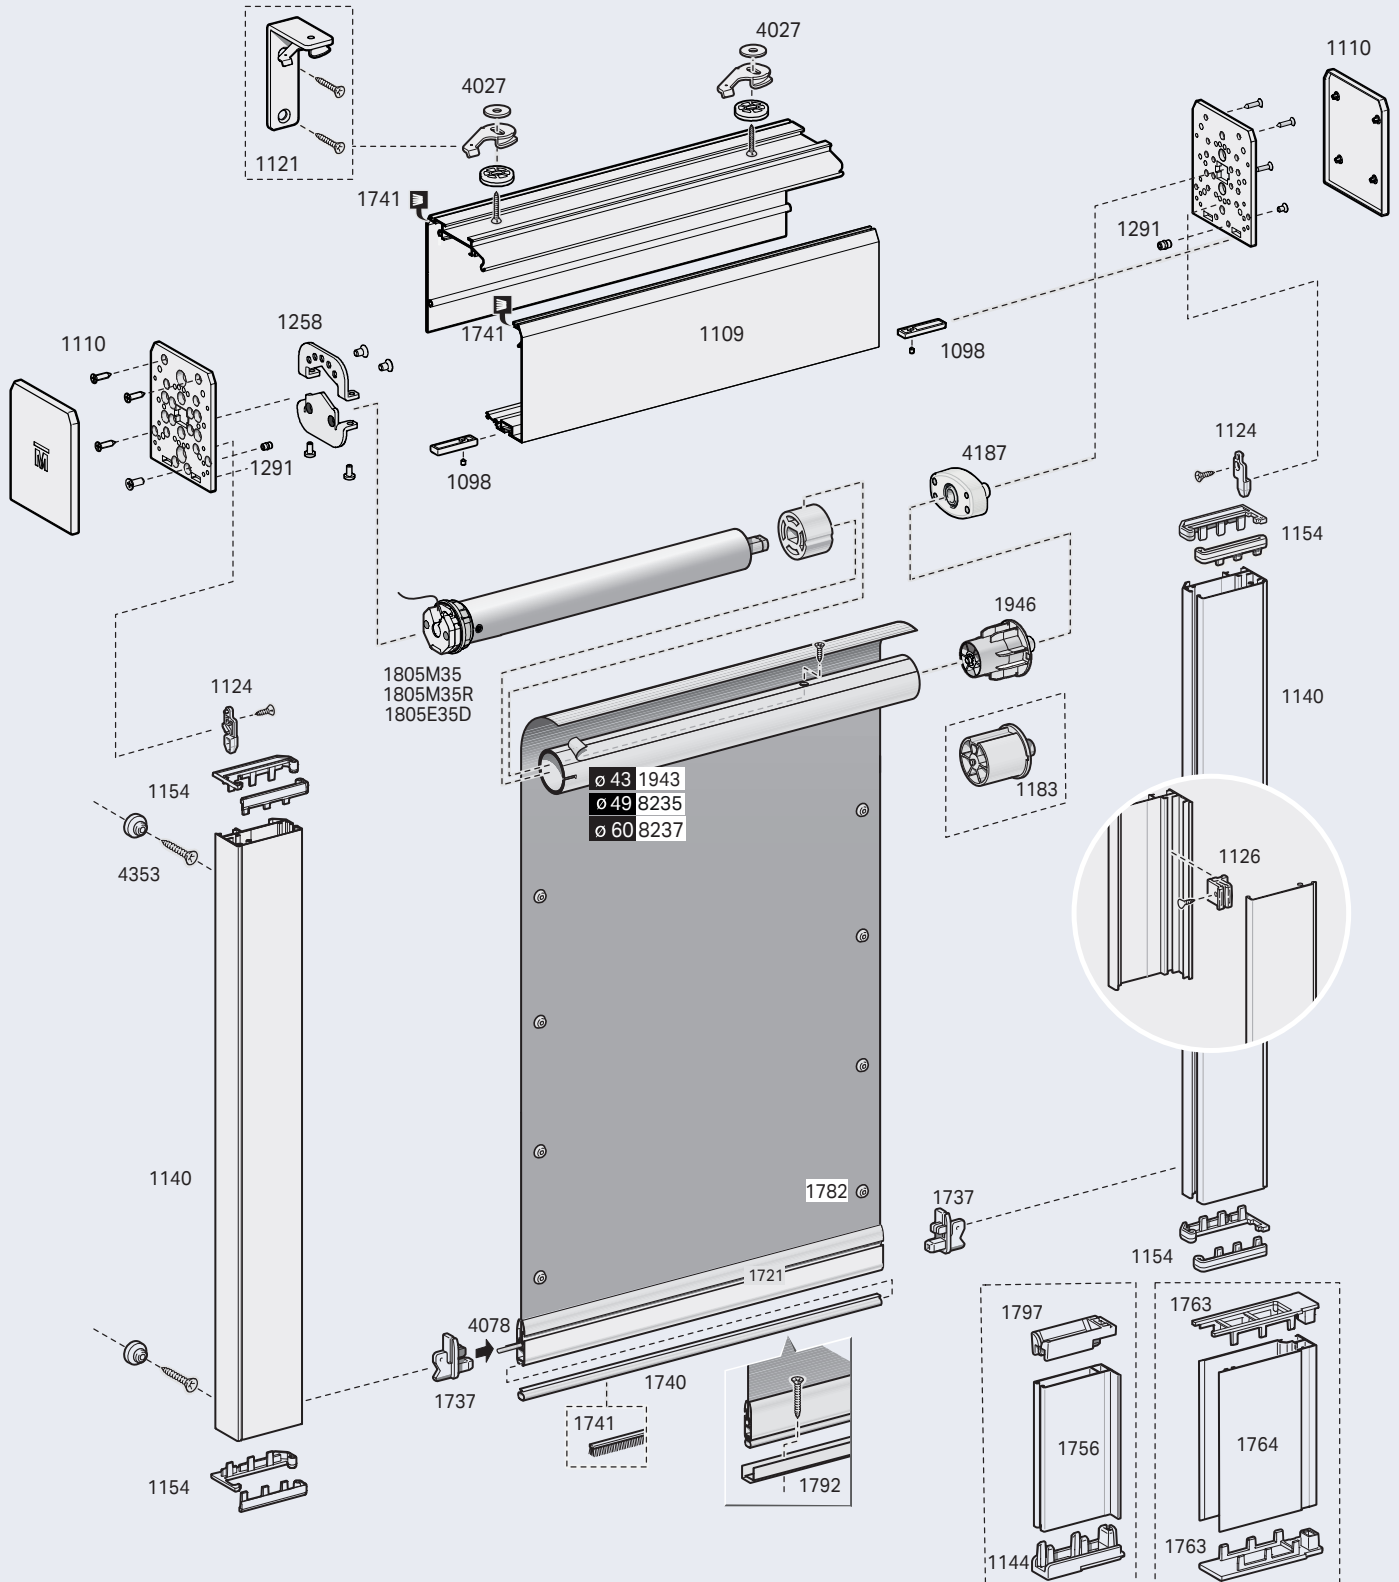

TOPBOX 185

TOPBOX 285 - Steel and Perlon wire side guides

Child Safety Devices

TOPBOX 285 - Aluminium side guides

Child Safety Devices

Topbox serie 200

TOPBOX 285 WPRO - Windproof aluminium side guides

TOPBOX 2115 - Steel cables side guides

Child Safety Devices

TOPBOX 2115 - Aluminium side guides

Child Safety Devices

TOPBOX 2115 WPRO - Windproof aluminium side guides

Child Safety Devices

Topbox serie 300

TOPBOX 385 - Steel wire side guides

TOPBOX 385 - Aluminium side guides

Topbox serie 300

7.3.49

TOPBOX 385 WPRO - Windproof aluminium side guides

TOPBOX 3115 - Steel wire side guides

Topbox serie 300

7.3.51

TOPBOX 3115 - Aluminium side guides

TOPBOX 3115 WPRO - Windproof aluminium side guides

Topbox serie 400

TOPBOX 485 - Steel and Perlon wire side guides

Topbox serie 400

TOPBOX 485 - Aluminium side guides

Topbox serie 400

TOPBOX 485 WPRO - Windproof aluminium side guides

TOPBOX 4115 - Steel wire side guides