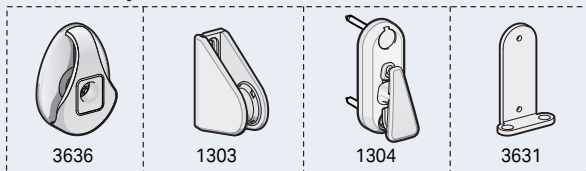

7.3.48

Topbox serie 100

TOPBOX 185

TOPBOX 285 - Steel and Perlon wire side guides

Child Safety Devices

7.3.50

Topbox serie 200

TOPBOX 285 - Aluminium side guides

Child Safety Devices

Topbox serie 200

7.3.51

TOPBOX 285 WPRO - Windproof aluminium side guides

TOPBOX 2115 - Steel cables side guides

Child Safety Devices

TOPBOX 2115 - Aluminium side guides

Child Safety Devices

7.3.54

Topbox serie 200

TOPBOX 2115 WPRO - Windproof aluminium side guides

Child Safety Devices

Topbox serie 300

7.3.55

TOPBOX 385 - Steel wire side guides

Topbox serie 300