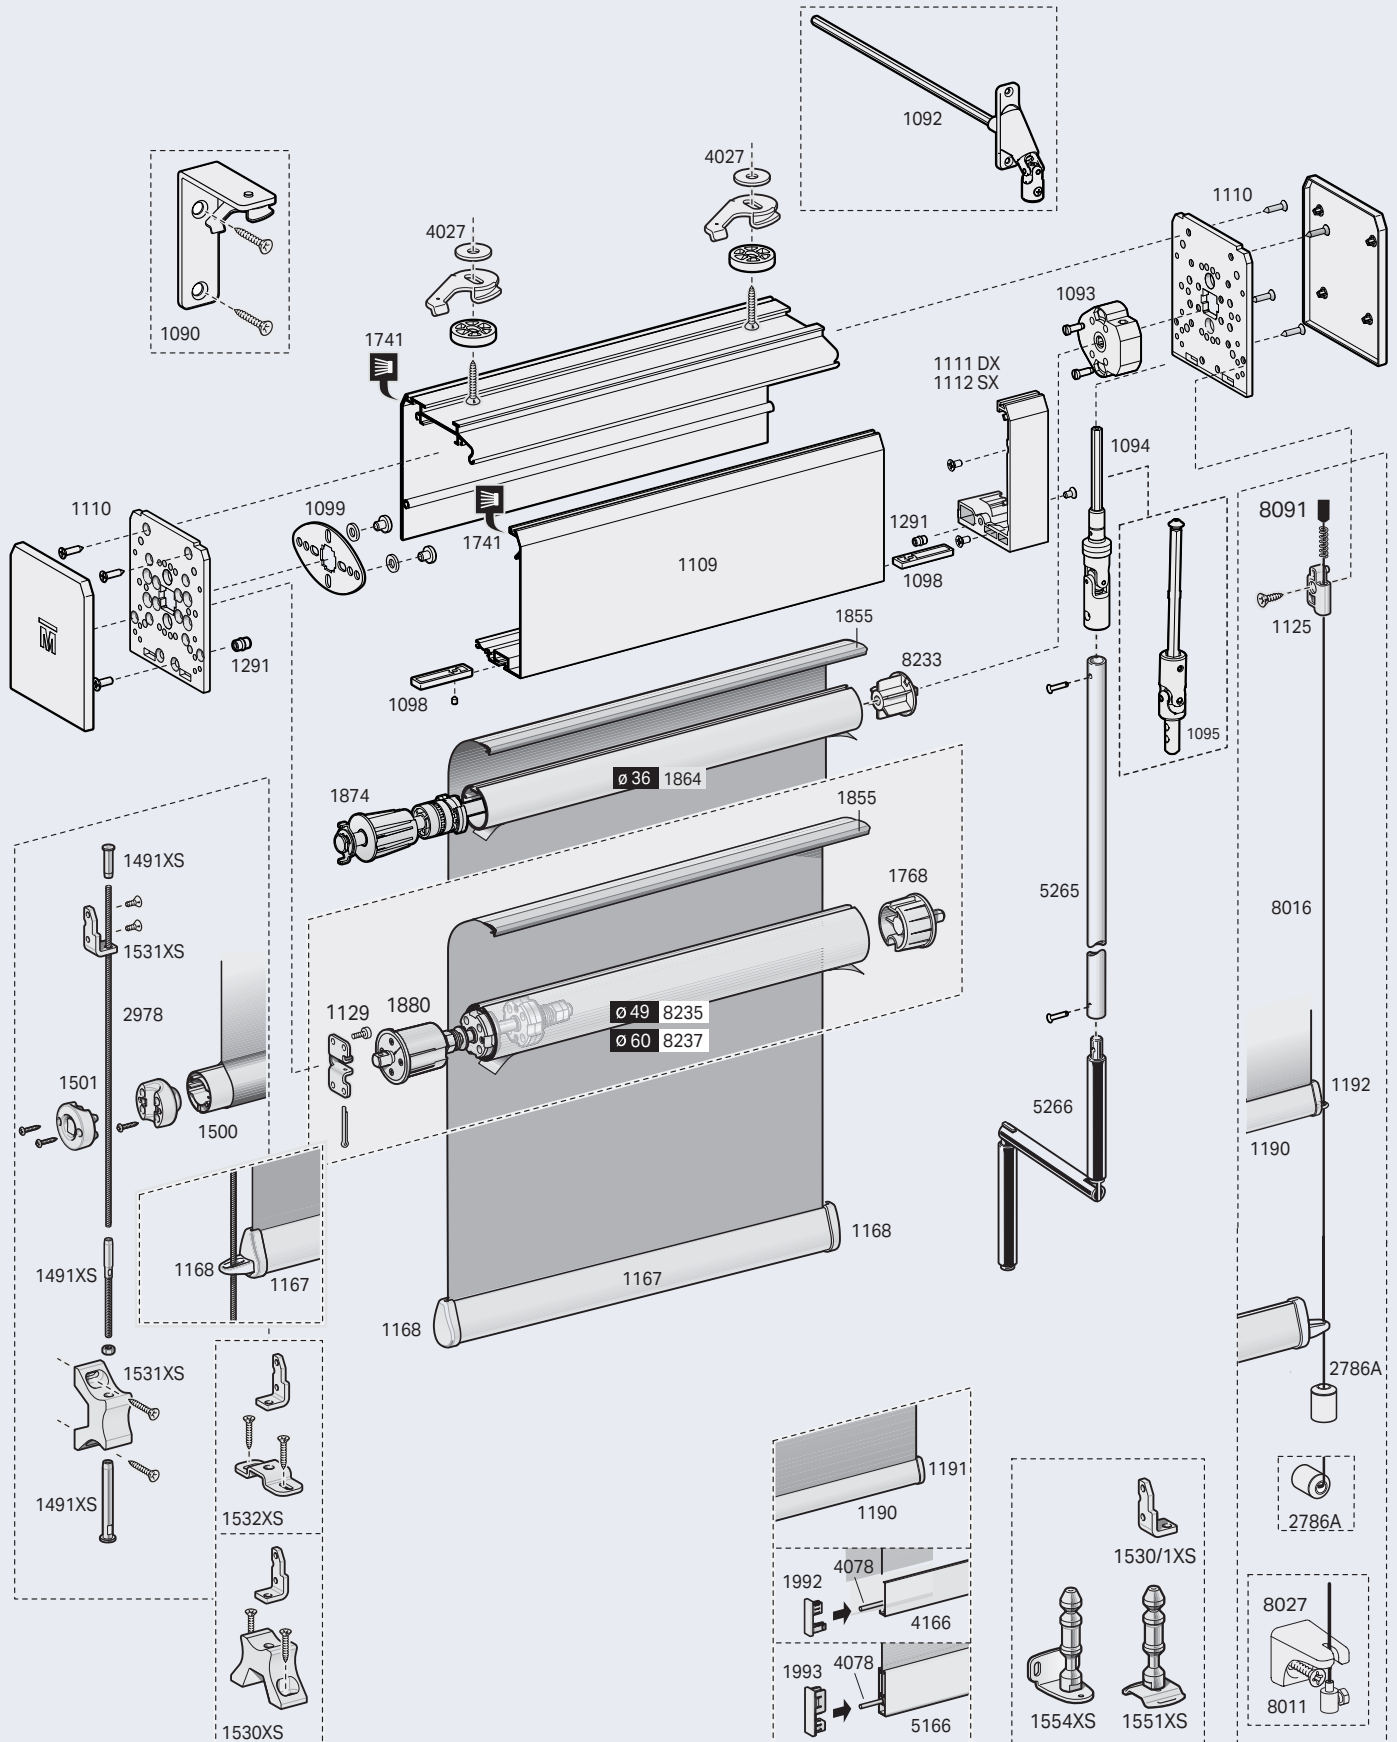

Child Safety Devices

Topbox serie 200

7.3.51

TOPBOX 285 WPRO - Windproof aluminium side guides

TOPBOX 2115 - Steel cables side guides

Child Safety Devices

TOPBOX 2115 - Aluminium side guides

Child Safety Devices

7.3.54

Topbox serie 200

TOPBOX 2115 WPRO - Windproof aluminium side guides

Child Safety Devices

Topbox serie 300

7.3.55

TOPBOX 385 - Steel wire side guides

Topbox serie 300