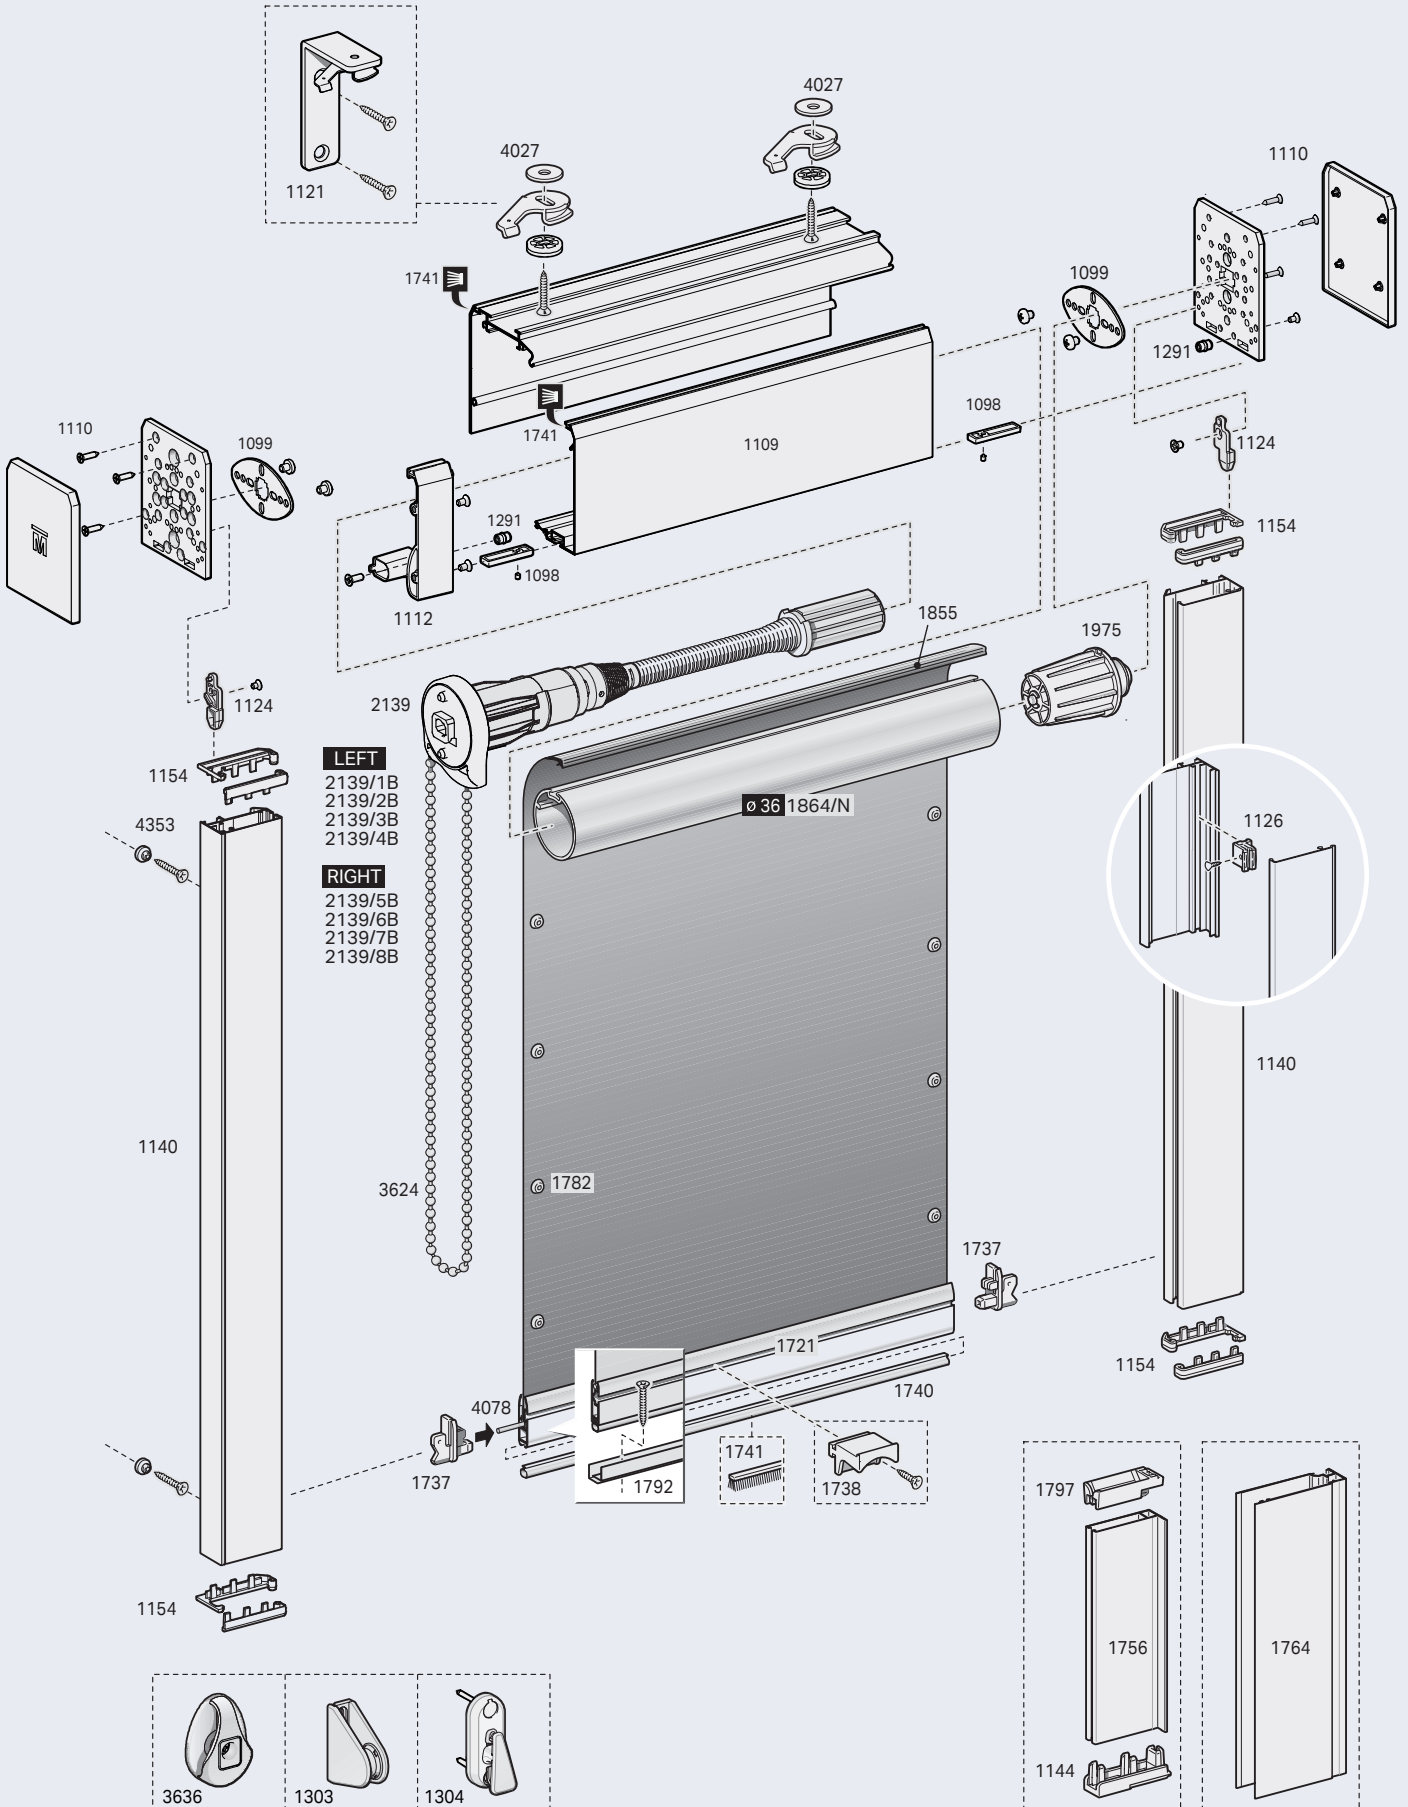

TOPBOX 585 - Aluminium side guides