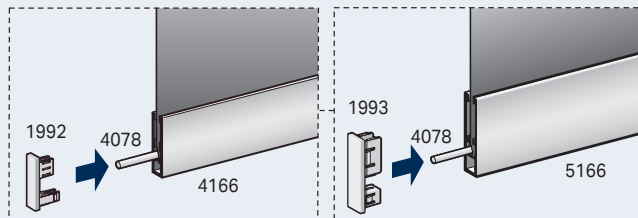

TOPBOX 185

TOPBOX 285 - Steel and Perlon wire side guides

Child Safety Devices

TOPBOX 285 - Aluminium side guides

Child Safety Devices

Topbox serie 200

TOPBOX 285 WPRO - Windproof aluminium side guides

TOPBOX 2115 - Steel cables side guides

Child Safety Devices

TOPBOX 2115 - Aluminium side guides

Child Safety Devices

TOPBOX 2115 WPRO - Windproof aluminium side guides

Child Safety Devices

Topbox serie 300

TOPBOX 385 - Steel wire side guides

TOPBOX 385 - Aluminium side guides