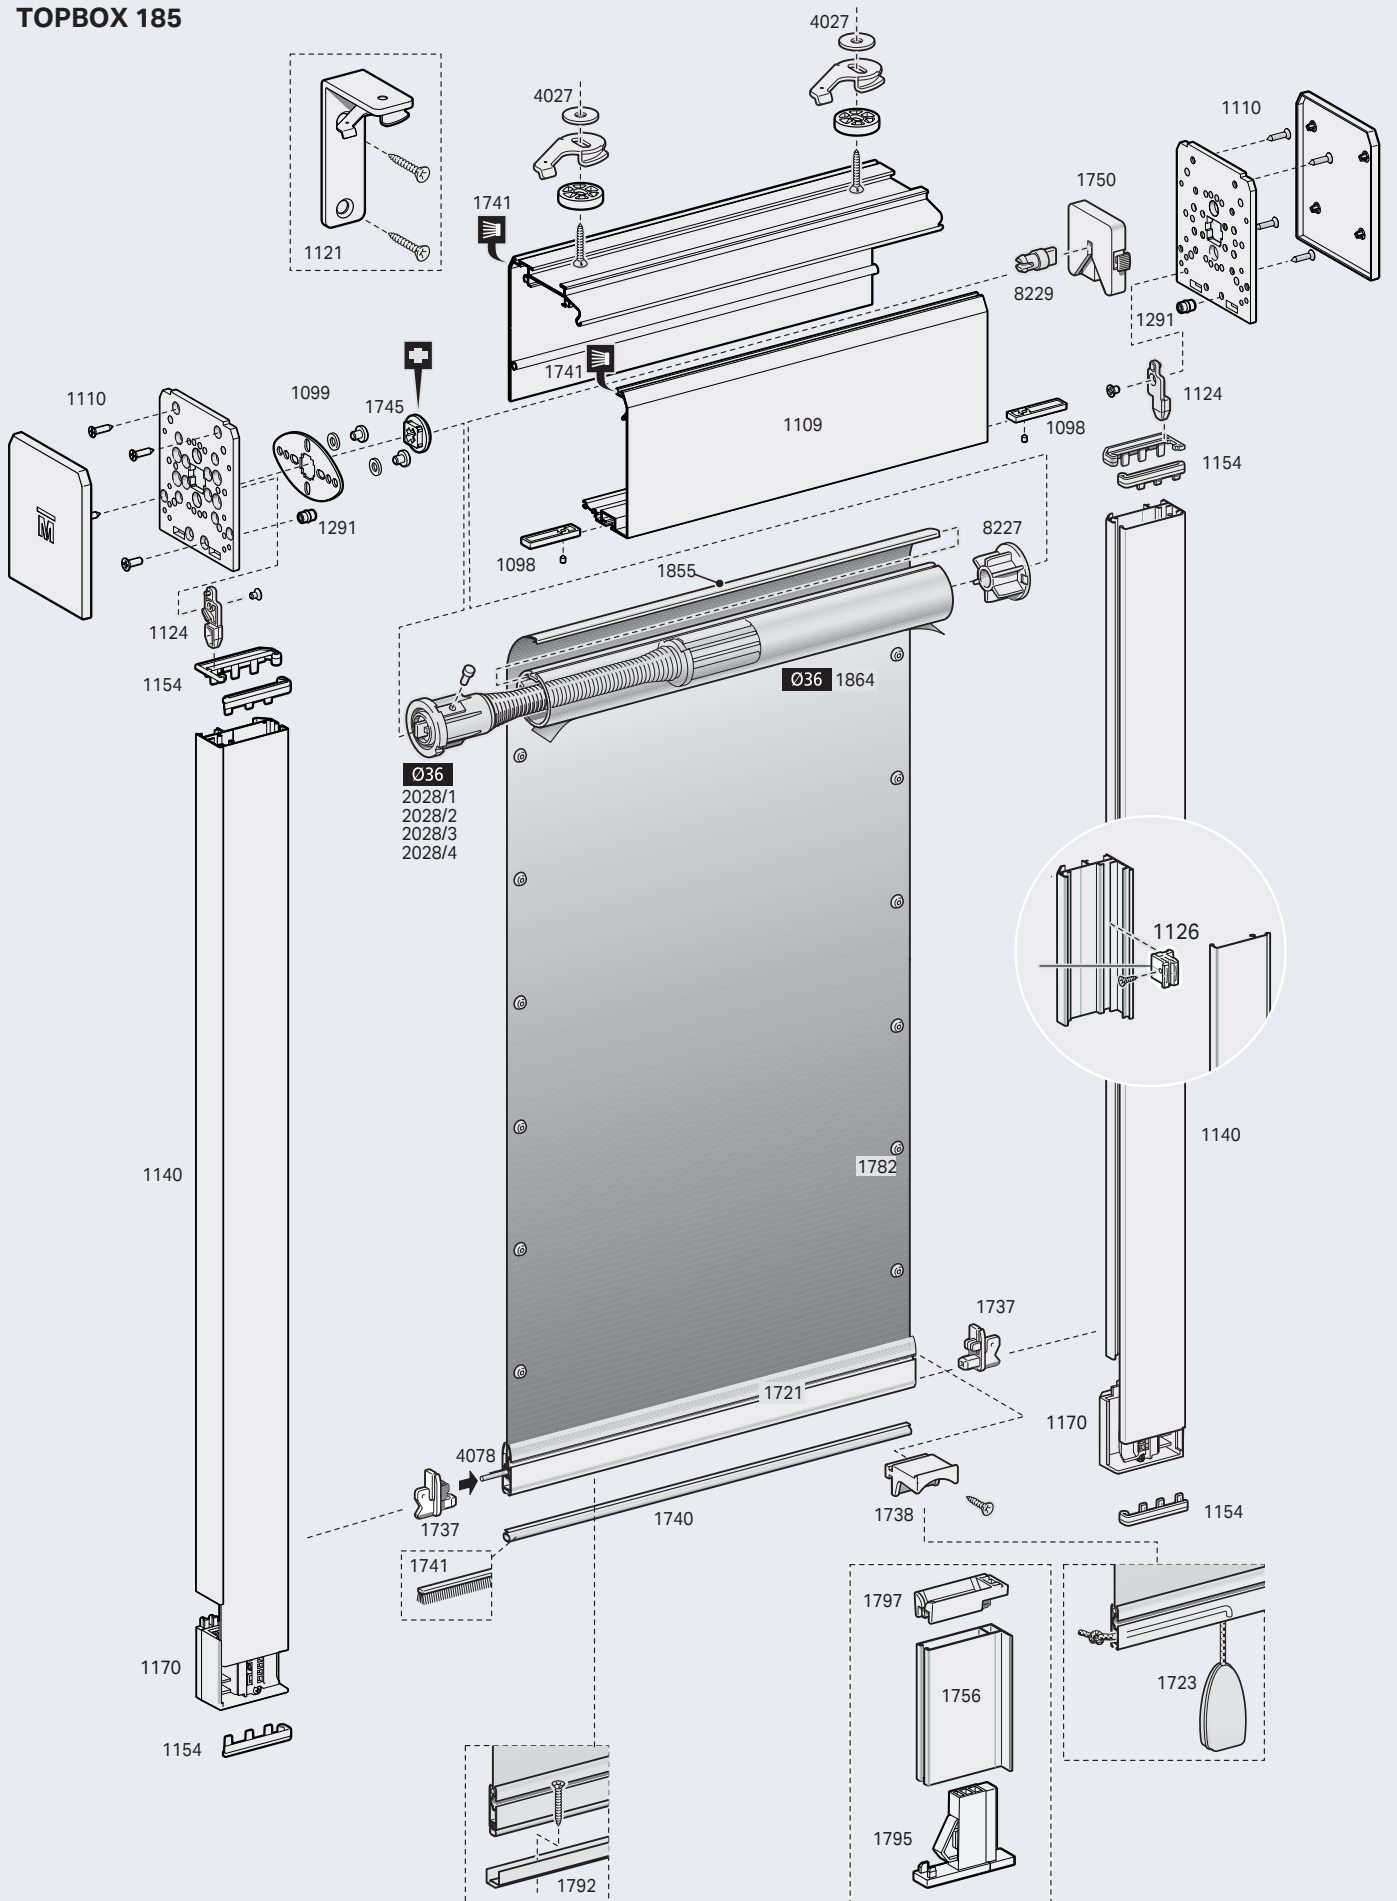

7.3.48

Topbox serie 100

TOPBOX 185

TOPBOX 285 - Steel and Perlon wire side guides

Child Safety Devices

7.3.50

Topbox serie 200

TOPBOX 285 - Aluminium side guides

Child Safety Devices

Topbox serie 200

7.3.51

TOPBOX 285 WPRO - Windproof aluminium side guides

TOPBOX 2115 - Steel cables side guides

Child Safety Devices

TOPBOX 2115 - Aluminium side guides

Child Safety Devices

7.3.54

Topbox serie 200

TOPBOX 2115 WPRO - Windproof aluminium side guides

Child Safety Devices

Topbox serie 300

7.3.55

TOPBOX 385 - Steel wire side guides

Topbox serie 300