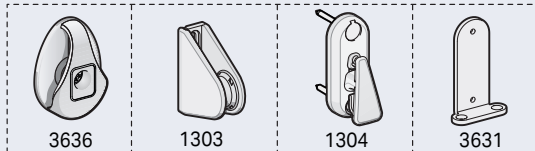

7.3.48

Topbox serie 100

TOPBOX 185

TOPBOX 285 - Steel and Perlon wire side guides

Child Safety Devices

7.3.50

Topbox serie 200

TOPBOX 285 - Aluminium side guides

Child Safety Devices

Topbox serie 200

7.3.51

TOPBOX 285 WPRO - Windproof aluminium side guides

TOPBOX 2115 - Steel cables side guides

Child Safety Devices

TOPBOX 2115 - Aluminium side guides

Child Safety Devices