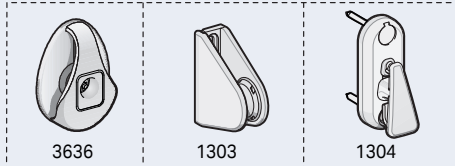

TOPBOX 185

TOPBOX 285 - Steel and Perlon wire side guides

Child Safety Devices

TOPBOX 285 - Aluminium side guides

Child Safety Devices

Topbox serie 200

TOPBOX 285 WPRO - Windproof aluminium side guides

TOPBOX 2115 - Steel cables side guides

Child Safety Devices

TOPBOX 2115 - Aluminium side guides

Child Safety Devices

TOPBOX 2115 WPRO - Windproof aluminium side guides

Child Safety Devices

Topbox serie 300

TOPBOX 385 - Steel wire side guides

TOPBOX 385 - Aluminium side guides