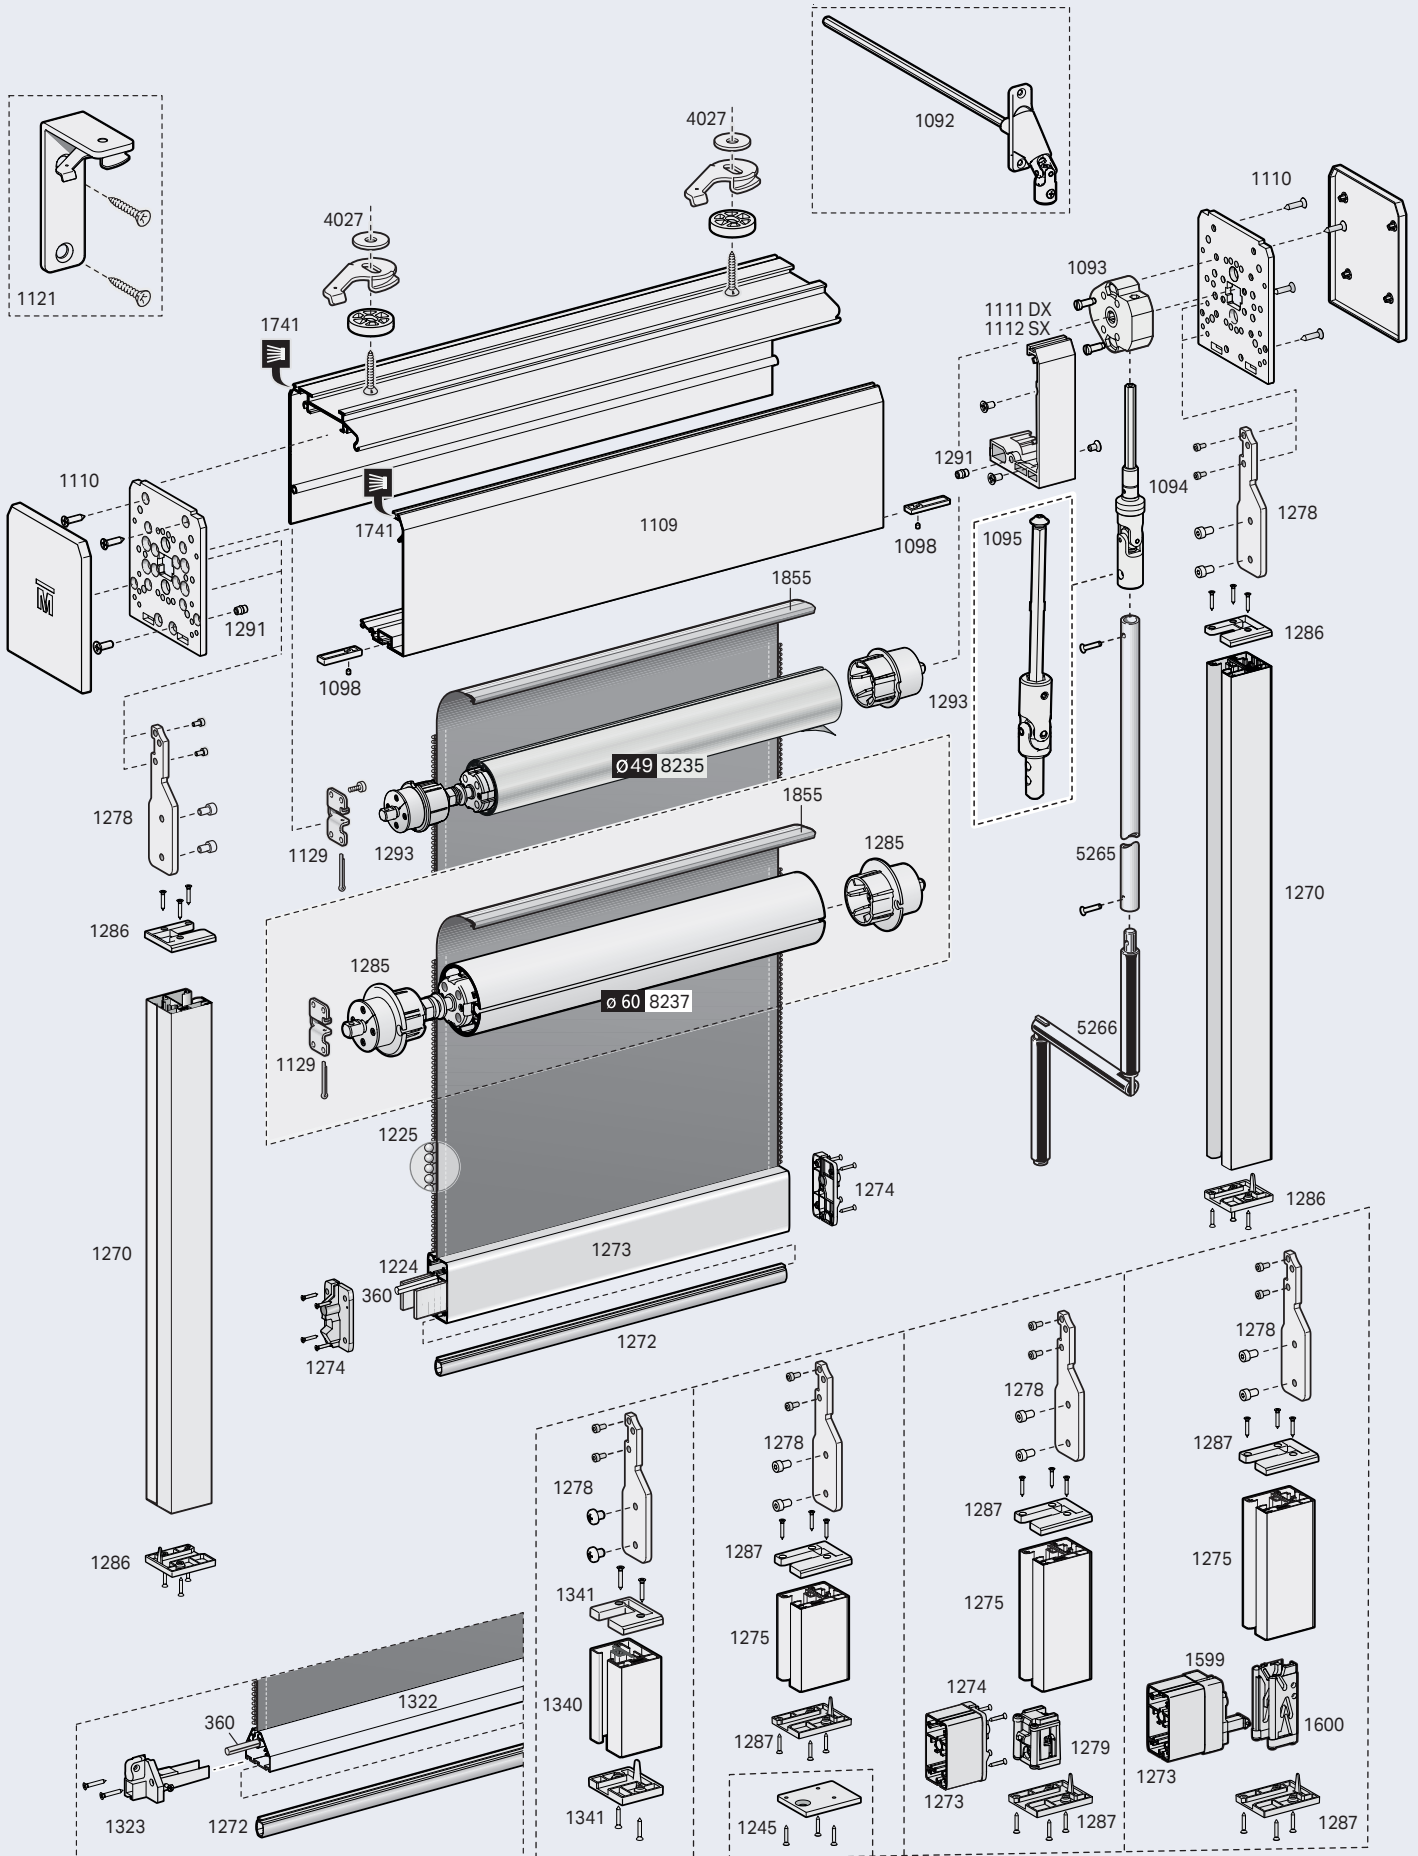

Topbox serie 300

7.3.57

TOPBOX 385 WPRO - Windproof aluminium side guides