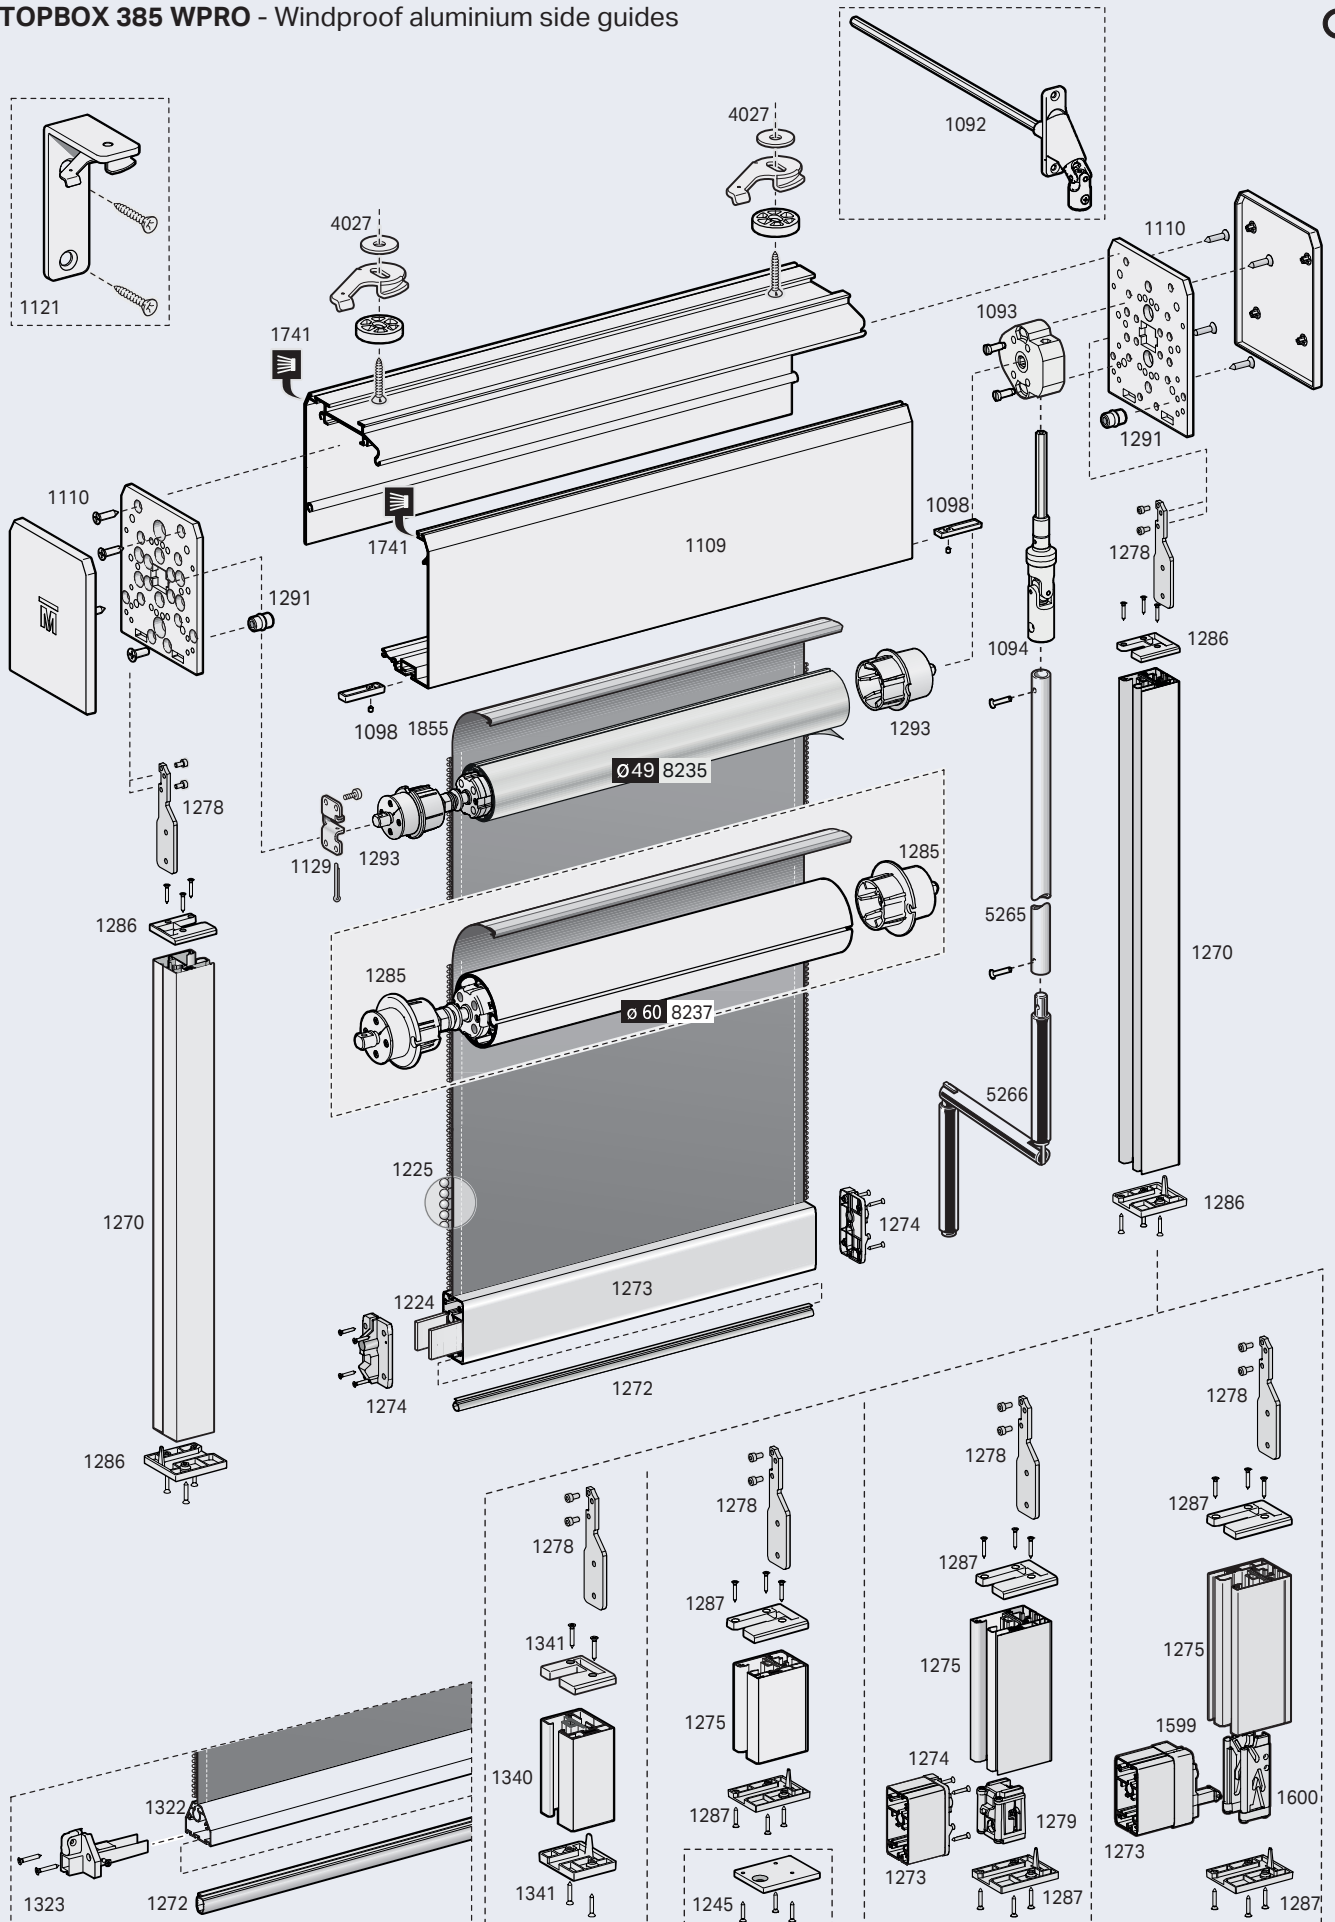

Topbox serie 300

7.3.49

TOPBOX 385 WPRO - Windproof aluminium side guides