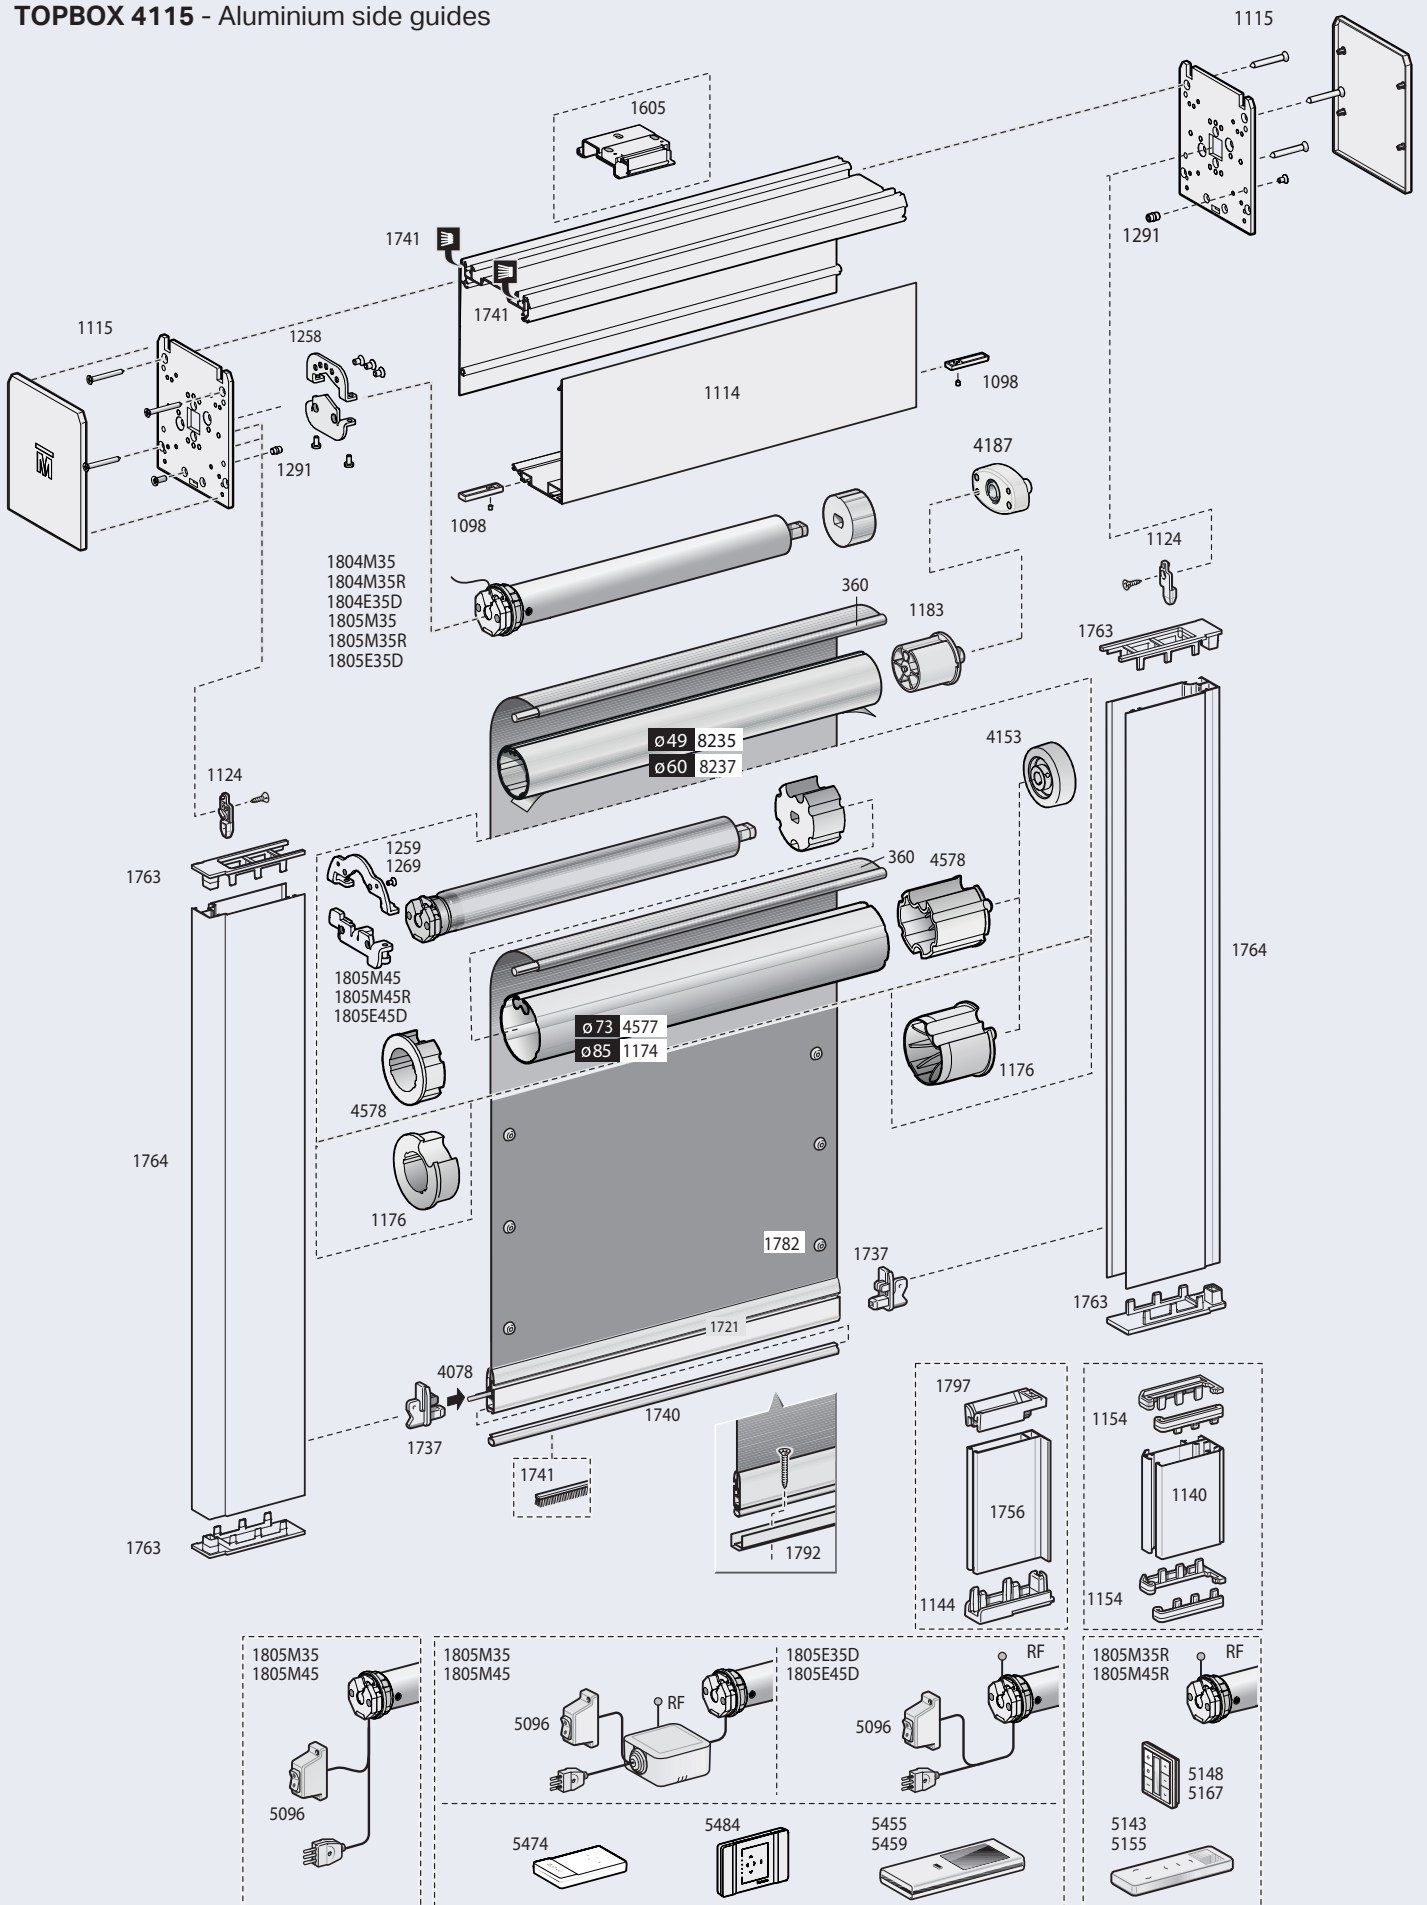

Topbox serie 400

7.3.57

TOPBOX 4115 - Aluminium side guides