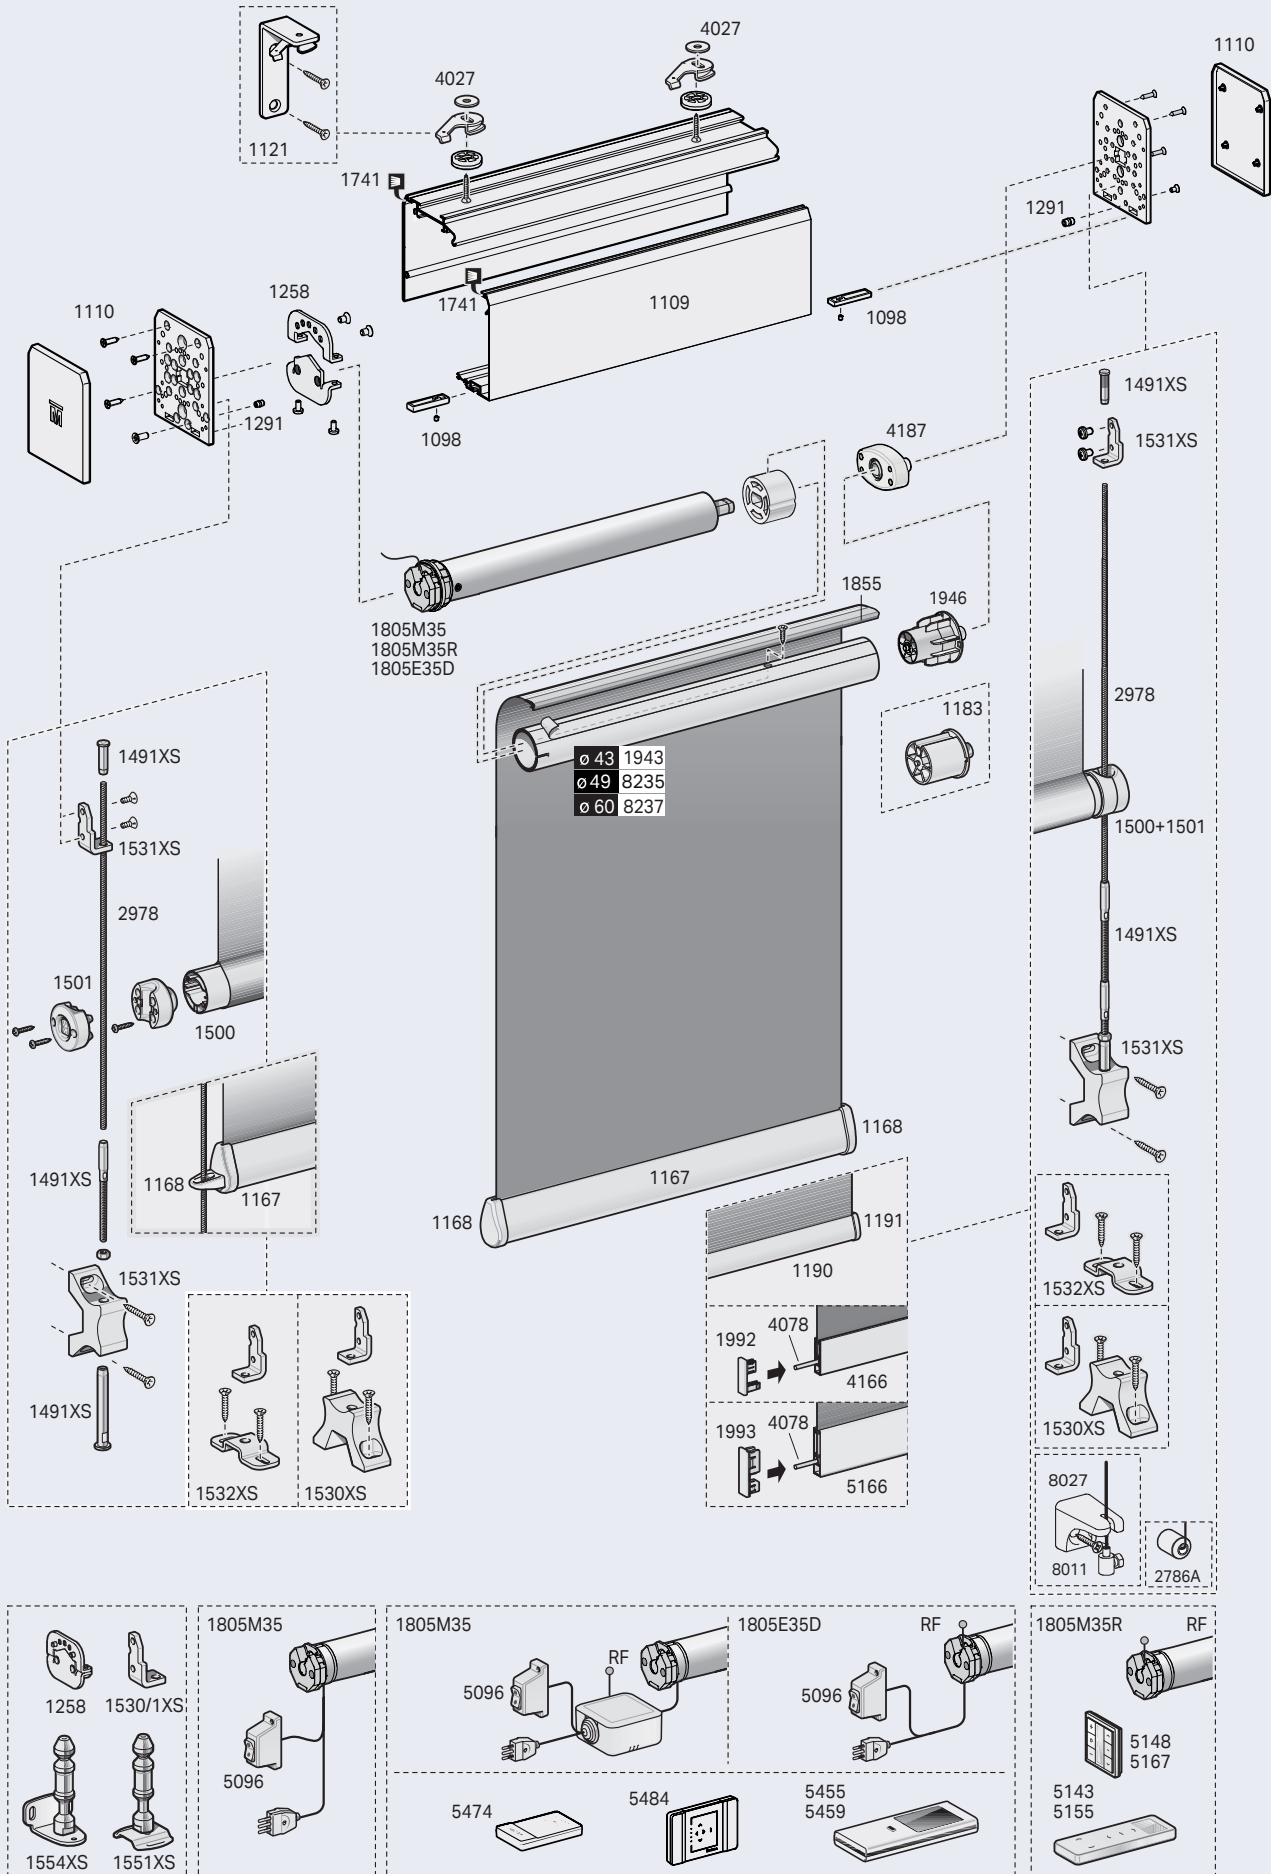

TOPBOX 185

TOPBOX 285 - Steel and Perlon wire side guides

Child Safety Devices

TOPBOX 285 - Aluminium side guides

Child Safety Devices

Topbox serie 200

TOPBOX 285 WPRO - Windproof aluminium side guides

TOPBOX 2115 - Steel cables side guides

Child Safety Devices

TOPBOX 2115 - Aluminium side guides

Child Safety Devices

TOPBOX 2115 WPRO - Windproof aluminium side guides

Child Safety Devices

Topbox serie 300

TOPBOX 385 - Steel wire side guides

TOPBOX 385 - Aluminium side guides

Topbox serie 300

7.3.49

TOPBOX 385 WPRO - Windproof aluminium side guides

TOPBOX 3115 - Steel wire side guides

Topbox serie 300

7.3.51

TOPBOX 3115 - Aluminium side guides

TOPBOX 3115 WPRO - Windproof aluminium side guides

Topbox serie 400

TOPBOX 485 - Steel and Perlon wire side guides

Topbox serie 400

TOPBOX 485 - Aluminium side guides

Topbox serie 400

TOPBOX 485 WPRO - Windproof aluminium side guides

TOPBOX 4115 - Steel wire side guides