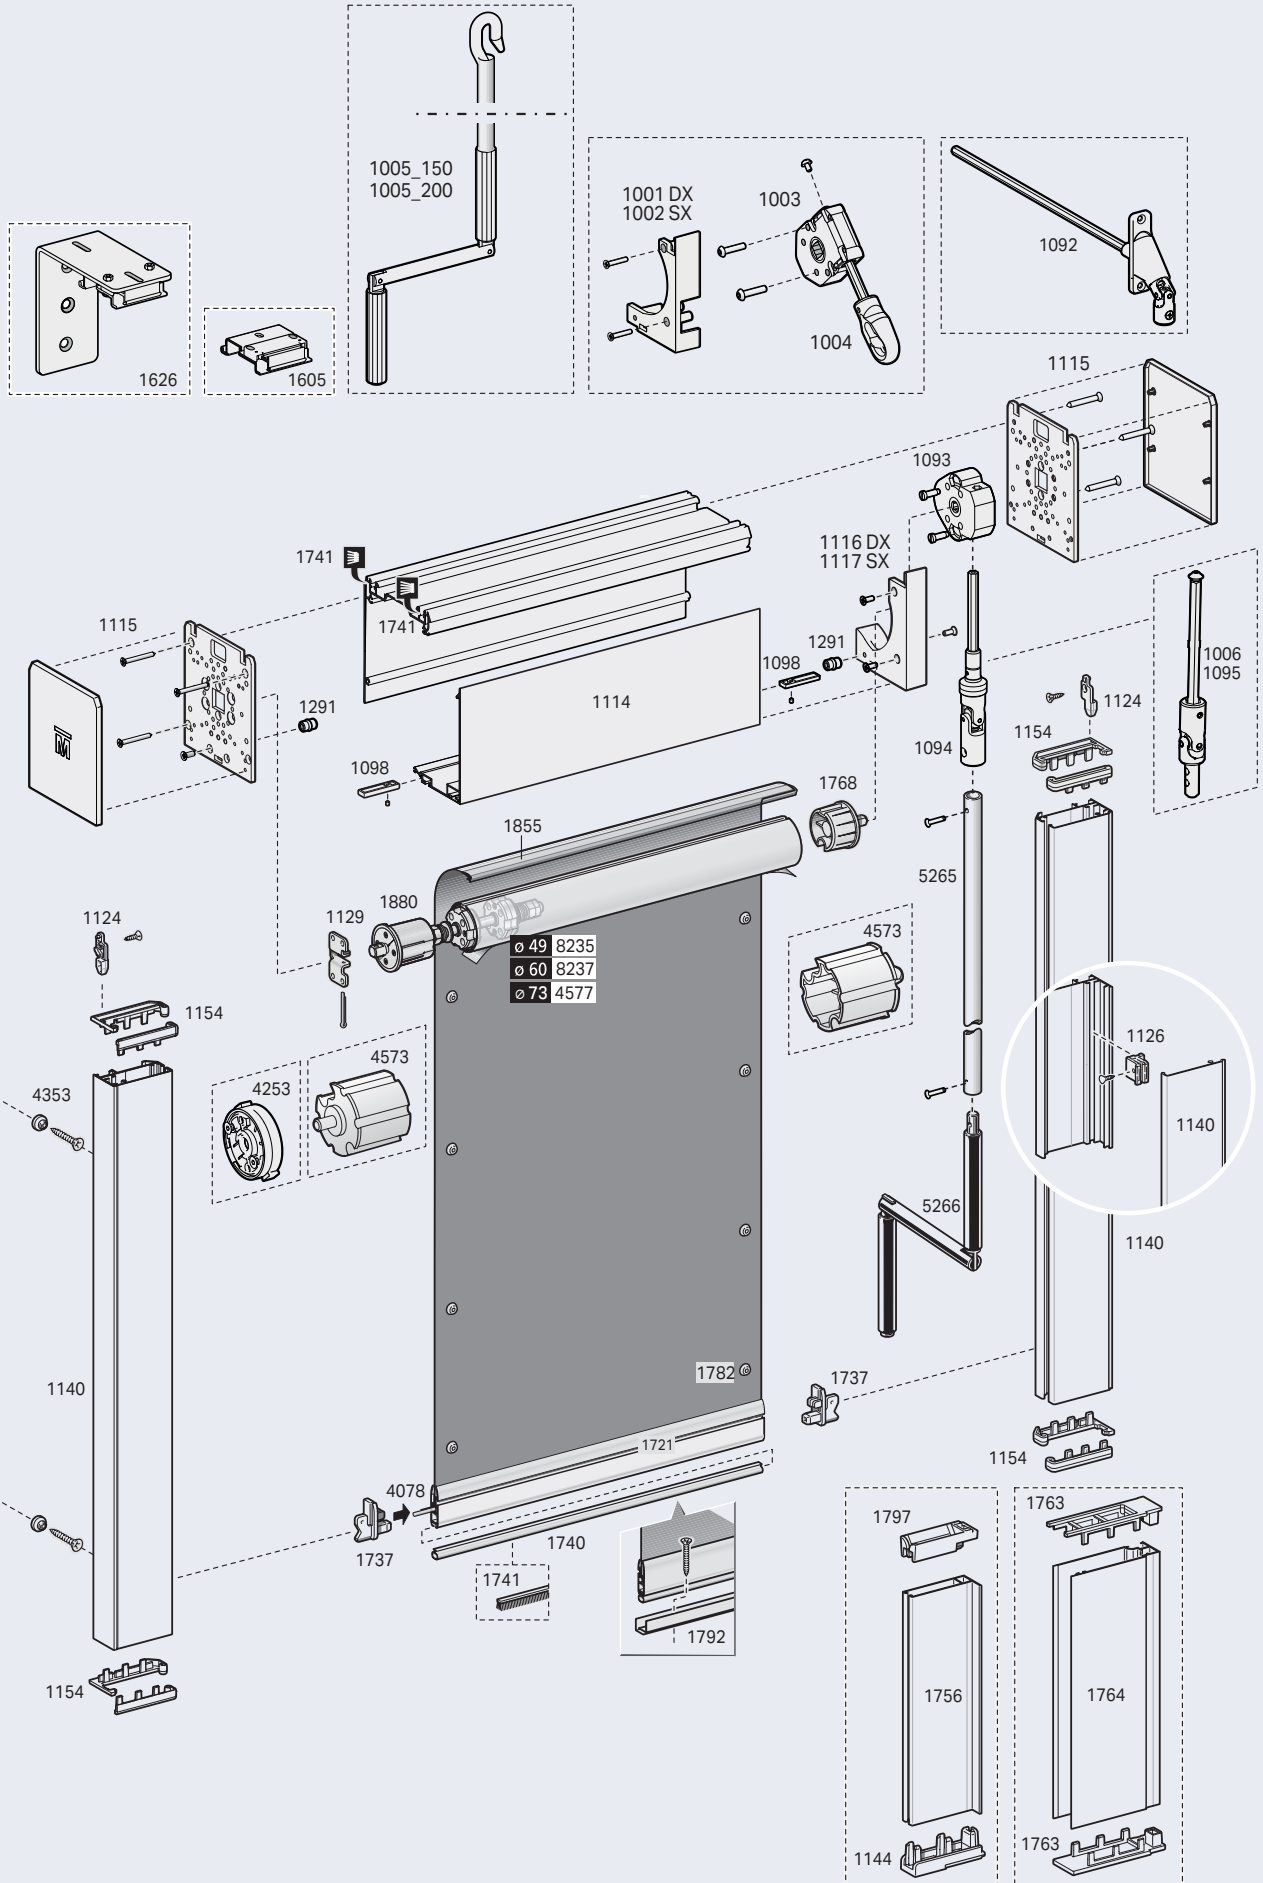

Topbox serie 300

7.3.59

TOPBOX 3115 - Aluminium side guides