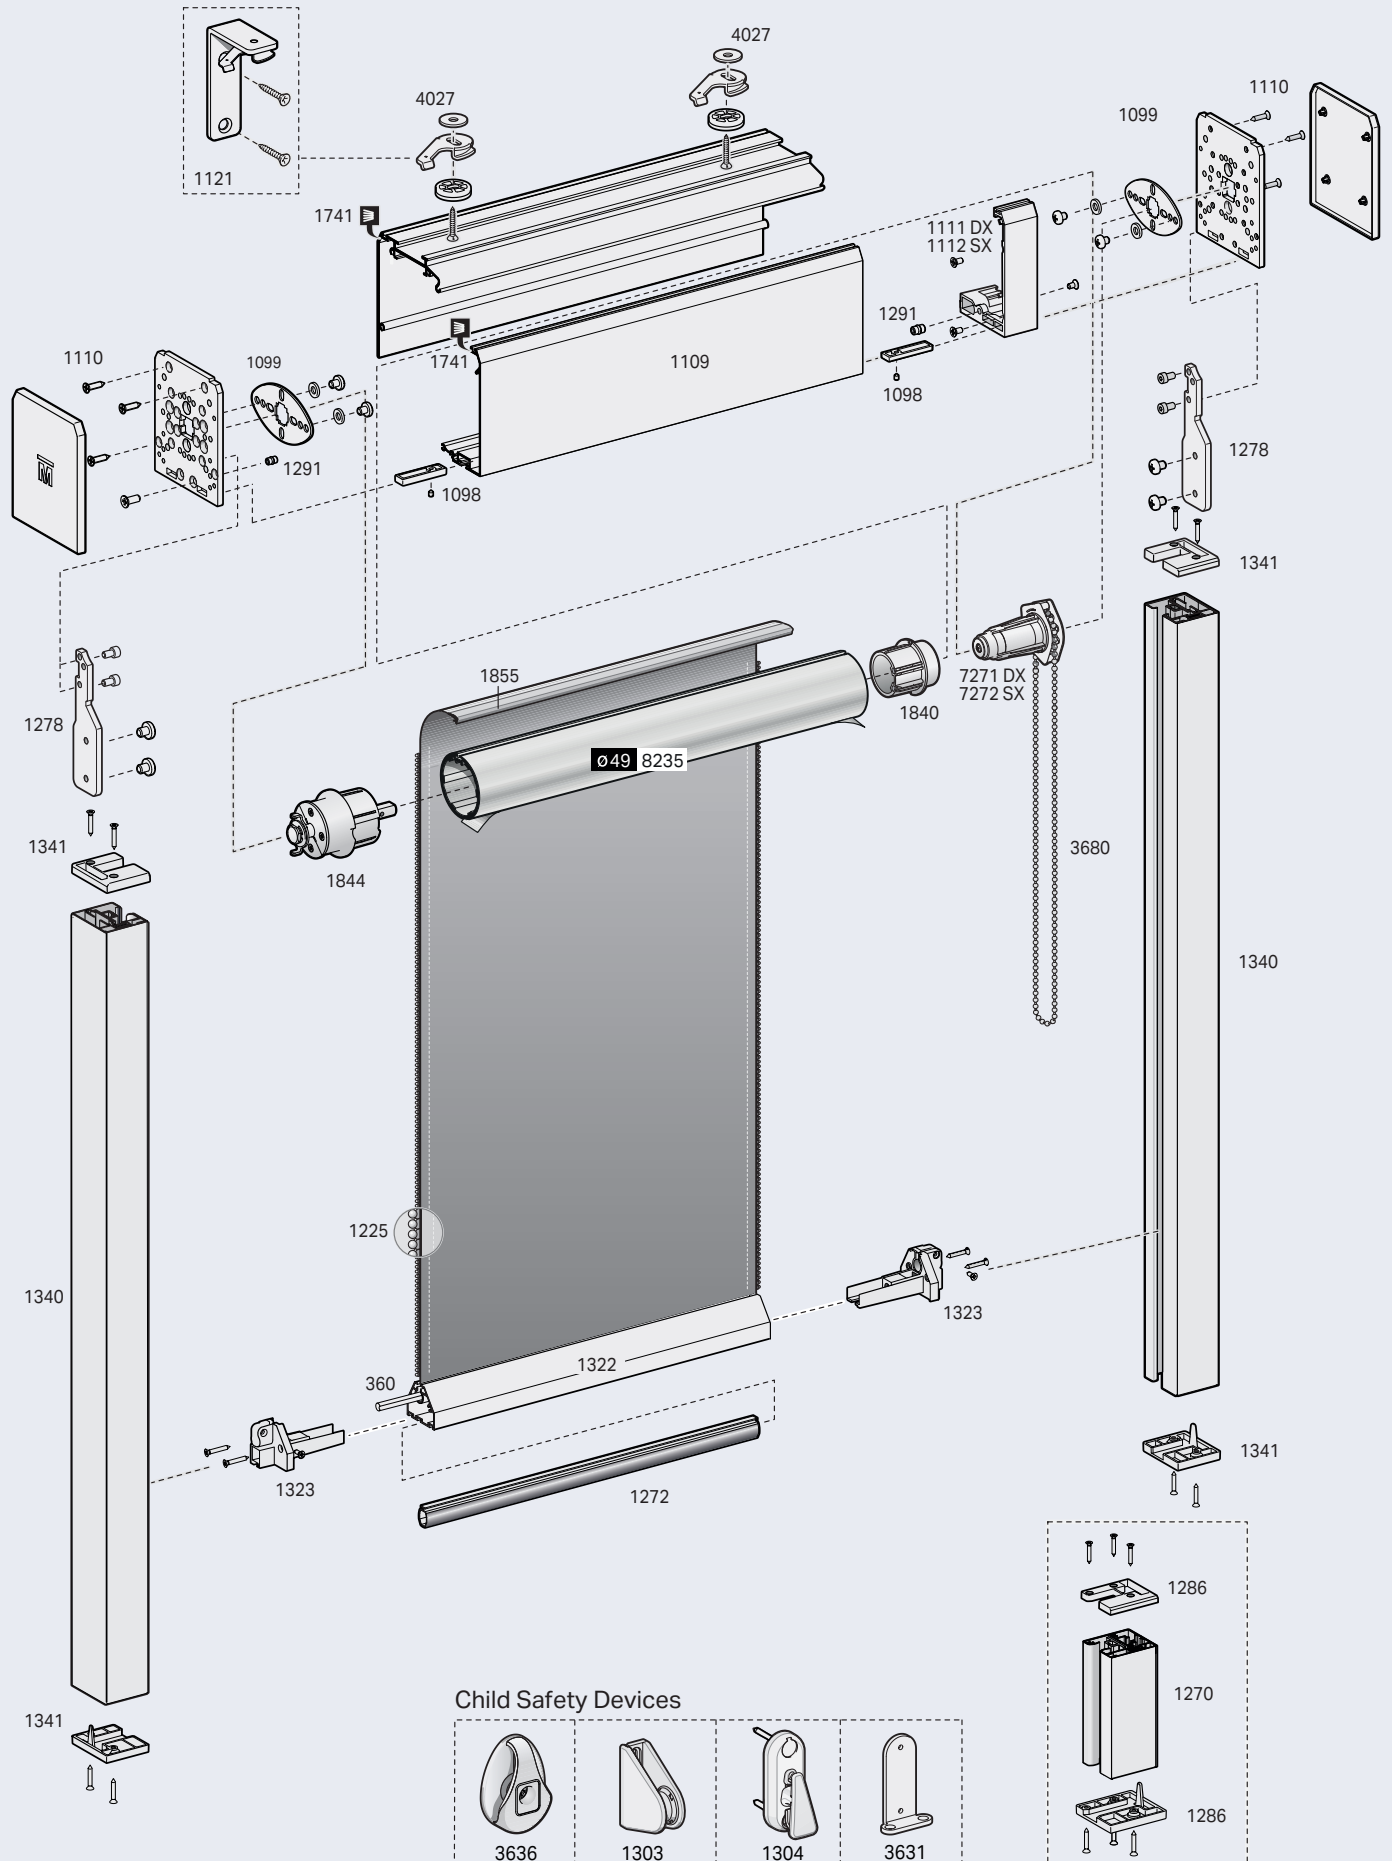

Child Safety Devices

Topbox serie 200

7.3.51

TOPBOX 285 WPRO - Windproof aluminium side guides

TOPBOX 2115 - Steel cables side guides

Child Safety Devices

TOPBOX 2115 - Aluminium side guides

Child Safety Devices