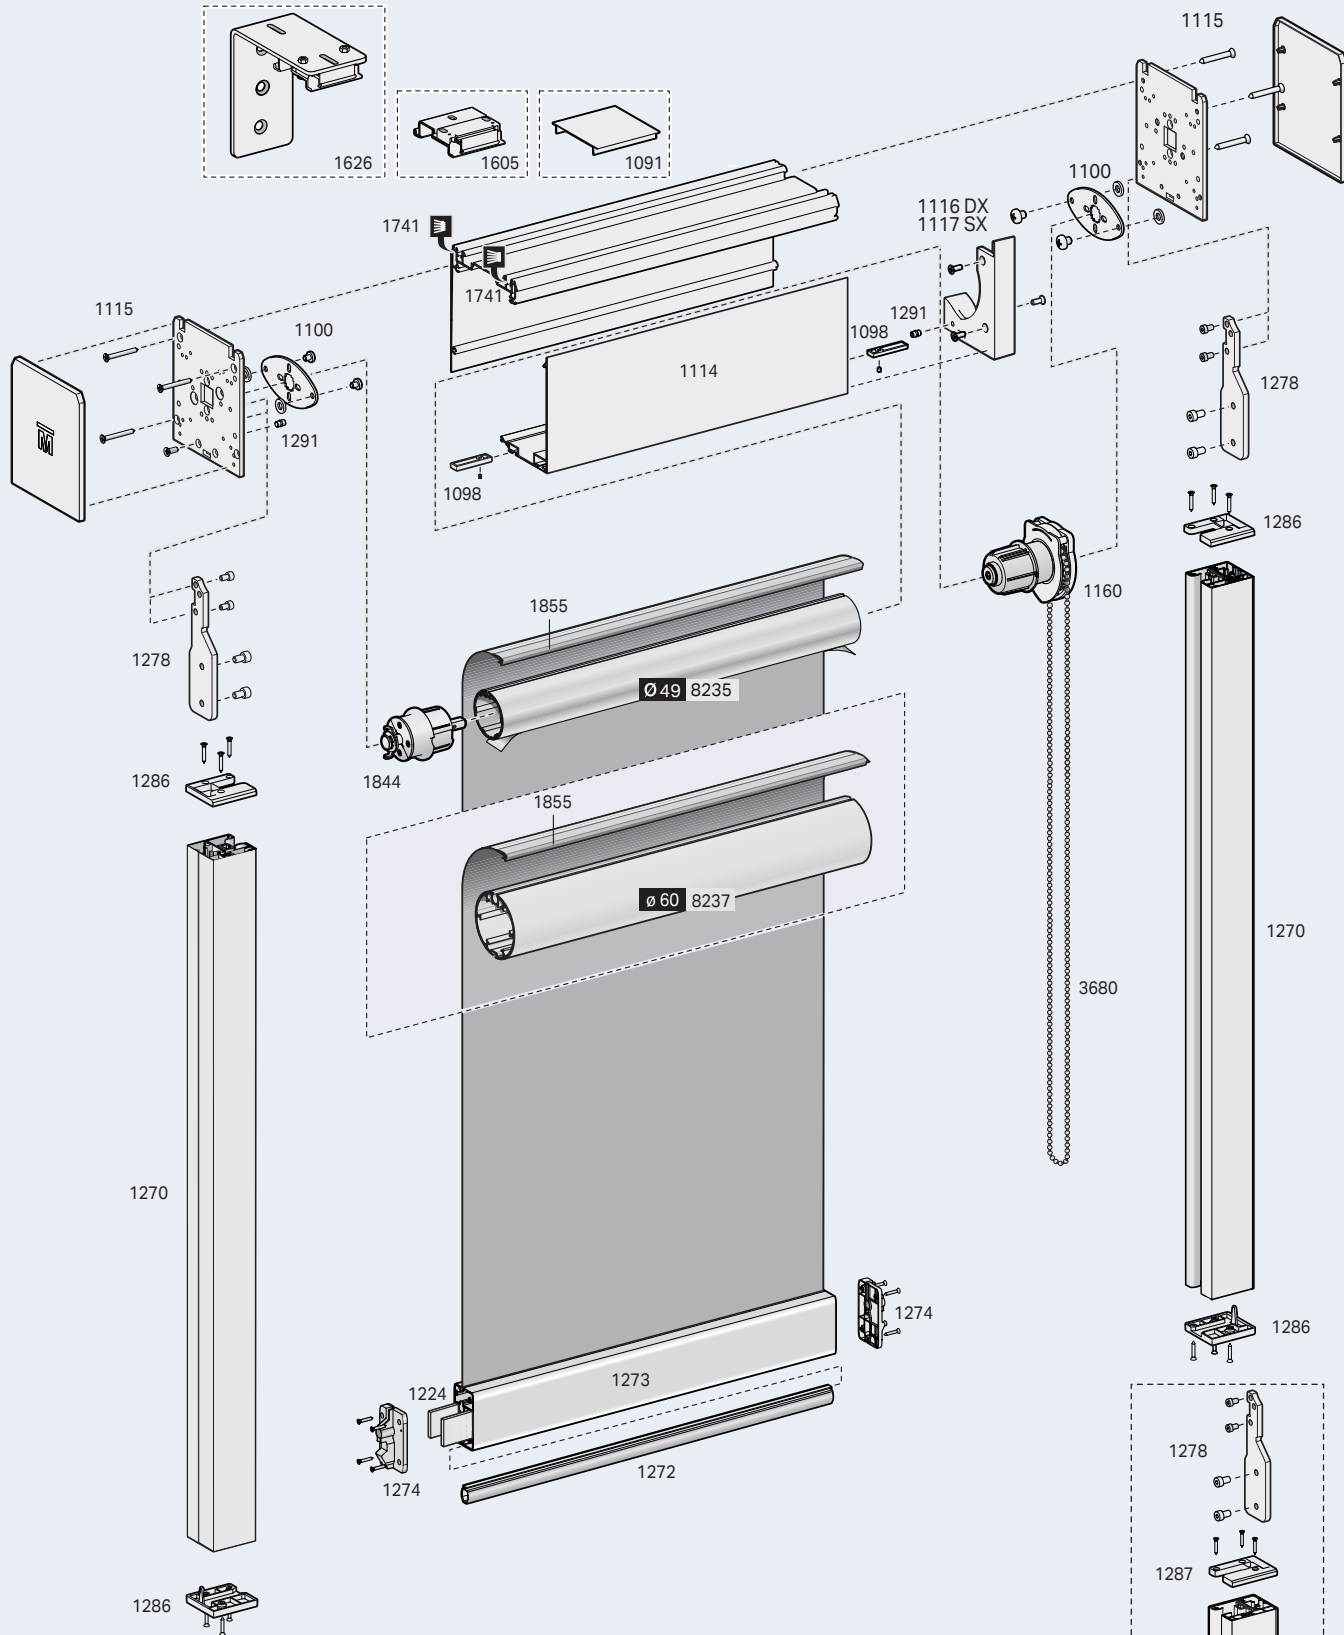

7.3.54

Topbox serie 200

TOPBOX 2115 WPRO - Windproof aluminium side guides