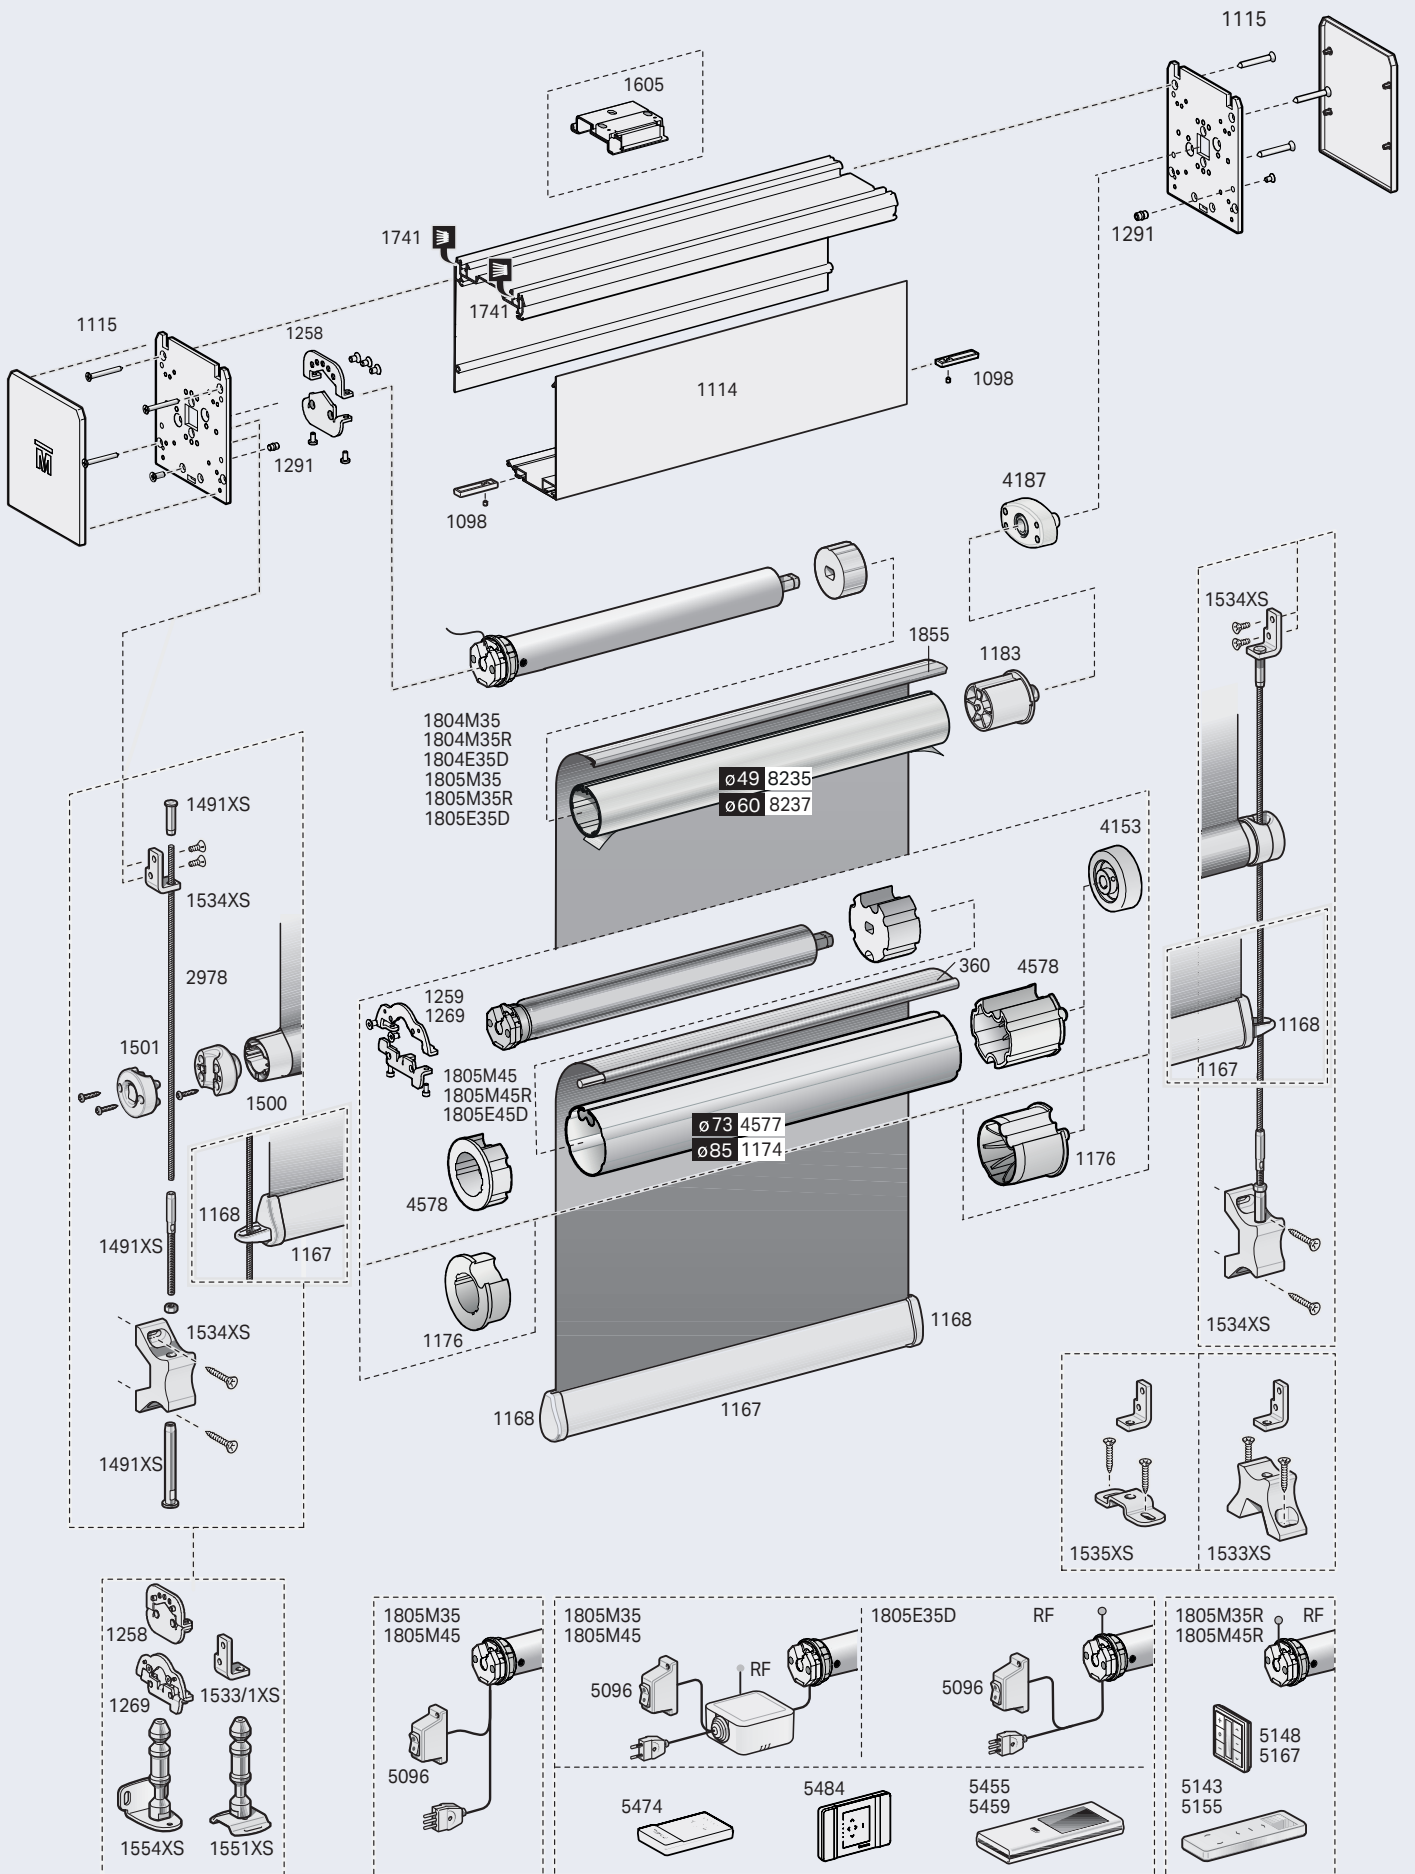

TOPBOX 185

TOPBOX 285 - Steel and Perlon wire side guides

Child Safety Devices

TOPBOX 285 - Aluminium side guides

Child Safety Devices

Topbox serie 200

TOPBOX 285 WPRO - Windproof aluminium side guides

TOPBOX 2115 - Steel cables side guides

Child Safety Devices

TOPBOX 2115 - Aluminium side guides

Child Safety Devices

TOPBOX 2115 WPRO - Windproof aluminium side guides

Child Safety Devices

Topbox serie 300

TOPBOX 385 - Steel wire side guides

TOPBOX 385 - Aluminium side guides

Topbox serie 400

TOPBOX 485 - Steel and Perlon wire side guides

Topbox serie 400

TOPBOX 485 - Aluminium side guides

Topbox serie 400

TOPBOX 485 WPRO - Windproof aluminium side guides

TOPBOX 4115 - Steel wire side guides