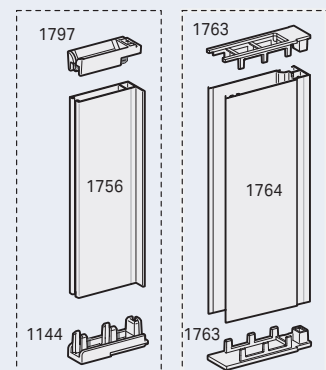

Child Safety Devices

Topbox serie 200

7.3.51

TOPBOX 285 WPRO - Windproof aluminium side guides

TOPBOX 2115 - Steel cables side guides

Child Safety Devices

TOPBOX 2115 - Aluminium side guides

Child Safety Devices