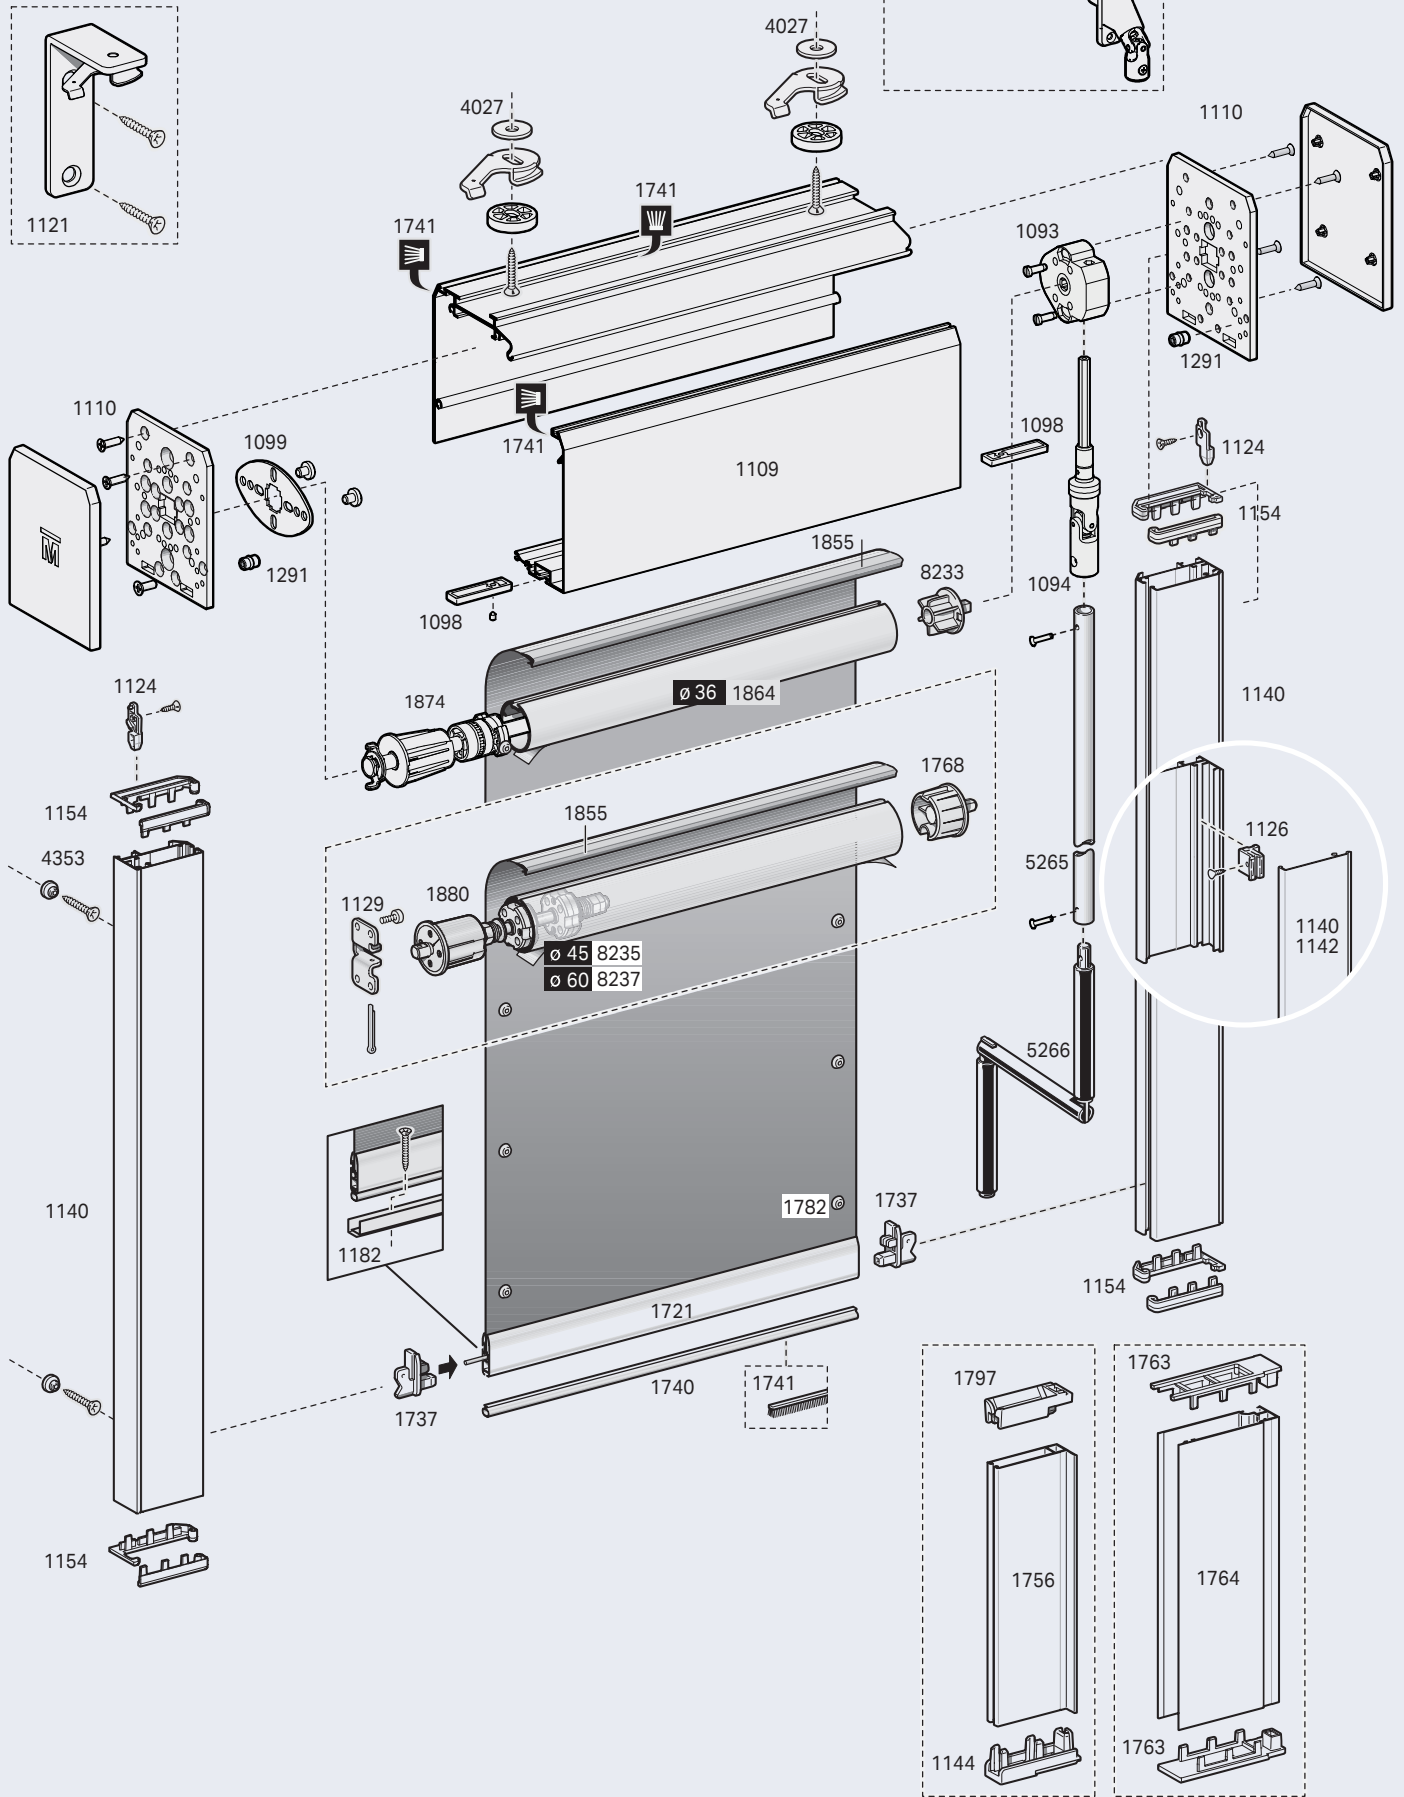

TOPBOX 185

TOPBOX 285 - Steel and Perlon wire side guides

Child Safety Devices

TOPBOX 285 - Aluminium side guides

Child Safety Devices

Topbox serie 200

TOPBOX 285 WPRO - Windproof aluminium side guides

TOPBOX 2115 - Steel cables side guides

Child Safety Devices

TOPBOX 2115 - Aluminium side guides

Child Safety Devices

TOPBOX 2115 WPRO - Windproof aluminium side guides

Child Safety Devices

Topbox serie 300

TOPBOX 385 - Steel wire side guides

TOPBOX 385 - Aluminium side guides