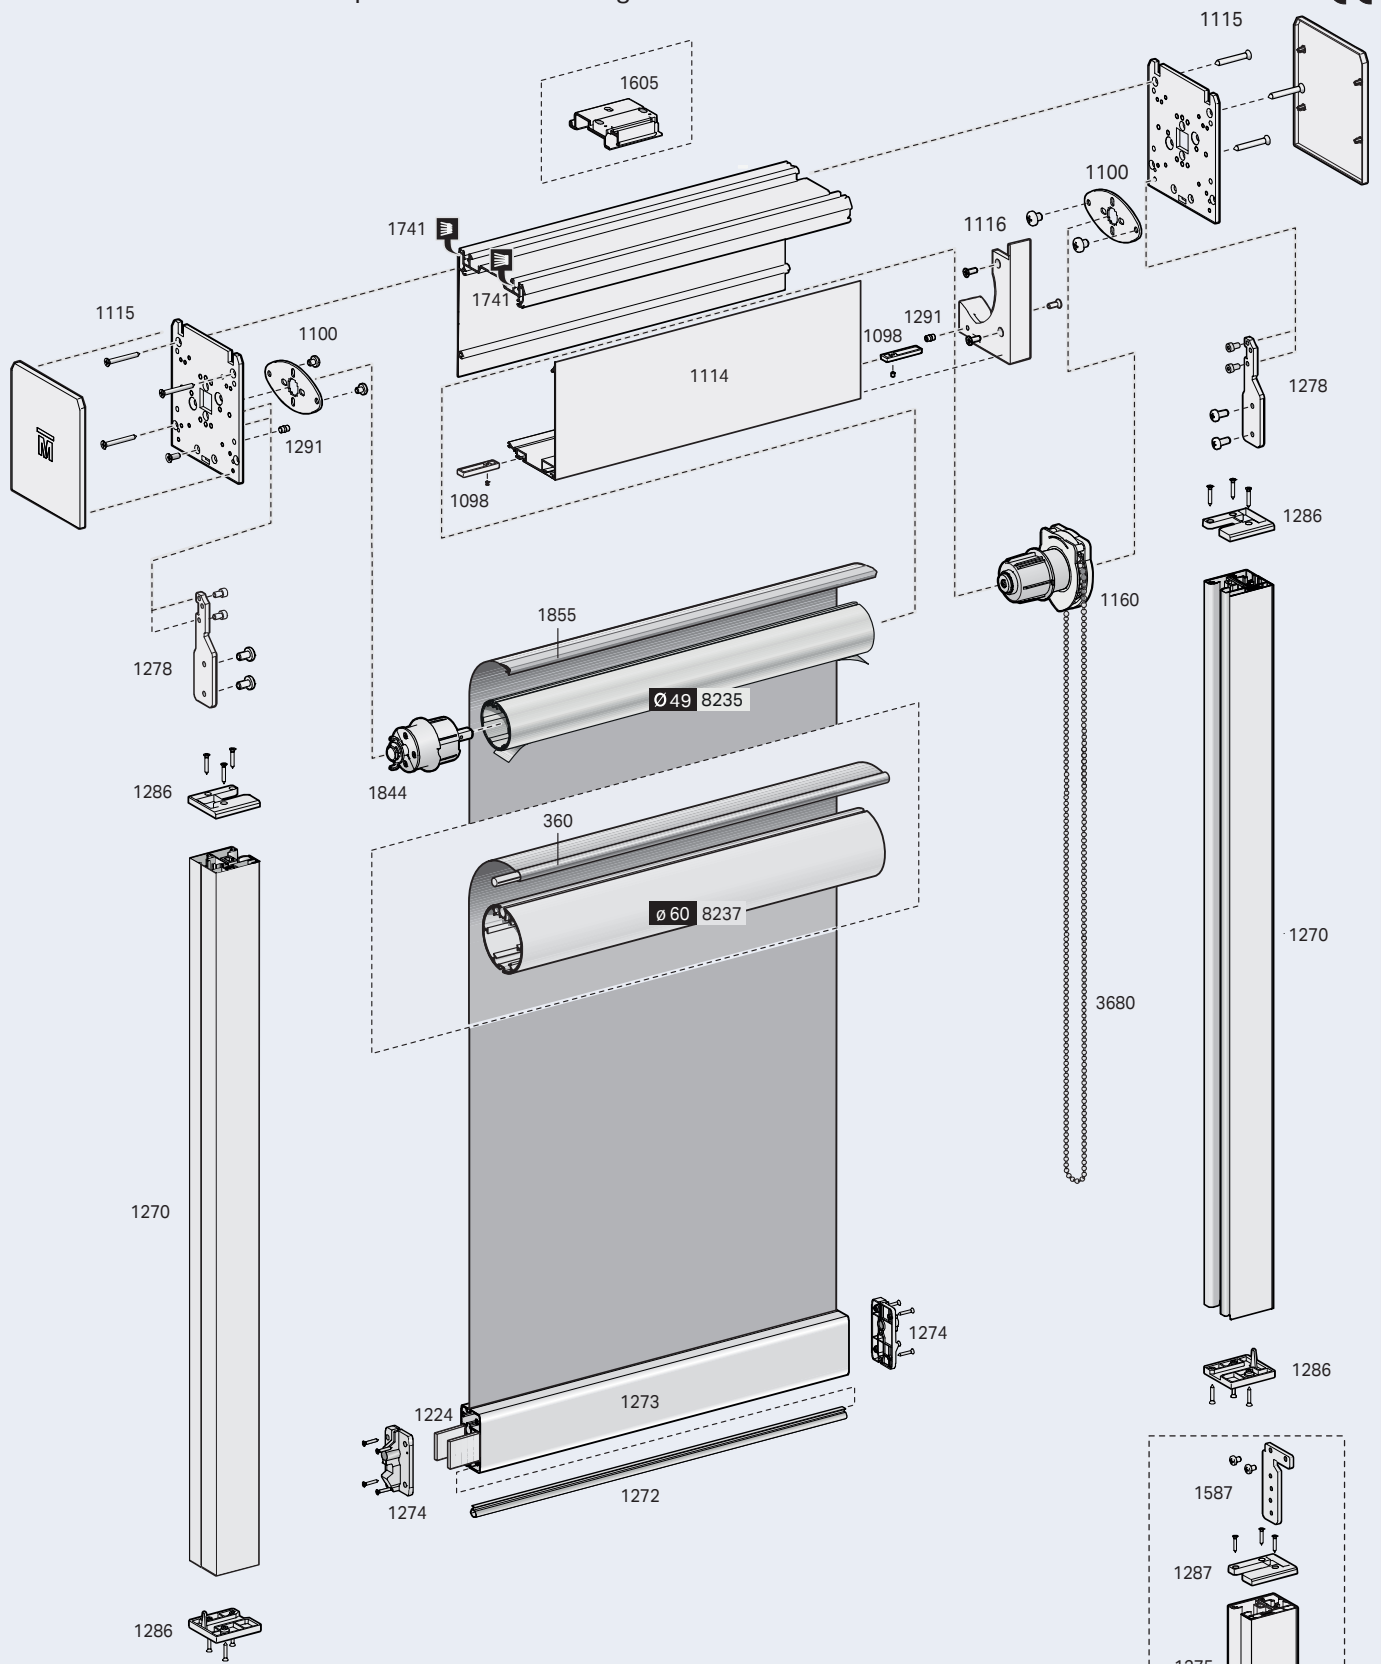

TOPBOX 185

TOPBOX 285 - Steel and Perlon wire side guides

Child Safety Devices

TOPBOX 285 - Aluminium side guides

Child Safety Devices

Topbox serie 200

TOPBOX 285 WPRO - Windproof aluminium side guides

TOPBOX 2115 - Steel cables side guides

Child Safety Devices

TOPBOX 2115 - Aluminium side guides

Child Safety Devices

TOPBOX 2115 WPRO - Windproof aluminium side guides

Child Safety Devices

Topbox serie 300

TOPBOX 385 - Steel wire side guides

TOPBOX 385 - Aluminium side guides