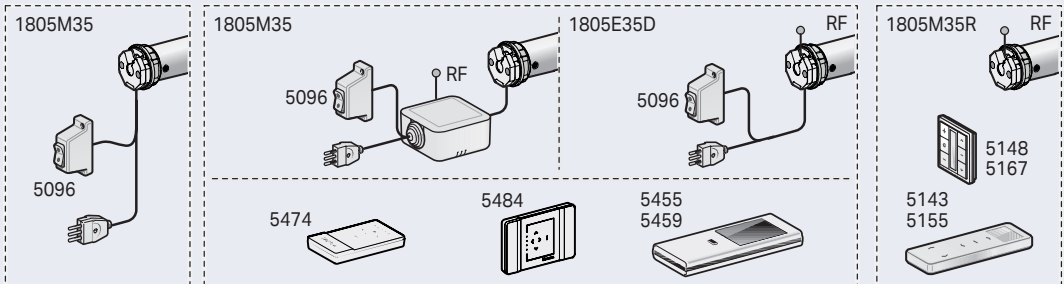

Child Safety Devices

TOPBOX 2115 - Aluminium side guides

Child Safety Devices

TOPBOX 2115 WPRO - Windproof aluminium side guides

Child Safety Devices

Topbox serie 300

TOPBOX 385 - Steel wire side guides

TOPBOX 385 - Aluminium side guides

Topbox serie 300

7.3.49

TOPBOX 385 WPRO - Windproof aluminium side guides

TOPBOX 3115 - Steel wire side guides

Topbox serie 300

7.3.51

TOPBOX 3115 - Aluminium side guides

TOPBOX 3115 WPRO - Windproof aluminium side guides

Topbox serie 400

TOPBOX 485 - Steel and Perlon wire side guides

Topbox serie 400

TOPBOX 485 - Aluminium side guides

Topbox serie 400

TOPBOX 485 WPRO - Windproof aluminium side guides

TOPBOX 4115 - Steel wire side guides