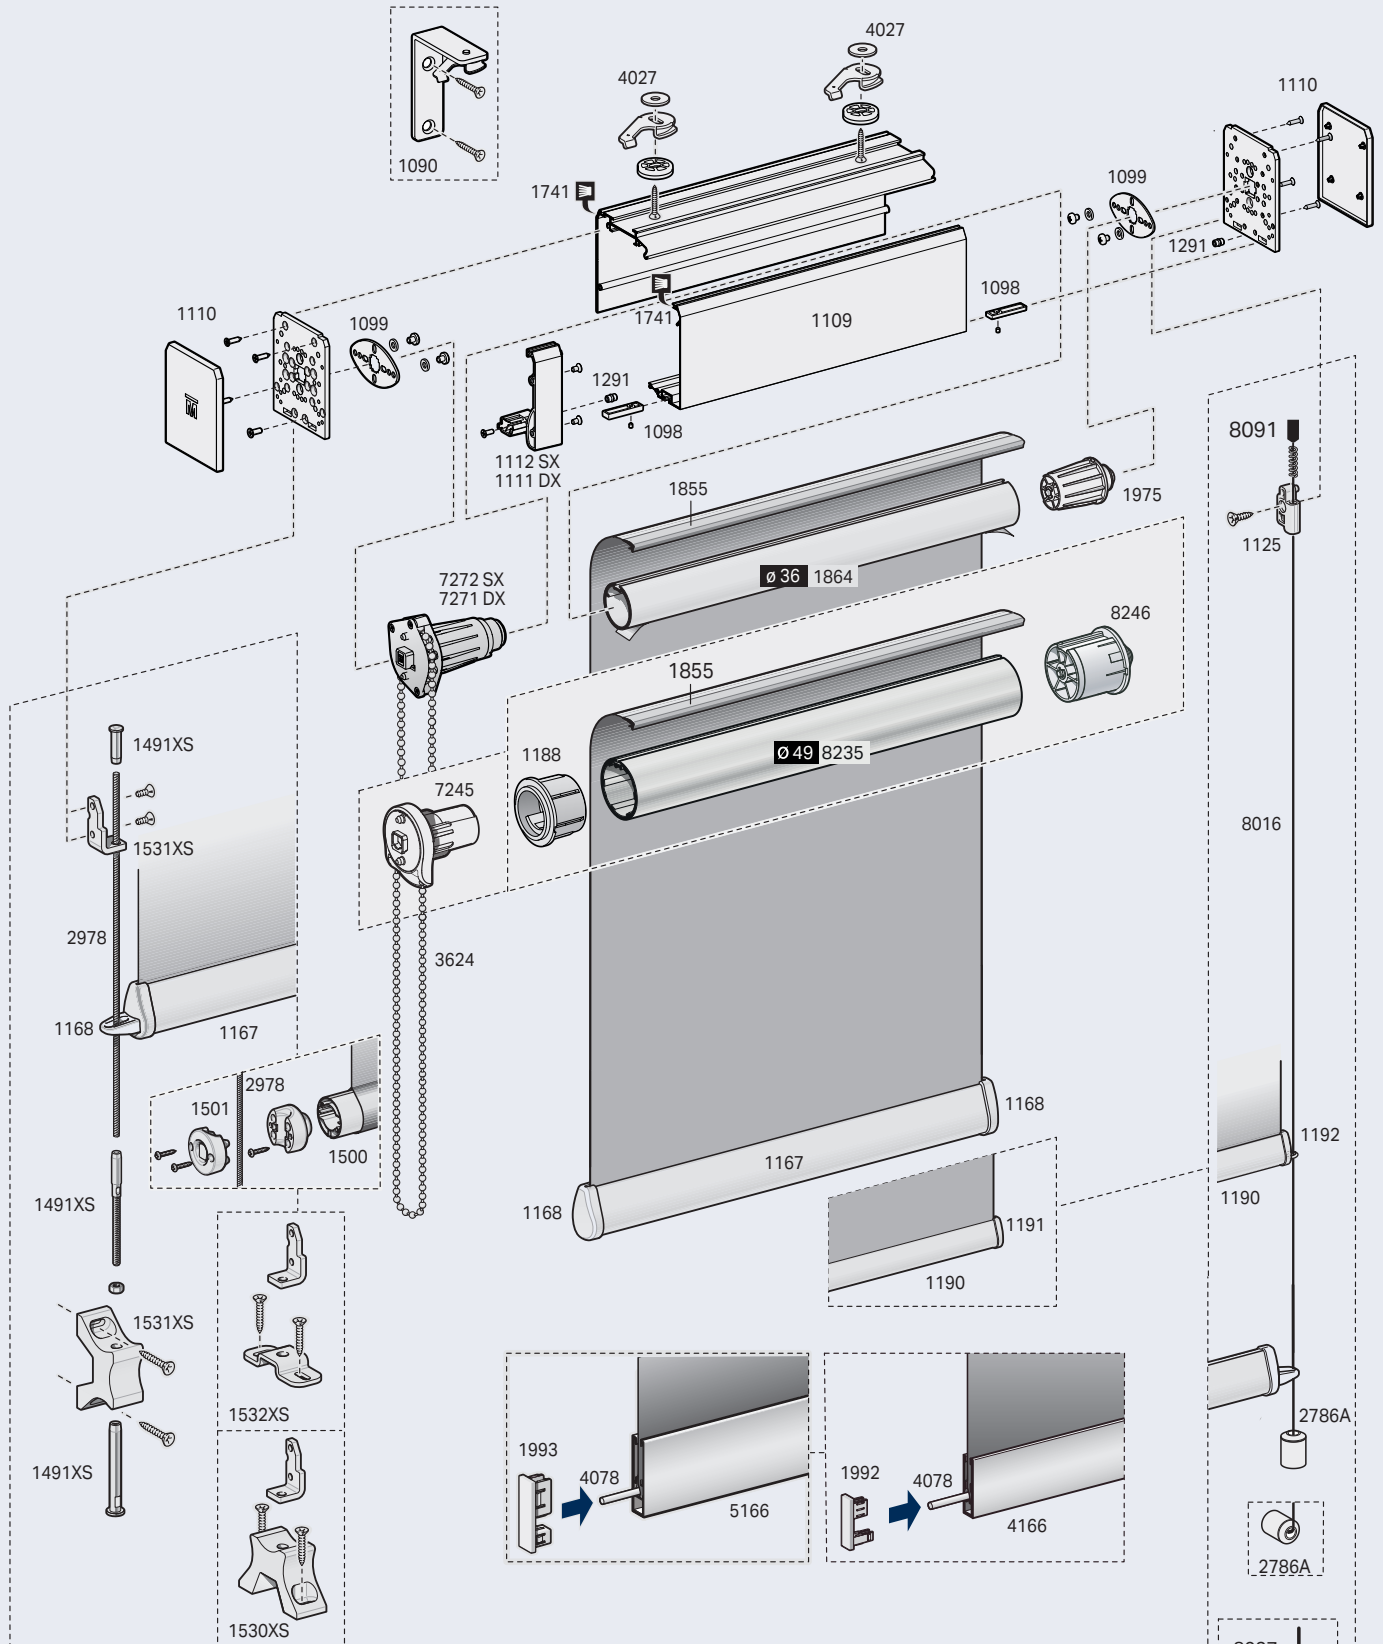

7.3.48

Topbox serie 100

TOPBOX 185

TOPBOX 285 - Steel and Perlon wire side guides

Child Safety Devices

7.3.50

Topbox serie 200

TOPBOX 285 - Aluminium side guides

Child Safety Devices

Topbox serie 200

7.3.51

TOPBOX 285 WPRO - Windproof aluminium side guides

TOPBOX 2115 - Steel cables side guides

Child Safety Devices

TOPBOX 2115 - Aluminium side guides

Child Safety Devices