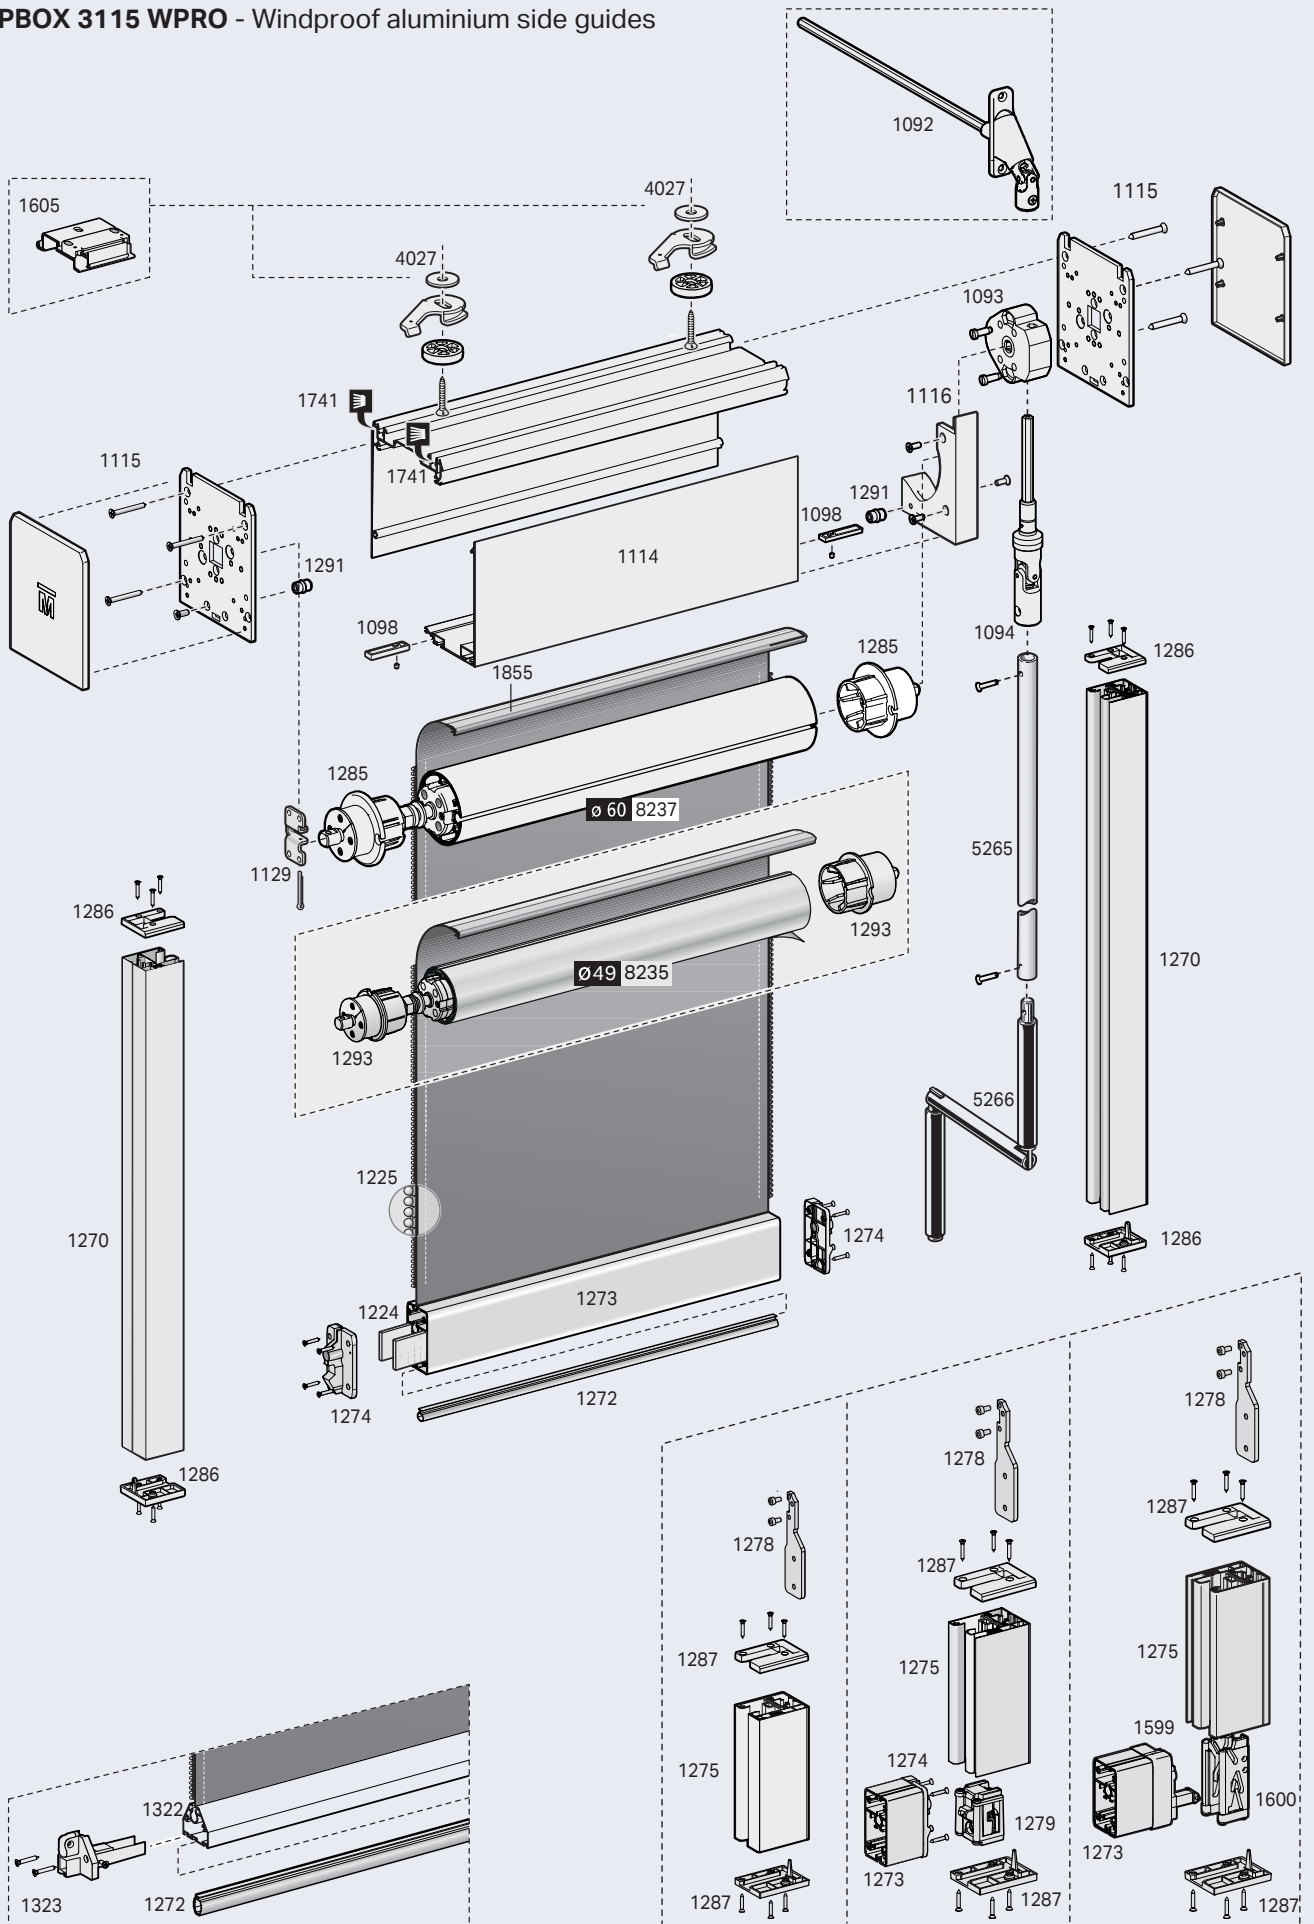

TOPBOX 185

TOPBOX 285 - Steel and Perlon wire side guides

Child Safety Devices

TOPBOX 285 - Aluminium side guides

Child Safety Devices

Topbox serie 200

TOPBOX 285 WPRO - Windproof aluminium side guides

TOPBOX 2115 - Steel cables side guides

Child Safety Devices

TOPBOX 2115 - Aluminium side guides

Child Safety Devices

TOPBOX 2115 WPRO - Windproof aluminium side guides

Child Safety Devices

Topbox serie 300

TOPBOX 385 - Steel wire side guides

TOPBOX 385 - Aluminium side guides

Topbox serie 300

7.3.49

TOPBOX 385 WPRO - Windproof aluminium side guides

TOPBOX 3115 - Steel wire side guides

Topbox serie 300

7.3.51

TOPBOX 3115 - Aluminium side guides

TOPBOX 3115 WPRO - Windproof aluminium side guides

Topbox serie 400

TOPBOX 485 - Steel and Perlon wire side guides

Topbox serie 400

TOPBOX 485 - Aluminium side guides

Topbox serie 400

TOPBOX 485 WPRO - Windproof aluminium side guides

TOPBOX 4115 - Steel wire side guides