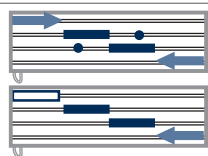

LEGENDA / LEGEND

PANNELLO FISSO / STATIONARY PANEL

PANNELLO DI COMANDO / CORD-OPERATED PANEL

PANNELLO TRAINATO / DRAWN PANEL

ART. 4211: ARRESTO TENDA / STOP SCREW

SOLO PER PANNELLI GUIDATI CON CORDE O CON ASTA DI MANOVRA

ONLY FOR PANELS MOVED BY CORDS OR BY ROD

Oriente 544

4 CANALI - 4 CHANNELS

CHIUSO / CLOSED

APERTO / OPEN

2 teli / panels

-

-

3 teli / panels

-

-

4 teli / panels