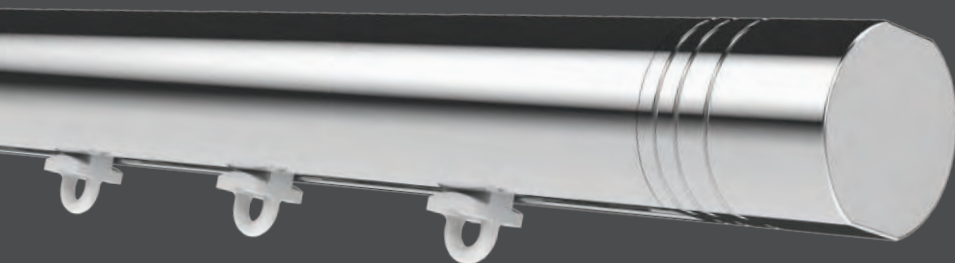

LISTINO PREZZI
PRICELISTS

ROUND Ø 28 4681C - REF. 8623

CARRUCOLA PER ROUND 468
PULLEY FOR ROUND 468

ROUND Ø 28 4682ST - REF. 8612

RIGO

ROUND Ø 28 4683ST - REF. 8613

MINIMA

SUPPORTI DISPONIBILI / AVAILABLE SUPPORTS